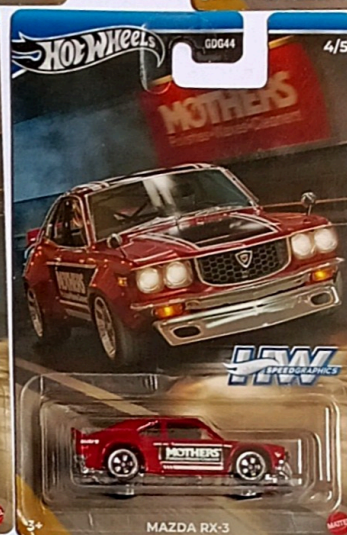

10 piece box Price 6,500

{ 12 }