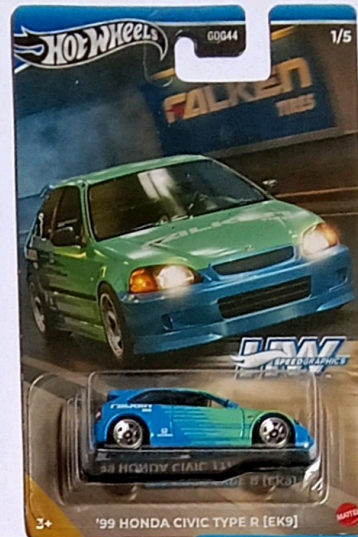

{ 9 }

MRP = $549 \times 5 = 2,734$. -3% discount. price. 2,662
price of 5 piece sat price=2,662

{ 10 }

imported Hot wheels car
From PARMESHWARA TOYS
& GIFT CENTER

#37, Old No. 1302, Shop No. 1
, Basement, 25th Main Road,
9th Block, Jayanagar,
Bengaluru - 560 068

Call 8123849311

[https://whatsapp.com/channel /
0029Vb83Xp0GpLHRbEnjeJ11](https://whatsapp.com/channel/0029Vb83Xp0GpLHRbEnjeJ11)
8123849311

5pes sat price 3,499

{ 11 }

10 piece box Price 6,500

{ 12 }

5 piece sat. Price. = 2,745

{ 13 }

5 piece sat. Price. = 3499

12 piece box price. = 6,080

{ 14 }

imported premium model

5 piece set price = 4,200

{ . 1 }

5 piece set price = 4,800