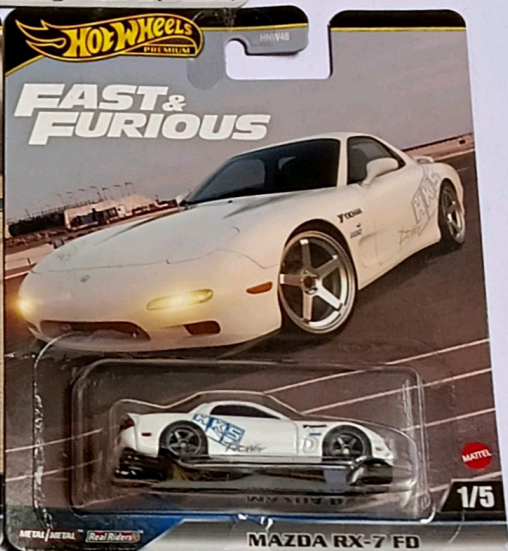

5 piece set price = 5,800

{ . 6 }