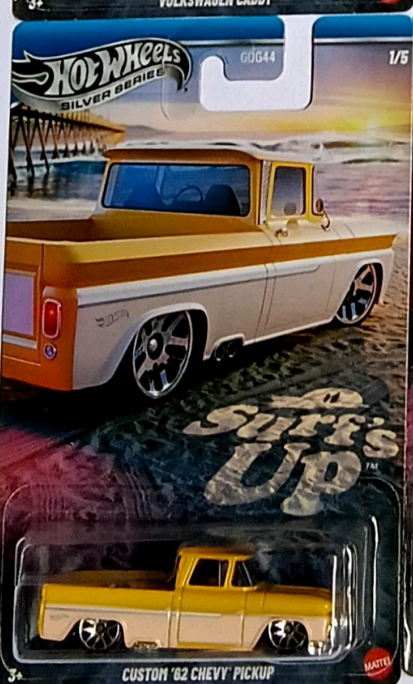

{ 9 }

MRP = $549 \times 5 = 2,734$. -3% discount. price. 2,662
price of 5 piece sat price=2,662

{ 10 }

imported Hot wheels car
From PARMESHWARA TOYS
& GIFT CENTER

#37, Old No. 1302, Shop No. 1
, Basement, 25th Main Road,
9th Block, Jayanagar,
Bengaluru - 560 068

{ 13 }

5 piece sat. Price. = 3499

12 piece box price. = 6,080

{ 14 }

imported premium model

5 piece set price = 4,200

{ . 1 }

5 piece set price = 4,800