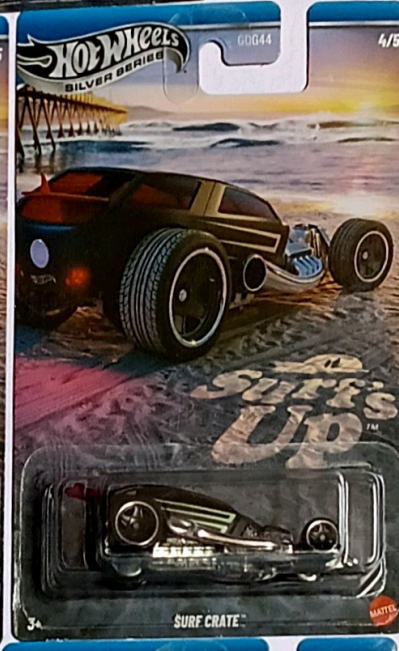

{ 9 }

MRP = $549 \times 5 = 2,734$. -3% discount. price. 2,662
price of 5 piece sat price=2,662

{ 10 }

imported Hot wheels car
From PARMESHWARA TOYS
& GIFT CENTER

#37, Old No. 1302, Shop No. 1
, Basement, 25th Main Road,
9th Block, Jayanagar,
Bengaluru - 560 068

Call 8123849311

[https://whatsapp.com/channel /
0029Vb83Xp0GpLHRbEnjeJ11](https://whatsapp.com/channel/0029Vb83Xp0GpLHRbEnjeJ11)
8123849311

5pes sat price 3,499

{ 11 }

10 piece box Price 6,500

{ 12 }

5 piece sat. Price. = 2,745

{ 13 }

5 piece sat. Price. = 3499

12 piece box price. = 6,080

{ 14 }

imported premium model

5 piece set price = 4,200

{ . 1 }

5 piece set price = 4,800