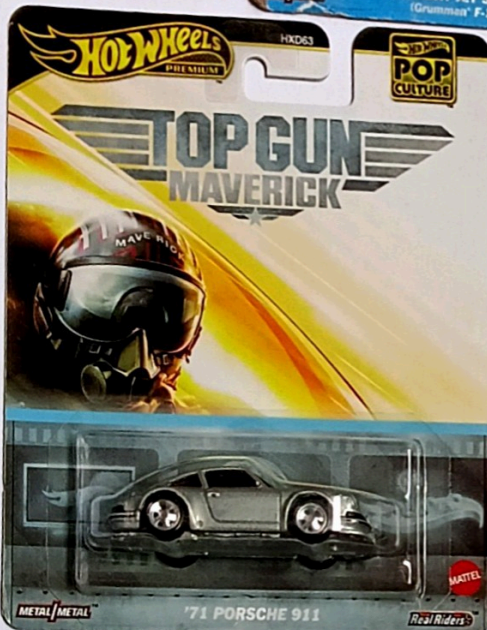

MRP = $549 \times 5 = 2,745$ -10 % discount. price. 2,470
price of 5 sat. price= 2,470

{ 6 }