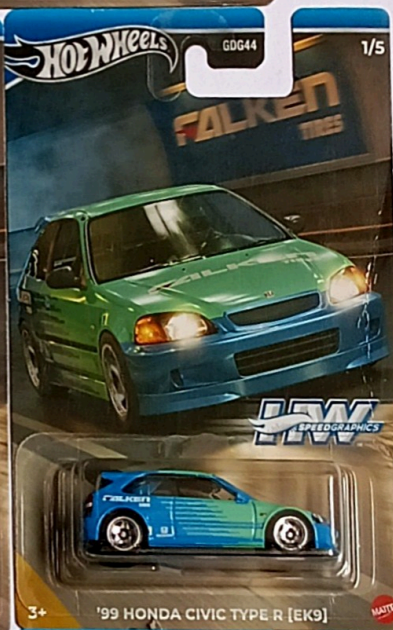

{ 9 }

MRP = $549 \times 5 = 2,734$. -3% discount. price. 2,662
price of 5 piece sat price=2,662

{ 10 }

imported Hot wheels car
From PARMESHWARA TOYS
& GIFT CENTER

#37, Old No. 1302, Shop No. 1
, Basement, 25th Main Road,
9th Block, Jayanagar,
Bengaluru - 560 068

Call 8123849311

[https://whatsapp.com/channel /
0029Vb83Xp0GpLHRbEnjeJ11](https://whatsapp.com/channel/0029Vb83Xp0GpLHRbEnjeJ11)
8123849311

5pes sat price 3,499

{ 11 }

10 piece box Price 6,500

{ 12 }

5 piece sat. Price. = 2,745

{ 13 }

5 piece sat. Price. = 3499

12 piece box price. = 6,080

{ 14 }

imported premium model

5 piece set price = 4,200

{ . 1 }

5 piece set price = 4,800