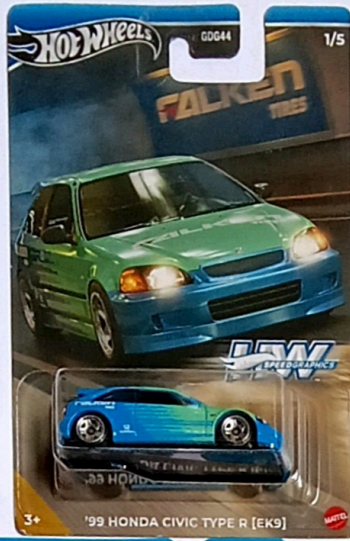

{ 9 }

MRP = $549 \times 5 = 2,734$. -3% discount. price. 2,662
price of 5 piece sat price=2,662

{ 10 }

imported Hot wheels car
From PARMESHWARA TOYS
& GIFT CENTER

#37, Old No. 1302, Shop No. 1
, Basement, 25th Main Road,
9th Block, Jayanagar,
Bengaluru - 560 068

Call 8123849311

[https://whatsapp.com/channel /
0029Vb83Xp0GpLHRbEnjeJ11](https://whatsapp.com/channel/0029Vb83Xp0GpLHRbEnjeJ11)
8123849311

5pes sat price 3,499

{ 11 }

10 piece box Price 6,500

{ 12 }

5 piece sat. Price. = 2,745

{ 13 }

5 piece sat. Price. = 3499

12 piece box price. = 6,080

{ 14 }

imported premium model

5 piece set price = 4,200

{ . 1 }

5 piece set price = 4,800