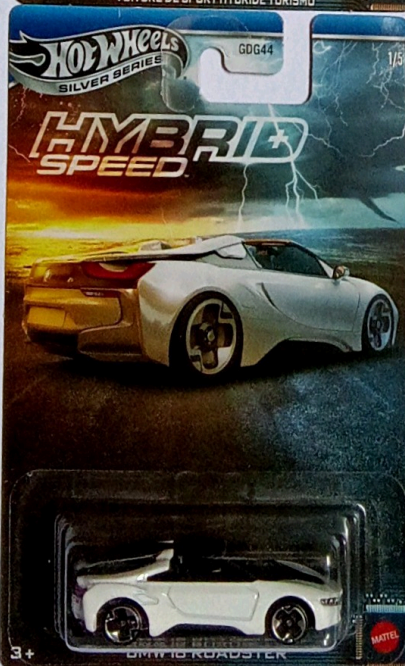

5pes sat price 3,499

{ 11 }