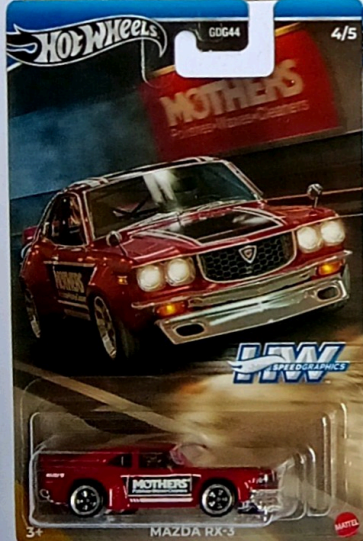

10 piece box Price 6,500

{ 12 }