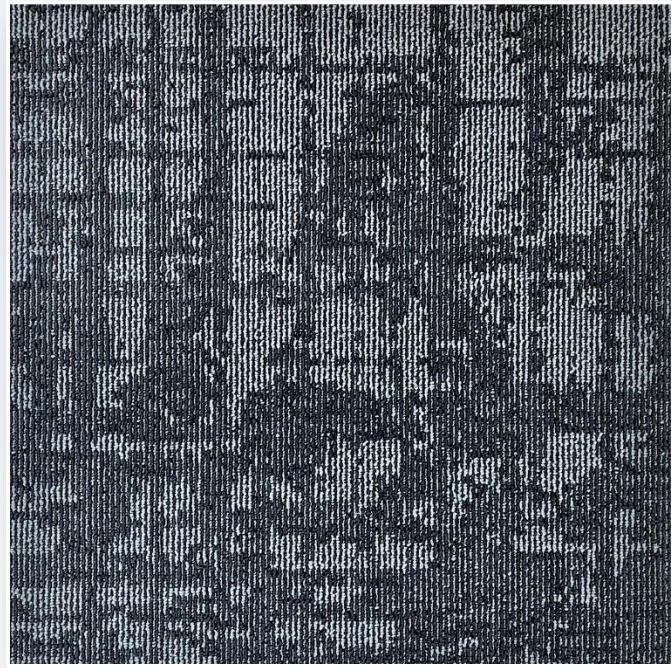

CARBON 4251