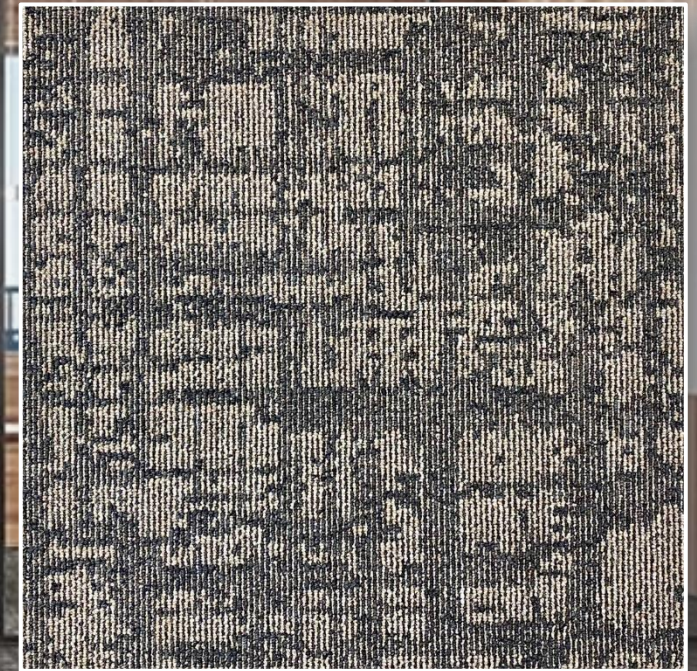

Hego™

SCROLL
Multi scroll loop pile

SCROLL

Multi scroll loop pile

Hego Scroll carpet tiles are crafted with a multi-scroll loop pile construction, ensuring exceptional durability and resilience. This makes them perfect for high-traffic areas, maintaining their appearance and functionality over time.

Scroll carpet tiles are a versatile, stylish, and practical flooring solution for a variety of settings, offering both aesthetic and functional benefits.

Available in four distinct colors, & tile size of 50cm x 50cm – the Scroll collection offers versatile design options that can complement any interior decor style.

Hego™

CARBON 4251

Hego

CARBON 4251

GREY 4250

Hego™

GREY 4250

Hego