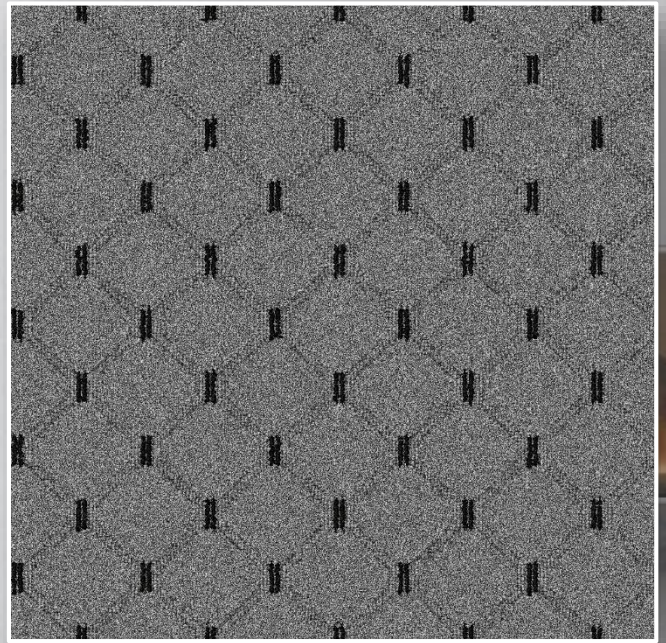

F 7854 BEIGE

Note : Pictures are for visual presentation only , please refer to catalogue for correct colors

[BACK TO INDEX](#)

**FORT**  
SCROLL LOOP PILE  
WITH TIP SHEAR

F 7852 GREY

Note : Pictures are for visual presentation only , please refer to catalogue for correct colors