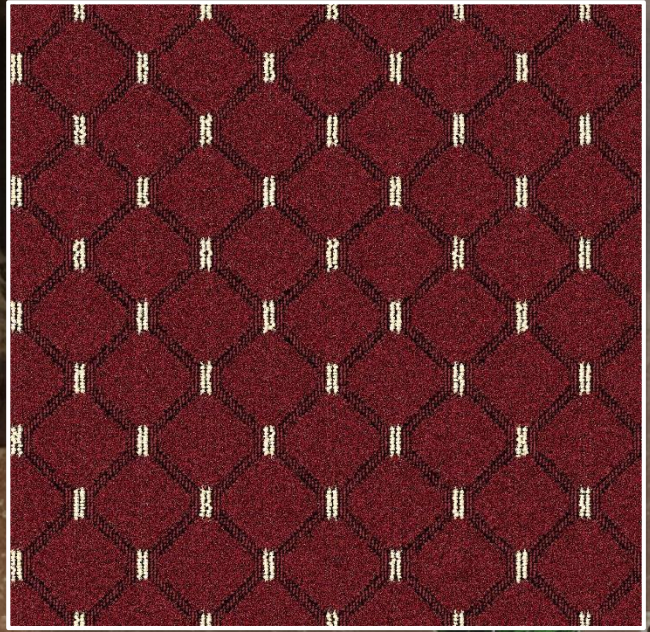

BACK TO INDEX

FORT  
SCROLL LOOP PILE  
WITH TIP SHEAR

F 7851 BLUE

Note : Pictures are for visual presentation only , please refer to-catalogue for-correct colors

BACK TO INDEX

**FORT**  
SCROLL LOOP PILE  
WITH TIP SHEAR

F 7850 RED

Note: Pictures are for visual presentation only, please refer to catalogue for correct colors

BACK TO INDEX

FORT  
SCROLL LOOP PILE  
WITH TIP SHEAR

F 7850 RED

Note: Pictures are for visual presentation only, please refer to catalogue for correct colors