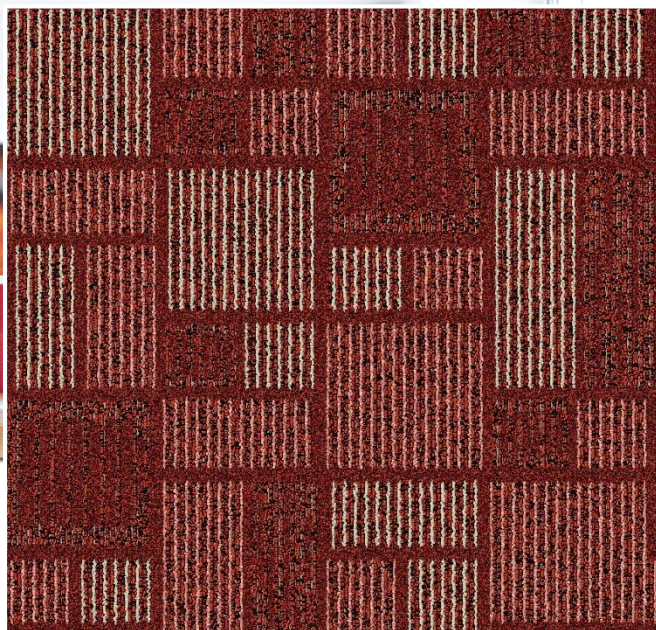

[BACK TO INDEX](#)

REMIX
SCROLL LOOP PILE
WITH TIP SHEAR

R 7862 RED