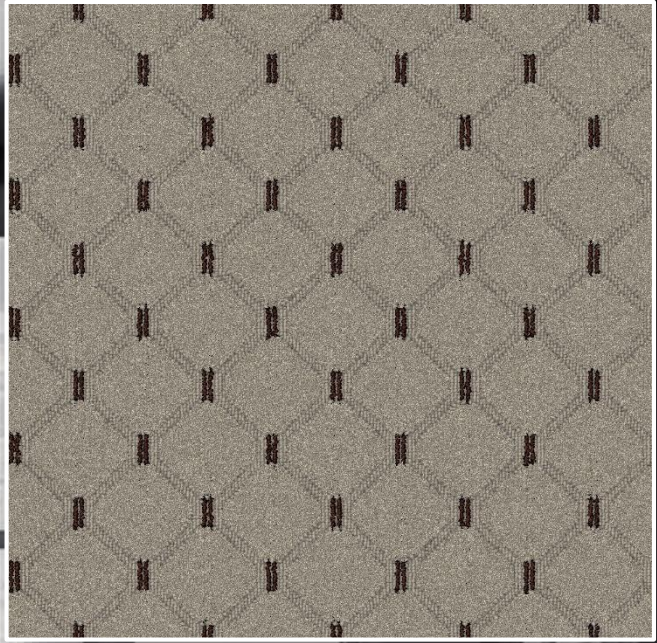

TITAN  
SCROLL LOOP PILE

T 7870-BROWN

Note : Pictures are for visual presentation only , please refer to catalogue for correct colors

[BACK TO INDEX](#)

**FORT**  
SCROLL LOOP PILE  
WITH TIP SHEAR

**F 7853 CAMEL**

Note : Pictures are for visual presentation only , please refer to catalogue for correct colors

[BACK TO INDEX](#)

**FORT**  
SCROLL LOOP PILE  
WITH TIP SHEAR

**F 7853 CAMEL**

Note : Pictures are for visual presentation only , please refer to catalogue for correct colors