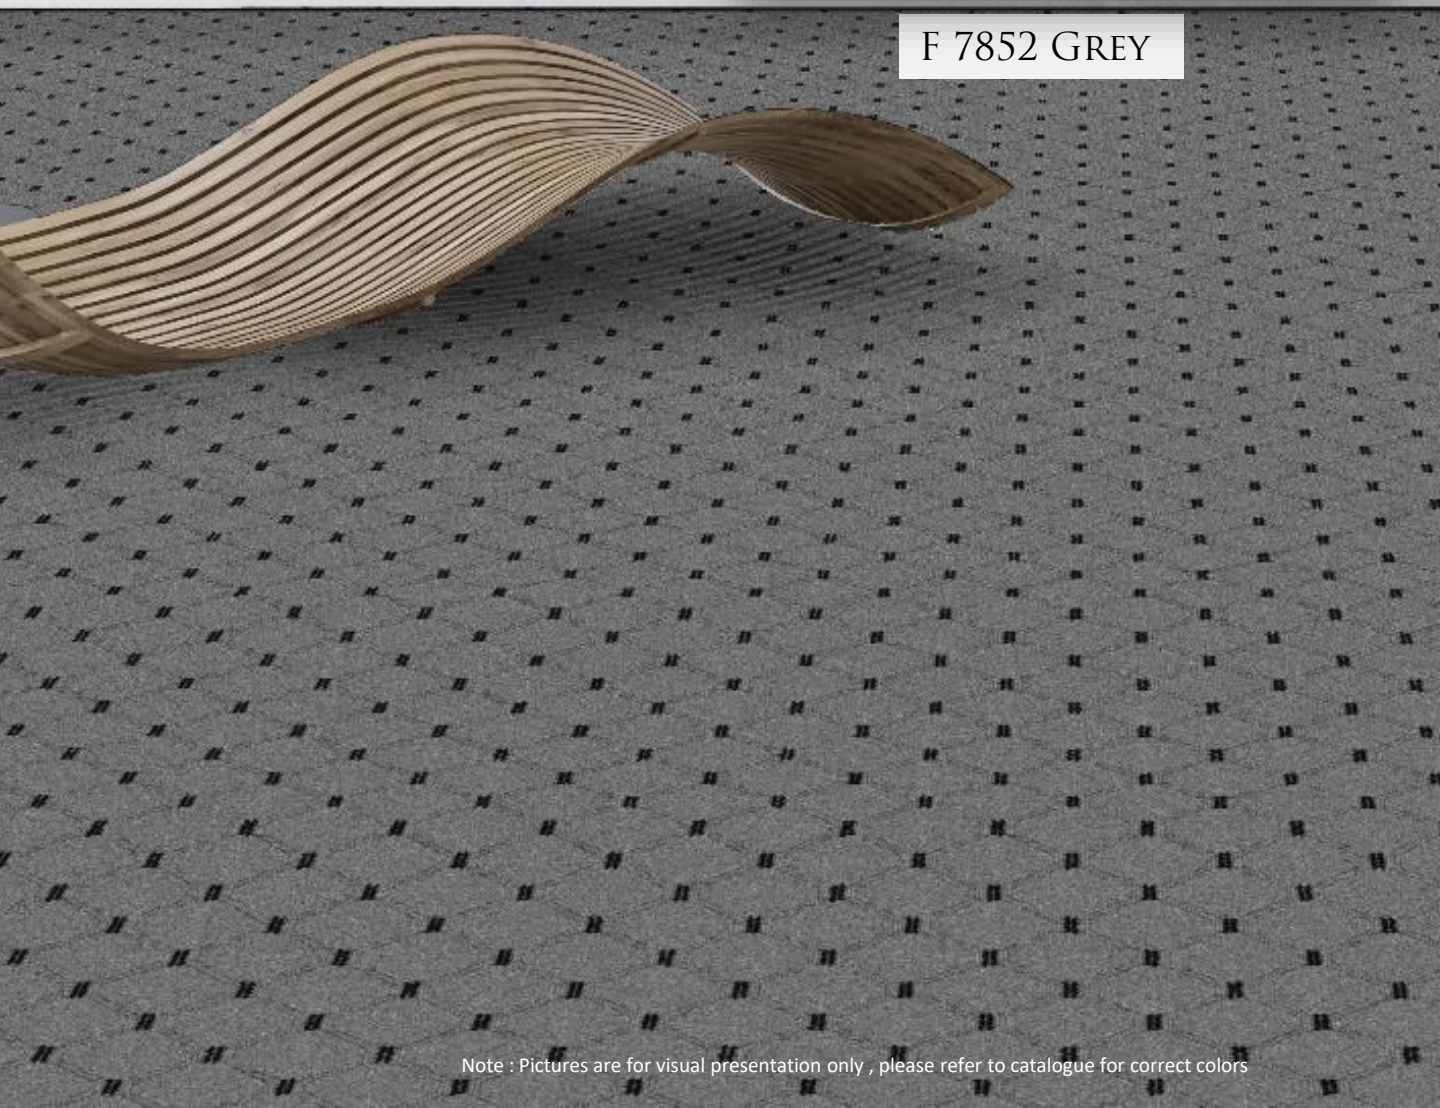

F 7854 BEIGE

Note : Pictures are for visual presentation only , please refer to catalogue for correct colors

[BACK TO INDEX](#)

**FORT**  
SCROLL LOOP PILE  
WITH TIP SHEAR

F 7852 GREY

Note : Pictures are for visual presentation only , please refer to catalogue for correct colors