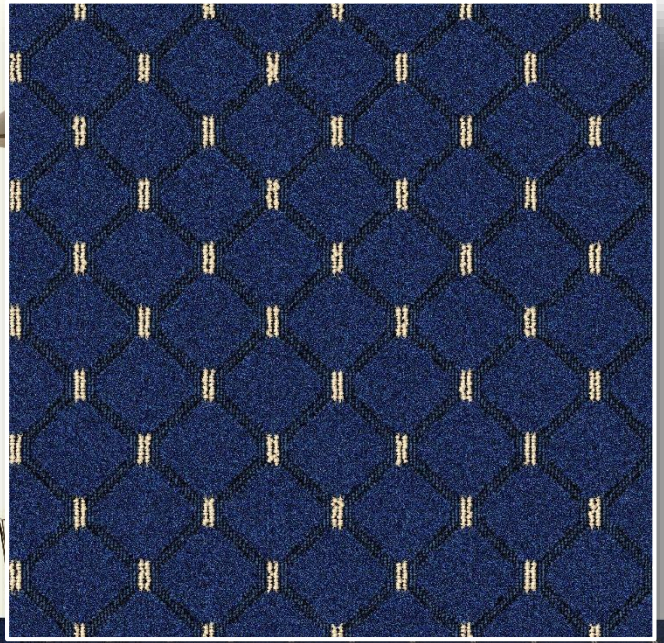

## FORT

SCROLL LOOP PILE  
WITH TIP SHEAR

F 7852 GREY

BACK TO INDEX

FORT  
SCROLL LOOP PILE  
WITH TIP SHEAR

F 7851 BLUE

Note: Pictures are for visual presentation only, please refer to catalogue for correct colors