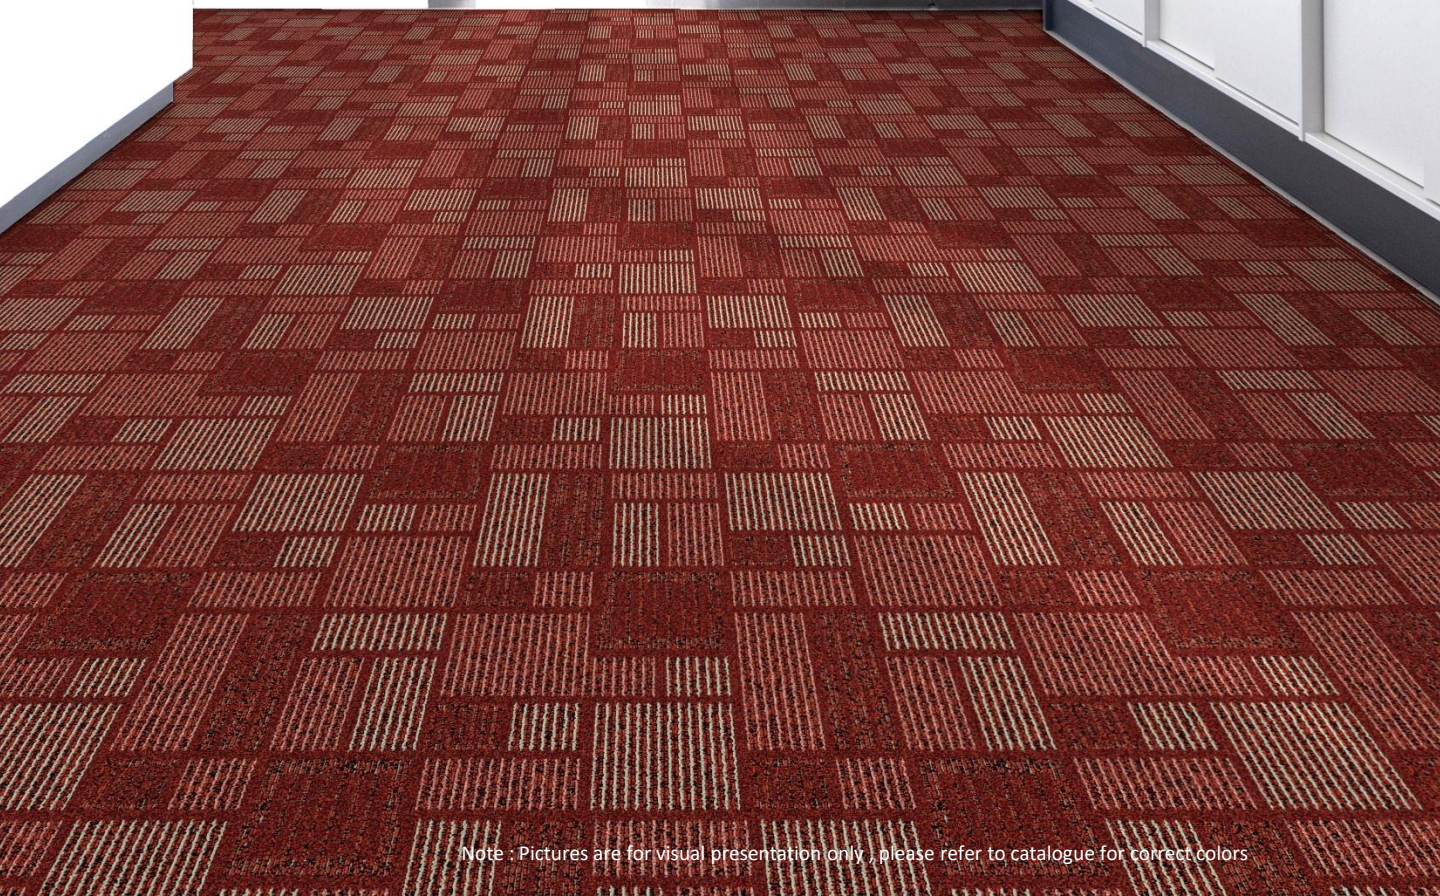

Note : Pictures are for visual presentation only , please refer to catalogue for correct colors