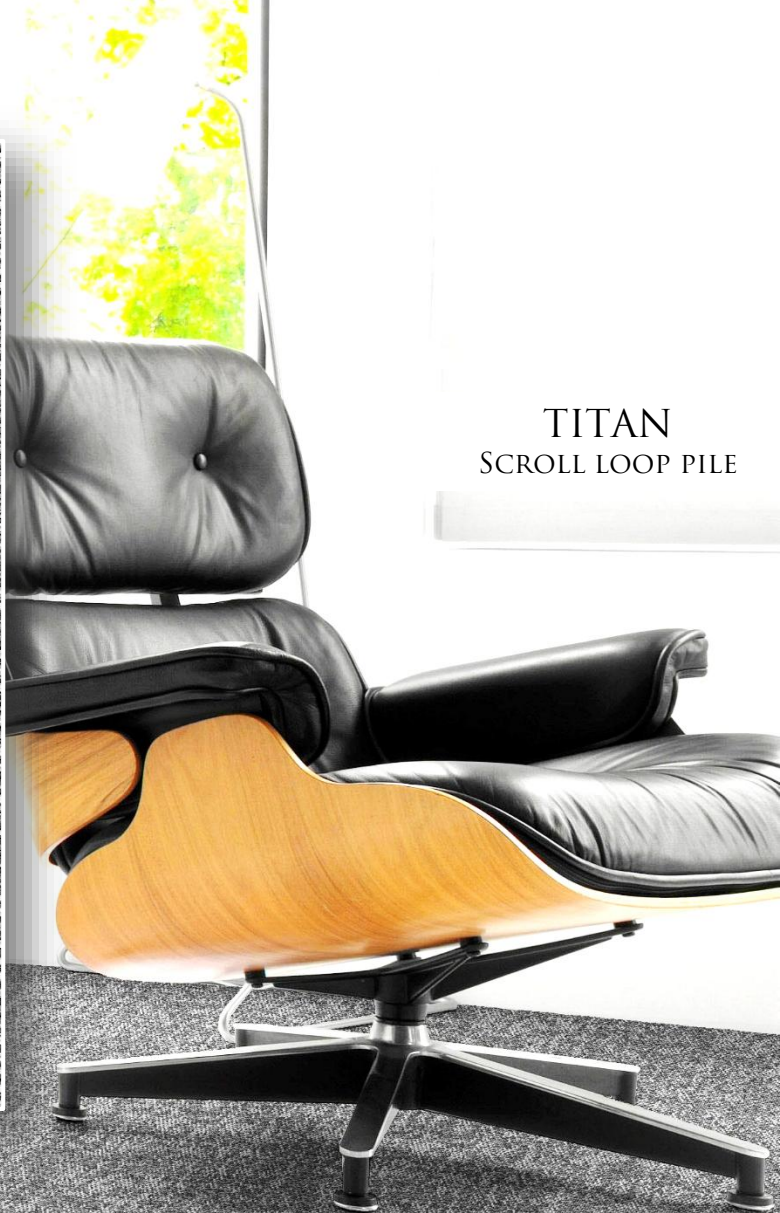

BACK TO INDEX

TITAN  
SCROLL LOOP PILE

T 7867-CHOCOLATE

Note : Pictures are for visual presentation only , please refer to catalogue for correct colors

BACK TO INDEX

TITAN  
SCROLL LOOP PILE

T 7868-GREY

[BACK TO INDEX](#)