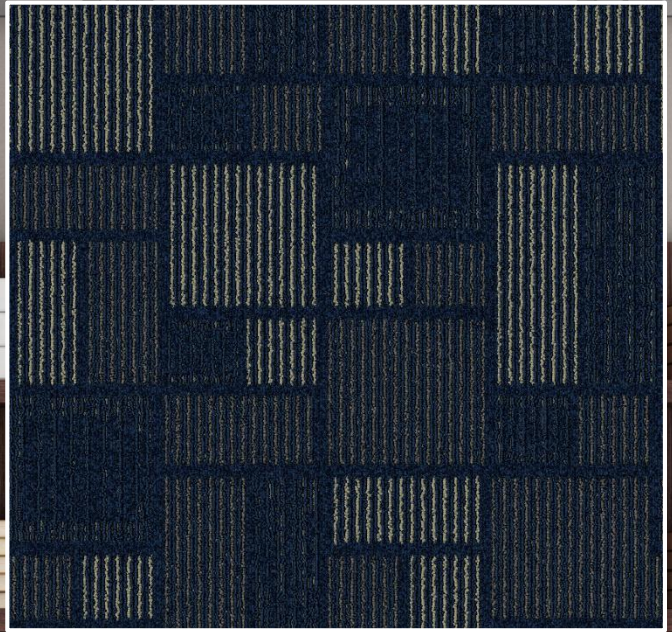

BACK TO INDEX

REMIX
SCROLL LOOP PILE
WITH TIP SHEAR

R 7864 BLUE