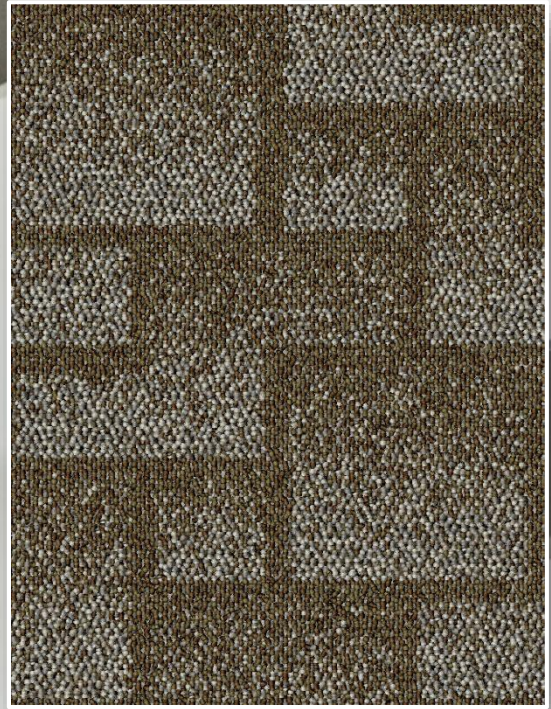

BACK TO INDEX

COASTAL
SCROLL LOOP PILE