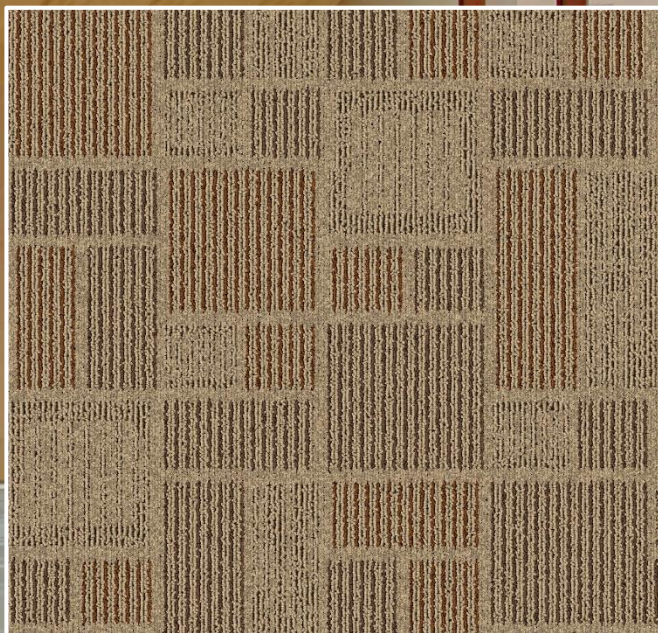

BACK TO INDEX

REMIX  
SCROLL LOOP PILE  
WITH TIP SHEAR

R 7864 BLUE

Note : Pictures are for visual presentation only , please refer to catalogue for correct colors

BACK TO INDEX

REMIX  
SCROLL LOOP PILE  
WITH TIP SHEAR