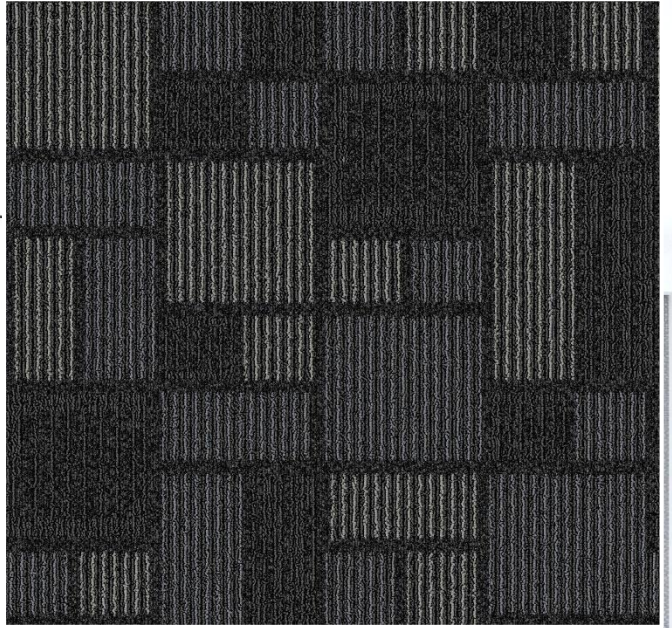

[BACK TO INDEX](#)

REMIX
SCROLL LOOP PILE
WITH TIP SHEAR

R 7860 GREY