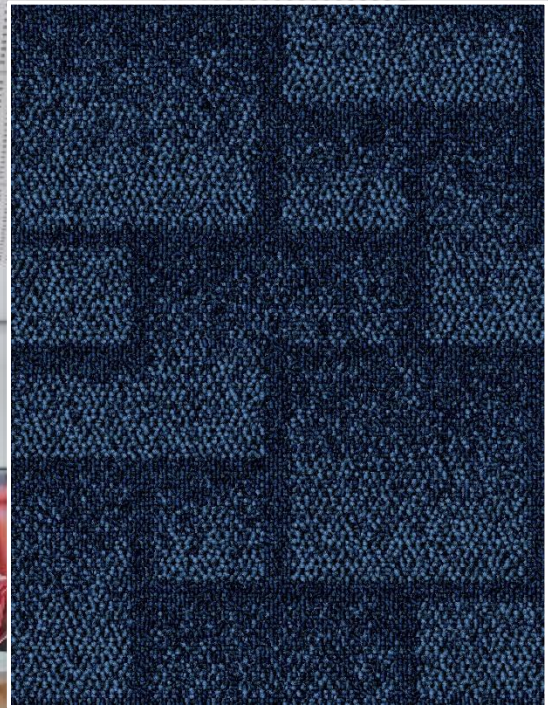

Note : Pictures are for visual presentation only , please refer to catalogue for correct colors

BACK TO INDEX

COASTAL  
SCROLL LOOP PILE

C 7855 BEIGE

BACK TO INDEX

C 7858 CHARCOAL

COASTAL  
SCROLL LOOP PILE

[BACK TO INDEX](#)

COASTAL  
SCROLL LOOP PILE

C 7858 CHARCOAL

Note : Pictures are for visual presentation only , please refer to catalogue for correct colors

[BACK TO INDEX](#)

C 7857 GREY

COASTAL  
SCROLL LOOP PILE

Note: Pictures are for visual presentation only; please refer to catalogue for correct colors

BACK TO INDEX

C 7857 GREY

COASTAL  
SCROLL LOOP PILE

COASTAL  
SCROLL LOOP PILE

C 7859 BLUE

Note : Pictures are for visual presentation only , please refer to catalogue for correct colors

BACK TO INDEX

COASTAL  
SCROLL LOOP PILE

C 7859 BLUE

Note : Pictures are for visual presentation only , please refer to catalogue for correct colors

T 7866-CARBON

TITAN  
SCROLL LOOP PILE

BACK TO INDEX

TITAN  
SCROLL LOOP PILE