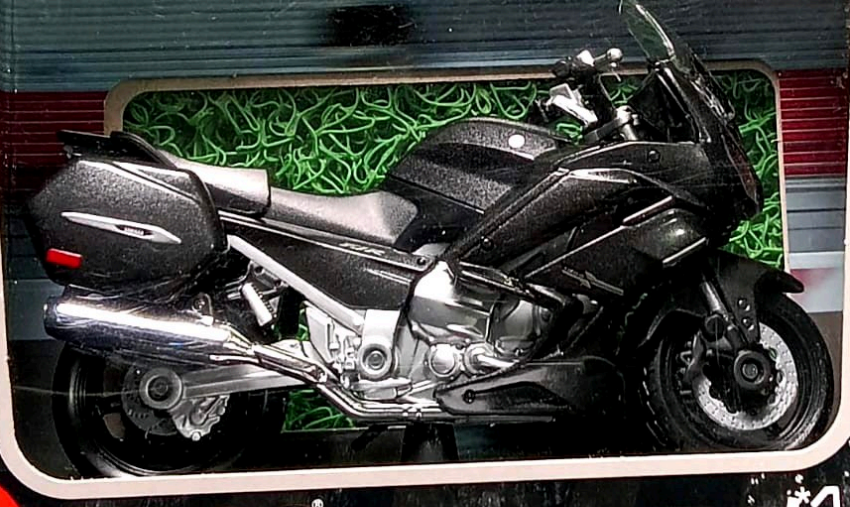

Burago

1/18
SCALE MODEL COLLECTIBLE