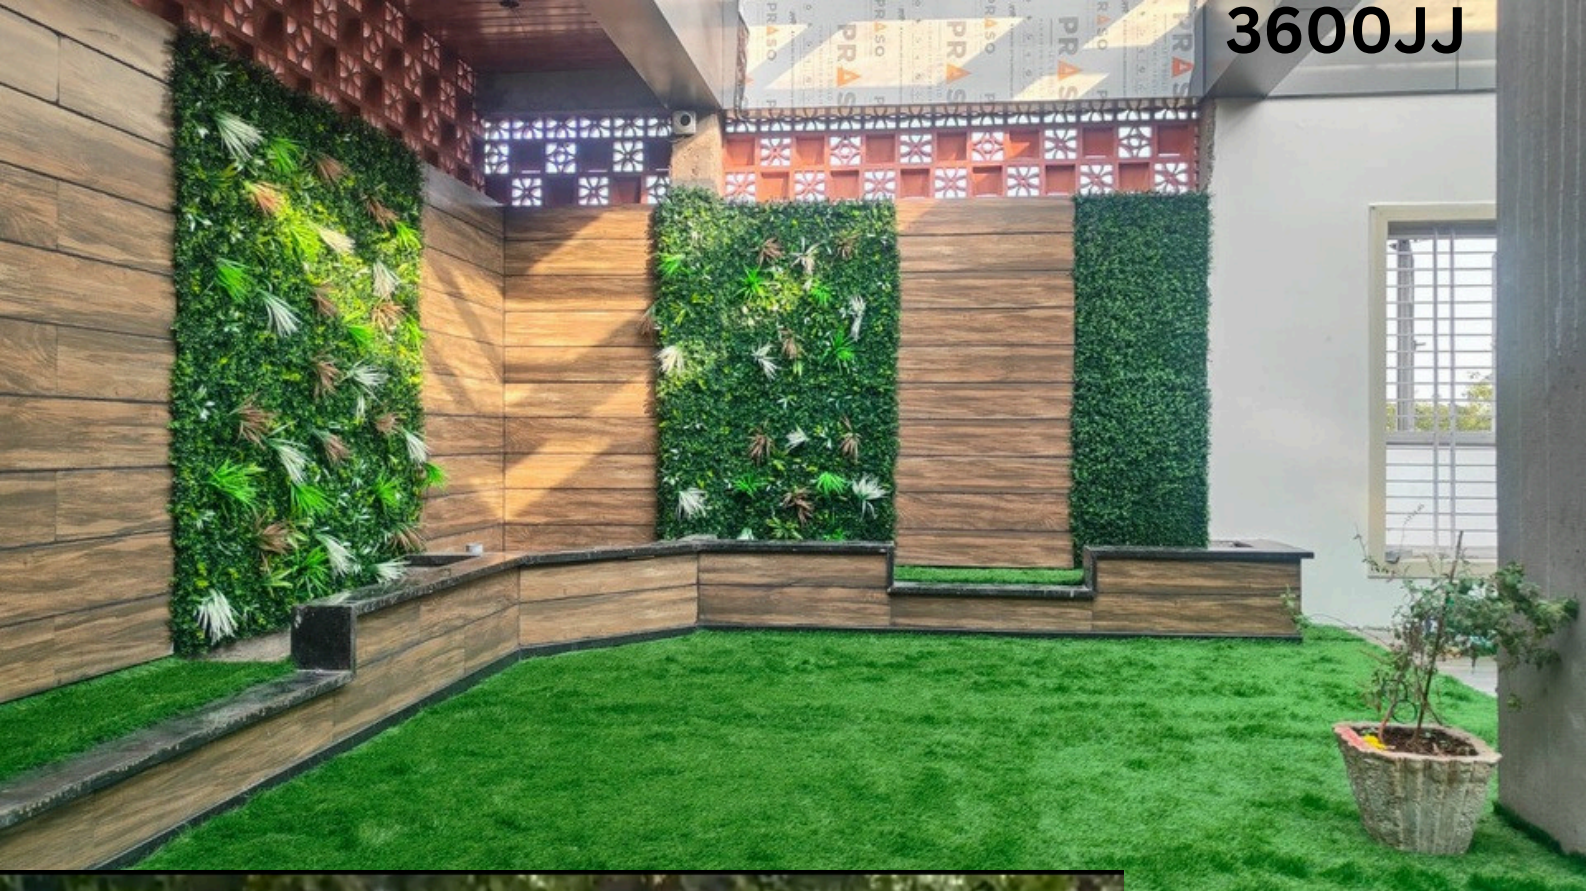

3600JJ

4100TT