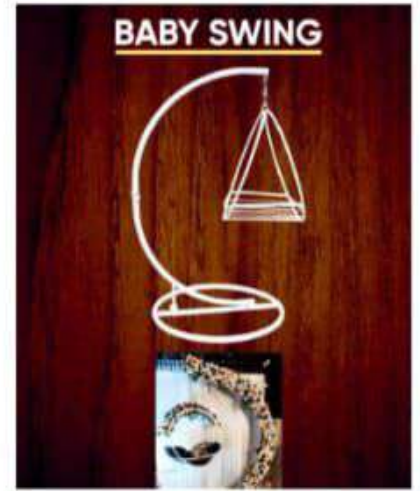

DMX CABLE 5 & 20 MTRS

DMX 512 CONTROLLER

WALKIE TALKIE

METAL STANDS

ROUND CANOPY

MOON SWING

BABY SWING

FLEXI FRAME

ITALIAN BACKDROP

GARDEN CYCLE

MOON RING

BABY CART METAL

EASEL STAND

**FLOWER PATH
WAY ENTRY**

DJ DANCE FLOOR

**SPECIAL THEME
ENTRY**