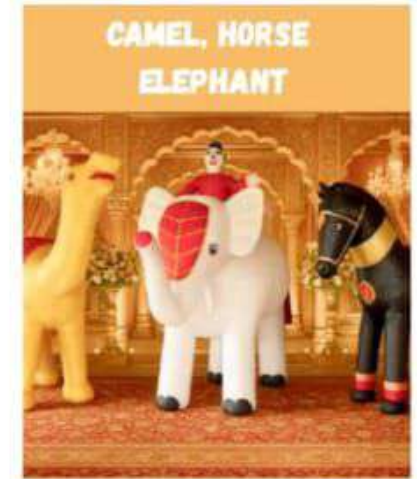

**BLOWING
DECORATION
ARTICLES**