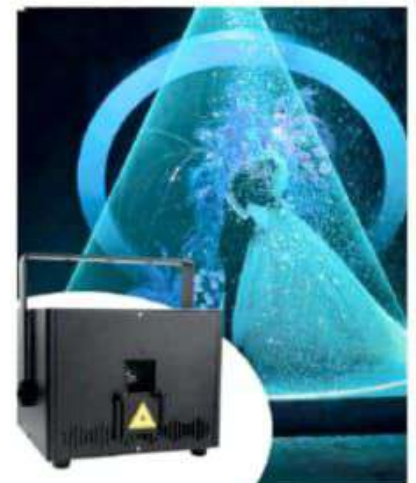

BUBBLE MACHINES

SINGLE WHEEL

DOUBLE WHEEL

BUBBLE MINI TOWER

FOBBLES MACHINE

**MINI SMOKE
BUBBLE**

**SINGLE EYE SMOKE
BUBBLE**

**IMPORTED SMOKE
WITH BUBBLE - 2**

**IMPORTED SMOKE
WITH BUBBLE - 4**

BUBBLE GUN

SFX- EQUIPMENT

MINI STADIUM SHOT

STADIUM SHOT

**AIR COMPRESSED
CONFETTI BLOWER**

SINGLE PUSH BUTTON

LIQUID SMOKE JET

LIQUID FLAMER

PORTABLE DMX

5 HEAD FLAMER

**LAZER PROJECTION
LIGHT**

PYRO CHANNELS

AN08 CHANNEL

ED08 CHANNEL

**BD08 CHANNEL -
CHARGING**