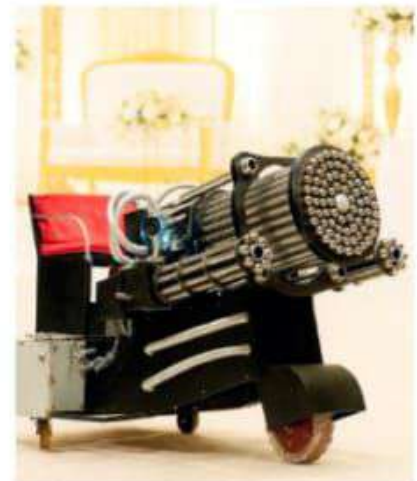

ITALIAN BACKDROP

GARDEN CYCLE

MOON RING

BABY CART METAL

EASEL STAND

**FLOWER PATH
WAY ENTRY**

DJ DANCE FLOOR

**SPECIAL THEME
ENTRY**

**LED MOVING
DECORATION STAND**

**LED HIGHLIGHT
DECORATIVE STANDS**

**BLOWING
DECORATION
ARTICLES**

CARNIVAL GAMES

CARNIVAL ENTRY

SANGEET ENTRY