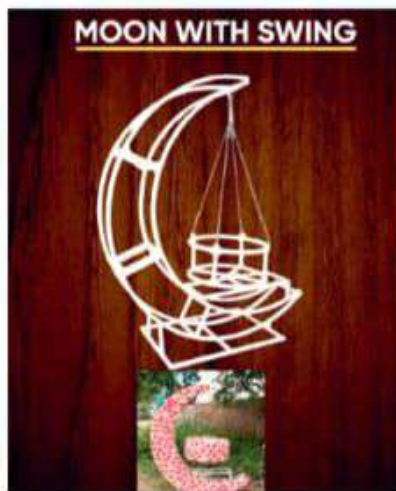

DMX CABLE 5 & 20 MTRS

DMX 512 CONTROLLER

WALKIE TALKIE

METAL STANDS

ROUND CANOPY

MOON SWING

BABY SWING

FLEXI FRAME

ITALIAN BACKDROP

GARDEN CYCLE

MOON RING

BABY CART METAL

EASEL STAND

**FLOWER PATH
WAY ENTRY**

DJ DANCE FLOOR

**SPECIAL THEME
ENTRY**