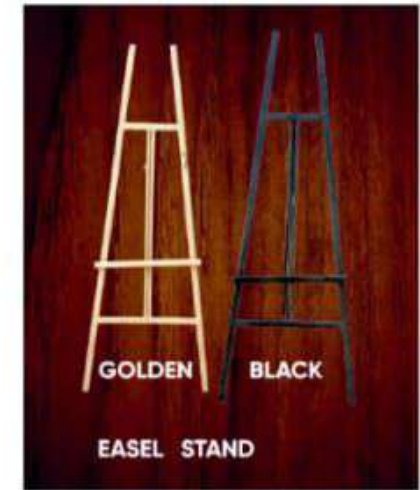

DMX CABLE 5 & 20 MTRS

DMX 512 CONTROLLER

WALKIE TALKIE

METAL STANDS

ROUND CANOPY

MOON SWING

BABY SWING

FLEXI FRAME

ITALIAN BACKDROP

GARDEN CYCLE

MOON RING

BABY CART METAL

EASEL STAND

**FLOWER PATH
WAY ENTRY**

DJ DANCE FLOOR

**SPECIAL THEME
ENTRY**

**LED MOVING
DECORATION STAND**

**LED HIGHLIGHT
DECORATIVE STANDS**

**BLOWING
DECORATION
ARTICLES**

CARNIVAL GAMES

CARNIVAL ENTRY

SANGEET ENTRY