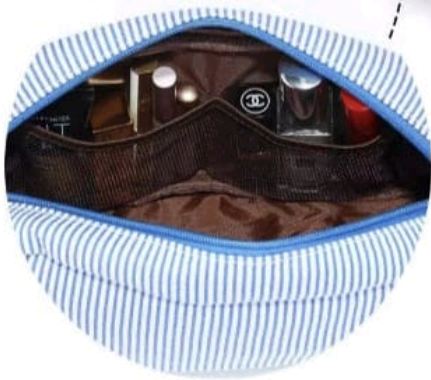

Code,160

Code,235

Code,205

Small Makeup Bag

Front

Bottom

Big Capacity 打开淘宝 >

Mesh Pocket

Inside Zipper Pocket

50 PCS CTN

**26L
STORAGE BOX
HEAVY QUALITY**

MCS

Hand Craft
MCS

MCS

MC3

MC3

Bag Mamul Pet

11 minutes ago

Reply

有可拆卸长肩带
有三个前置插袋

后置可套拉杆袋

s-526803983

几何款

手工测量,请允许有1-3cm的误差,尺寸单位为c