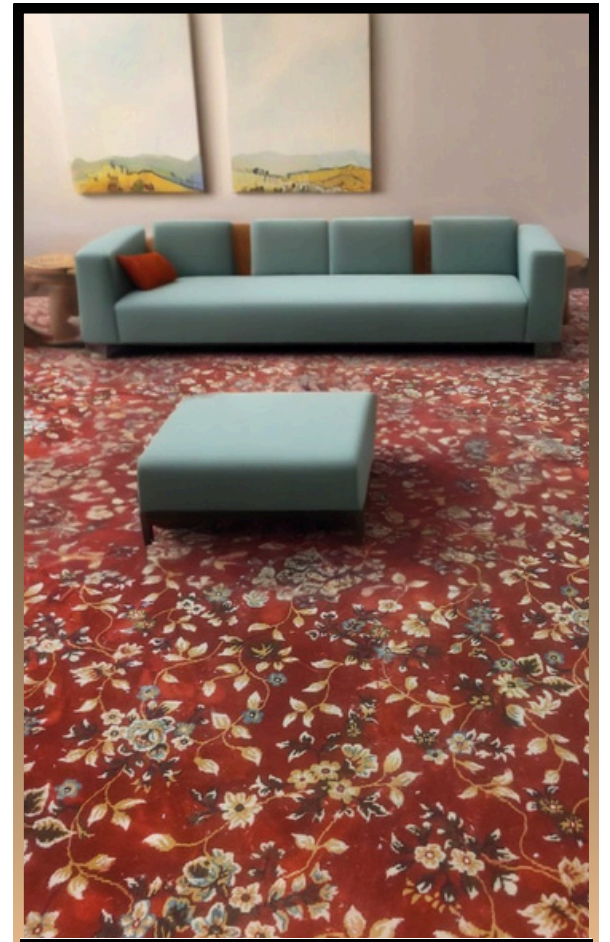

ROYAL HIGHNESS

Super Soft Carpets - 12ft (2025-26)

Royal Highness- 12 FT.

FLORIDA BLUE

EARTH GREY

FLORIDA RED

CASTLE GREY

FLORIDA GREY

TOPAZ BLUE

WEIGHT	2200 GSM \pm 5%
THICKNESS	10 mm
YARN TYPE	PF SMOOTH YARN

MRP
180/- Sq. Ft

- Super Soft
- Stain Resistant
- Subtle Shining
- Stylish Designing
- Fast Colors
- Long Life
- Anti Allergic
- Breathable Yarn