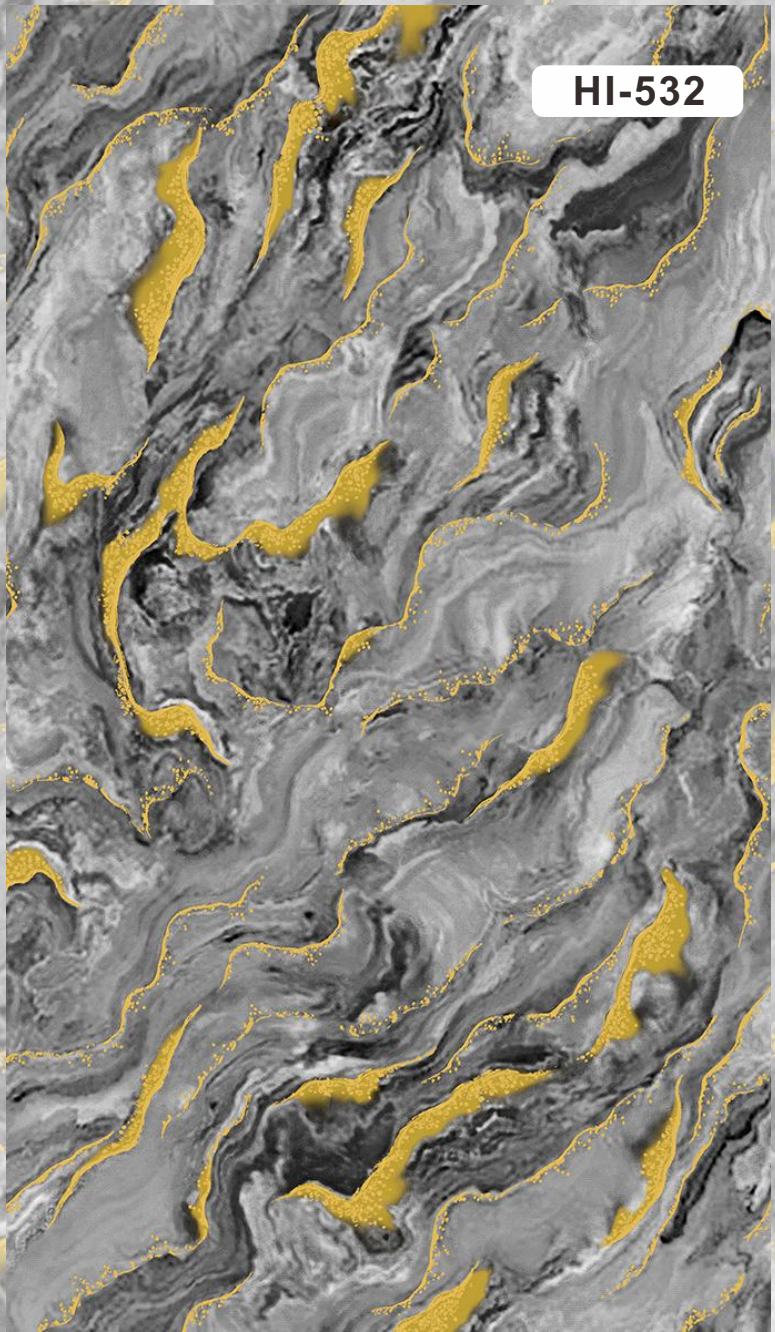

## NATURAL LOOK

\*PREMIUM WALLPAPER  
COLLECTION

\*HIGH QUALITY ORIGINAL  
PRODUCT

\*FULL SIZE ROLL

HI-532