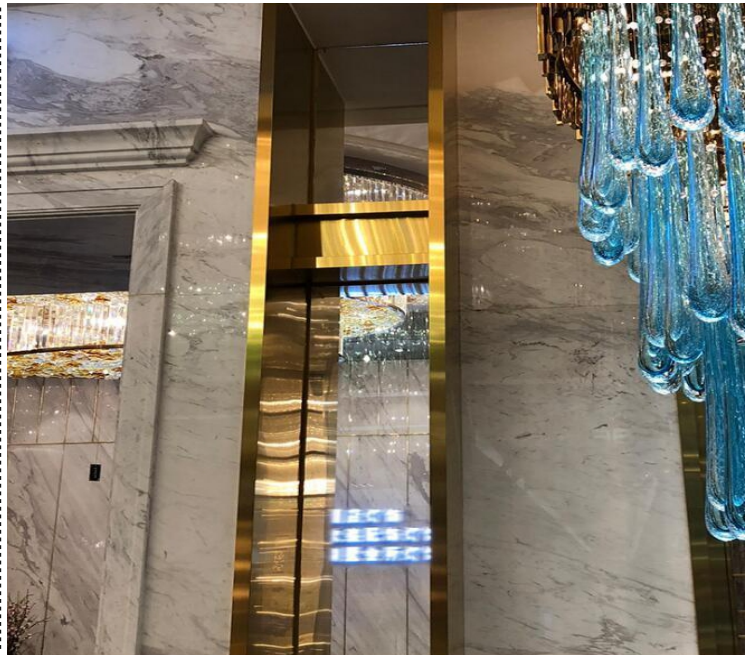

Product Parameter

Colour: Silver Mirror (Customize)

TA-DMD-GOLD
DIAMOND DESIGN GOLD

SIZE : 8Feet (H) X 4Feet (W)
 THICKNESS : 0.8mm

TA-DMD-ROSE GOLD
DIAMOND ROSE GOLD

SIZE : 8Feet (H) X 4Feet (W)
 THICKNESS : 0.8mm