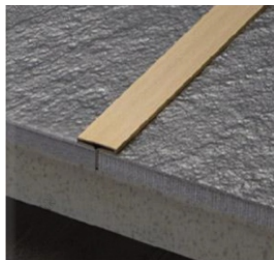

CNC bending Machine

V groove planning equipment

Shearing machine

Surface finished: Hairline (Brushed) and Mirror, and have PVC film.

Shape: U, L, T, plain or other special shapes.

Custom designs and size.

Normal Thickness: 0.8mm - 1.5mm or custom

Length: 2438mm or 3048mm, can custom.

Install Methods: wood strips with glass glue.

Product Parameter

Colour: Champagne Gold Hairliner (Customized)

Stainless steel has enough strength, corrosion resistance and good heat resistance, which can be used for high-end decoration at home and aboard. Create art space.

Product Parameter

Colour: Silver Hairline (Customized)

Handwork polished, smooth curve, no welding surface. safe and reliable.

Product Parameter

Colour: Rose Gold Mirror (Customized)

Product Parameter

Colour: Black Titanium Hairline (Customized)