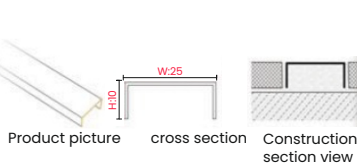

L . ANIL REDDY
MANAGING PARTNER

Mob : +91 90100 09029