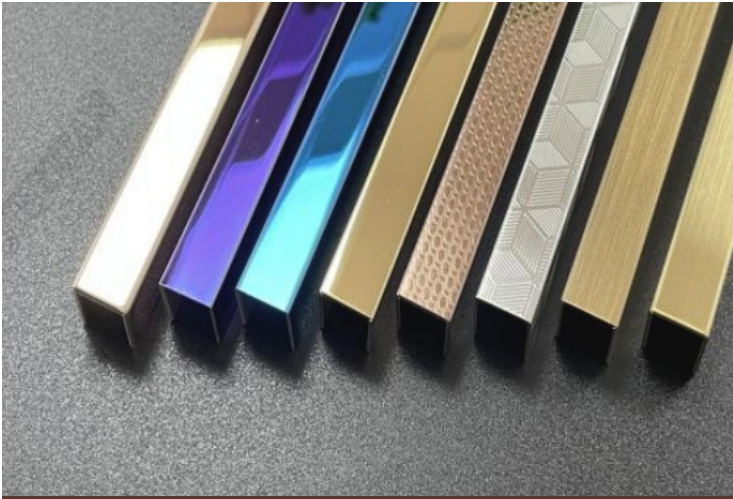

U profile

INSTALLATION METHOD

PACKING TYPES