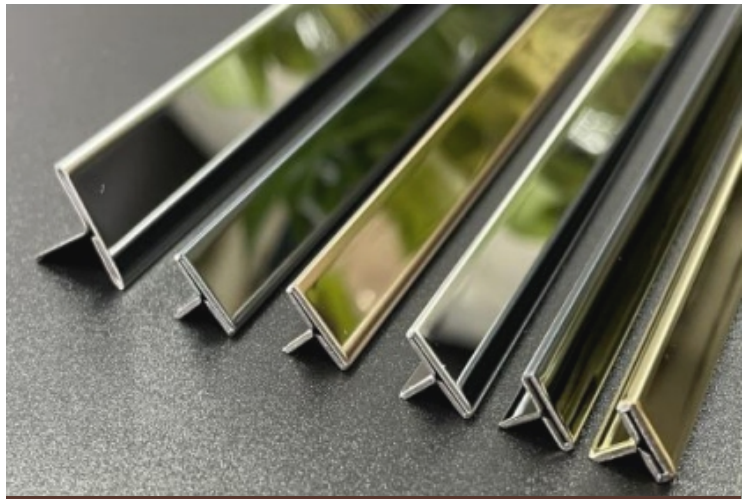

T profile

INSTALLATION METHOD

PACKING TYPES