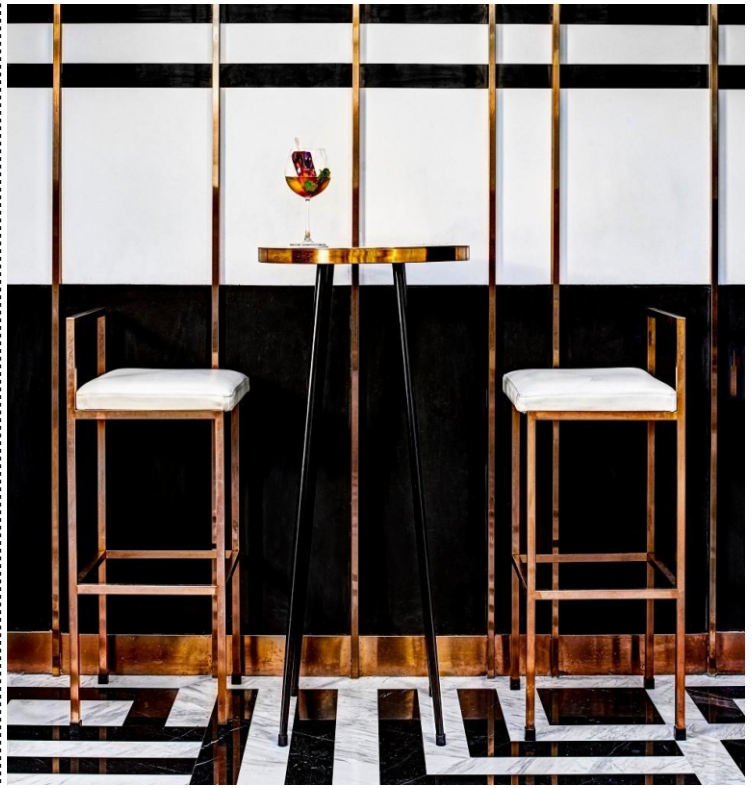

L . ANIL REDDY
Managing Partner
Mob : +91 90100 09029