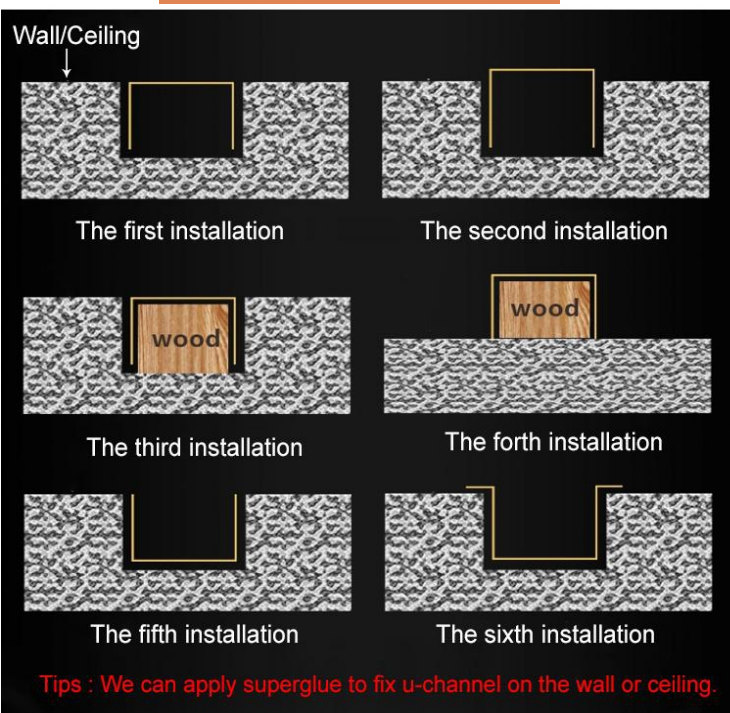

INSTALLATION METHOD