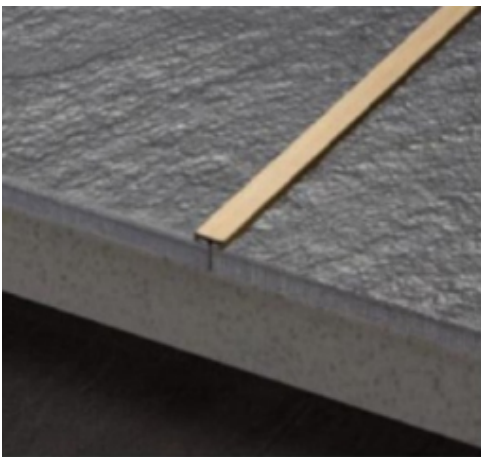

Product Parameter

Colour: :Champagne Gold Hairline (Customized)

Product Parameter

Colour: :Silver Hairline (Customized)

Product Parameter

Colour: :Titanium Gold Hairline (Customized)

Product Parameter

Colour: :Titanium Gold Hairline (Customized)

Product Parameter

Colour: Rose Gold Mirror (Custom)

Product Parameter

Colour: Silver Mirror (Customize)