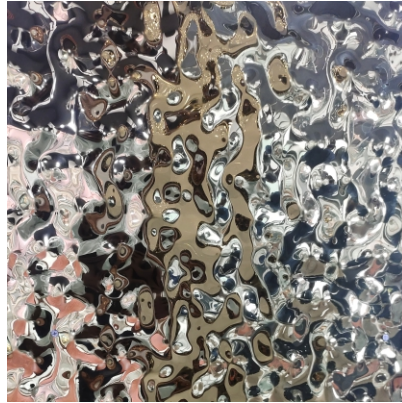

Product Parameter

Colour: :Silver Hairline (Customized)

Product Parameter

Colour: :Titanium Gold Hairline (Customized)

Product Parameter

Colour: :Titanium Gold Hairline (Customized)

Product Parameter

Colour: Rose Gold Mirror (Custom)

TA-WWV-GOLD
WATER WAVES GOLD

SIZE : 8Feet (H) X 4Feet (W)
 THICKNESS : 0.8mm

TA-WWV-SILVER
WATER WAVES SILVER

SIZE : 8Feet (H) X 4Feet (W)
 THICKNESS : 0.8mm

TA-WWV-BLACK
WATER WAVES BLACK

SIZE : 8Feet (H) X 4Feet (W)
 THICKNESS : 0.8mm