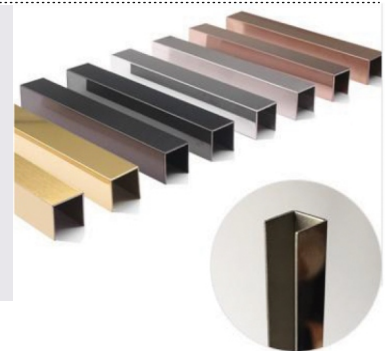

CNC bending Machine

V groove planning equipment

Shearing machine

Surface finished: Hairline (Brushed) and Mirror, and have PVC film.

Shape: U, L, T, plain or other special shapes.

Custom designs and size.

Normal Thickness: 0.8mm - 1.5mm or custom

Length: 2438mm or 3048mm, can custom.

Install Methods: wood strips with glass glue.

Product Parameter

Colour: Champagne Gold Hairliner (Customized)

Stainless steel has enough strength, corrosion resistance and good heat resistance, which can be used for high-end decoration at home and aboard. Create art space.

Product Parameter

Colour: Silver Hairline (Customized)

Handwork polished, smooth curve, no welding surface. safe and reliable.

Product Parameter

Colour: Rose Gold Mirror (Customized)

Product Parameter

Colour: Black Titanium Hairline (Customized)