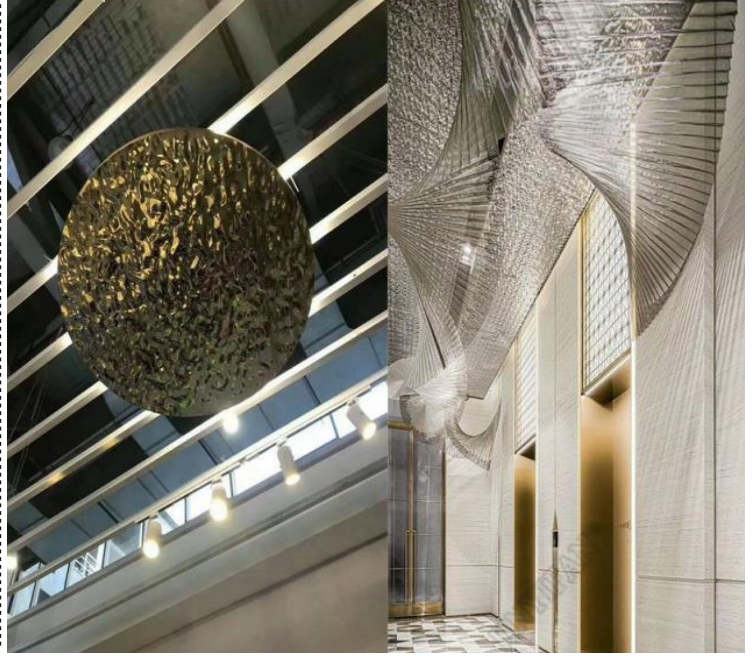

Product Parameter

Colour: Silver Mirror (Customize)

TA-DMD-GOLD
DIAMOND DESIGN GOLD

SIZE : 8Feet (H) X 4Feet (W)
 THICKNESS : 0.8mm

TA-DMD-ROSE GOLD
DIAMOND ROSE GOLD

SIZE : 8Feet (H) X 4Feet (W)
 THICKNESS : 0.8mm