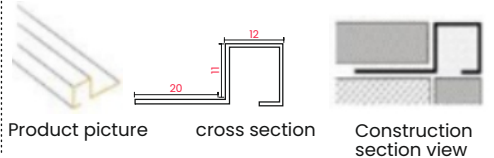

Product Parameter

Colour: Silver Mirror (Customize)

TA-DMD-GOLD
DIAMOND DESIGN GOLD

SIZE : 8Feet (H) X 4Feet (W)
 THICKNESS : 0.8mm

TA-DMD-ROSE GOLD
DIAMOND ROSE GOLD

SIZE : 8Feet (H) X 4Feet (W)
 THICKNESS : 0.8mm