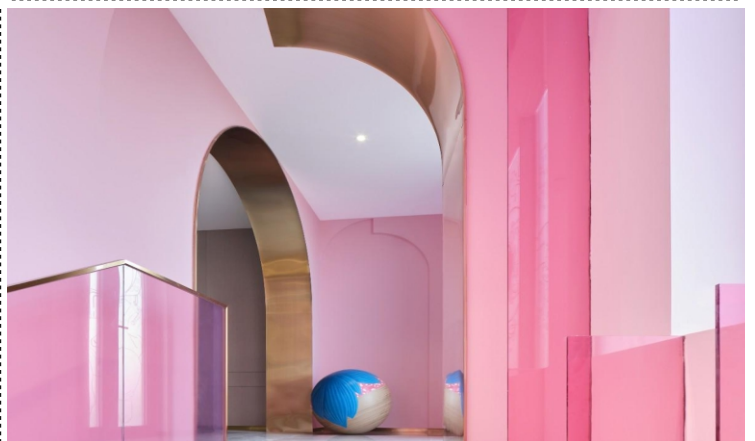

L . ANIL REDDY
Managing Partner
Mob : +91 90100 09029