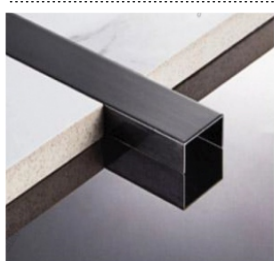

Length: 2438mm or 3048mm, can custom.

Install Methods: wood strips with glass glue.

Product Parameter

Colour: Champagne Gold Hairliner (Customized)

Stainless steel has enough strength, corrosion resistance and good heat resistance, which can be used for high-end decoration at home and aboard. Create art space.

Product Parameter

Colour: Silver Hairline (Customized)

Handwork polished, smooth curve, no welding surface. safe and reliable.

Product Parameter

Colour: Rose Gold Mirror (Customized)

Product Parameter

Colour: Black Titanium Hairline (Customized)