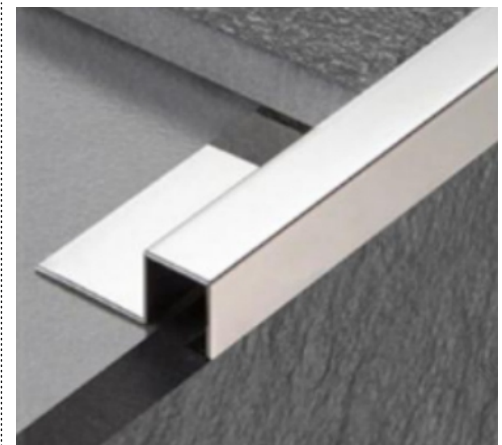

Product Parameter

Colour: :Titanium Gold Hairline (Customized)