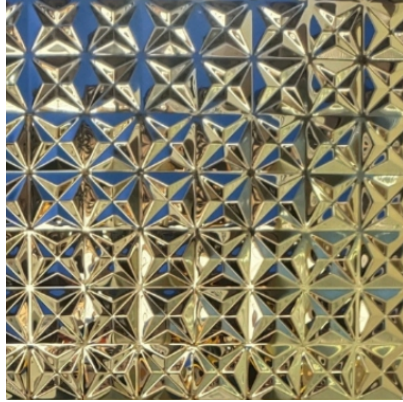

Product Parameter

Colour: Silver Mirror (Customize)

TA-DMD-GOLD
DIAMOND DESIGN GOLD

SIZE : 8Feet (H) X 4Feet (W)
 THICKNESS : 0.8mm

TA-DMD-ROSE GOLD
DIAMOND ROSE GOLD

SIZE : 8Feet (H) X 4Feet (W)
 THICKNESS : 0.8mm

TA-WWV-GOLD
WATER WAVES GOLD

SIZE : 8Feet (H) X 4Feet (W)
 THICKNESS : 0.8mm

TA-WWV-SILVER
WATER WAVES SILVER

SIZE : 8Feet (H) X 4Feet (W)
 THICKNESS : 0.8mm

TA-WWV-BLACK
WATER WAVES BLACK

SIZE : 8Feet (H) X 4Feet (W)
 THICKNESS : 0.8mm