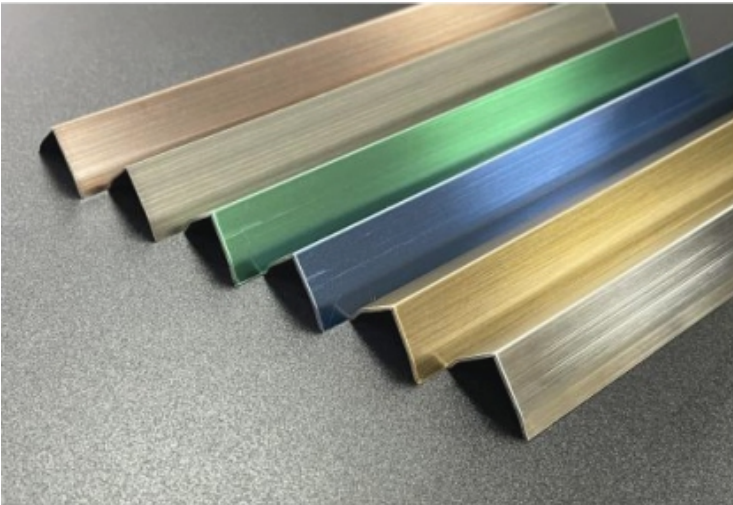

L profile

INSTALLATION METHOD

PACKING TYPES