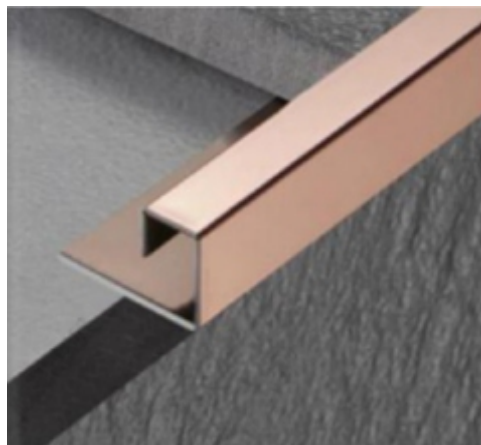

Product Parameter

Colour: :Titanium Gold Hairline (Customized)