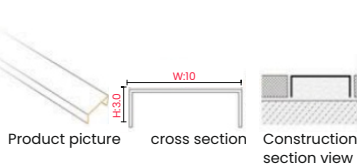

Product Parameter

Colour: Black Titanium Hairline (Customized)