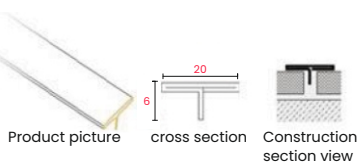

CNC bending Machine

V groove planning equipment

Shearing machine

Surface finished: Hairline (Brushed) and Mirror, and have PVC film.

Shape: U, L, T, plain or other special shapes.

Custom designs and size.

Normal Thickness: 0.8mm - 1.5mm or custom

Length: 2438mm or 3048mm, can custom.

Install Methods: wood strips with glass glue.

Product Parameter

Colour: Champagne Gold Hairliner (Customized)

Stainless steel has enough strength, corrosion resistance and good heat resistance, which can be used for high-end decoration at home and aboard. Create art space.

Product Parameter

Colour: Silver Hairline (Customized)

Handwork polished, smooth curve, no welding surface. safe and reliable.

Product Parameter

Colour: Rose Gold Mirror (Customized)

Product Parameter

Colour: Black Titanium Hairline (Customized)

Product Parameter

Colour: Silver Mirror (Customize)

TA-DMD-GOLD
DIAMOND DESIGN GOLD

SIZE : 8Feet (H) X 4Feet (W)
 THICKNESS : 0.8mm

TA-DMD-ROSE GOLD
DIAMOND ROSE GOLD

SIZE : 8Feet (H) X 4Feet (W)
 THICKNESS : 0.8mm