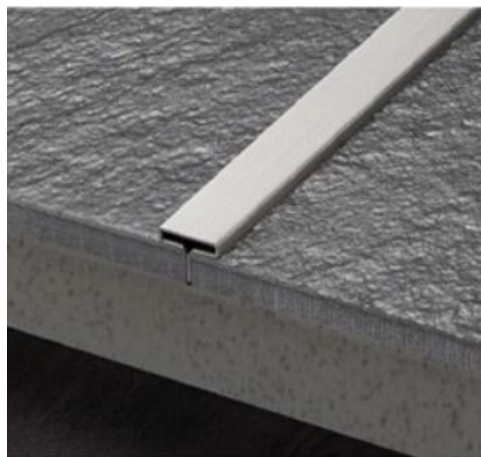

Product Parameter

Colour: :Champagne Gold Hairline (Customized)

Product Parameter

Colour: :Silver Hairline (Customized)

Product Parameter

Colour: :Titanium Gold Hairline (Customized)

Product Parameter

Colour: :Titanium Gold Hairline (Customized)

Product Parameter

Colour: Rose Gold Mirror (Custom)

Product Parameter

Colour: Silver Mirror (Customize)