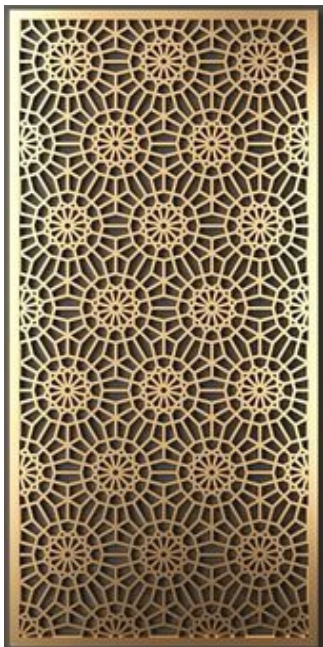

Product Parameter

Colour: :Silver Hairline (Customized)

Product Parameter

Colour: :Titanium Gold Hairline (Customized)

Product Parameter

Colour: :Titanium Gold Hairline (Customized)

Product Parameter

Colour: Rose Gold Mirror (Custom)

Product Parameter

Colour: Silver Mirror (Customize)

TA-DMD-GOLD
DIAMOND DESIGN GOLD

SIZE : 8Feet (H) X 4Feet (W)
 THICKNESS : 0.8mm

TA-DMD-ROSE GOLD
DIAMOND ROSE GOLD

SIZE : 8Feet (H) X 4Feet (W)
 THICKNESS : 0.8mm

TA-WWV-GOLD
WATER WAVES GOLD

SIZE : 8Feet (H) X 4Feet (W)
 THICKNESS : 0.8mm

TA-WWV-SILVER
WATER WAVES SILVER

SIZE : 8Feet (H) X 4Feet (W)
 THICKNESS : 0.8mm

TA-WWV-BLACK
WATER WAVES BLACK

SIZE : 8Feet (H) X 4Feet (W)
 THICKNESS : 0.8mm