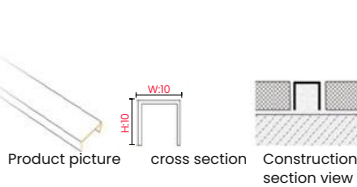

Handwork polished, smooth curve, no welding surface. safe and reliable.