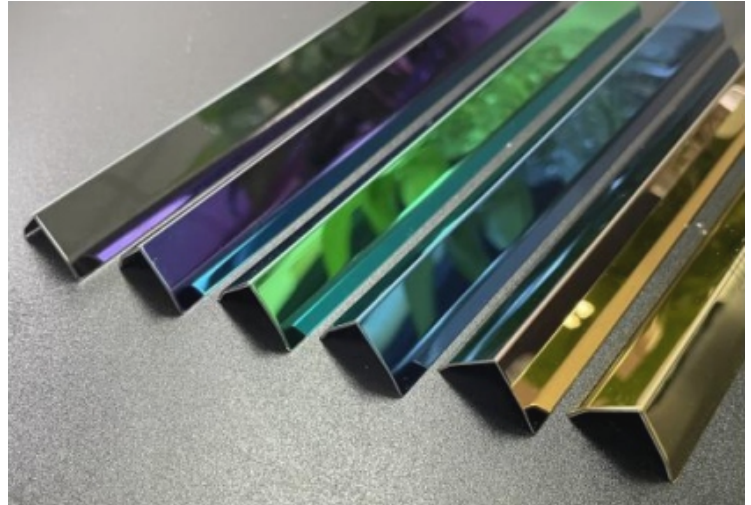

customized profile