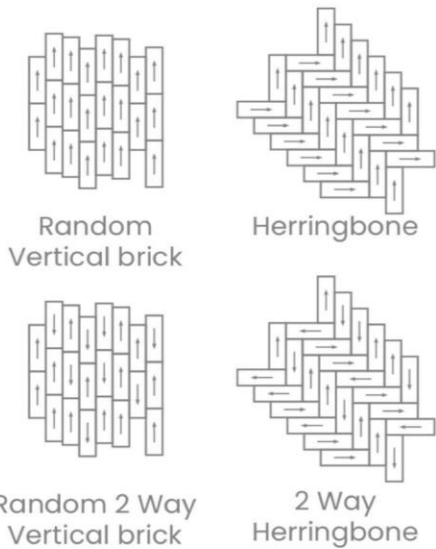

## EMBARK Series

Style name: Embark  
 Construction: Multi Level loop  
 Yarn: 100% PP  
 Dye method: 100% Solution Dyed  
 Gauge: 1/12"  
 Total thickness: 6mm ( ± 1 mm)  
 Secondary backing: Eco Backing  
 Tile size: 100 x 25cm  
 Total weight: 3000g/m<sup>2</sup> ( ± 5%)  
 Packing: 6m<sup>2</sup>/box