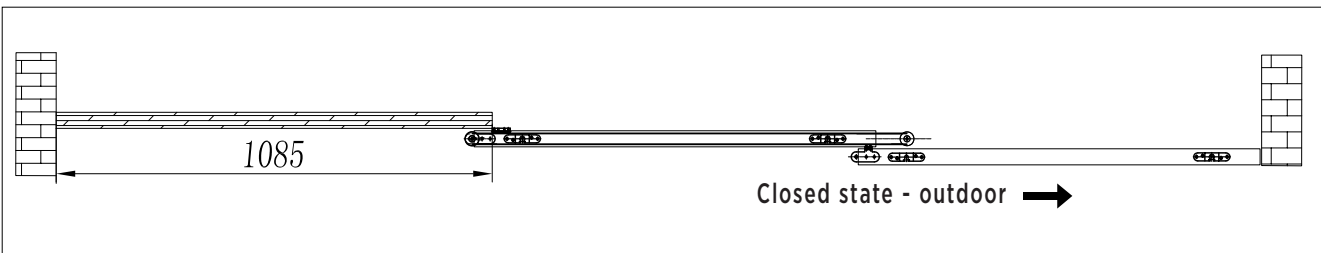

OSL-TW-03 L Std AN
Left Hand Opening

MRP (₹) 20,077