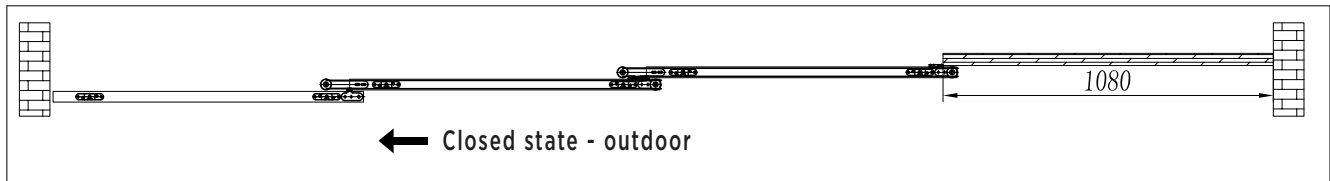

Sliding Door Systems

4 PANEL DOOR SLIDING SET:

OSL-TW-04 R Std AN **MRP (₹) 31,838**
Right Hand Opening