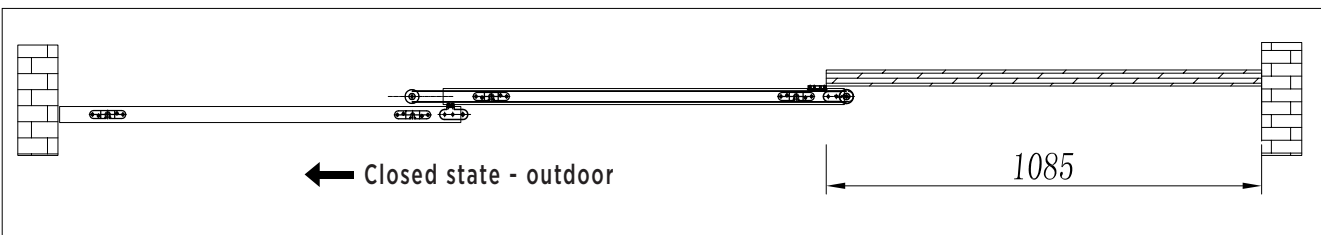

3 PANEL DOOR SLIDING SET:

OSL-TW-03 R STD AN
Right Hand Opening

MRP (₹) 20,077