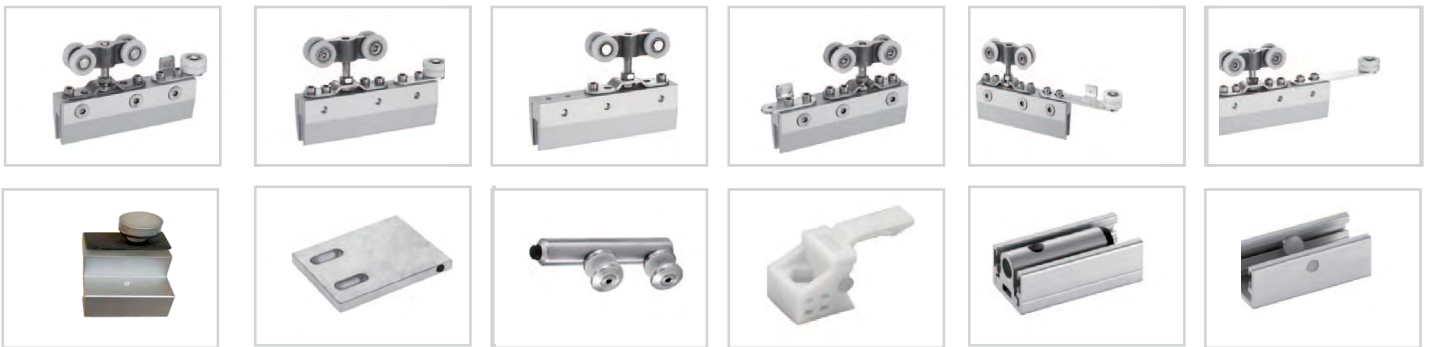

TELESCOPIC GLASS SLIDING SYSTEMS

Ozone introduces the Glass Synchronized Manual Telescopic Sliding Door System to achieve maximum clear door opening space. Its door panels can be stacked on one side in-line with top track and require minimum parking space.

Its ideal applications are in residential and commercial interior spaces as internal partitioning system. For more details, send an enquiry at support@ozone-india.com

Specifications:

- Maximum Width of Panels-1000mm
- Maximum Weight of Panels-90Kg
- Maximum Thickness of Glass-10/12mm
- Available Track length-3mtr & 4mtr
- Finish: Aluminum Anodized

3 PANEL DOOR SLIDING SET:

4 PANEL DOOR SLIDING SET: