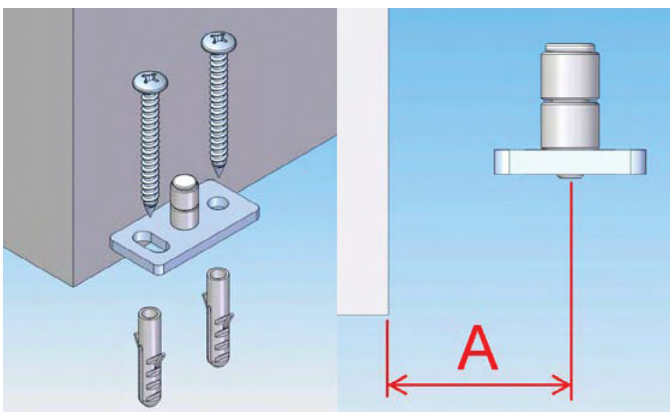

OZ-SD-754 (Floor Guide)