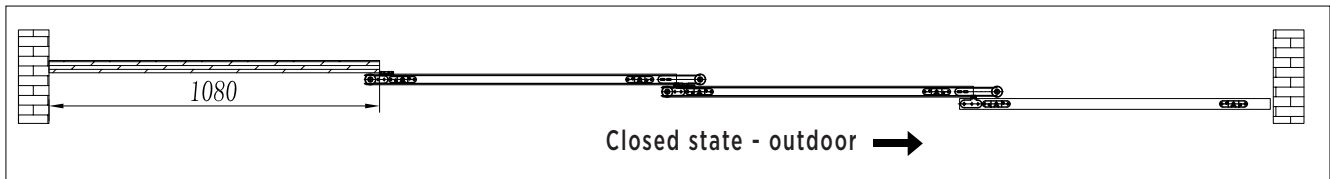

OSL-TW-04 L Std AN **MRP (₹) 31,838**
Left Hand Opening

TOP TRACK & ACCESSORIES

Top Track & Accessories For 3 Panels (OSL-TG-3R/3L)

OSL-TW-Track-ACC-3mtr AN 3mtr Track with other Accessories	MRP (₹) 24,732/set	OSL-TW-Track-ACC-4mtr AN 4mtr Track with other Accessories	MRP (₹) 33,912/set
Top Track-2Pcs.	Pelmet Cover-2Pcs.	SS Rope, 2.3mtr-1Pc.	

Top Track & Accessories For 4 Panels (OSL-TG-4R/4L)

OSL-TW-Track-ACC-3mtr AN 3mtr Track with other Accessories	OSL-TW-Track-ACC-4mtr AN 4mtr Track with other Accessories
Top Track-2Pcs.	Pelmet Cover-2Pcs.
	SS Rope, 2.3mtr-1Pc.

Additional Accessories Required For 4 Panels

OSL-TGW-Track-3mtr AN for 3mtr
(Bottom U channel 1pc) **MRP (₹) 8,046**

OR

OSL-TGW-Track-4mtr AN for 4mtr
(Bottom U channel 1pc) **MRP (₹) 10,692**

OSL-TGW-Rope-2mtr SS
(SS Rope 2.3 mtr 1pc) **MRP (₹) 714**