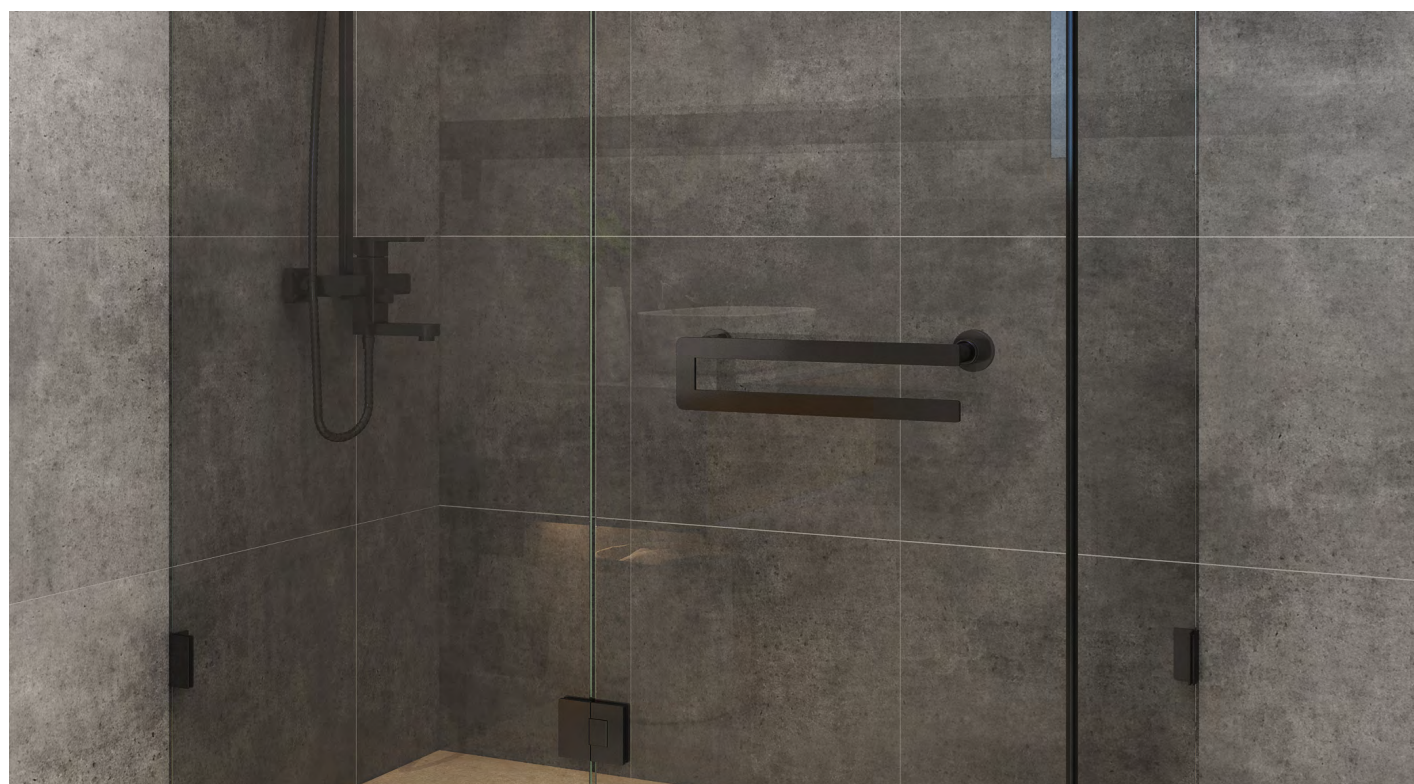

Product Image	Product Name	Description	MRP (₹)
	OGH-TB-4 PSS	Shower Door Handle with Towel Bar	4,875
	OGH-TBK-1 PSS	Towel Bar with Knob	2,887
	OGH-TBK-2 SSS	Towel Bar with Knob	2,823
	OGH-TBK-2 PSS	Towel Bar with Knob	2,823
	OGH-11 19x171 SSS	Shower Door Handle	1,540