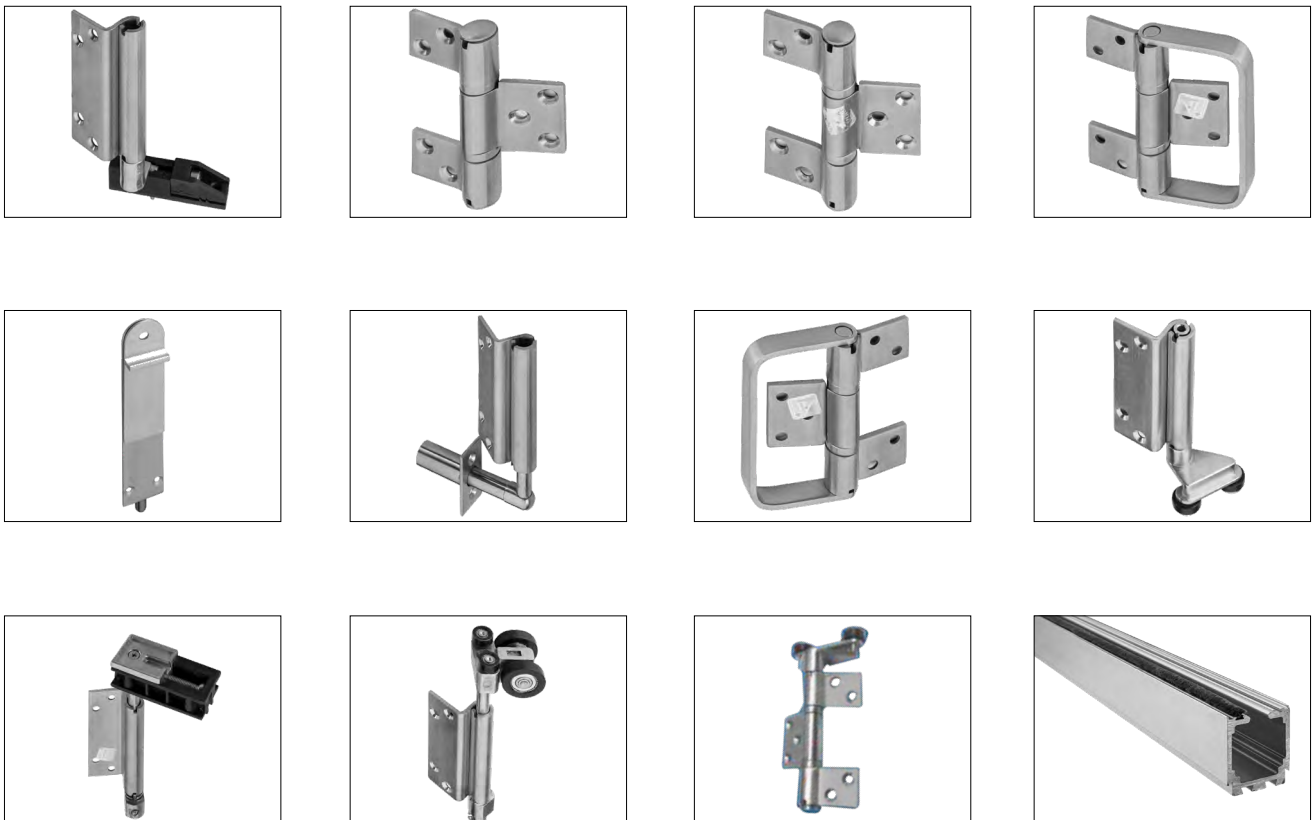

Note:- For ordering purpose refer the table on next page.