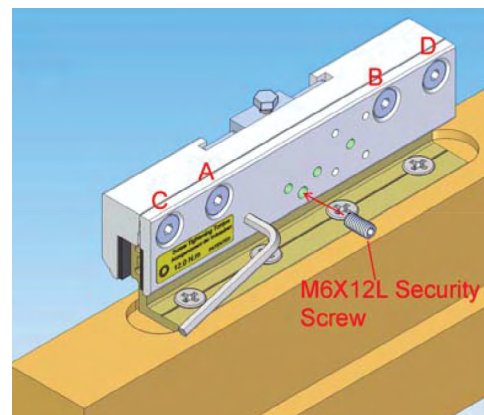

OZ-LYON-101 (Wooden Clamp)