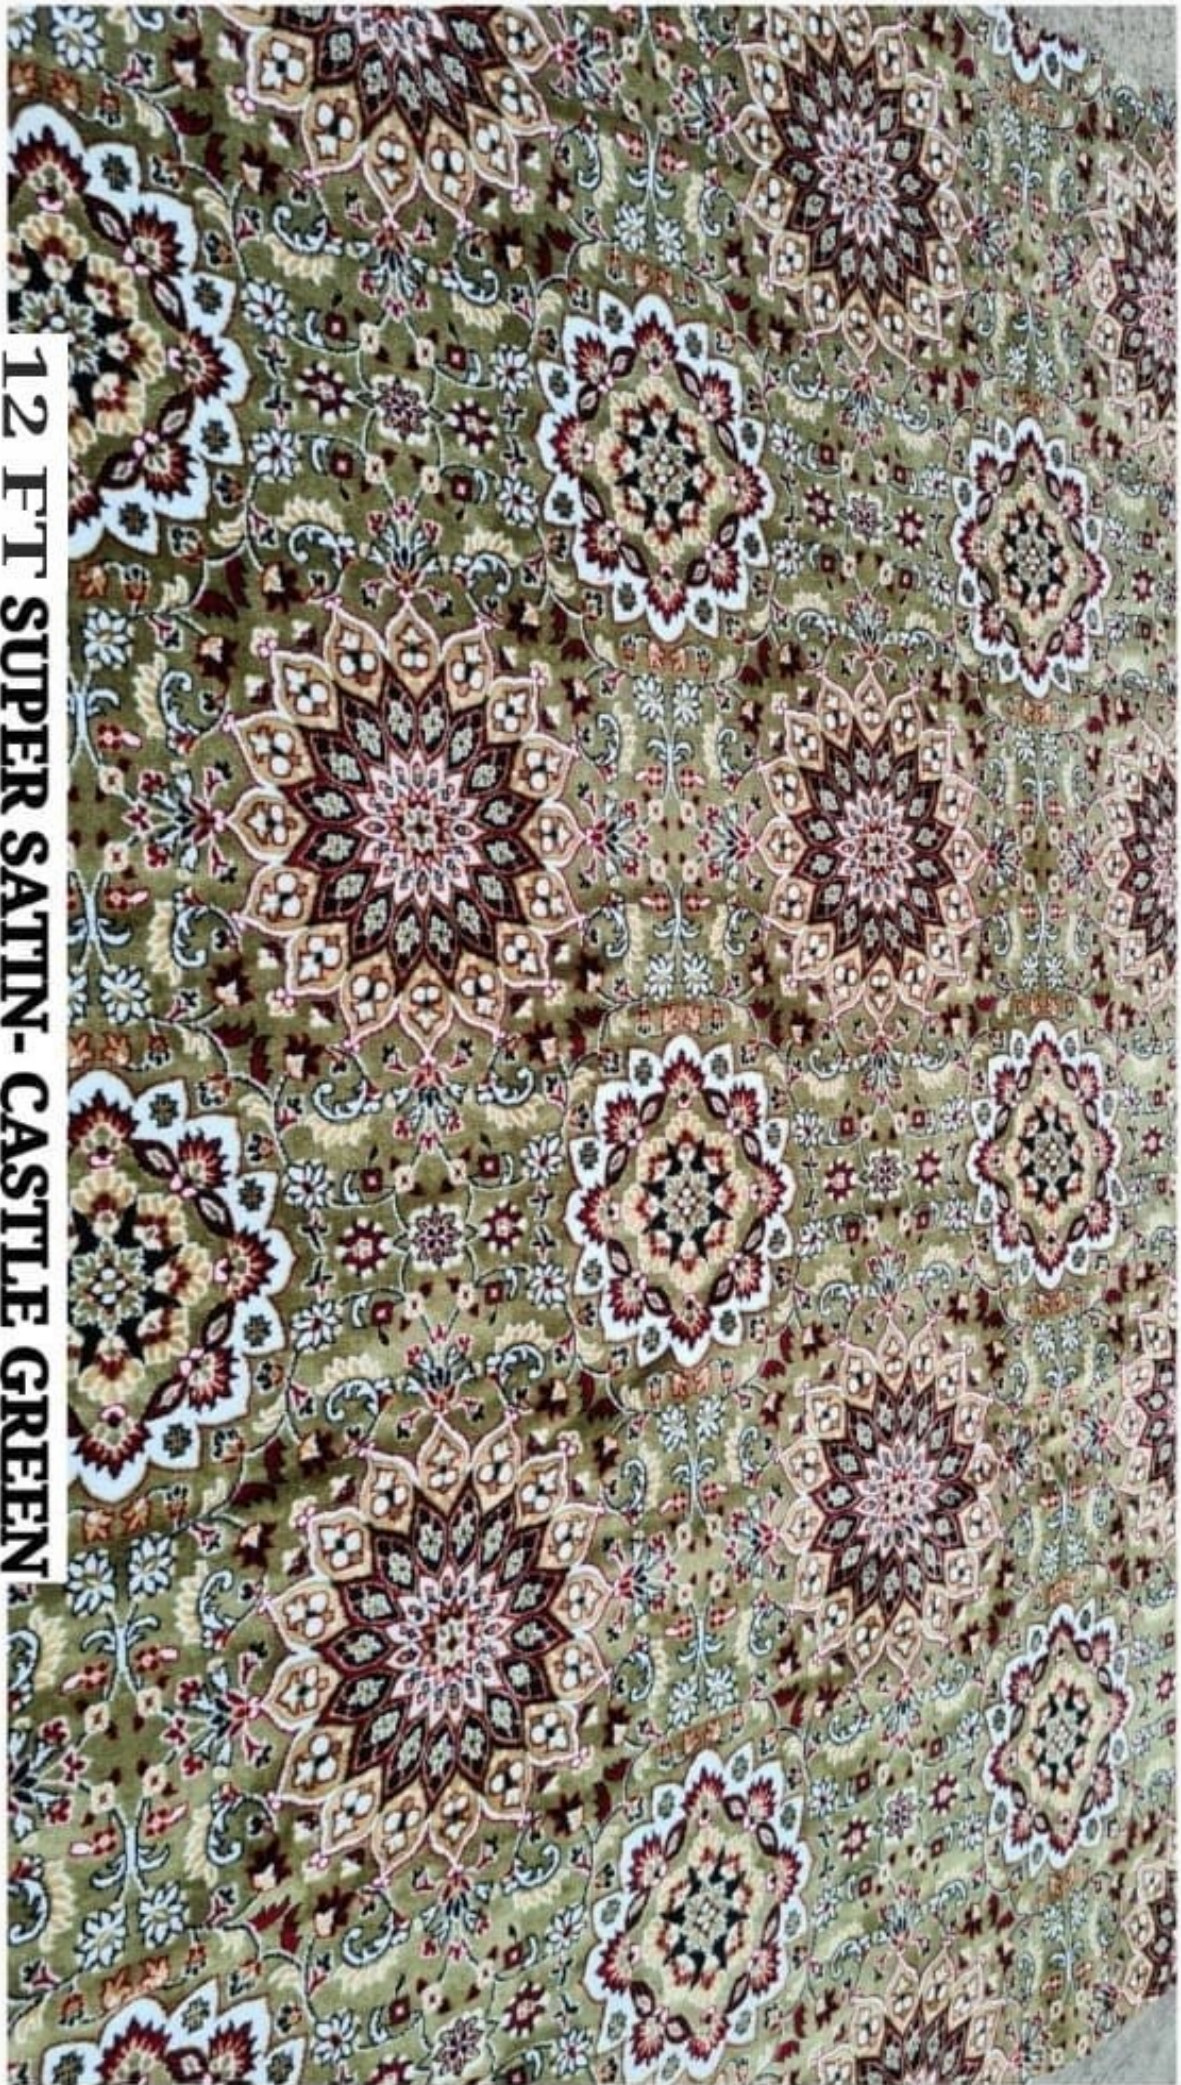

# Satin

6mm Super Soft Designer Carpet

12ft

FLORENCE MAROON

FLORENCE BLUE

GULREZ RED

MYSTIQUE GREY

GULREZ GREEN

PALACE MAROON

HARMONY GREY

CASTLE GREEN

FLORENCE GOLDEN

FLORENCE GREEN

Quality	Thickness	Material
1500 GSM +5%	5-6 mm	PF Silky Yarn

- Super Soft
- Stain Resistant
- Subtle Shining
- Stylish Patterns
- Fast Colors
- Long Life
- Anti Allergic
- Breathable Yarn

M.R.P. 100/- Sqft.

12ft ROYAL SATIN - FLORENCE MAROON

**12 FT SATIN - FLORENCE BLUE**

**12ft - ROYAL SATIN FLORENCE GOLDEN**

**12 FT SUPER SATIN- CASTLE GREEN**

**12ft SUPER SATIN - MYSTIQUE GREY**

**12ft SUPER SATIN - HARMONY GREY**

**12ft ROYAL SATIN - MISTIQUE GOLD**

**12FT ROYAL SATIN-PALACE RED**

12FT ROYAL SATIN-KASHMIRI BOX

12FT ROYAL SATIN-GULREZ MAROON

12FT ROYAL SATIN-GULREZ GREEN

**12Ft ROYAL SATIN - FLORIDA GREY**

**12FT ROYAL SATIN-FLORIDA GOLDEN**