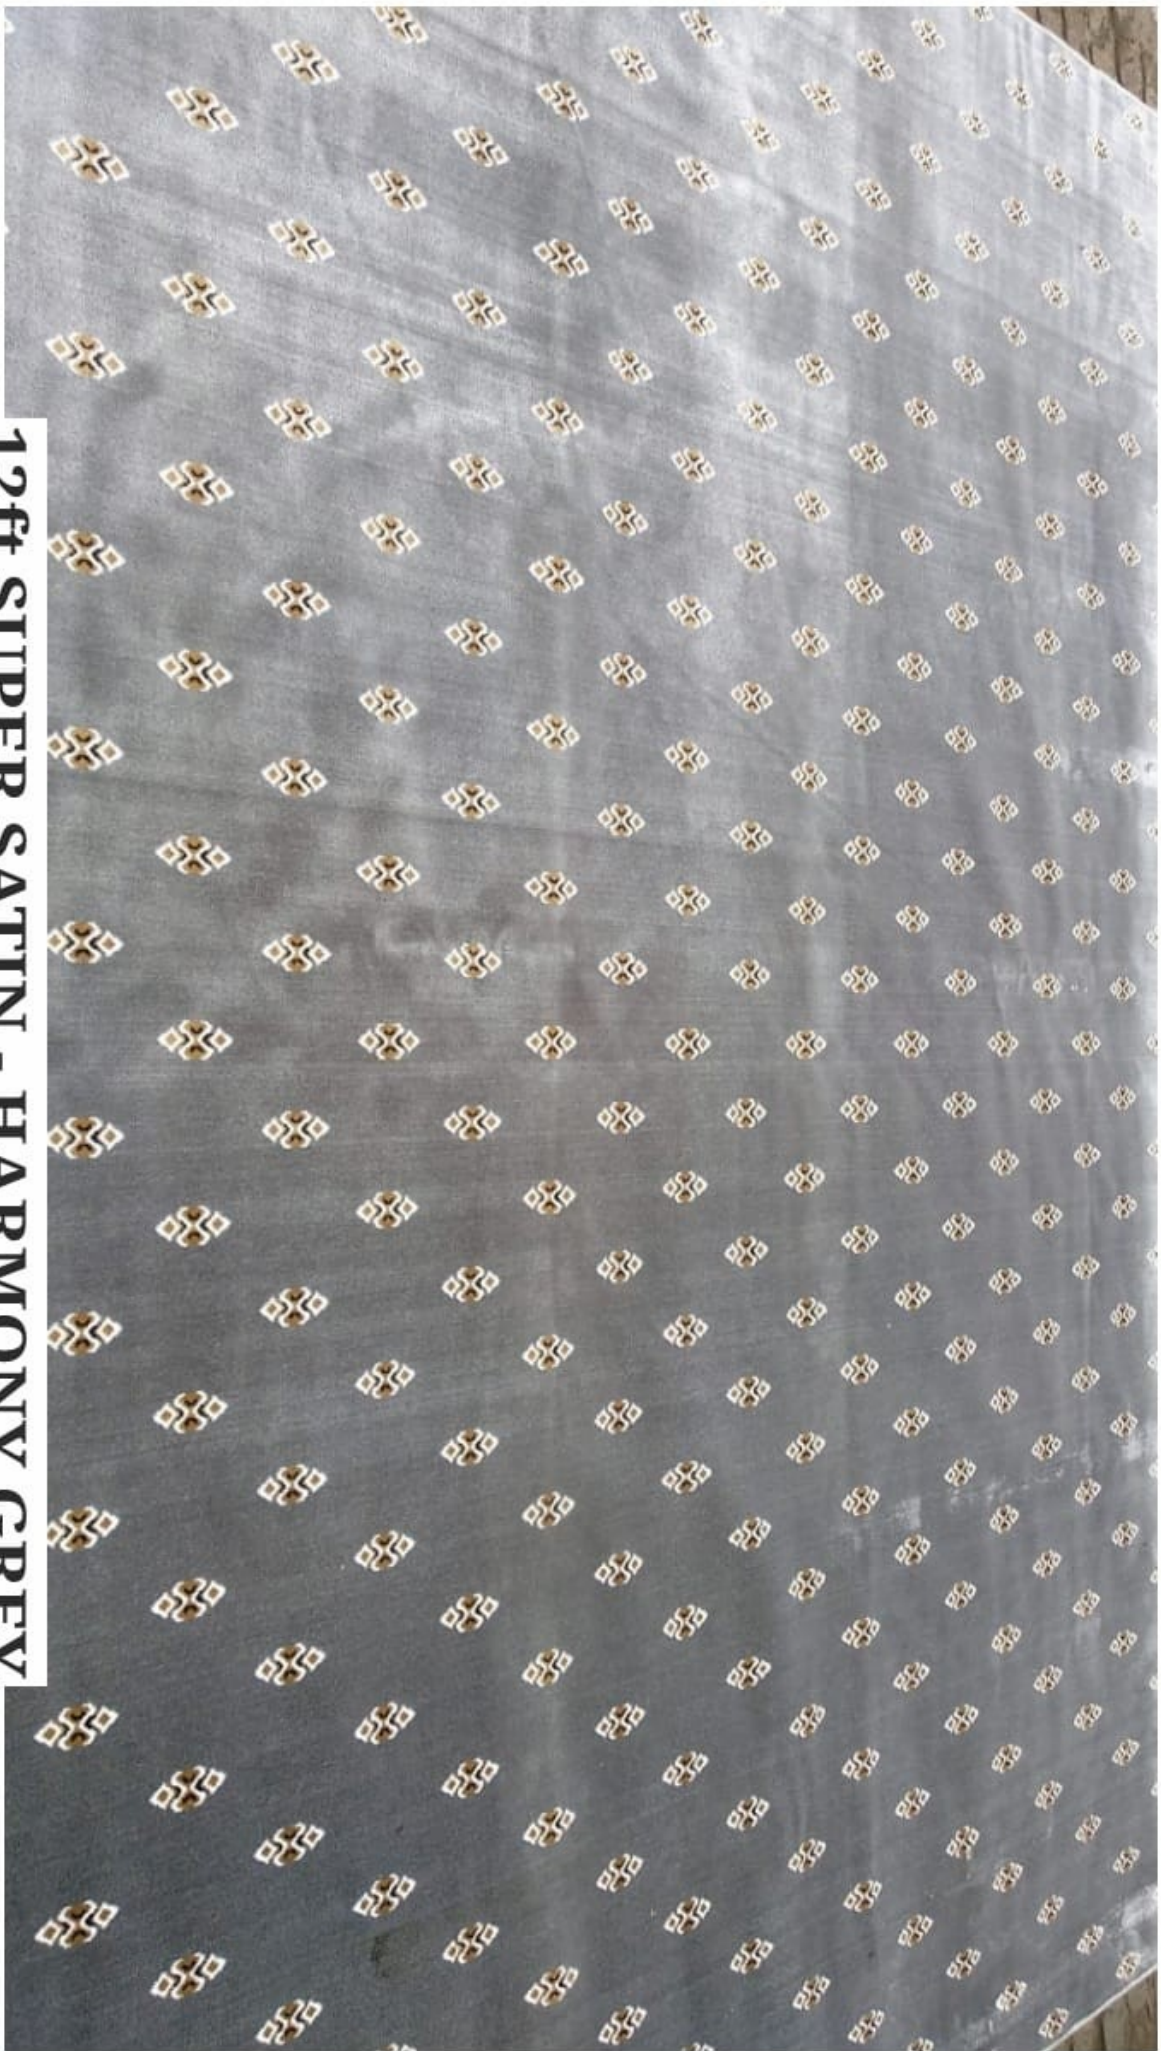

PALACE MAROON

HARMONY GREY

CASTLE GREEN

FLORENCE GOLDEN

FLORENCE GREEN

Quality	Thickness	Material
1500 GSM +5%	5-6 mm	PF Silky Yarn

- Super Soft
- Stain Resistant
- Subtle Shining
- Stylish Patterns
- Fast Colors
- Long Life
- Anti Allergic
- Breathable Yarn

M.R.P. 100/- Sqft.

12ft ROYAL SATIN - FLORENCE MAROON

**12 FT SATIN - FLORENCE BLUE**

**12ft - ROYAL SATIN FLORENCE GOLDEN**

**12 FT SUPER SATIN- CASTLE GREEN**

**12ft SUPER SATIN - MYSTIQUE GREY**

**12ft SUPER SATIN - HARMONY GREY**

**12ft ROYAL SATIN - MISTIQUE GOLD**

**12FT ROYAL SATIN-PALACE RED**

12FT ROYAL SATIN-KASHMIRI BOX

12FT ROYAL SATIN-GULREZ MAROON

12FT ROYAL SATIN-GULREZ GREEN

**12Ft ROYAL SATIN - FLORIDA GREY**

**12FT ROYAL SATIN-FLORIDA GOLDEN**