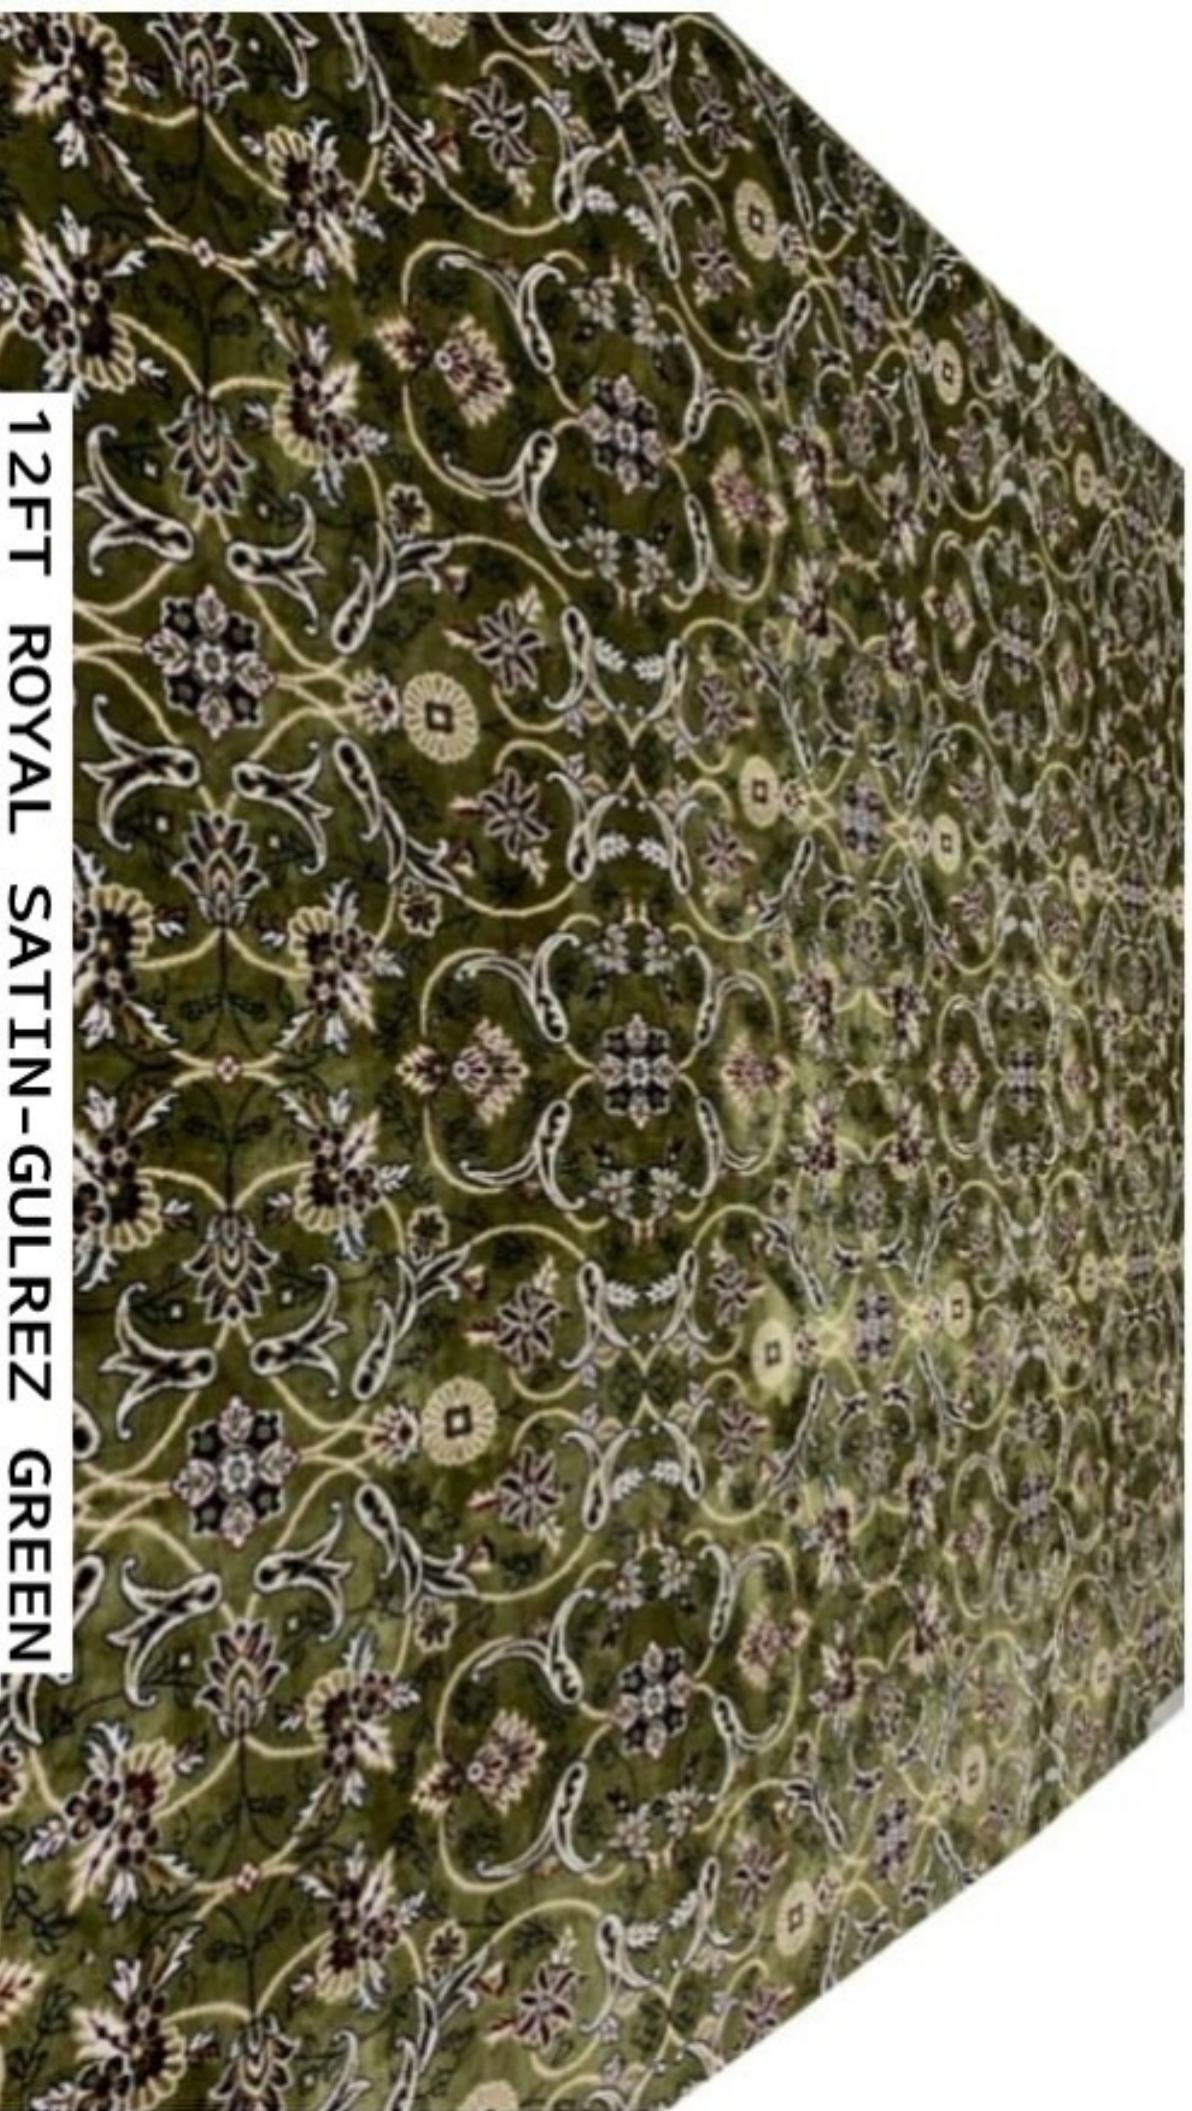

PALACE MAROON

HARMONY GREY

CASTLE GREEN

FLORENCE GOLDEN

FLORENCE GREEN

Quality	Thickness	Material
1500 GSM +5%	5-6 mm	PF Silky Yarn

- Super Soft
- Stain Resistant
- Subtle Shining
- Stylish Patterns
- Fast Colors
- Long Life
- Anti Allergic
- Breathable Yarn

M.R.P. 100/- Sqft.

12ft ROYAL SATIN - FLORENCE MAROON

**12 FT SATIN - FLORENCE BLUE**

**12ft - ROYAL SATIN FLORENCE GOLDEN**

**12 FT SUPER SATIN- CASTLE GREEN**

**12ft SUPER SATIN - MYSTIQUE GREY**

**12ft SUPER SATIN - HARMONY GREY**

**12ft ROYAL SATIN - MISTIQUE GOLD**

**12FT ROYAL SATIN-PALACE RED**

12FT ROYAL SATIN-KASHMIRI BOX

12FT ROYAL SATIN-GULREZ MAROON

12FT ROYAL SATIN-GULREZ GREEN

**12Ft ROYAL SATIN - FLORIDA GREY**

**12FT ROYAL SATIN-FLORIDA GOLDEN**