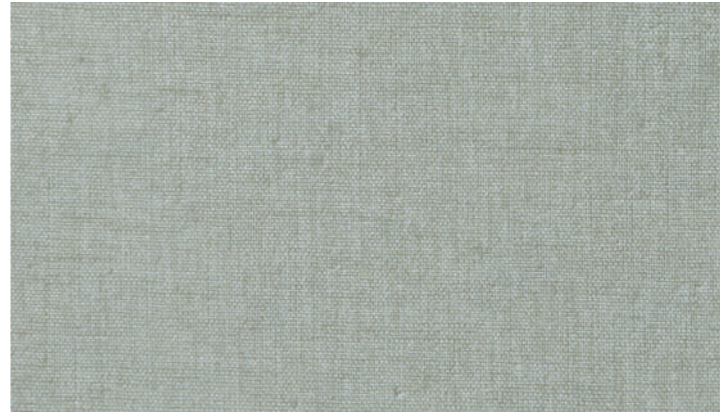

CenturyPlyIndia YouTube Centuryply1986 decorativesbycenturyply decoratives_by_centuryply
SMS CPIL to 56070 for any queries
Please call Customer Care at 1800-5722-122

Fabric

4813 SF Lace Weave

4814 SF Georgette weave

4817 SF Twill Weave

4815 SF Dot Fabric

4803 SF Armenia Linen

4804 SF Georgia Linen

4801 SF Light Weave

4802 SF Dark Weave

4816 SF Satin Weave

4818 SF Modal Fabric

4819 MT Toile Fabric

MATTE

105 SF Accro White

3108 SF Shell White

169 SF Antique Beige

3234 SF Light Grey

3235 MT Dark Grey

MATTE