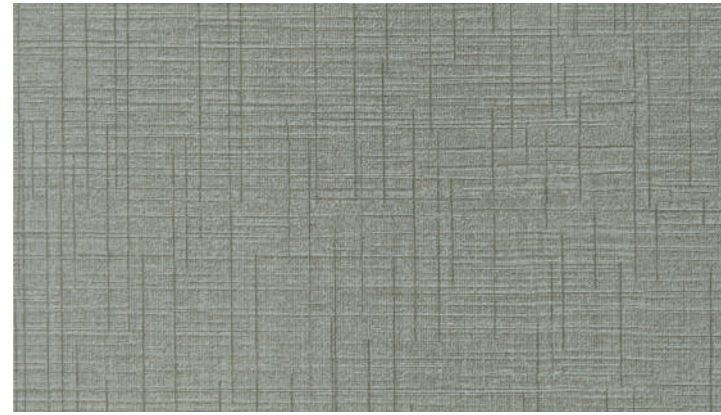

CenturyPlyIndia YouTube Centuryply1986 decorativesbycenturyply decoratives_by_centuryply
SMS CPIL to 56070 for any queries
Please call Customer Care at 1800-5722-122

Fabric

4813 SF Lace Weave

4814 SF Georgette weave

4817 SF Twill Weave

4815 SF Dot Fabric

4803 SF Armenia Linen

4804 SF Georgia Linen

4801 SF Light Weave

4802 SF Dark Weave

4816 SF Satin Weave

4818 SF Modal Fabric

4819 MT Toile Fabric

MATTE

105 SF Accro White

3108 SF Shell White

169 SF Antique Beige

3234 SF Light Grey

3235 MT Dark Grey

MATTE