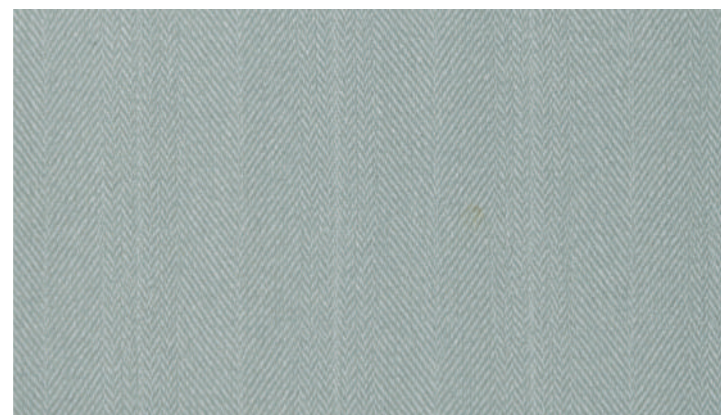

CenturyPlyIndia YouTube Centuryply1986 decorativesbycenturyply decoratives_by_centuryply
SMS CPIL to 56070 for any queries
Please call Customer Care at 1800-5722-122

Fabric

4813 SF Lace Weave

4814 SF Georgette weave

4817 SF Twill Weave

4815 SF Dot Fabric

4803 SF Armenia Linen

4804 SF Georgia Linen

4801 SF Light Weave

4802 SF Dark Weave

4816 SF Satin Weave

4818 SF Modal Fabric

4819 MT Toile Fabric

MATTE

105 SF Accro White

3108 SF Shell White

169 SF Antique Beige

3234 SF Light Grey

3235 MT Dark Grey

MATTE