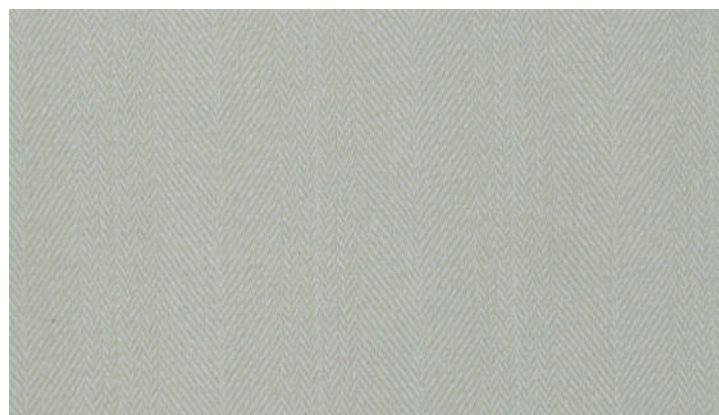

CenturyPlyIndia YouTube Centuryply1986 decorativesbycenturyply decoratives_by_centuryply
SMS CPIL to 56070 for any queries
Please call Customer Care at 1800-5722-122

Fabric

4813 SF Lace Weave

4814 SF Georgette weave

4817 SF Twill Weave

4815 SF Dot Fabric

4803 SF Armenia Linen

4804 SF Georgia Linen

4801 SF Light Weave

4802 SF Dark Weave

4816 SF Satin Weave

4818 SF Modal Fabric

4819 MT Toile Fabric

MATTE

105 SF Accro White

3108 SF Shell White

169 SF Antique Beige

3234 SF Light Grey

3235 MT Dark Grey

MATTE