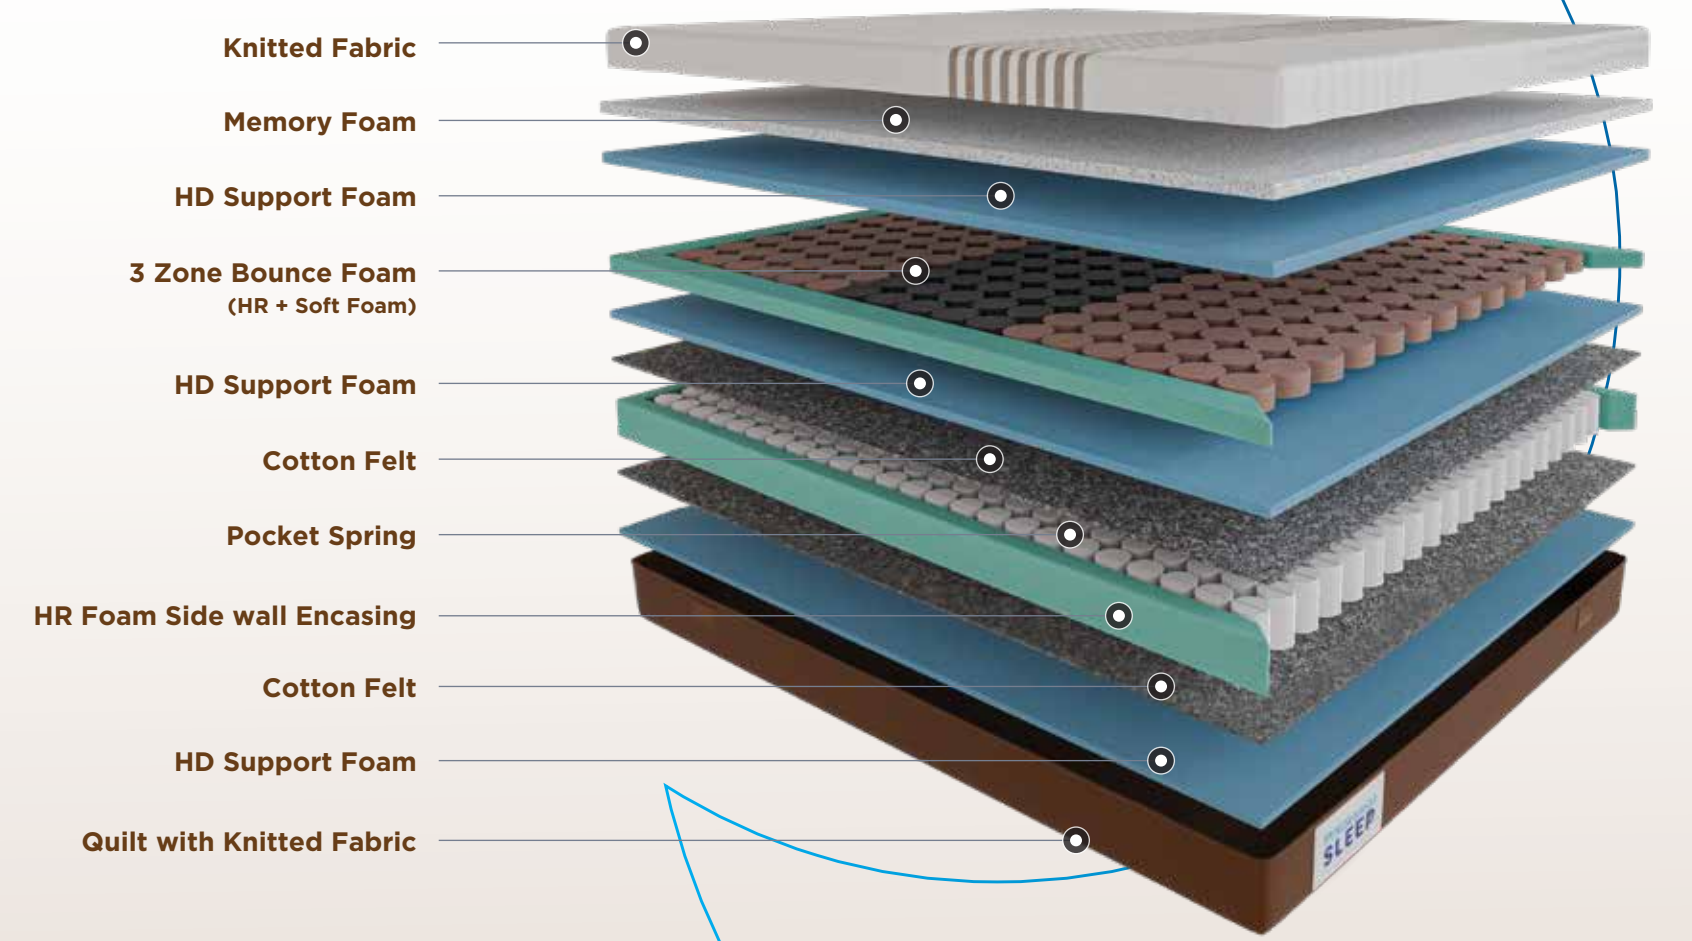

NuvoRest 4 Zone

Bespoke comfort for your ideal sleep

Advanced Motion Isolation

Personalized Firmness Zones

Anti Fungal

Plush And Luxurious Feel

AVAILABLE THICKNESS
8" Inches
6" Inches

FIRMNESS METER