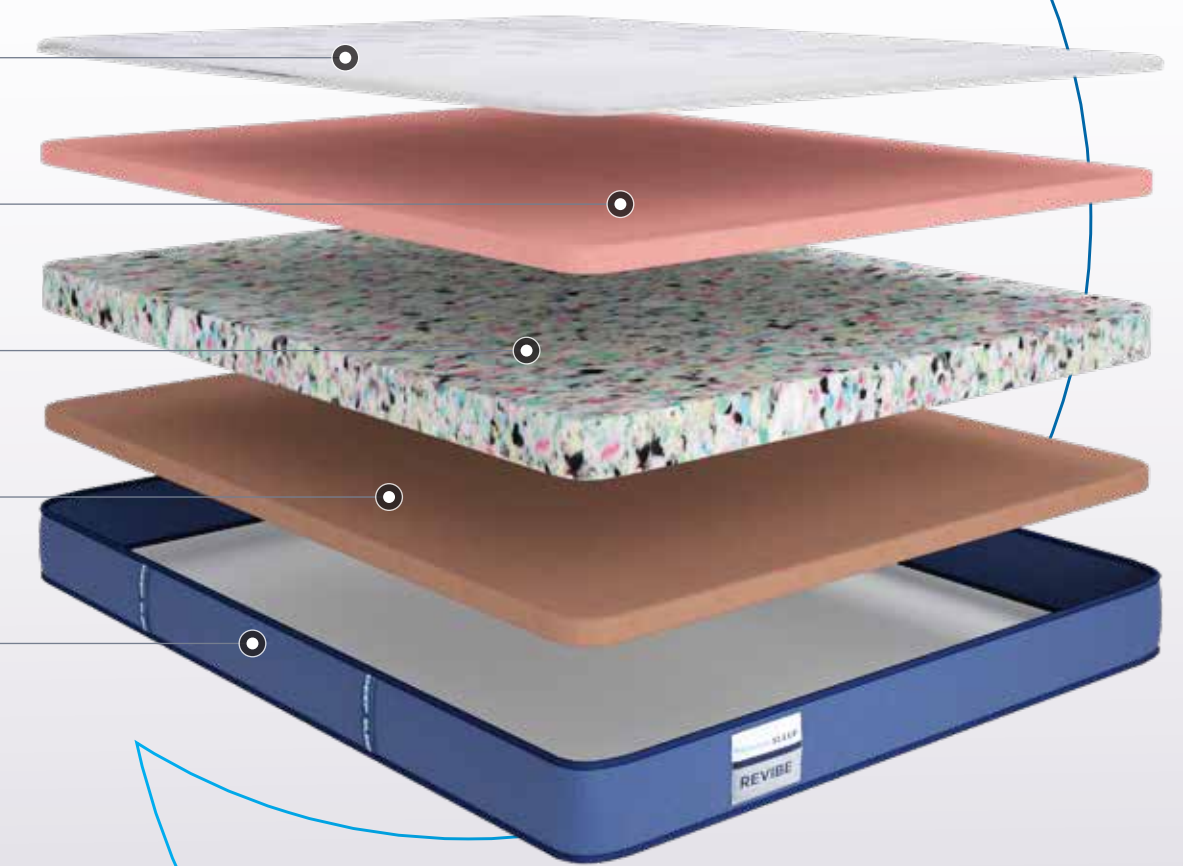

Quilt with Knitted Fabric

HR Foam

HD Rebonded Foam

HD Supportive Foam

Quilt with Knitted Fabric