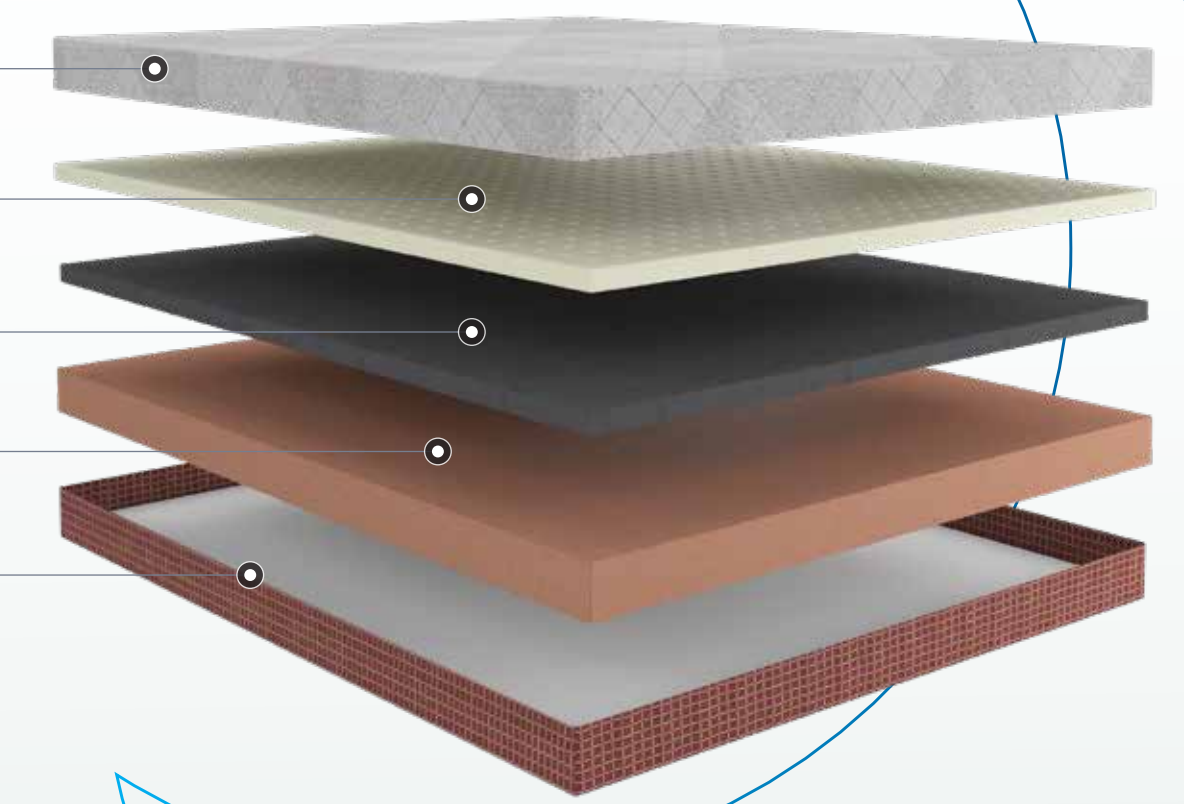

Knitted Fabric

Natural Latex

Super Soft Foam

HR Foam

Anti Skid Fabric