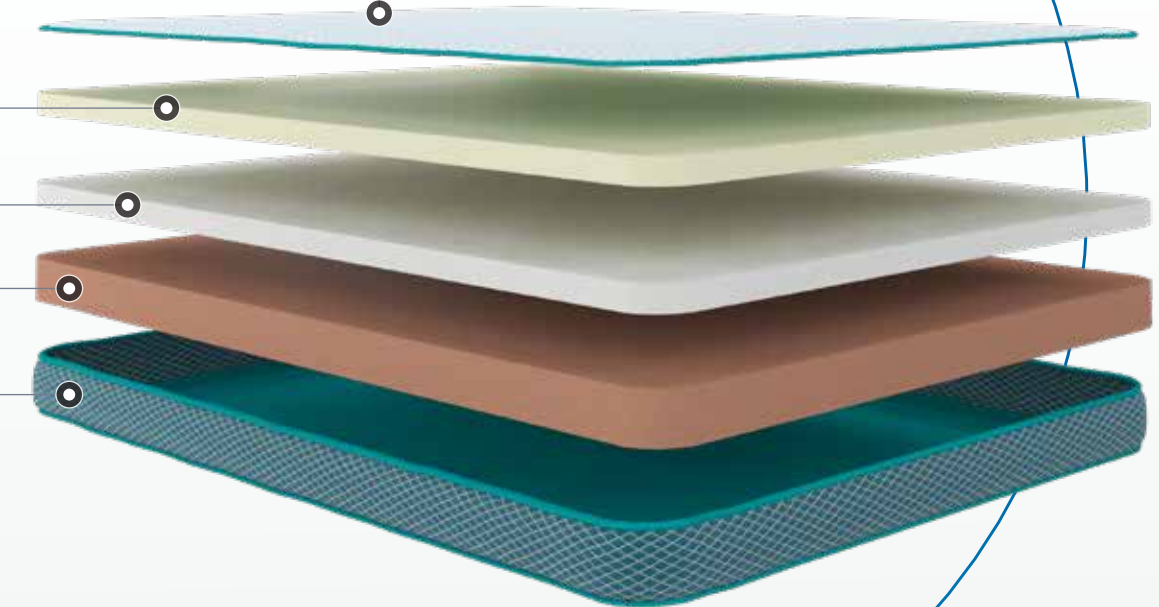

Reversible
Mattress

AVAILABLE
THICKNESS
6" Inches

FIRMNESS
METER

Knitted Fabric

Memory Foam

Super Soft

HR Foam

Knitted Fabric

FOAM MATTRESS

10
YEARS
WARRANTY

FOAM + LATEX
MATTRESS

Airvana | Built to breathe. Built to last

Enhanced
Breathability

100% Organic
Latex

Waterfall Edge
Design

Anti Sagging