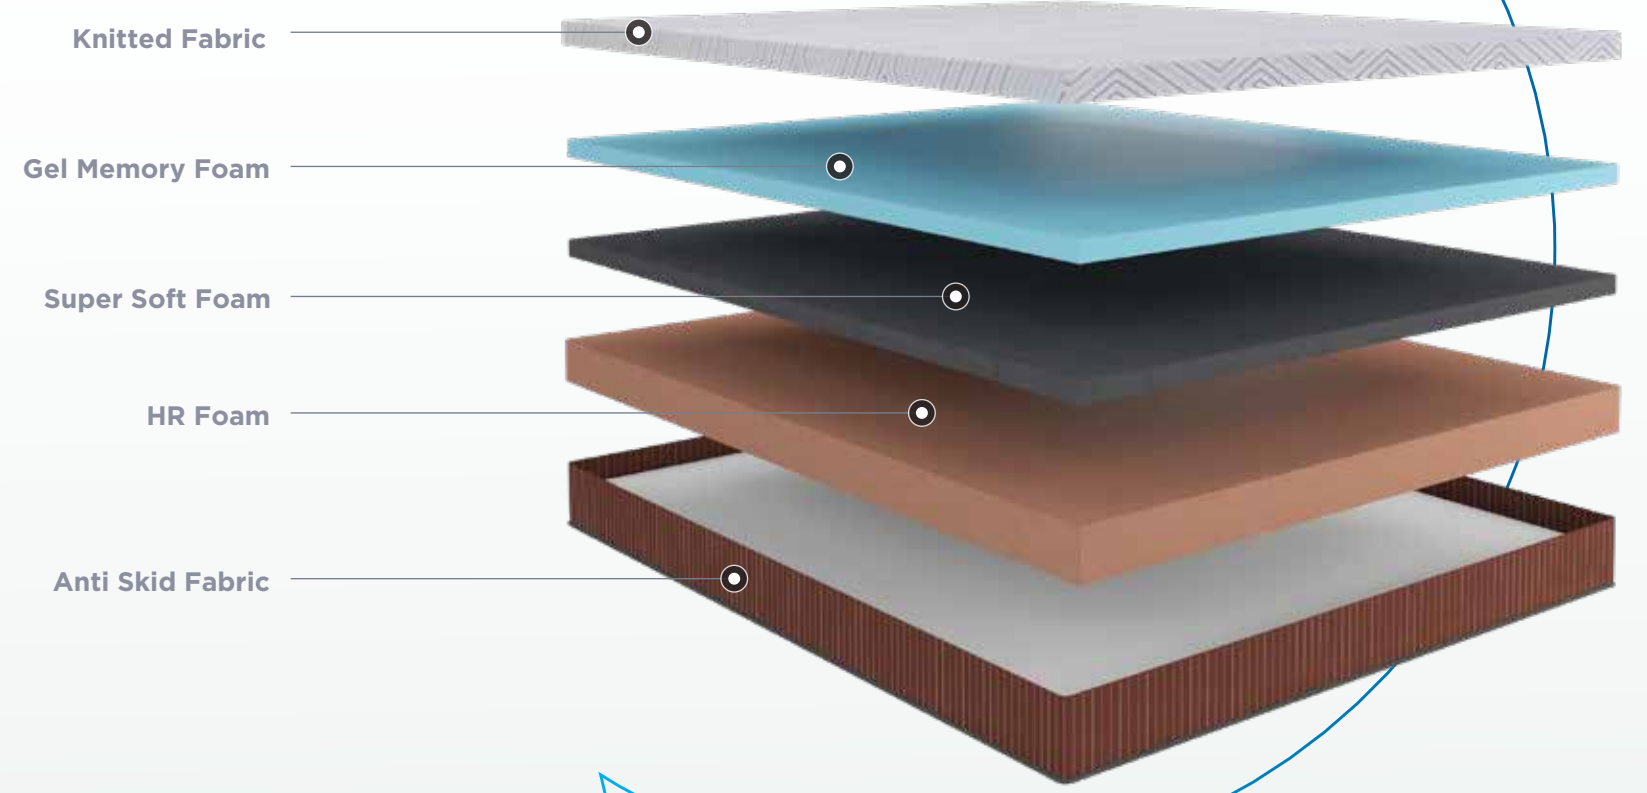

GEL MEMORY
FOAM MATTRESS

Naturacool | Naturally cooler, endlessly better

Cool Air Flow

Superior Body Support

Anti Sagging

AVAILABLE THICKNESS
8" Inches
6" Inches

FIRMNESS METER

Super Soft
Comfort Foam

4 Zone
Supportive Foam
(High Density PU Foam)

Spine Health

TECHNOLOGY

INTRODUCING SPINE HEALTH
TECHNOLOGY™
POWERED BY SMART PROFILE FOAM™

Zone-based
profile for spine
alignment

Even body-weight
distribution and
relaxed muscles