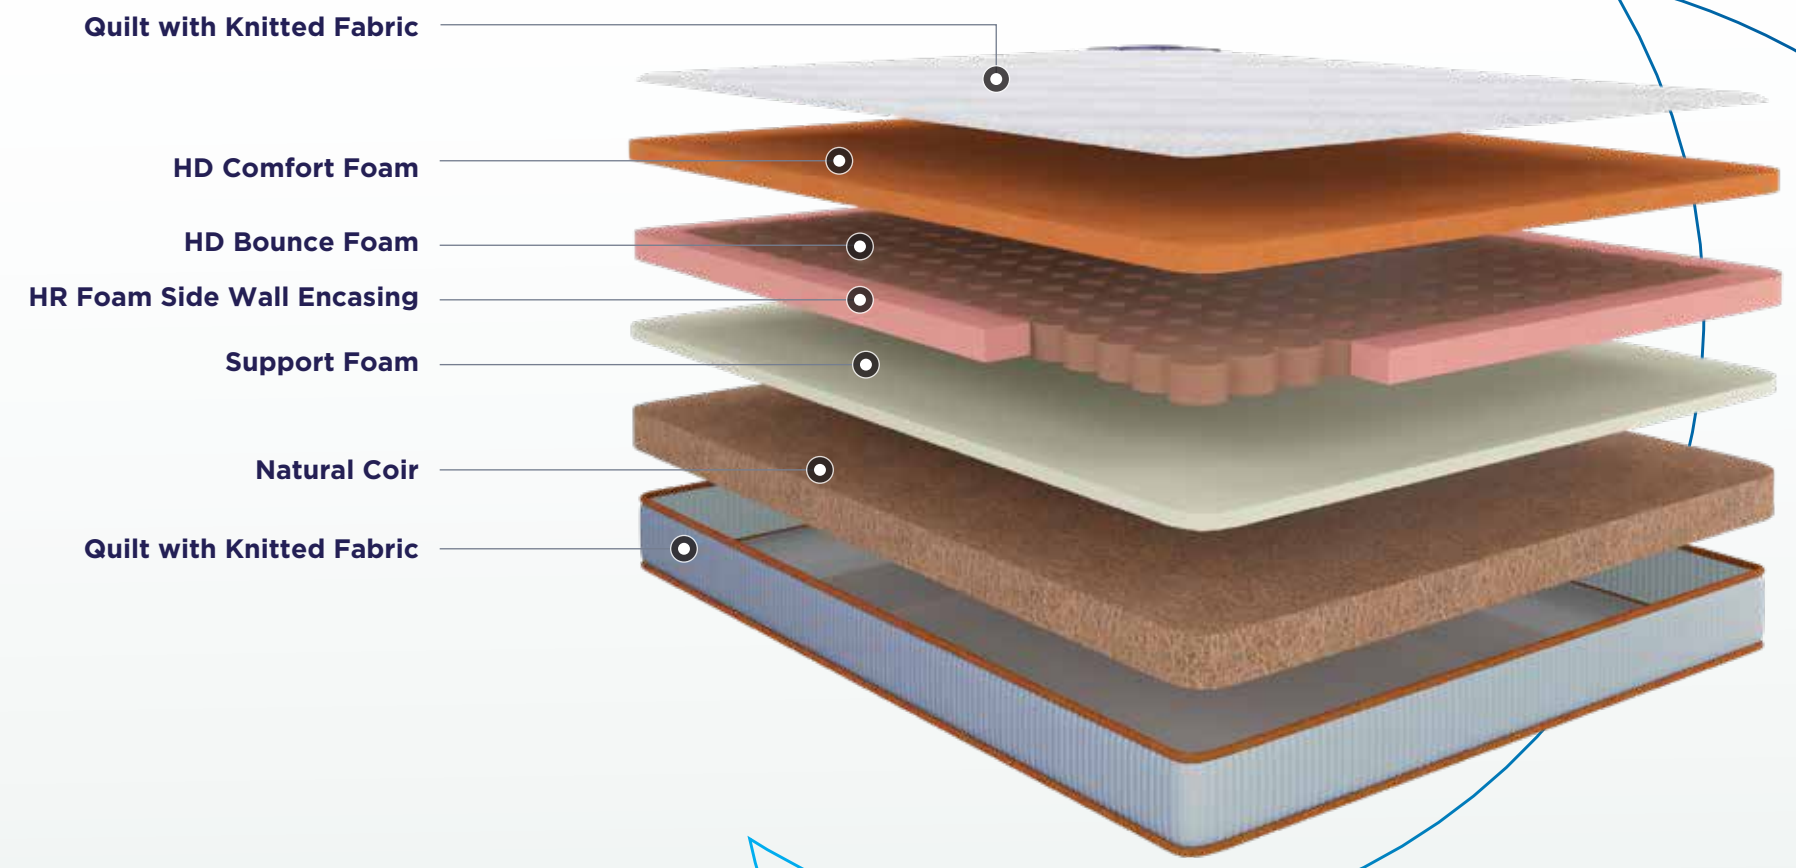

AVAILABLE THICKNESS
6" & 8" Inches

HEALTH PRO

Engineered for best-in-class back support.

10
YEARS
WARRANTY

Revivo | The coolest way to sleep right

Anti-Microbial Fabric

Optimal Spine Support

Reversible Mattress