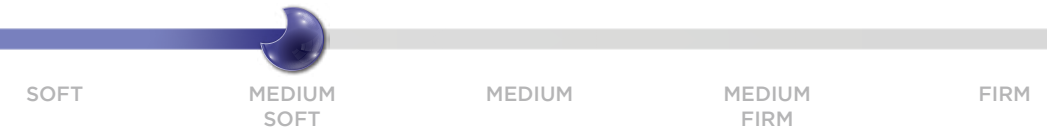

FIRMNESS METER