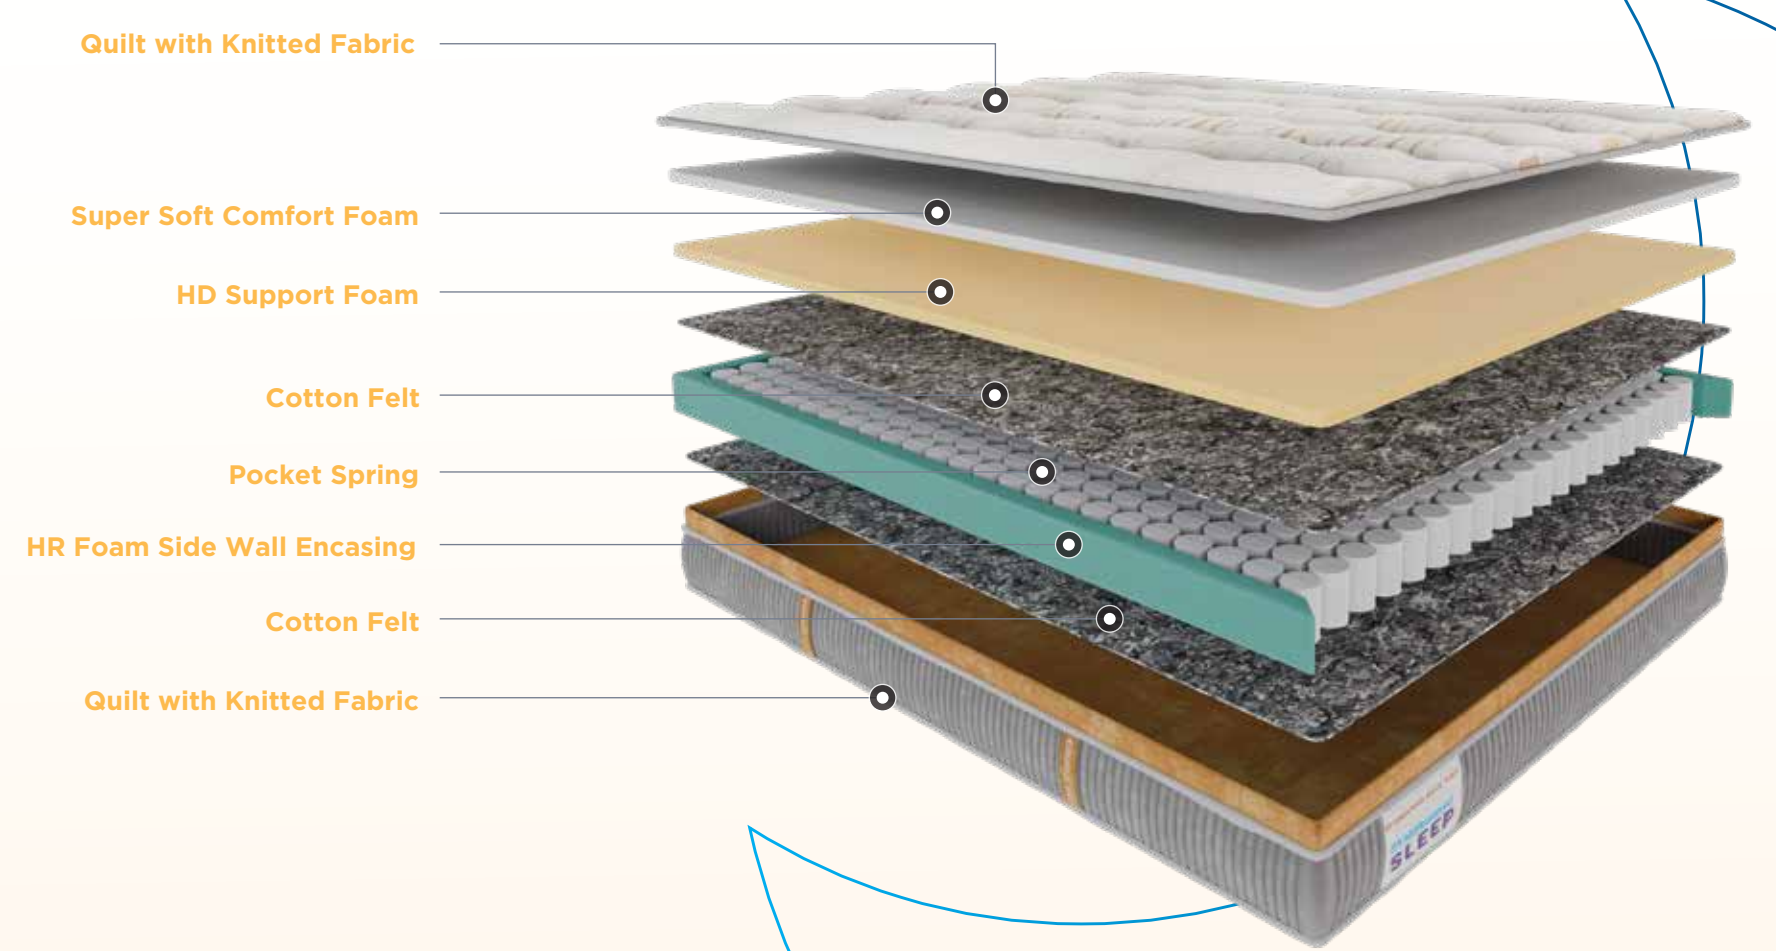

15
YEARS
WARRANTY

Dynamic Box Top

Discover uninterrupted sleep

- Advanced Motion Isolation
- Premium Knitted Fabric
- Superior Body Support
- Box Top Finish

AVAILABLE THICKNESS
6" + 2" Inches