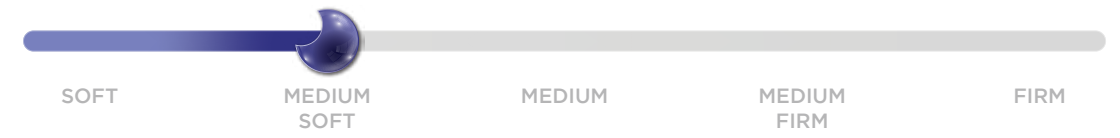

Rejuvenating sleep experience with tailored support

Advanced Motion Isolation

Personalized Firmness Zones

Thermo Regulating

Pressure Point Relief

AVAILABLE THICKNESS
6" + 2" Inches
6" Inches

FIRMNESS METER

Quilt with Knitted Fabric