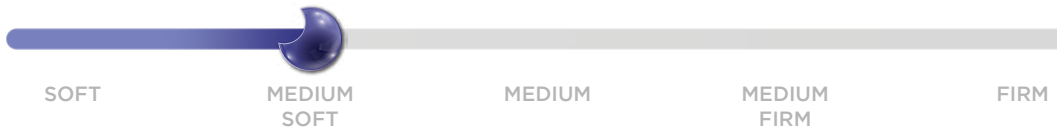

10
YEARS
WARRANTY

Zenpod | Spine support, boxed for you

Plush And
Luxurious Feel

Pressure
Point Relief

Optimal Spine
Support

Reversible
Mattress

AVAILABLE
THICKNESS
6" Inches

FIRMNESS
METER

Knitted Fabric

Memory Foam

Super Soft

HR Foam

Knitted Fabric

FOAM MATTRESS