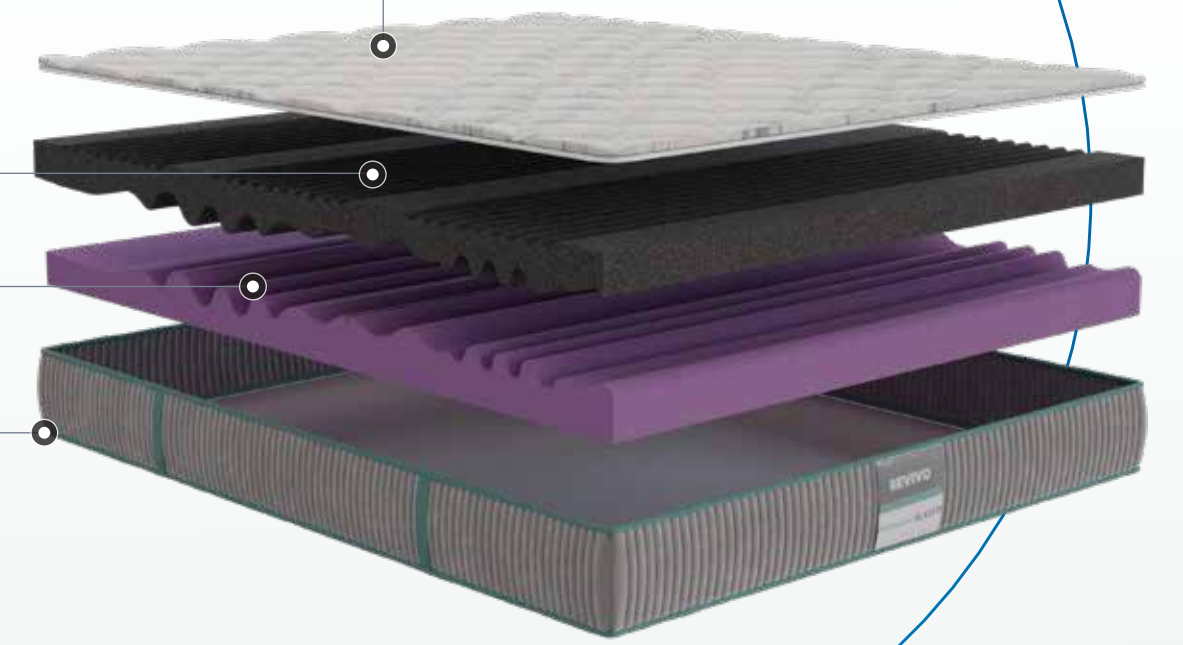

Cool Air Flow

AVAILABLE THICKNESS
6" Inches

FIRMNESS METER

Quilt with Anti-Microbial Knitted Fabric

Super Soft Profiled Comfort Foam

4 Zone Profiled HR Foam

Quilt with Knitted Fabric

10
YEARS
WARRANTY