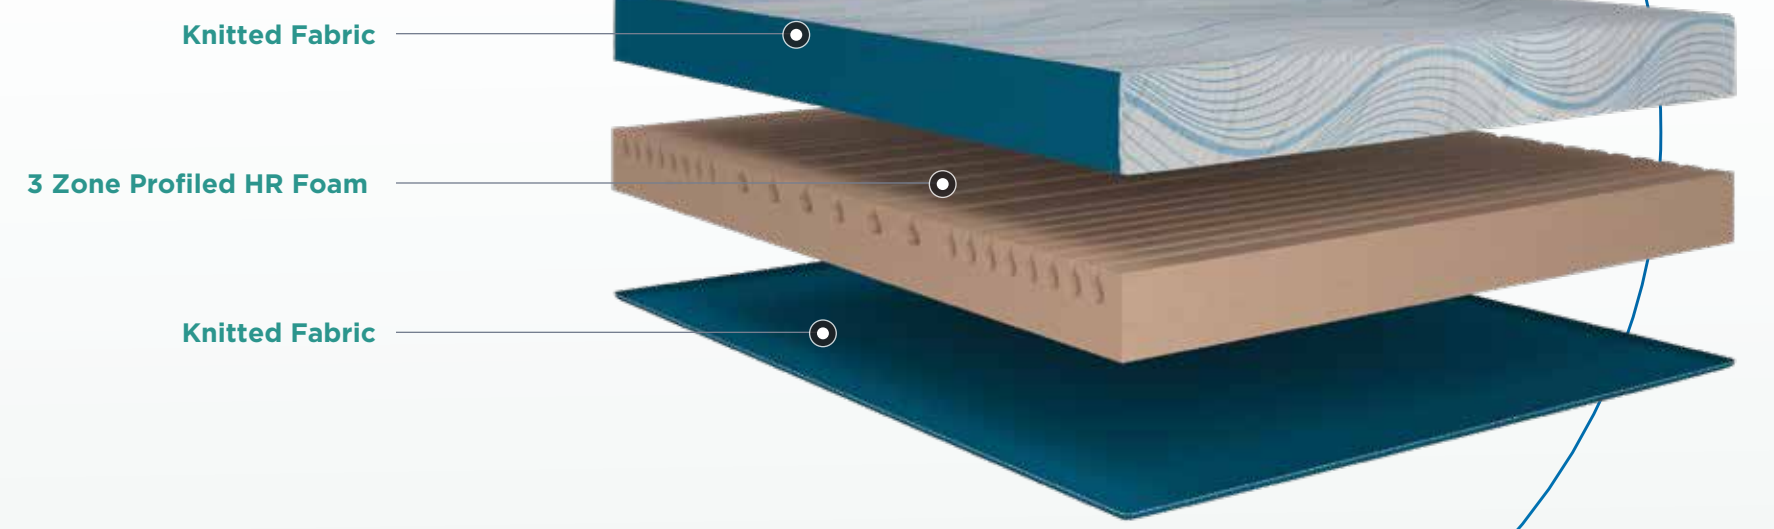

Rejuve

Optimal spine support with thermo-cool comfort

Anti-Static
Fabric

Cool Air Flow

Reversible
Mattress

Optimal Spine
Support

AVAILABLE
THICKNESS
5" Inches

FIRMNESS
METER