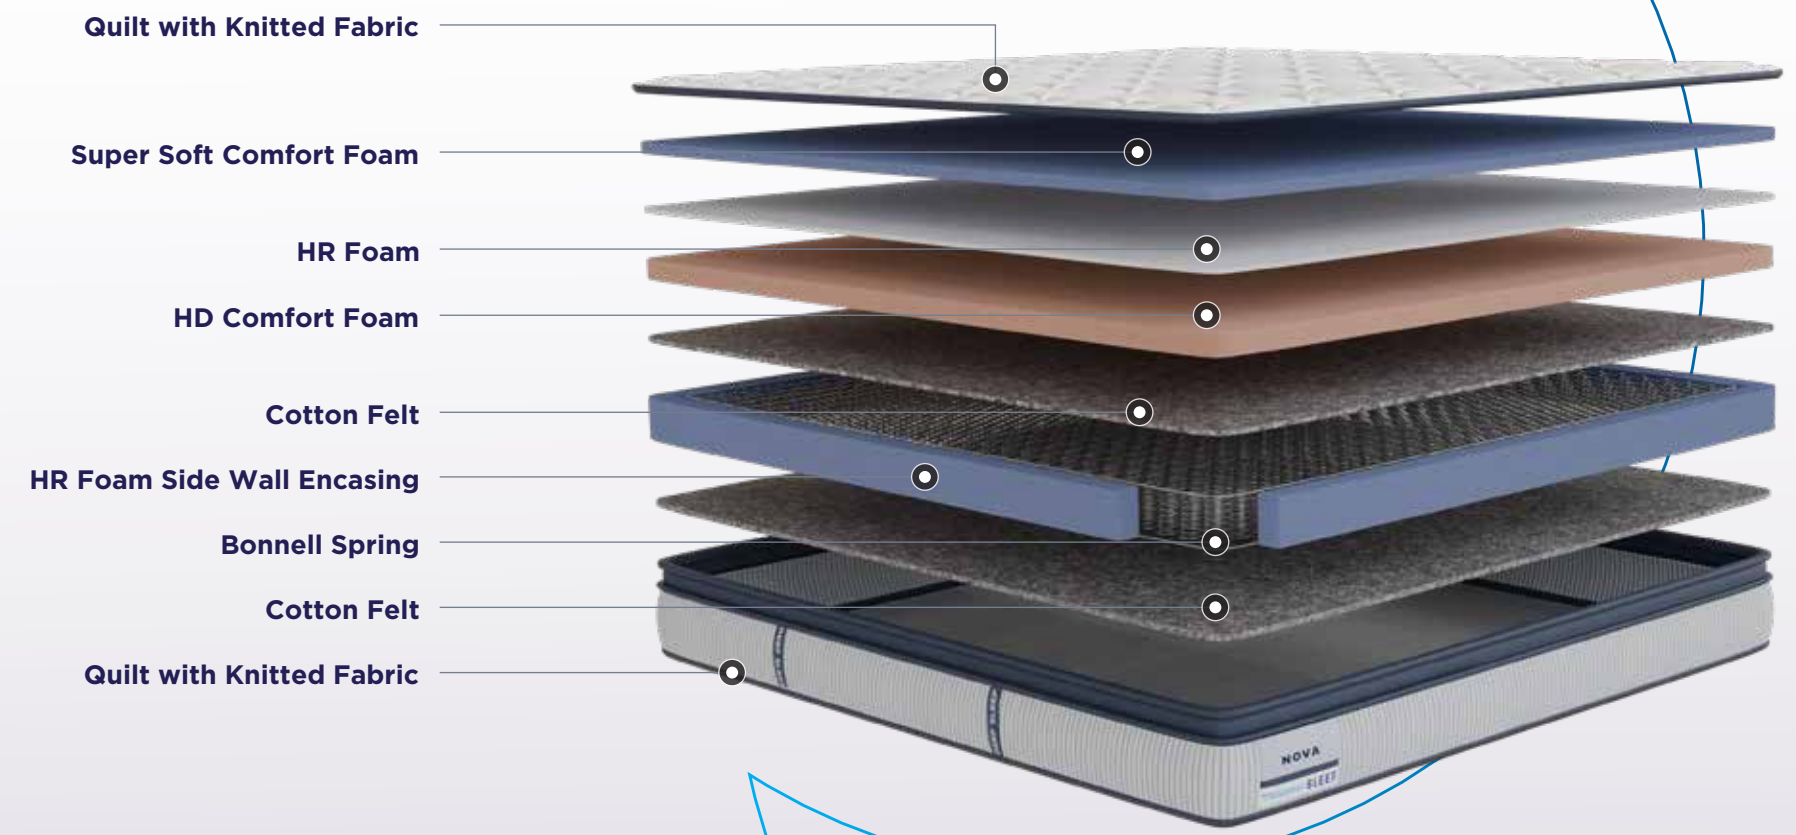

10
YEARS
WARRANTY

Nova | The luxury of comfortable sleep

Enhanced
Breathability

Plush And
Luxurious Feel

Box Top +
Pillow Top

Superior Body
Support

AVAILABLE
THICKNESS
8" Inches

FIRMNESS
METER