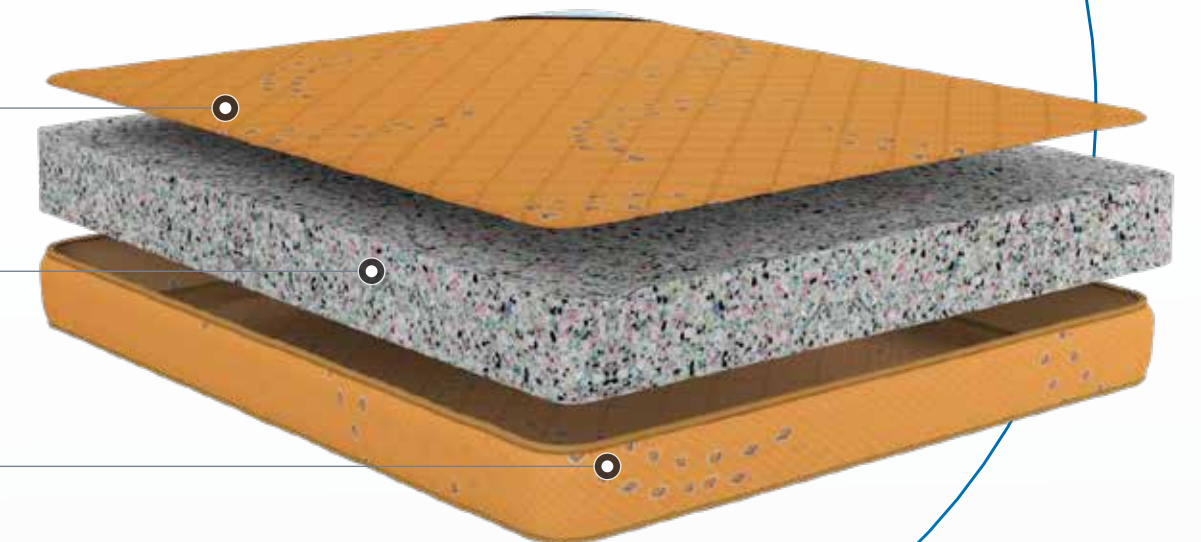

AVAILABLE THICKNESS

5" Inches
4" Inches

FIRMNESS METER

Quilt with Knitted Fabric

HD Rebonded Foam

Quilt with Knitted Fabric

DEEP SLEEP

Designed to enhance the quality of your sleep and re-energise you for the next day.