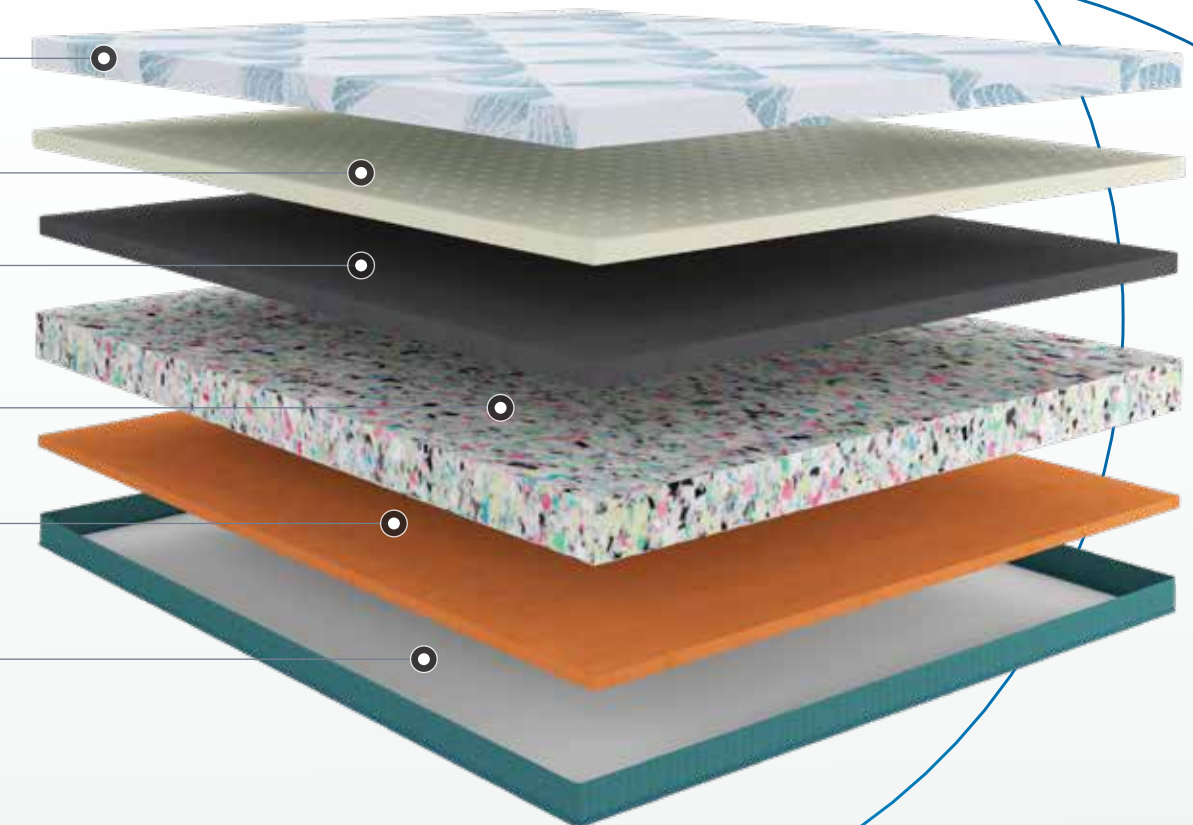

LATEX + BONDED FOAM

Ortho Wave

Breathable latex mattress with complete orthopaedic support

Optimal Spine Support

100% Organic Latex

Cool Air Flow

Allergen Resistant

AVAILABLE THICKNESS

8" Inches
6" Inches

FIRMNESS METER

Knitted Fabric

Natural Latex

Super Soft Comfort Foam

HD Rebonded Foam

Support Foam

Anti Skid Fabric