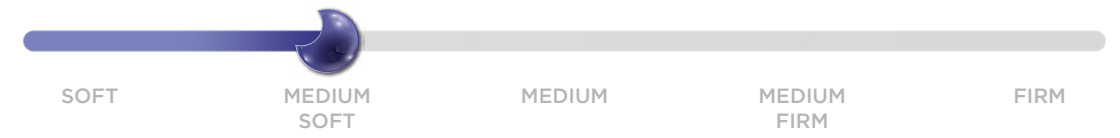

Airvana | Built to breathe. Built to last

Enhanced
Breathability

100% Organic
Latex

Waterfall Edge
Design

Anti Sagging

**AVAILABLE
THICKNESS**
8" Inches
6" Inches

**FIRMNESS
METER**