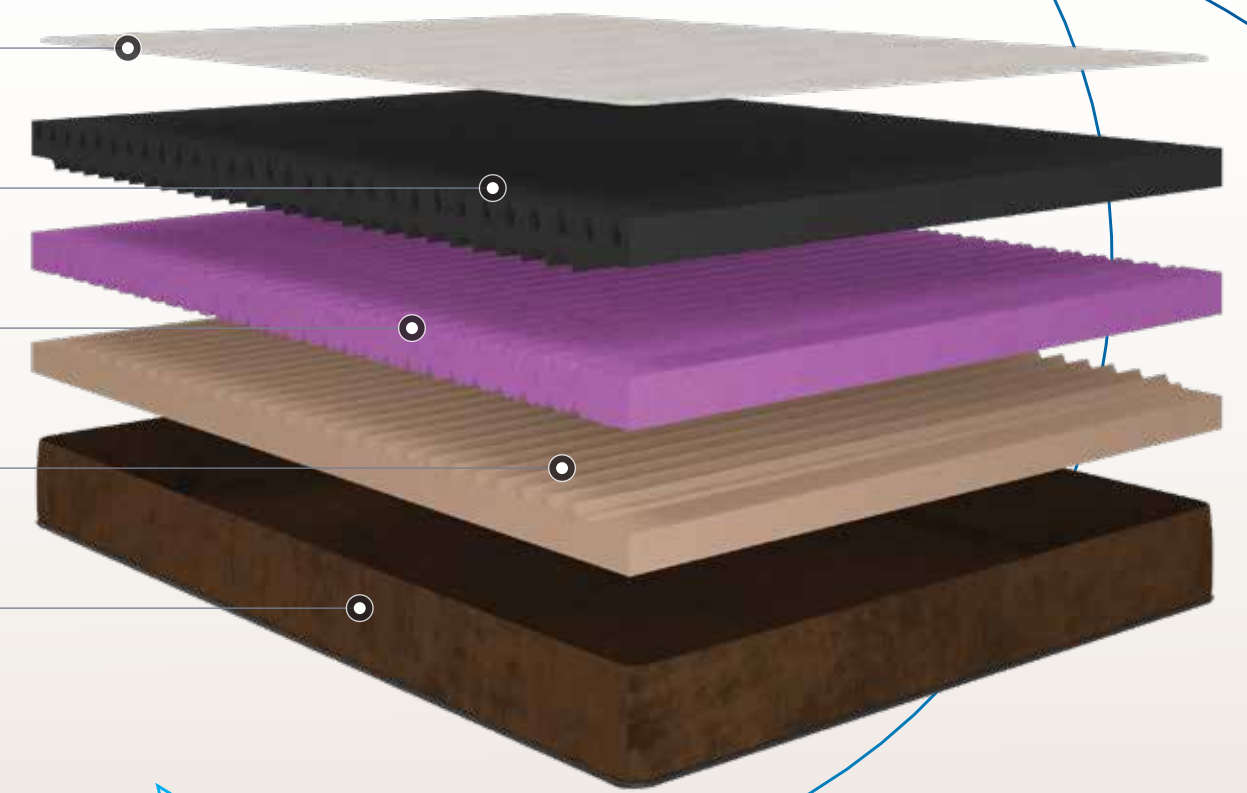

Knitted Fabric with Memory Quilt

Super Soft Profiled Comfort Foam

Profile Hybrid Ortho Foam HR

Adaptive HR Profiled Support Foam

Quilt with Knitted Fabric