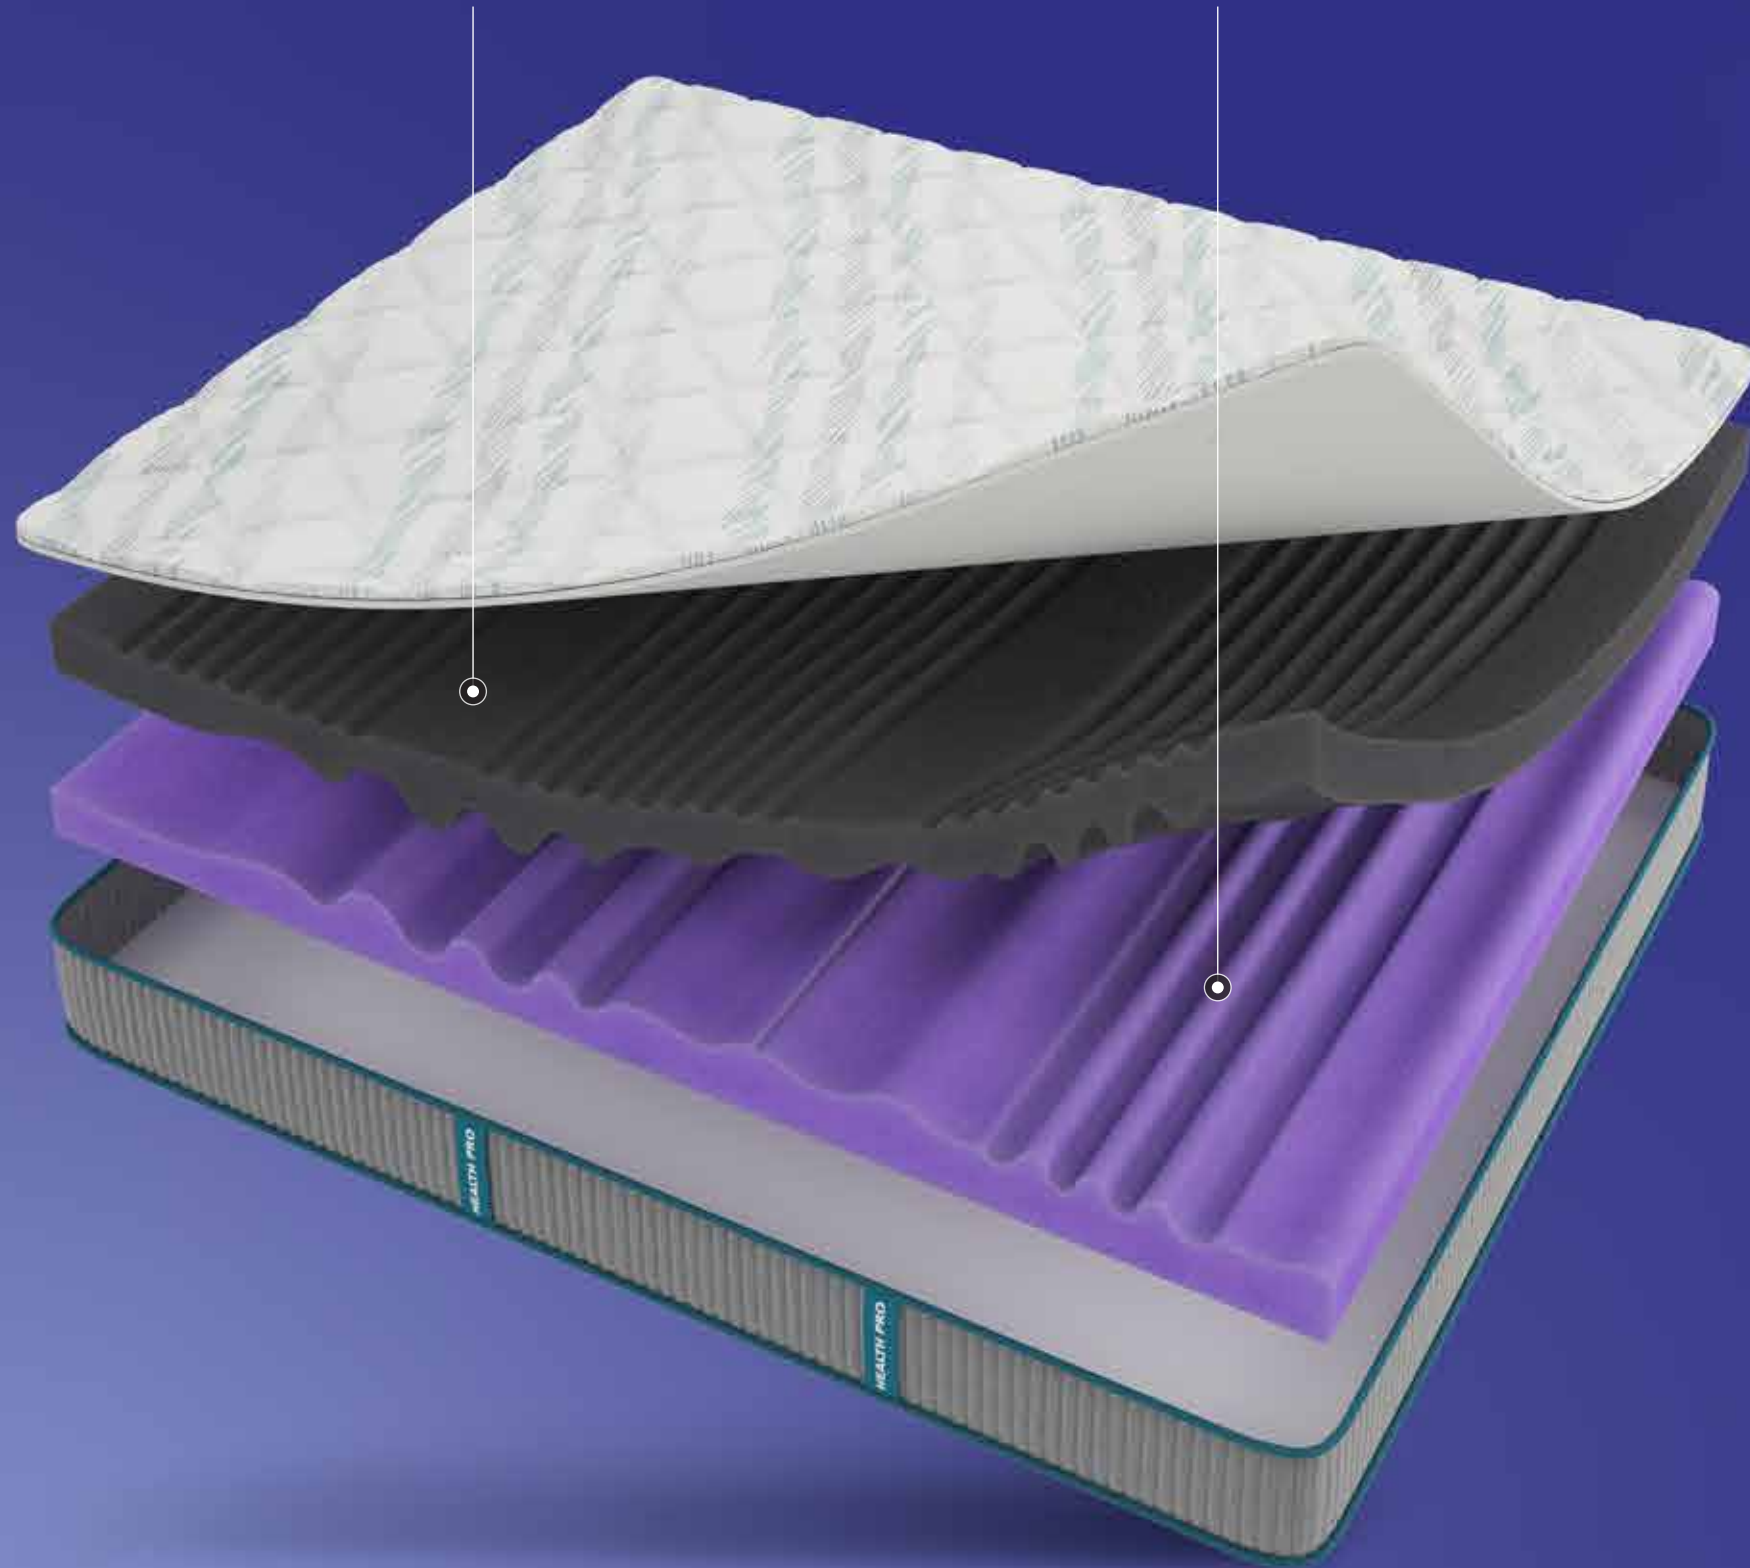

GEL MEMORY
FOAM MATTRESS

Naturacool | Naturally cooler, endlessly better

Cool Air Flow

Superior Body Support

Anti Sagging

AVAILABLE THICKNESS
8" Inches
6" Inches

FIRMNESS METER

Super Soft
Comfort Foam

4 Zone
Supportive Foam
(High Density PU Foam)

Spine Health

TECHNOLOGY

INTRODUCING SPINE HEALTH
TECHNOLOGY™
POWERED BY SMART PROFILE FOAM™

Zone-based
profile for spine
alignment

Even body-weight
distribution and
relaxed muscles

Air circulation for
cooler mattress

Ensures correct
posture and better
blood circulation

MATTRESS TOPPERS

Gel Memory Foam Topper

- Body contouring
- Ideal for pain relief
- Maintains spinal alignment

Soft

Queen size : 72X60/75X60/78X60