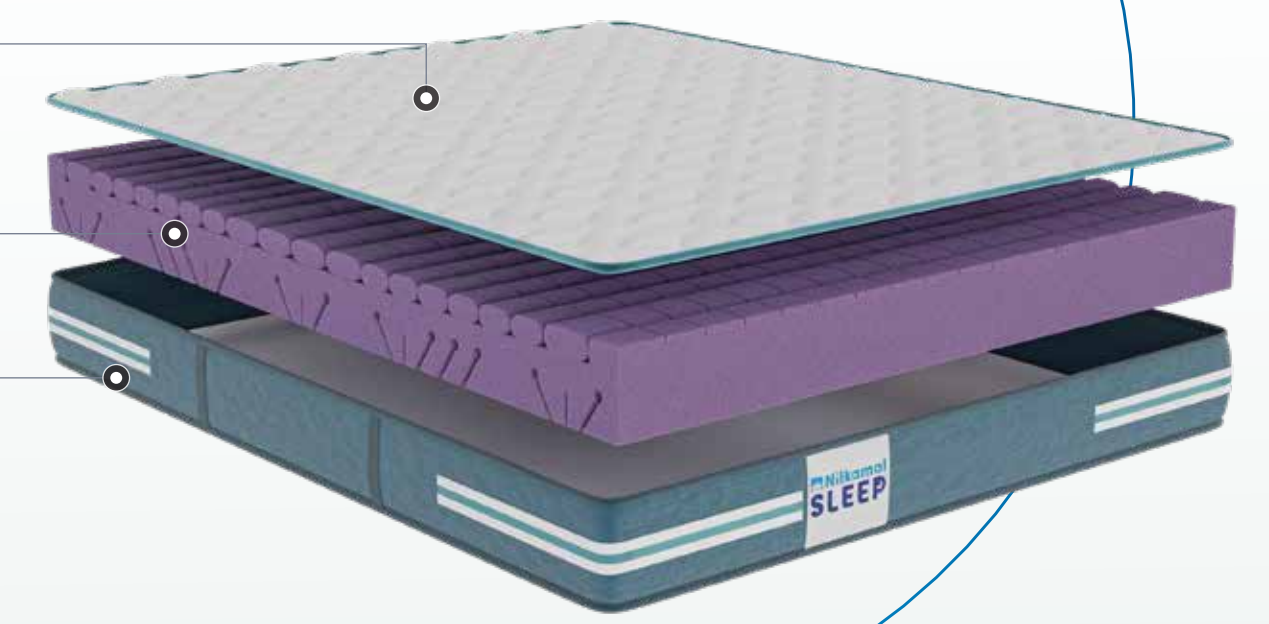

Quilt with Aloe Vera Infused Knitted Fabric

5 Zone Profiled Cube HR Foam

Quilt with Knitted Fabric