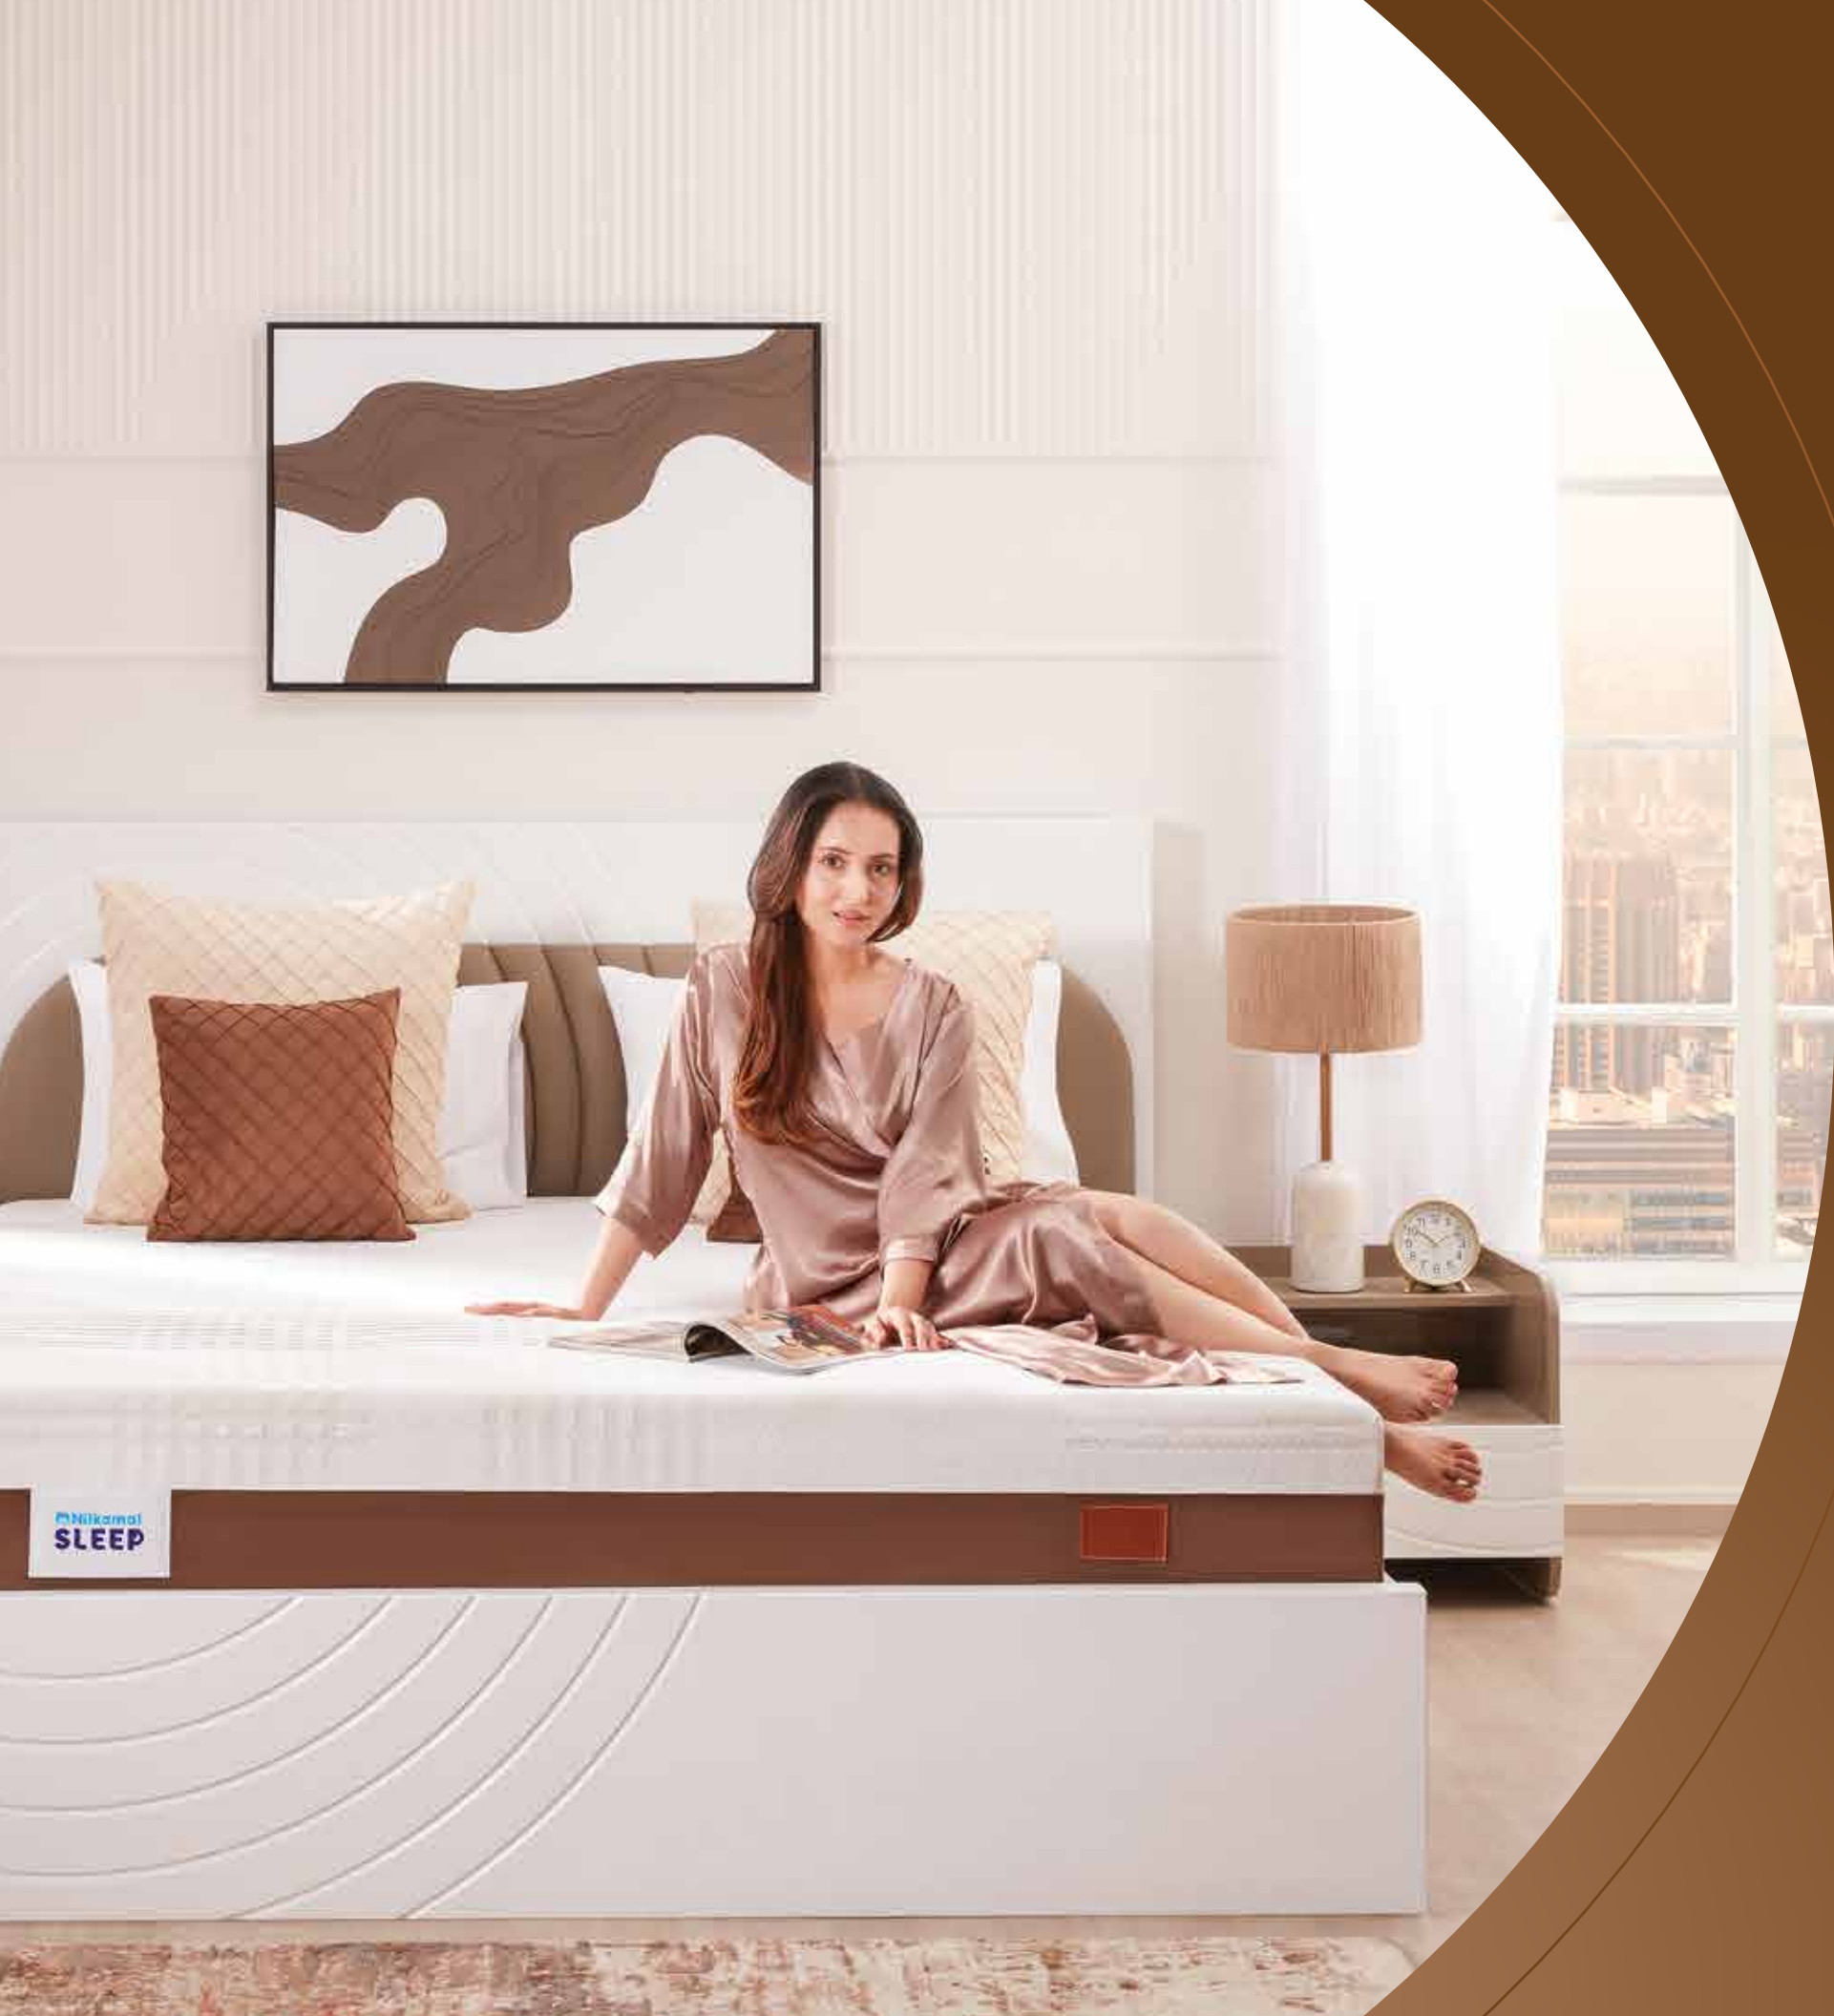

LUXURIA

For a luxury sleep experience.