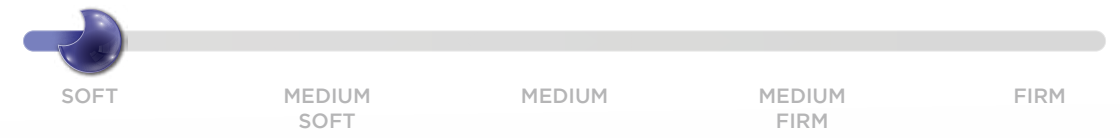

10
YEARS
WARRANTY

Nova | The luxury of comfortable sleep

Enhanced
Breathability

Plush And
Luxurious Feel

Box Top +
Pillow Top

Superior Body
Support

AVAILABLE
THICKNESS
8" Inches

FIRMNESS
METER