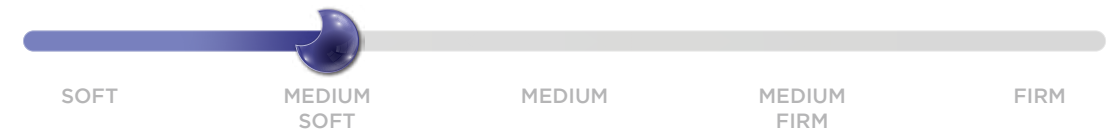

GEL MEMORY
FOAM MATTRESS

Naturacool | Naturally cooler, endlessly better

Cool Air Flow

Superior Body Support

Anti Sagging

AVAILABLE THICKNESS
8" Inches
6" Inches

FIRMNESS METER

Super Soft
Comfort Foam