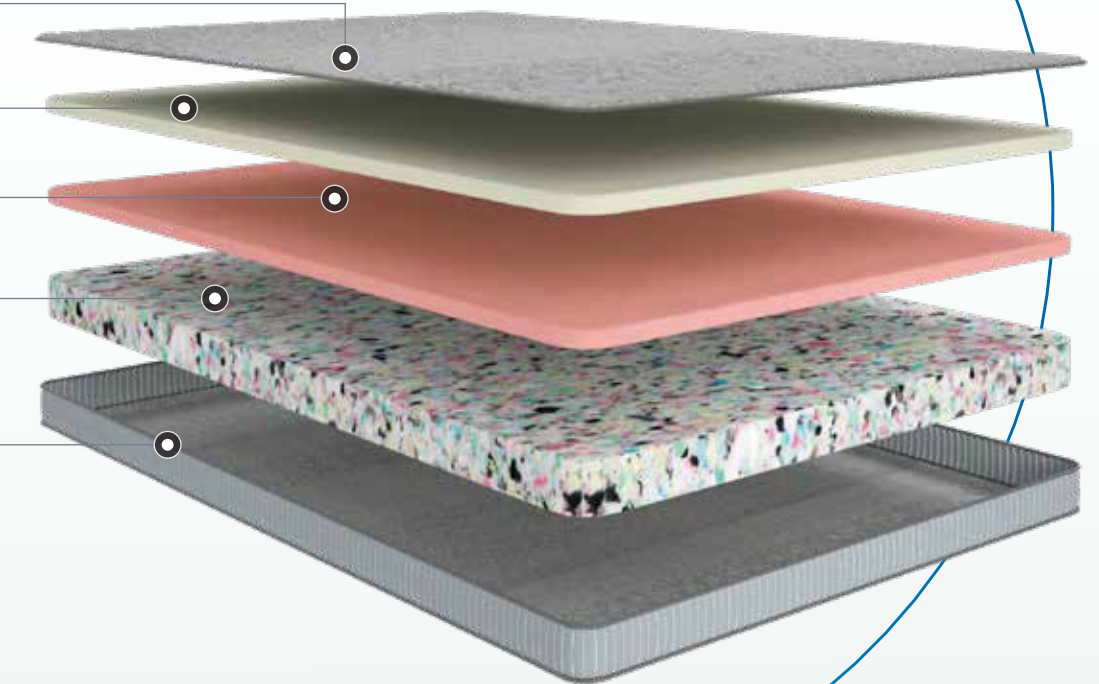

10
YEARS
WARRANTY

Comfispine

The coolest way to sleep right

Supports Different
Sleep Positions

Firm & Soft
Support

Supports Natural
Posture

AVAILABLE THICKNESS

7" Inches
5" Inches

FIRMNESS METER

Quilt with Knitted Fabric

Super Soft Comfort Foam

HD Comfort Foam

HD Rebonded Foam

Quilt with Knitted Fabric