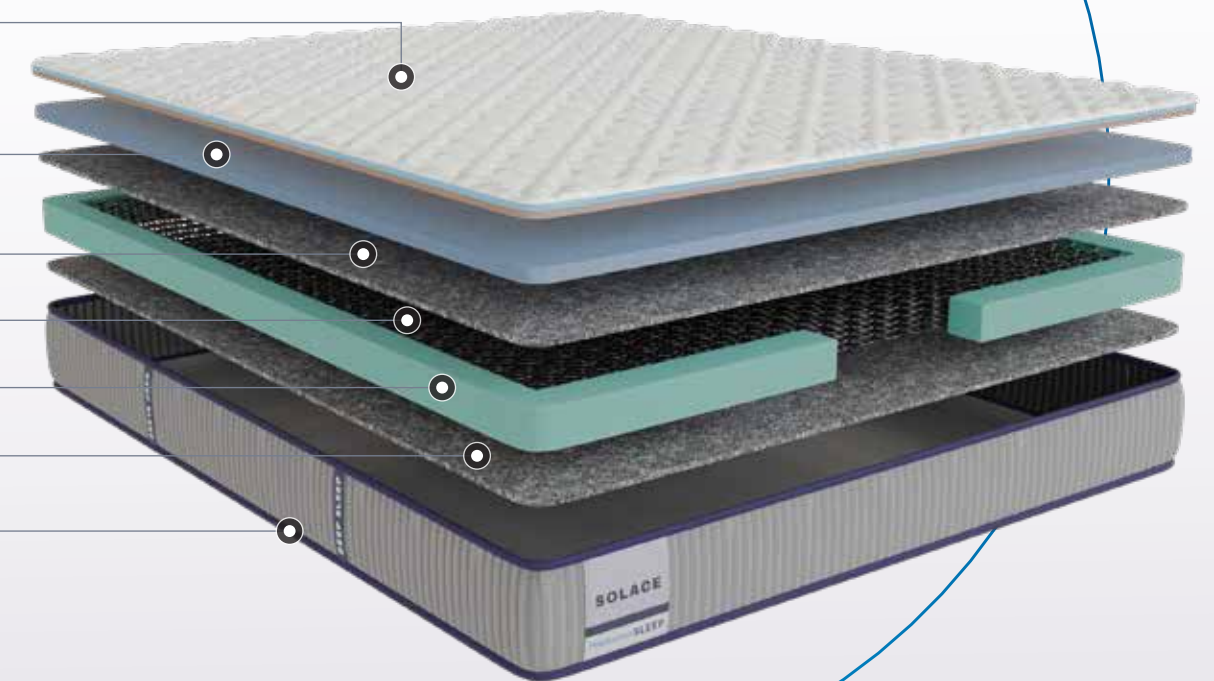

10
YEARS
WARRANTY

Solace

| Comfortable sleep, now made affordable

Reversible
Mattress

Superior Body
Support

Cool Air Flow

Bounce Feel

AVAILABLE
THICKNESS
6" Inches

FIRMNESS
METER

Quilt with Knitted Fabric

HD Comfort Foam

Cotton Felt

Bonnell Spring

HR Foam Side Wall Encasing

Cotton Felt

Quilt with Knitted Fabric