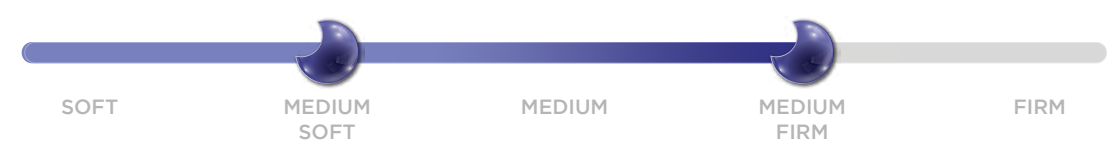

Rejuve

Optimal spine support with thermo-cool comfort

Anti-Static
Fabric

Cool Air Flow

Reversible
Mattress

Optimal Spine
Support

AVAILABLE
THICKNESS
5" Inches

FIRMNESS
METER