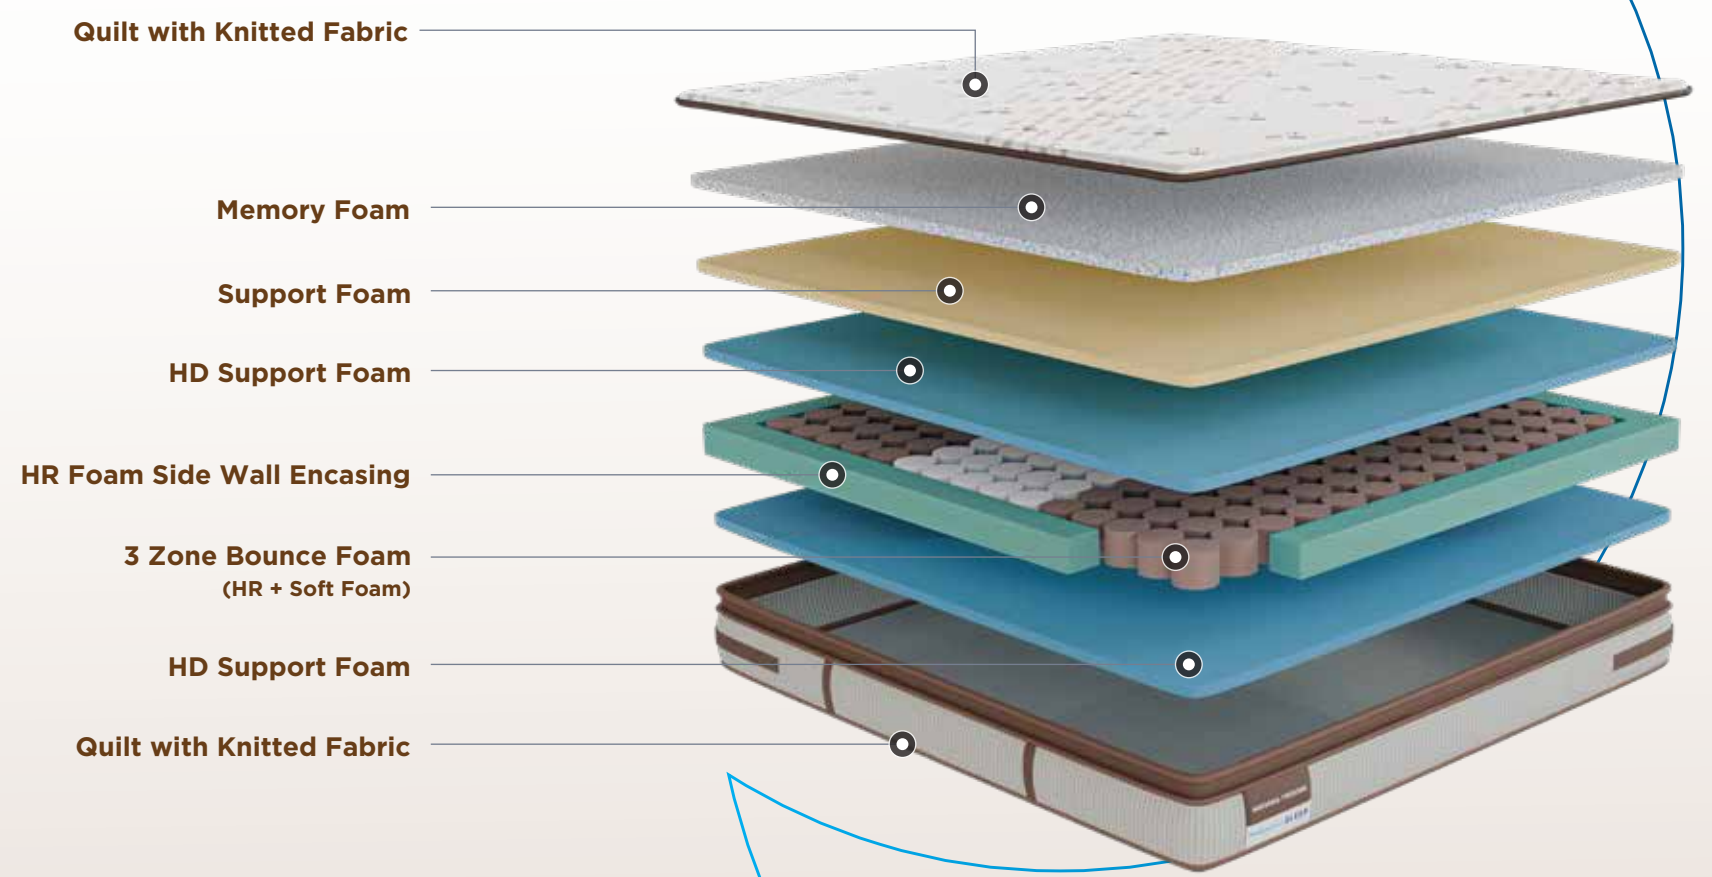

Nirvana Trizone

Experience serene sleep with personalized comfort

Plush And Luxurious Feel

Personalized Firmness Zones

Advanced Motion Isolation

Supports Different Sleep Positions

AVAILABLE THICKNESS
6" + 2" Inches
6" Inches

FIRMNESS METER