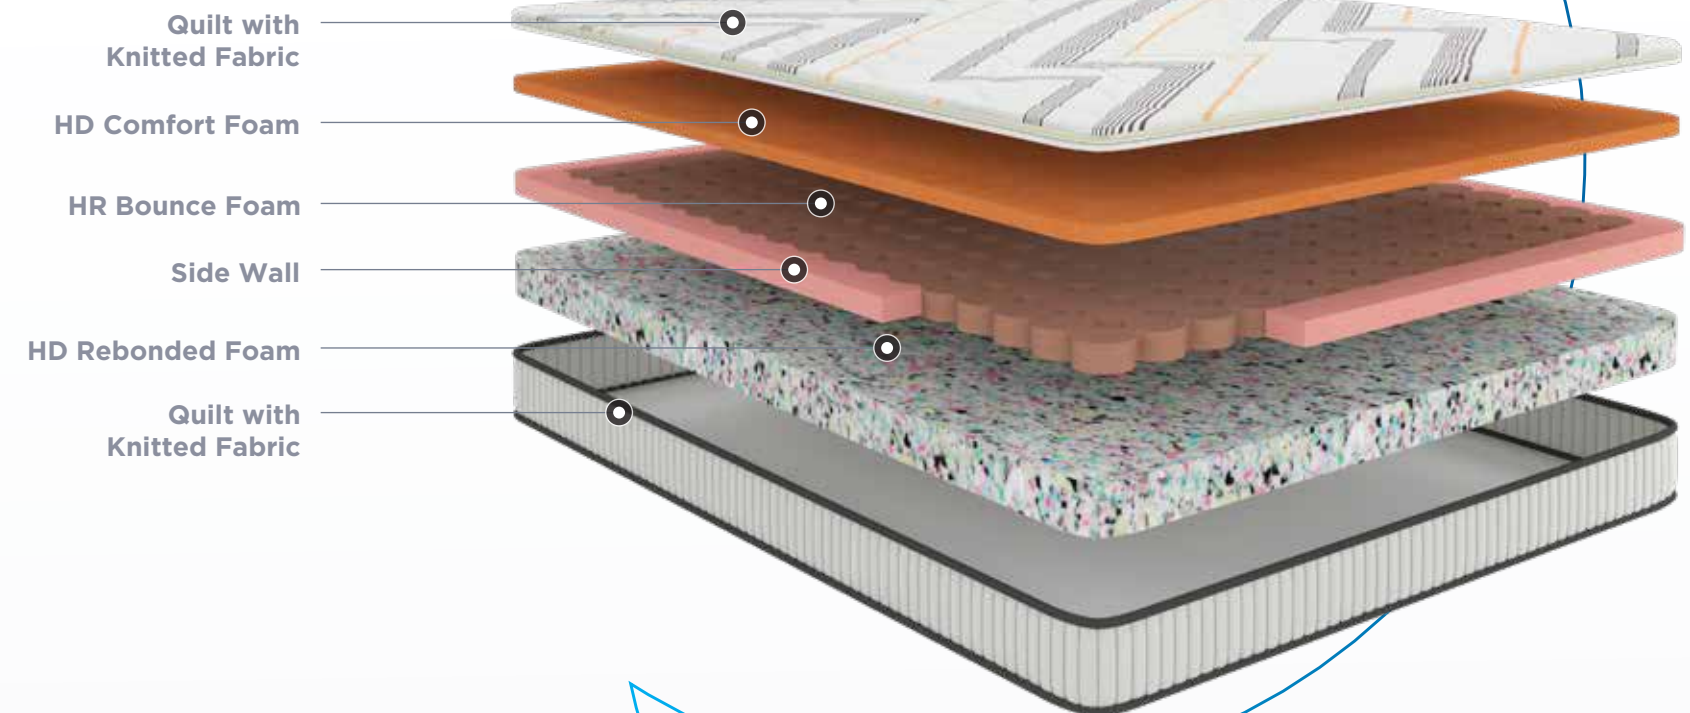

Anti Sagging

AVAILABLE THICKNESS

8" Inches
6" Inches

FIRMNESS METER

10
YEARS
WARRANTY

Comfispine

The coolest way to sleep right

Supports Different
Sleep Positions