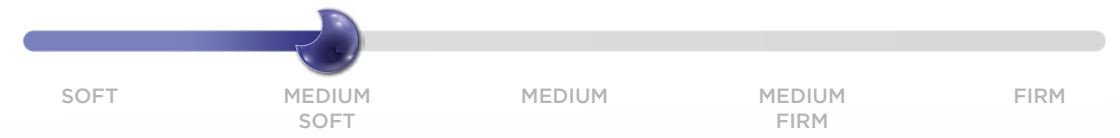

Nirvana Trizone

Experience serene sleep with personalized comfort

Plush And Luxurious Feel

Personalized Firmness Zones

Advanced Motion Isolation

Supports Different Sleep Positions

AVAILABLE THICKNESS
6" + 2" Inches
6" Inches

FIRMNESS METER