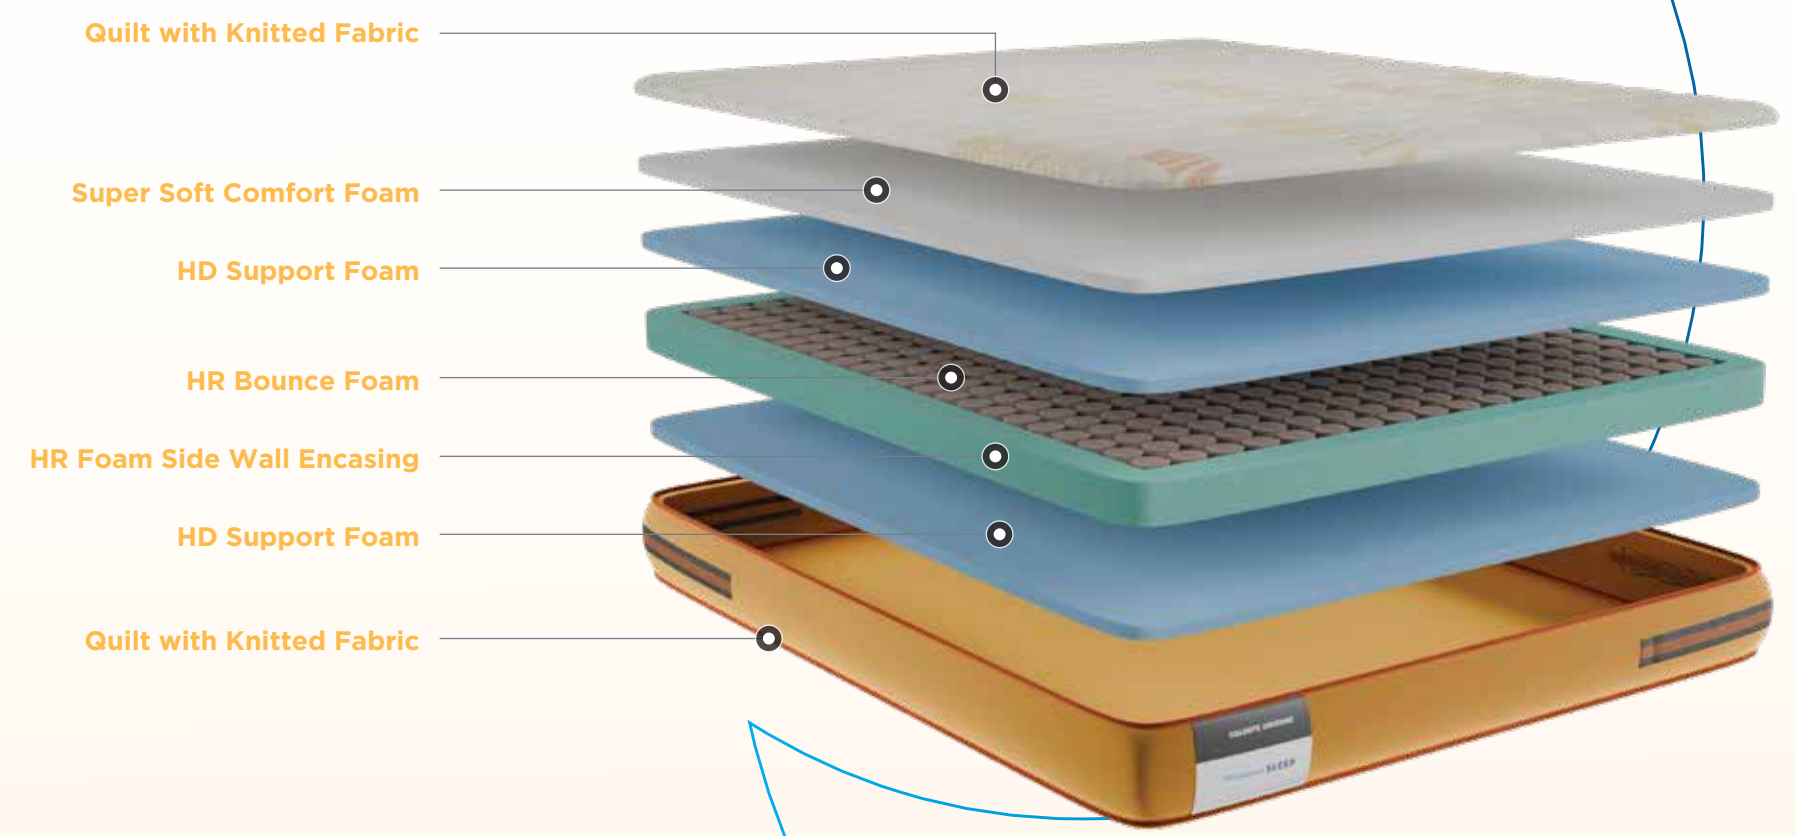

Experience peaceful sleep with superior motion isolation

Advanced Motion Isolation

Allergen Resistant

Superior Body Support

AVAILABLE THICKNESS
8" Inches
6" Inches

FIRMNESS METER

15
YEARS
WARRANTY

CloudCoze

Rejuvenating sleep experience with tailored support

Advanced Motion Isolation

Personalized Firmness Zones

Thermo Regulating

Pressure Point Relief

AVAILABLE THICKNESS
6" + 2" Inches
6" Inches

FIRMNESS METER

Quilt with Knitted Fabric