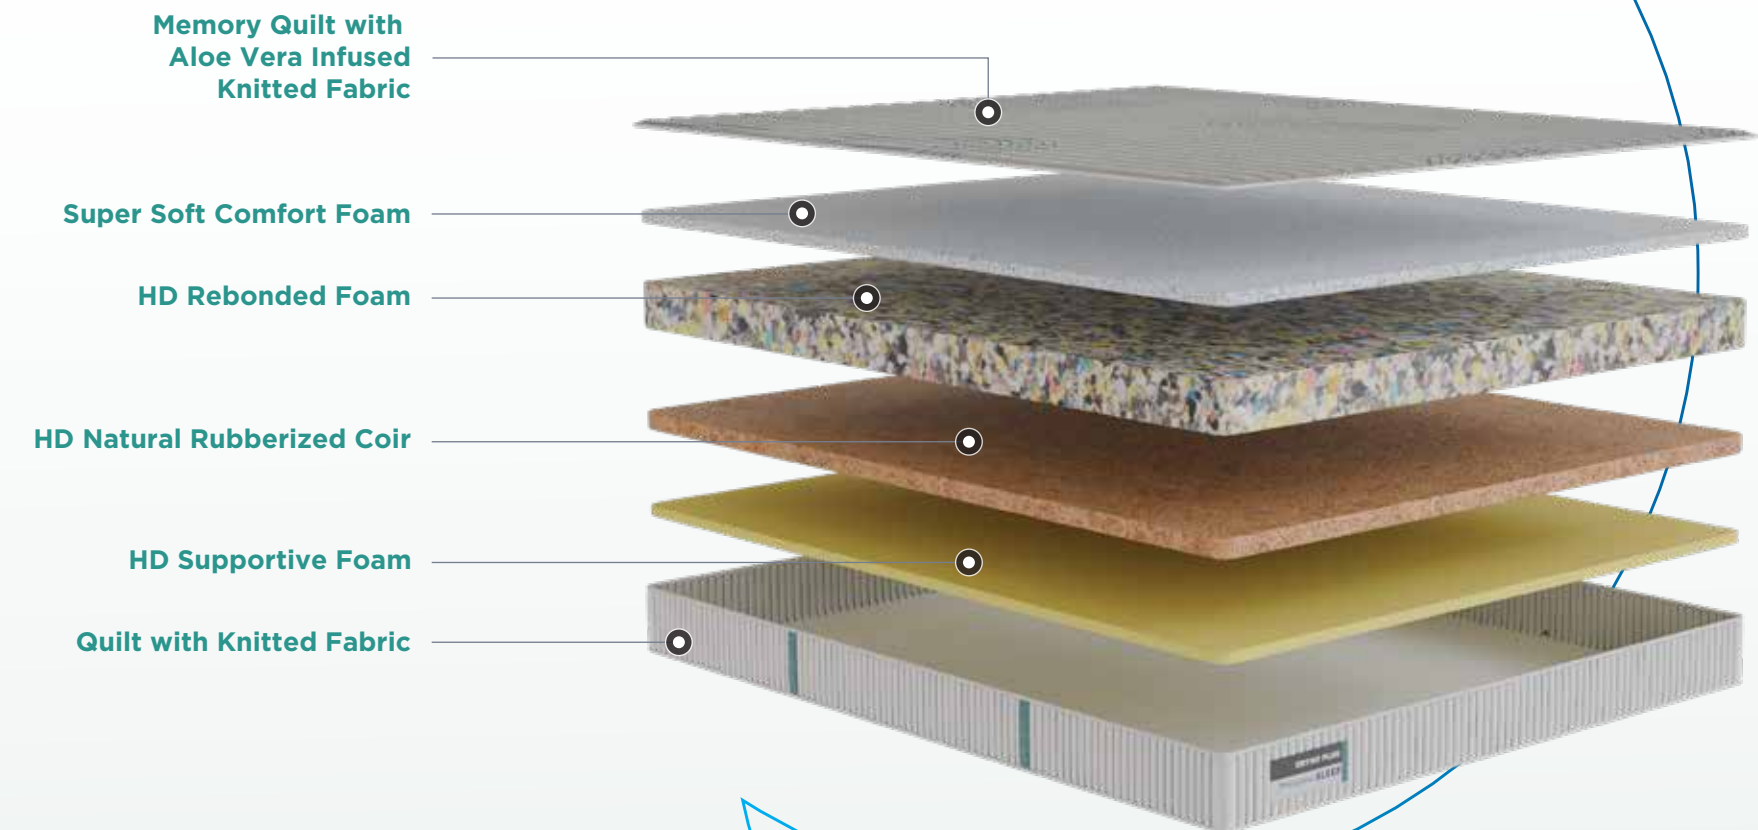

FIRMNESS METER