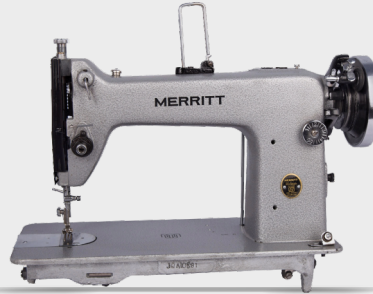

SINGER®

ORIGINAL SINCE 1851.

Stitch Your Dreams with Singer Sewing Machines

Superior Quality, Powerful Performance

FM 4423

90 Watts
Powerful Motor

23
Built-in-Stitches

M 3505

Max. Embroidery Speed
800 SPM/Sewing Speed 1000

Exclusive
Sensor System

Follow us:   

MERRITT

STRAIGHT STITCH MACHINE

SONATA SUPREME

Double Sealed Ball Bearing

High Quality, Bobbin Case

ARTISAN MACHINE

WORKMATE

Artisan Sewing Machine For Light to Medium Weight Fabric

5-25 SPI (Stitches Per Inch)

UNIVERSAL

Artisan Sewing Machine For Light Weight Fabric

Speed-1800 (Stitches/Minutes)

POWER SAVING MOTOR SAVES UP TO 70% ELECTRICITY

INDUSTRIAL MACHINES

*ON ELECTRONIC COMPONENTS

9900-Y

SINGLE NEEDLE LOCK STITCH

Intelligent System, Easy to Learn, Easy to Use

SS 9900

SINGLE NEEDLE LOCK STITCH

High Speed, Low Noise