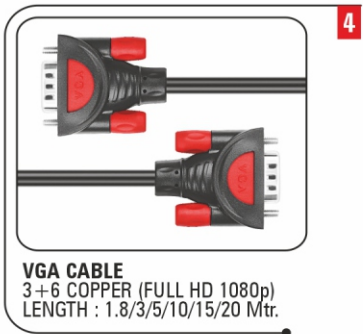

URiCOM[®]

Connecting » System

PRODUCT CATALOGUE

www.uricom.co.in

STAY CONNECTED

HDMI CABLE 4K
18GBPS, HDCP 2.2, HDR, ARC
LENGTH : 1.8/3/5/10/15/20/30 Mtr.

HDMI CABLE 4K/2K
10.2GBPS, FULL HD
LENGTH : 1.5/3/5/10/15/20/25/30 Mtr.

FIBER OPTICAL HDMI 8K
8K-2.1V (7680x4320)@60HZ
LENGTH :10/15/20/30/50/100 Mtr.

VGA CABLE
3+6 COPPER (FULL HD 1080p)
LENGTH : 1.8/3/5/10/15/20 Mtr.

USB PRINTER CABLE 2.0
COMPATIBLE WITH ALL PRINTERS 2.0
LENGTH : 1.8/3/5 Mtr.

USB EXTENSION CABLE 2.0
SUPPORT UP TO 480Mbps
LENGTH : 1.8/3/5 Mtr.

USB 2.0 ACTIVE EXTENSION CABLE
WITH IN BUILT CHIP+POWER OPTION
LENGTH : 10/15/20/30 Mtr.

CAT-6 PATCH CORD
4 PAIR+TWISTED CABLE WITH STP PLUG
LENGTH : 1.5/3/5/10/15/20/25/30 Mtr.