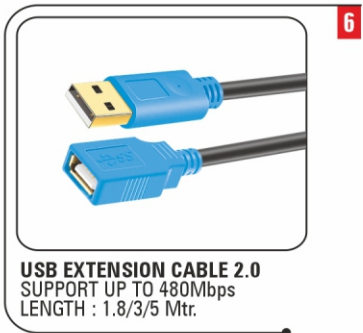

URiCOM[®]

Connecting » System

PRODUCT CATALOGUE

www.uricom.co.in

STAY CONNECTED

HDMI CABLE 4K
18GBPS, HDCP 2.2, HDR, ARC
LENGTH : 1.8/3/5/10/15/20/30 Mtr.

HDMI CABLE 4K/2K
10.2GBPS, FULL HD
LENGTH : 1.5/3/5/10/15/20/25/30 Mtr.

FIBER OPTICAL HDMI 8K
8K-2.1V (7680x4320)@60HZ
LENGTH :10/15/20/30/50/100 Mtr.

VGA CABLE
3+6 COPPER (FULL HD 1080p)
LENGTH : 1.8/3/5/10/15/20 Mtr.

USB PRINTER CABLE 2.0
COMPATIBLE WITH ALL PRINTERS 2.0
LENGTH : 1.8/3/5 Mtr.

USB EXTENSION CABLE 2.0
SUPPORT UP TO 480Mbps
LENGTH : 1.8/3/5 Mtr.

USB 2.0 ACTIVE EXTENSION CABLE
WITH IN BUILT CHIP+POWER OPTION
LENGTH : 10/15/20/30 Mtr.

CAT-6 PATCH CORD
4 PAIR+TWISTED CABLE WITH STP PLUG
LENGTH : 1.5/3/5/10/15/20/25/30 Mtr.