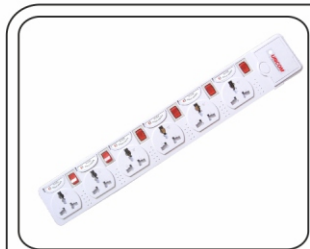

76

USB WIFI (DUAL BAND)

2.4 + 5G(600MBPS)
SUPPORT Win 7/8/10/10

77

LAPTOP COOLING PAD (WITH MOBILE HOLDER)

ERGO TYPE STAND
2HEAVY DUTY FAN

78

POWERSTRIP (4+1) (VCM PS401)

4 UNIVERSAL SOCKET WITH 1 SWITCH
LENGTH : 2Mtr/5 Mtr

79

POWERSTRIP (4+4)

4UNIVERSAL SOCKET WITH 4SWITCH
CABLE LENGTH : 2MTR/5 Mtr

80

POWERSTRIP (6+6)

6SOCKET WITH 6SWITCH+6
INDIVIDUAL FUSE, LENGTH : 2/5 Mtr