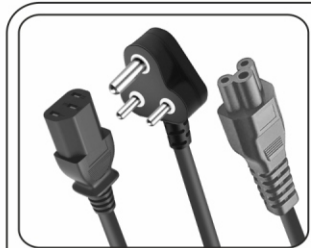

USB EXTENSION CABLE 2.0
SUPPORT UP TO 480Mbps
LENGTH : 1.8/3/5 Mtr.

USB 2.0 ACTIVE EXTENSION CABLE
WITH IN BUILT CHIP+POWER OPTION
LENGTH : 10/15/20/30 Mtr.

CAT-6 PATCH CORD
4 PAIR+TWISTED CABLE WITH STP PLUG
LENGTH : 1.5/3/5/10/15/20/25/30 Mtr.

URiCOM
Connecting System

WIRE & CABLES

STAY CONNECTED

9

DP TO DP CABLE (4K)
DP(1.2V) SUPPORT 4K @60HZ
LENGTH : 1.8/3/5/10/15/20 Mtr.

10

POWER CABLE (DESKTOP/LAPTOP)
HIGH QUALITY (FULL COPPER)
LENGTH : 1.5/1.8/3/5/10/15/20 Mtr.

11

DP TO HDMI CABLE
SUPPORT-OUTPUT HDMI (SUPPORT 4K)
LENGTH :1.8/2/5 Mtr.

12

DP TO VGA CABLE
INPUT DP-OUTPUT VGA (1080p)
LENGTH : 1.8 Mtr.

13

USB TO RS232 (SERIAL) CABLE
SUPPORTS DATA TRANSFER UP TO 230Kbps
LENGTH : 1.5 Mtr.