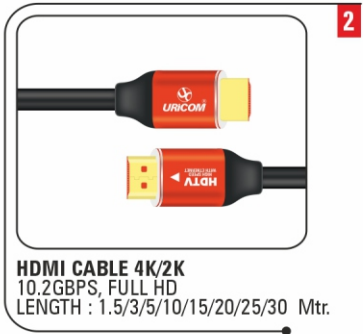

URiCOM[®]

Connecting » System

PRODUCT CATALOGUE

www.uricom.co.in

STAY CONNECTED

HDMI CABLE 4K
18GBPS, HDCP 2.2, HDR, ARC
LENGTH : 1.8/3/5/10/15/20/30 Mtr.

HDMI CABLE 4K/2K
10.2GBPS, FULL HD
LENGTH : 1.5/3/5/10/15/20/25/30 Mtr.

FIBER OPTICAL HDMI 8K
8K-2.1V (7680x4320)@60HZ
LENGTH :10/15/20/30/50/100 Mtr.

VGA CABLE
3+6 COPPER (FULL HD 1080p)
LENGTH : 1.8/3/5/10/15/20 Mtr.

USB PRINTER CABLE 2.0
COMPATIBLE WITH ALL PRINTERS 2.0
LENGTH : 1.8/3/5 Mtr.

USB EXTENSION CABLE 2.0
SUPPORT UP TO 480Mbps
LENGTH : 1.8/3/5 Mtr.

USB 2.0 ACTIVE EXTENSION CABLE
WITH IN BUILT CHIP+POWER OPTION
LENGTH : 10/15/20/30 Mtr.

CAT-6 PATCH CORD
4 PAIR+TWISTED CABLE WITH STP PLUG
LENGTH : 1.5/3/5/10/15/20/25/30 Mtr.

URiCOM
Connecting System

WIRE & CABLES

STAY CONNECTED

9

DP TO DP CABLE (4K)
DP(1.2V) SUPPORT 4K @60HZ
LENGTH : 1.8/3/5/10/15/20 Mtr.

10

POWER CABLE (DESKTOP/LAPTOP)
HIGH QUALITY (FULL COPPER)
LENGTH : 1.5/1.8/3/5/10/15/20 Mtr.