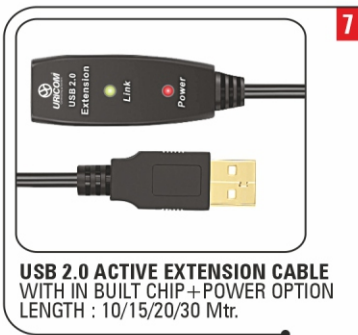

FIBER OPTICAL HDMI 8K
8K-2.1V (7680x4320)@60HZ
LENGTH :10/15/20/30/50/100 Mtr.

VGA CABLE
3+6 COPPER (FULL HD 1080p)
LENGTH : 1.8/3/5/10/15/20 Mtr.

USB PRINTER CABLE 2.0
COMPATIBLE WITH ALL PRINTERS 2.0
LENGTH : 1.8/3/5 Mtr.

USB EXTENSION CABLE 2.0
SUPPORT UP TO 480Mbps
LENGTH : 1.8/3/5 Mtr.

USB 2.0 ACTIVE EXTENSION CABLE
WITH IN BUILT CHIP+POWER OPTION
LENGTH : 10/15/20/30 Mtr.

CAT-6 PATCH CORD
4 PAIR+TWISTED CABLE WITH STP PLUG
LENGTH : 1.5/3/5/10/15/20/25/30 Mtr.