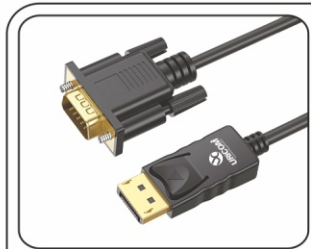

USB EXTENSION CABLE 2.0
SUPPORT UP TO 480Mbps
LENGTH : 1.8/3/5 Mtr.

USB 2.0 ACTIVE EXTENSION CABLE
WITH IN BUILT CHIP+POWER OPTION
LENGTH : 10/15/20/30 Mtr.

CAT-6 PATCH CORD
4 PAIR+TWISTED CABLE WITH STP PLUG
LENGTH : 1.5/3/5/10/15/20/25/30 Mtr.

URiCOM
Connecting System

WIRE & CABLES

STAY CONNECTED

9

DP TO DP CABLE (4K)
DP(1.2V) SUPPORT 4K @60HZ
LENGTH : 1.8/3/5/10/15/20 Mtr.

10

POWER CABLE (DESKTOP/LAPTOP)
HIGH QUALITY (FULL COPPER)
LENGTH : 1.5/1.8/3/5/10/15/20 Mtr.

11

DP TO HDMI CABLE
SUPPORT-OUTPUT HDMI (SUPPORT 4K)
LENGTH :1.8/2/5 Mtr.

12

DP TO VGA CABLE
INPUT DP-OUTPUT VGA (1080p)
LENGTH : 1.8 Mtr.

13

USB TO RS232 (SERIAL) CABLE
SUPPORTS DATA TRANSFER UP TO 230Kbps
LENGTH : 1.5 Mtr.

14

UTP CAT 6 CABLE
INDOOR/OUTDOOR
LENGTH : 100/300Y

15

HDMI TO VGA CABLE 1.8
BUILT IN ACTIVE IC CHIPSET
PLUG & PLAY

16

VGA TO HDMI CABLE 1.8Mtr.
BUILT IN ACTIVE AC CHIPSET
PLUG & PLAY

17

HDMI TO VGA CONVERTER
SUPPORT UP TO 1080p
SUPPORT VGA CABLE UP TO 20 Mtr.