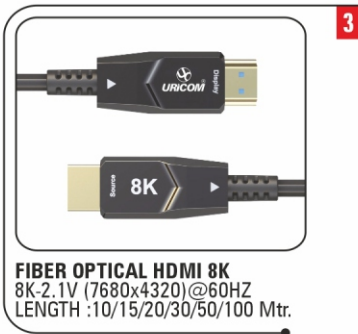

URiCOM[®]

Connecting » System

PRODUCT CATALOGUE

www.uricom.co.in

STAY CONNECTED

HDMI CABLE 4K
18GBPS, HDCP 2.2, HDR, ARC
LENGTH : 1.8/3/5/10/15/20/30 Mtr.

HDMI CABLE 4K/2K
10.2GBPS, FULL HD
LENGTH : 1.5/3/5/10/15/20/25/30 Mtr.

FIBER OPTICAL HDMI 8K
8K-2.1V (7680x4320)@60HZ
LENGTH :10/15/20/30/50/100 Mtr.

VGA CABLE
3+6 COPPER (FULL HD 1080p)
LENGTH : 1.8/3/5/10/15/20 Mtr.

USB PRINTER CABLE 2.0
COMPATIBLE WITH ALL PRINTERS 2.0
LENGTH : 1.8/3/5 Mtr.

USB EXTENSION CABLE 2.0
SUPPORT UP TO 480Mbps
LENGTH : 1.8/3/5 Mtr.

USB 2.0 ACTIVE EXTENSION CABLE
WITH IN BUILT CHIP+POWER OPTION
LENGTH : 10/15/20/30 Mtr.

CAT-6 PATCH CORD
4 PAIR+TWISTED CABLE WITH STP PLUG
LENGTH : 1.5/3/5/10/15/20/25/30 Mtr.

URiCOM
Connecting System

WIRE & CABLES

STAY CONNECTED

9

DP TO DP CABLE (4K)
DP(1.2V) SUPPORT 4K @60HZ
LENGTH : 1.8/3/5/10/15/20 Mtr.

10

POWER CABLE (DESKTOP/LAPTOP)
HIGH QUALITY (FULL COPPER)
LENGTH : 1.5/1.8/3/5/10/15/20 Mtr.