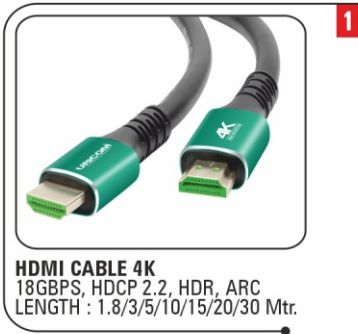

URiCOM[®]

Connecting » System

PRODUCT CATALOGUE

www.uricom.co.in

STAY CONNECTED

HDMI CABLE 4K
18GBPS, HDCP 2.2, HDR, ARC
LENGTH : 1.8/3/5/10/15/20/30 Mtr.

HDMI CABLE 4K/2K
10.2GBPS, FULL HD
LENGTH : 1.5/3/5/10/15/20/25/30 Mtr.

FIBER OPTICAL HDMI 8K
8K-2.1V (7680x4320)@60HZ
LENGTH :10/15/20/30/50/100 Mtr.

VGA CABLE
3+6 COPPER (FULL HD 1080p)
LENGTH : 1.8/3/5/10/15/20 Mtr.

USB PRINTER CABLE 2.0
COMPATIBLE WITH ALL PRINTERS 2.0
LENGTH : 1.8/3/5 Mtr.

USB EXTENSION CABLE 2.0
SUPPORT UP TO 480Mbps
LENGTH : 1.8/3/5 Mtr.

USB 2.0 ACTIVE EXTENSION CABLE
WITH IN BUILT CHIP+POWER OPTION
LENGTH : 10/15/20/30 Mtr.

CAT-6 PATCH CORD
4 PAIR+TWISTED CABLE WITH STP PLUG
LENGTH : 1.5/3/5/10/15/20/25/30 Mtr.

URiCOM
Connecting System

WIRE & CABLES

STAY CONNECTED

9

DP TO DP CABLE (4K)
DP(1.2V) SUPPORT 4K @60HZ
LENGTH : 1.8/3/5/10/15/20 Mtr.

10

POWER CABLE (DESKTOP/LAPTOP)
HIGH QUALITY (FULL COPPER)
LENGTH : 1.5/1.8/3/5/10/15/20 Mtr.