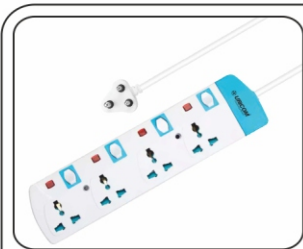

79

POWERSTRIP (4+4)

4UNIVERSAL SOCKET WITH 4SWITCH
CABLE LENGTH : 2MTR/5 Mtr