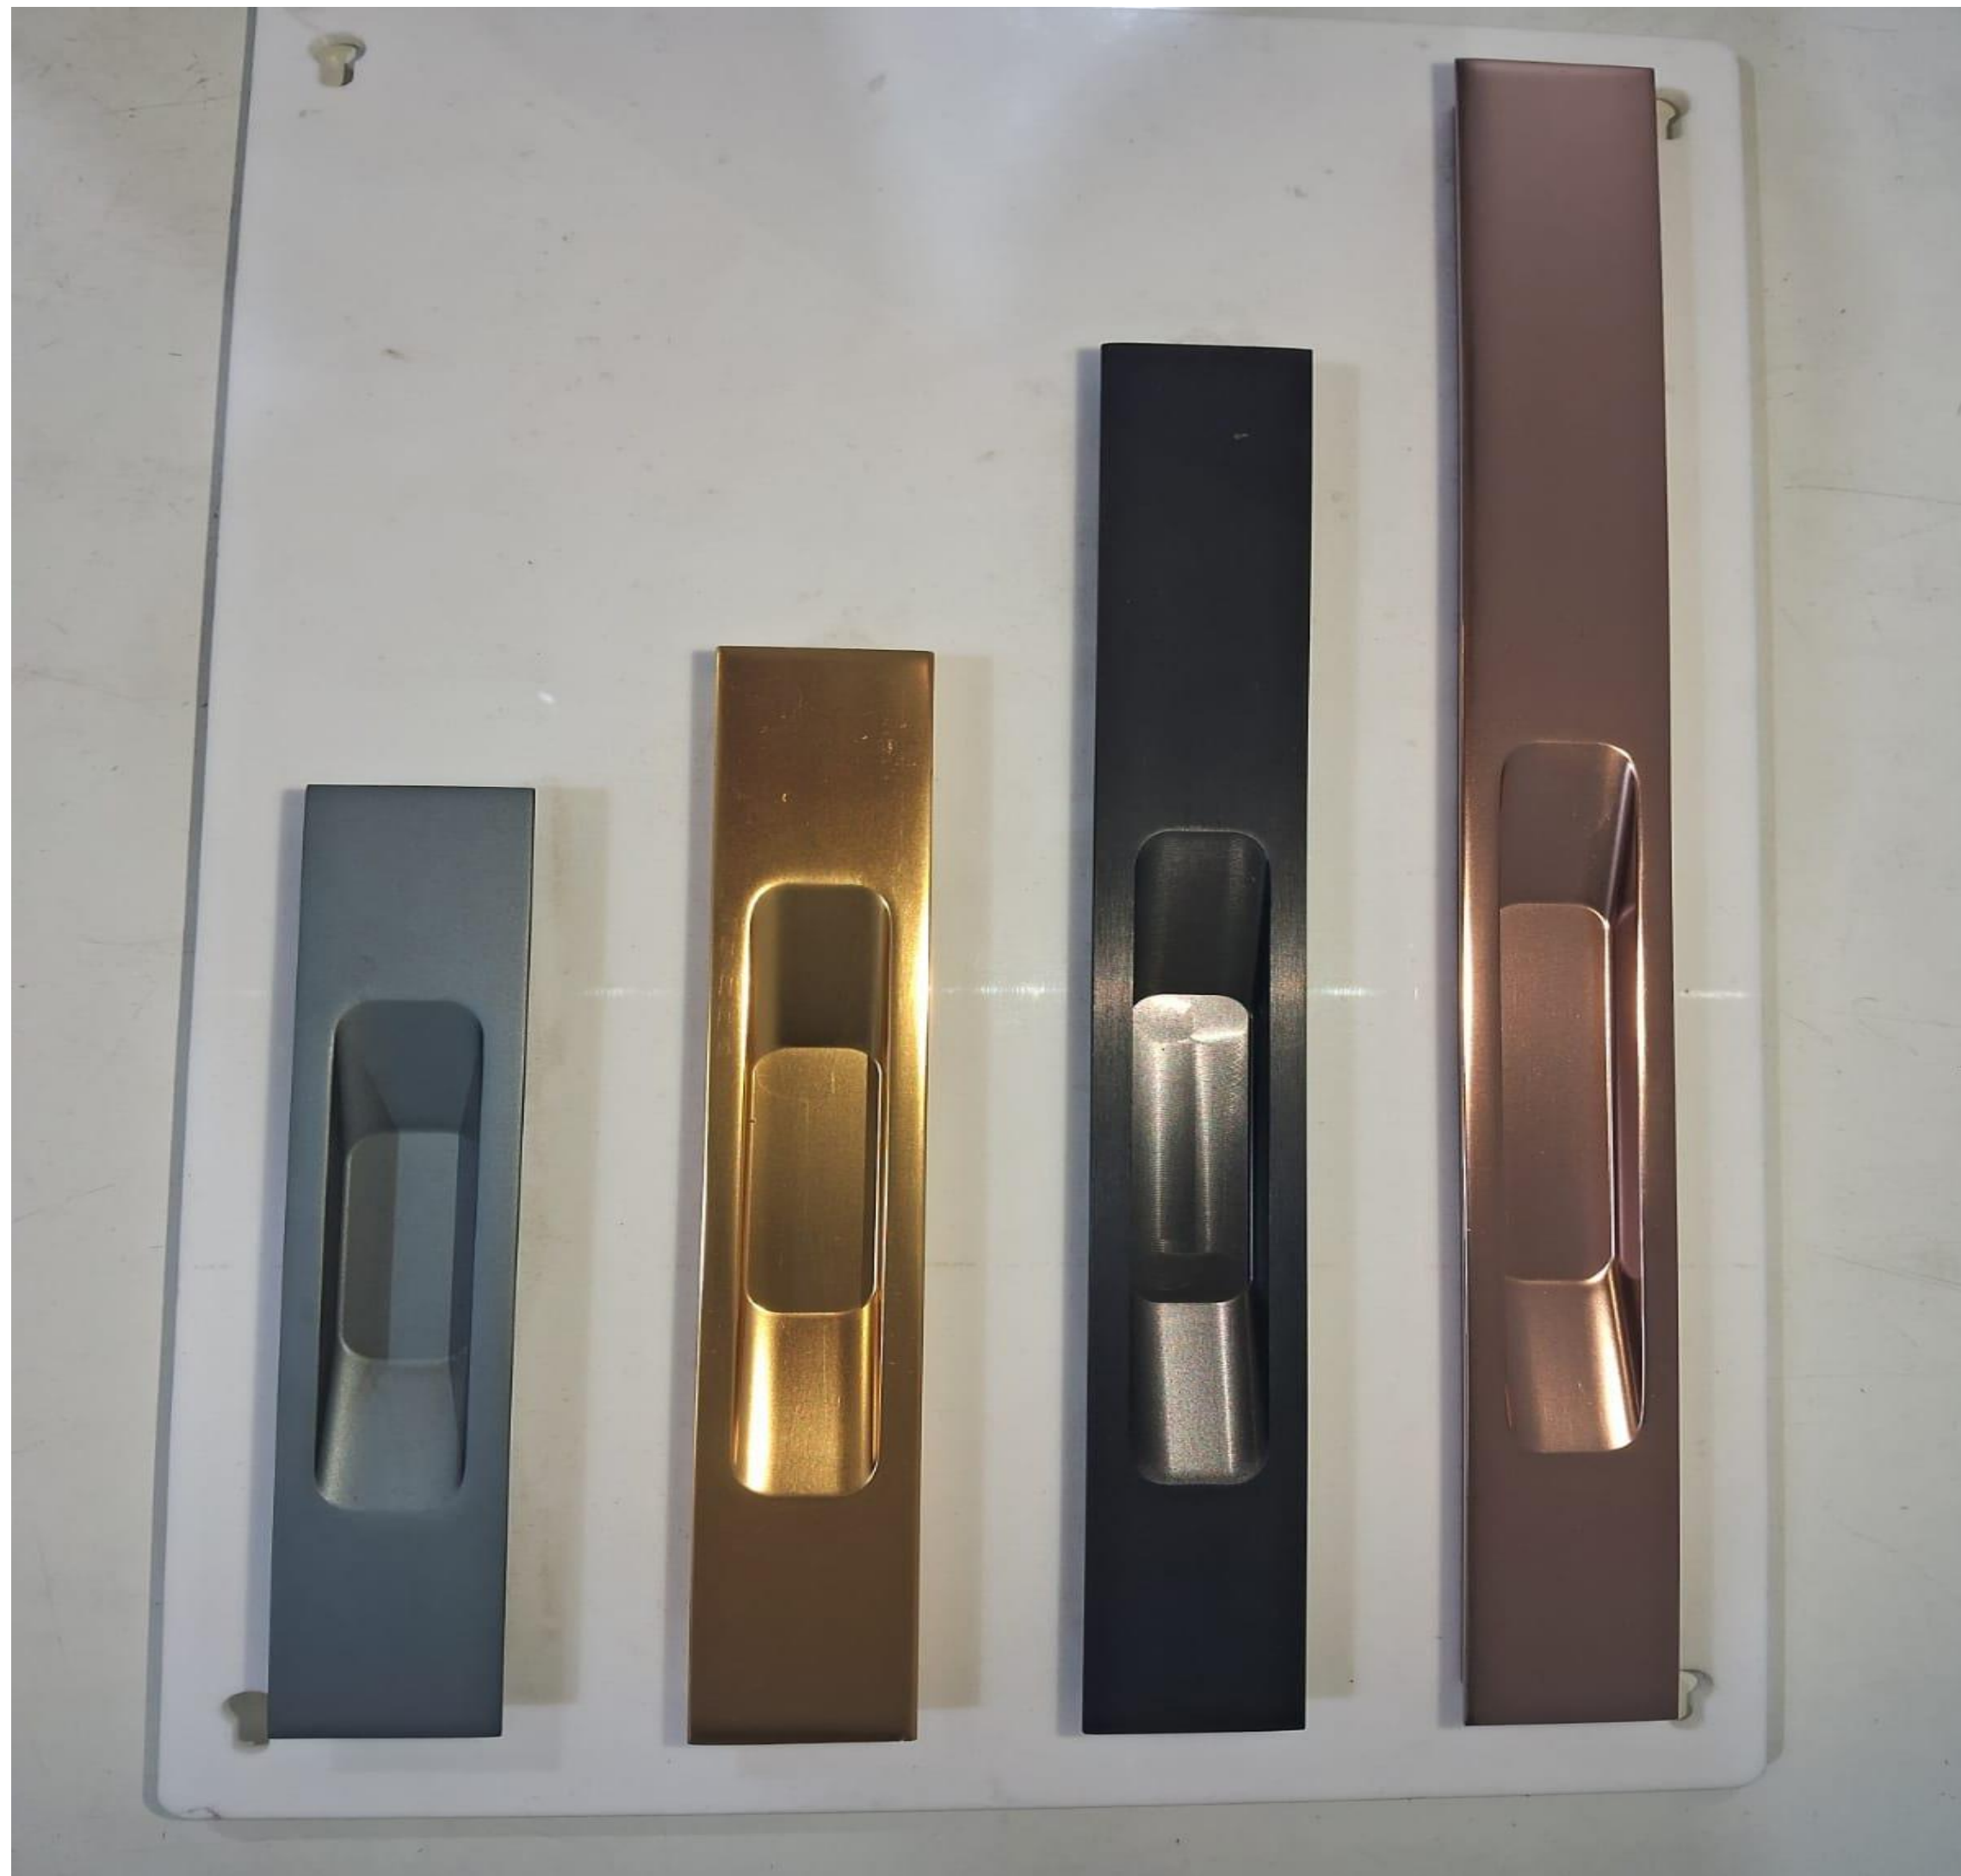

Finish

Black, Rose Gold, SS, Gray, Gold

SHiNEY[®]
EXCLUSIVE HARDWARE FITTINGS

CN-04

Size	96	160	224	288	448	576
Packing	16	8	8	8	8	8
MRP. ₹	284/-	384/-	488/-	590/-	850/-	1064/-

Finish

Black, Rose Gold, SS, Gray, Gold

SHiNEY[®]
EXCLUSIVE HARDWARE FITTINGS

CN-05

Size	96	160	224	288	448	576
Packing	16	8	8	8	8	8
MRP. ₹	284/-	384/-	488/-	590/-	850/-	1064/-

Finish

Black, Rose Gold, SS, Gray, Gold

SHiNEY[®]
EXCLUSIVE HARDWARE FITTINGS