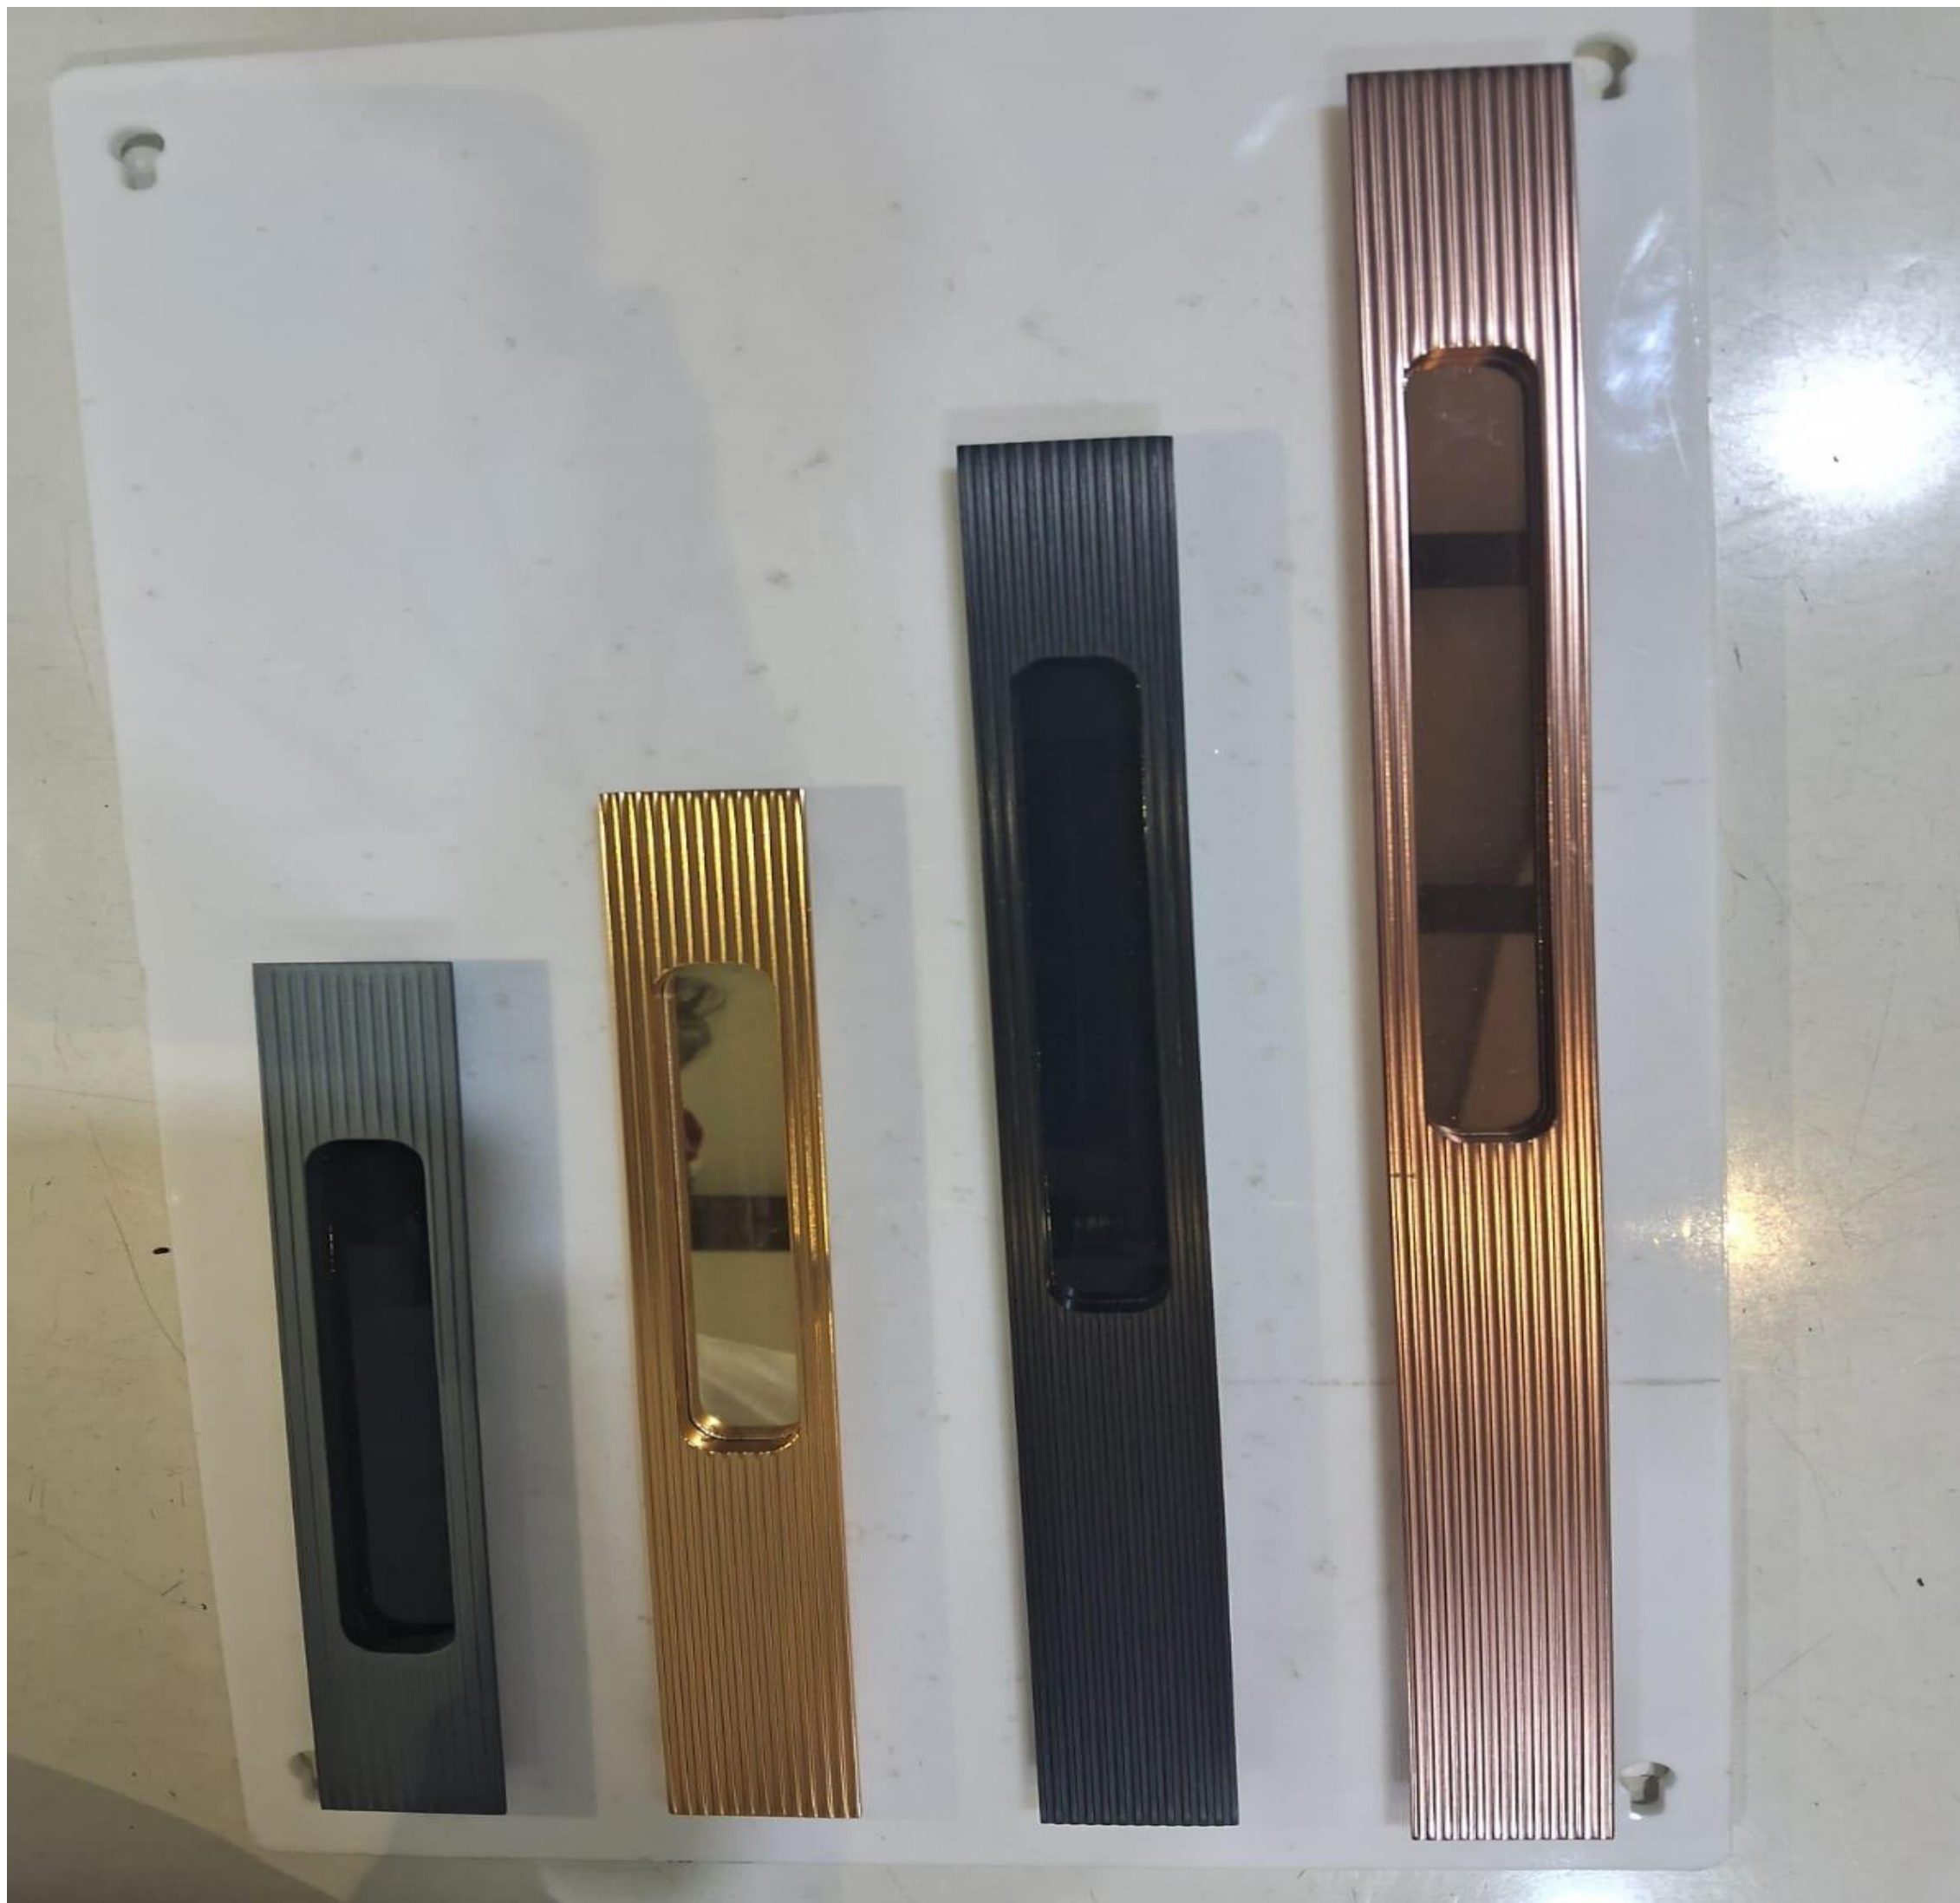

Finish

Black, Rose Gold, SS, Gray, Gold

SHiNEY[®]
EXCLUSIVE HARDWARE FITTINGS

CN-04

Size	96	160	224	288	448	576
Packing	16	8	8	8	8	8
MRP. ₹	284/-	384/-	488/-	590/-	850/-	1064/-

Finish

Black, Rose Gold, SS, Gray, Gold