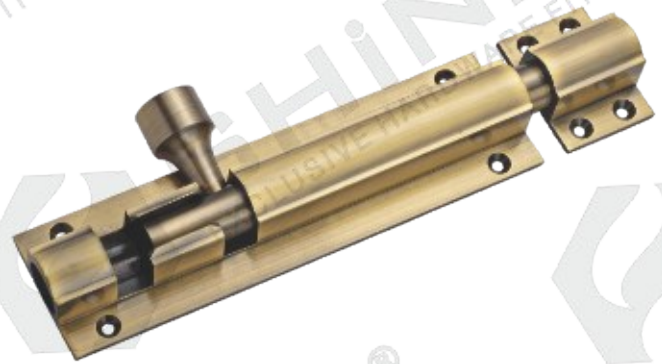

GS-304
S.S. Premium
Parlament Hinges

4"x2" (12)	5"x4" (10)
4"x3" (12)	5"x5" (10)
4"x4" (12)	5"x6" (10)
4"x5" (12)	5"x8" (10)

GS-305 9.5mm Tower Bolt

GS-306 Square Tower Bolt

GS-307 12mm Tower Bolt

GS-308 12mm Single Piece Tower Bolt

GS-309 L-Tower Bolt

GS-310 10mm Tower Bolt Single Pcs. (S.S.)

GS-311 Xylo Tower Bolt

GS-312 Saylo Tower Bolt

GS-313 12mm Tower Bolt (Aluminium)

GS-314 12mm Tower Bolt (Aluminium)

GS-315 Super Marble Tower Bolt (Aluminium)