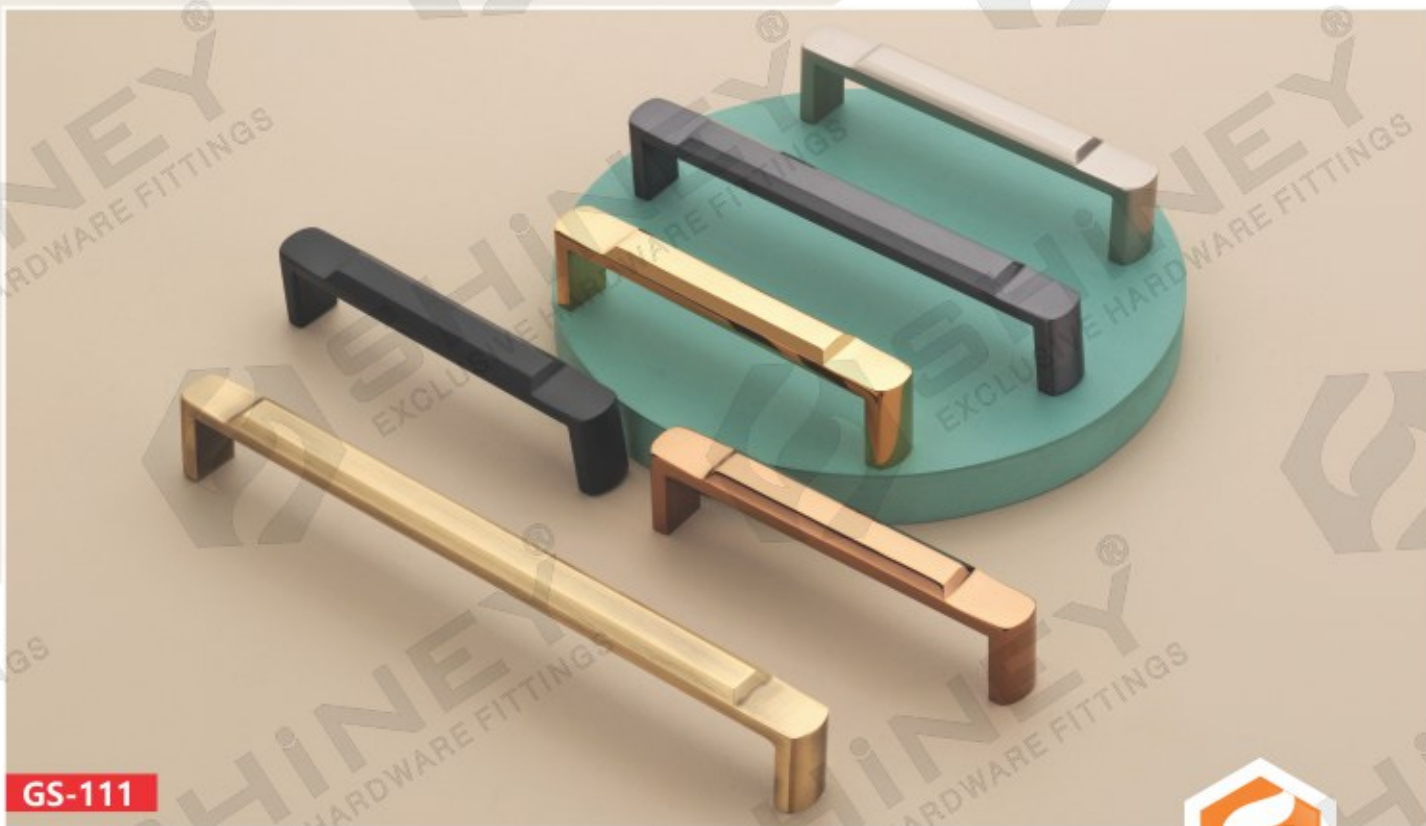

GS-111

Step Rado

Finish : CP, TT, Matt, Satin, Black Satin, Gold, Antique, Rose Gold
 Size : 96mm, 128mm, 192mm, 224mm, 256mm, 288mm

Stainless Steel **CABINET HANDLE**

SHINEY
 EXCLUSIVE HARDWARE FITTINGS

GS-112