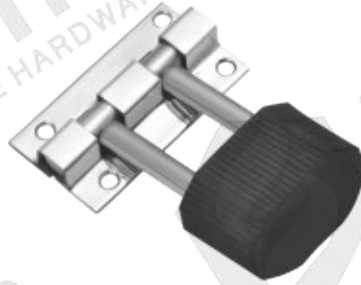

GS-309 L-Tower Bolt

GS-310 10mm Tower Bolt Single Pcs. (S.S.)

GS-311 Xylo Tower Bolt

GS-312 Saylo Tower Bolt

GS-313 12mm Tower Bolt (Aluminium)

GS-314 12mm Tower Bolt (Aluminium)

GS-315 Super Marble Tower Bolt (Aluminium)

GS-316 Aluminium Baby Latch

GS-317 Push Door Stopper

GS-318 Cam Bolt (Aluminium / Brass)

GS-319 12mm Lining Tower Bolt

GS-331
Single Door Stopper Round

GS-332
Double Door Stopper Round

GS-333
Single Door Stopper Square