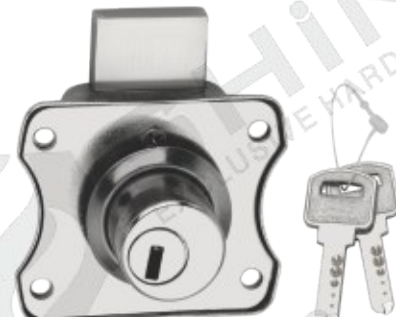

GS-428 Drawer Lock - Universal Multi Purpose