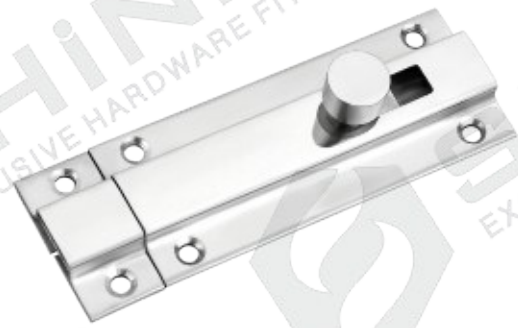

GS-304
S.S. Premium
Parlament Hinges

4"x2" (12)	5"x4" (10)
4"x3" (12)	5"x5" (10)
4"x4" (12)	5"x6" (10)
4"x5" (12)	5"x8" (10)

GS-305 9.5mm Tower Bolt

GS-306 Square Tower Bolt

GS-307 12mm Tower Bolt

GS-308 12mm Single Piece Tower Bolt

GS-309 L-Tower Bolt

GS-310 10mm Tower Bolt Single Pcs. (S.S.)

GS-311 Xylo Tower Bolt

GS-312 Saylo Tower Bolt

GS-313 12mm Tower Bolt (Aluminium)

GS-314 12mm Tower Bolt (Aluminium)

GS-315 Super Marble Tower Bolt (Aluminium)