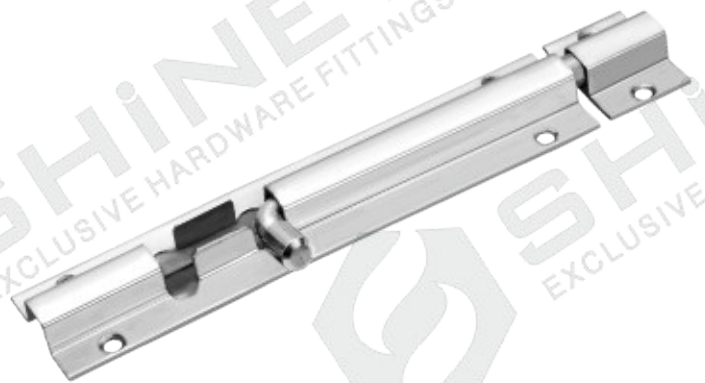

GS-304
S.S. Premium
Parlament Hinges

4"x2" (12)	5"x4" (10)
4"x3" (12)	5"x5" (10)
4"x4" (12)	5"x6" (10)
4"x5" (12)	5"x8" (10)

GS-305 9.5mm Tower Bolt

GS-306 Square Tower Bolt

GS-307 12mm Tower Bolt

GS-308 12mm Single Piece Tower Bolt