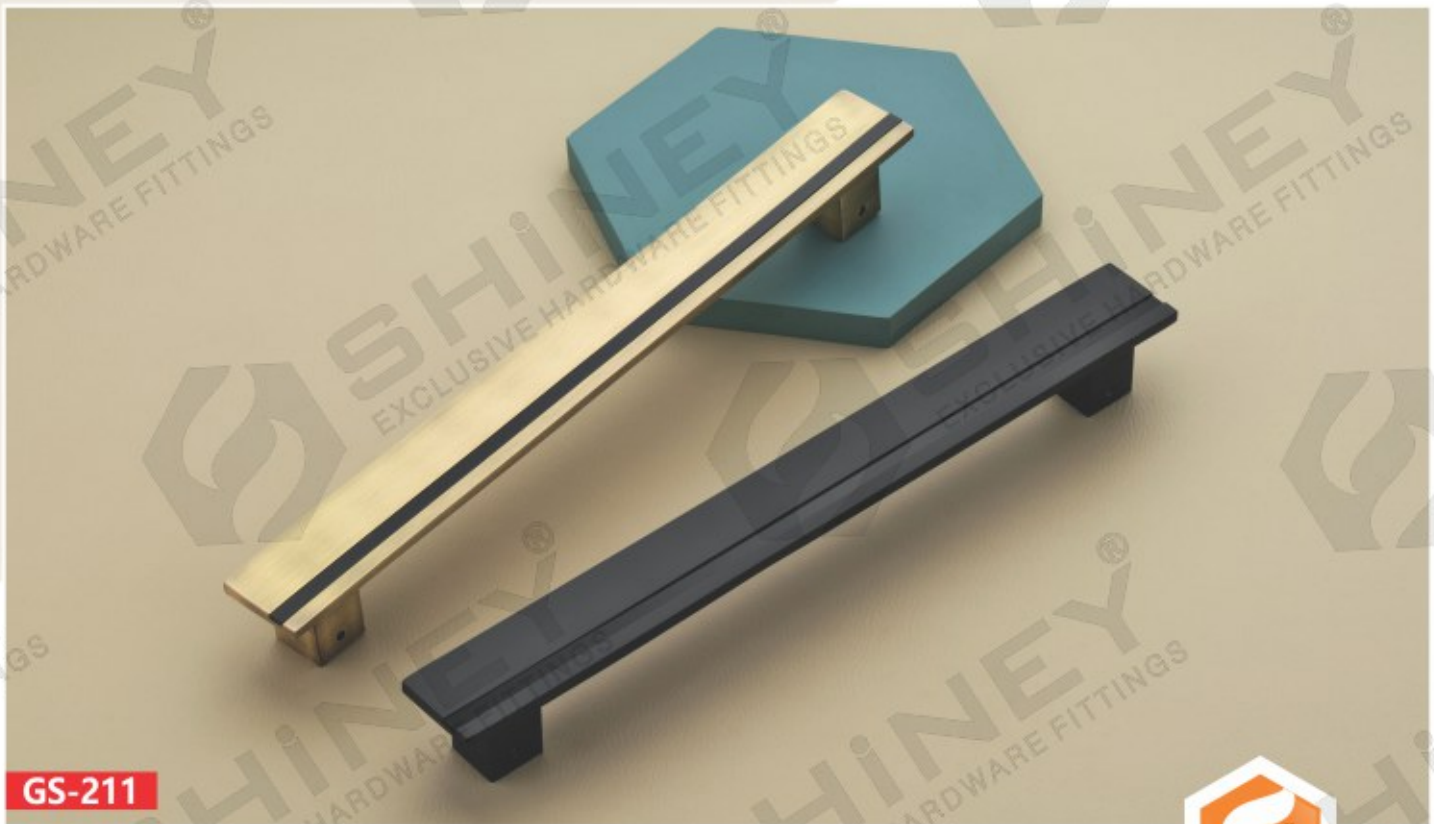

GS-211

NEXON HANDLE

Finish : Matt, Lacquer Matt, Black, Antique, Copper Antique
Size : 8", 10", 12", 16", 18", 24" inch