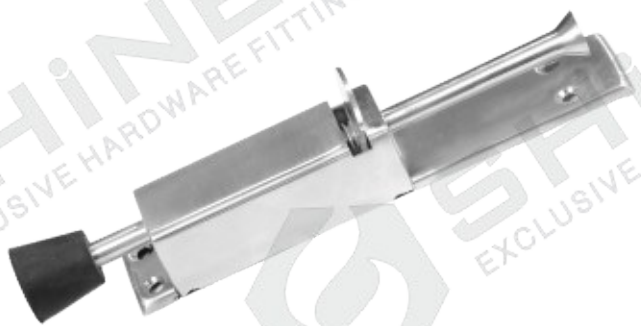

GS-317 Push Door Stopper