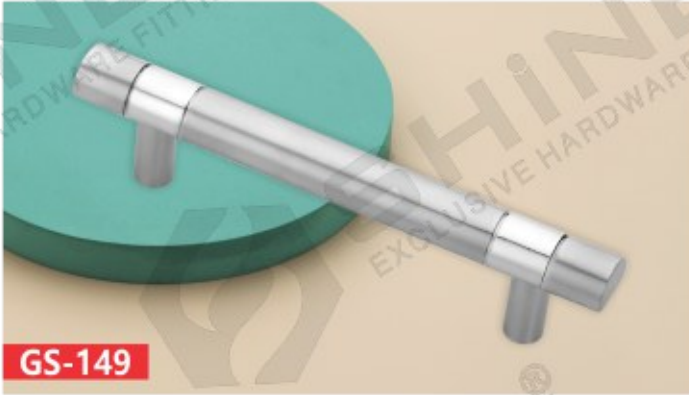

GS-148

OVEL BOT

Finish : CP, TT, Matt • Size : 96, 128, 192, 224, 256, 288mm

SHINEY
EXCLUSIVE HARDWARE FITTINGS

Stainless Steel **CABINET HANDLE**

GS-149

16mm HRD-H
Finish : CP, TT, Matt • Size : 96, 128, 192, 224, 256, 288mm