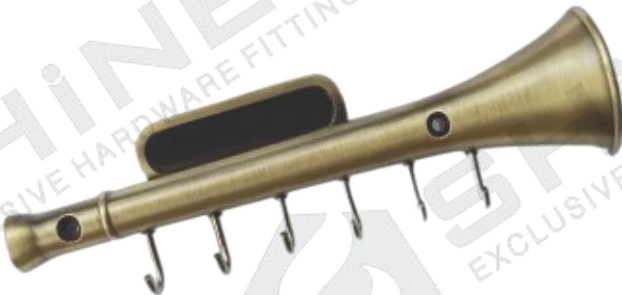

GS-822 W.M. Key Stand (C.P., Antique)