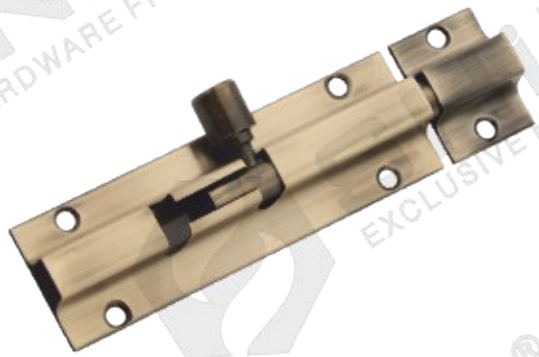

GS-304
S.S. Premium
Parlament Hinges

4"x2" (12)	5"x4" (10)
4"x3" (12)	5"x5" (10)
4"x4" (12)	5"x6" (10)
4"x5" (12)	5"x8" (10)

GS-305 9.5mm Tower Bolt

GS-306 Square Tower Bolt

GS-307 12mm Tower Bolt

GS-308 12mm Single Piece Tower Bolt