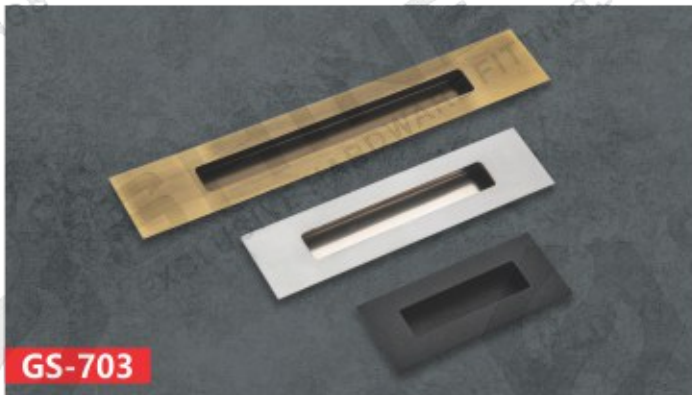

GS-695
Start Conceal

GS-696
End Cap

GS-697
Light Conceal - 19, 25mm

CONCEALED & ALLU. PROFILE HANDLE

GS-701

DUM SILVER CONCEALED
Size : 4", 6", 8", 10", 12" • Finish : Silver

GS-702

CONCEALED
Size : 4", 6", 8", 10", 12" • Finish : Twoway CP, S.S., Black