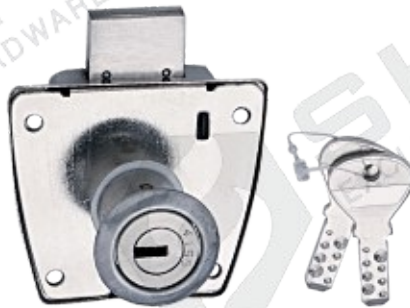

GS-427 Drawer Lock - Multi Purpose