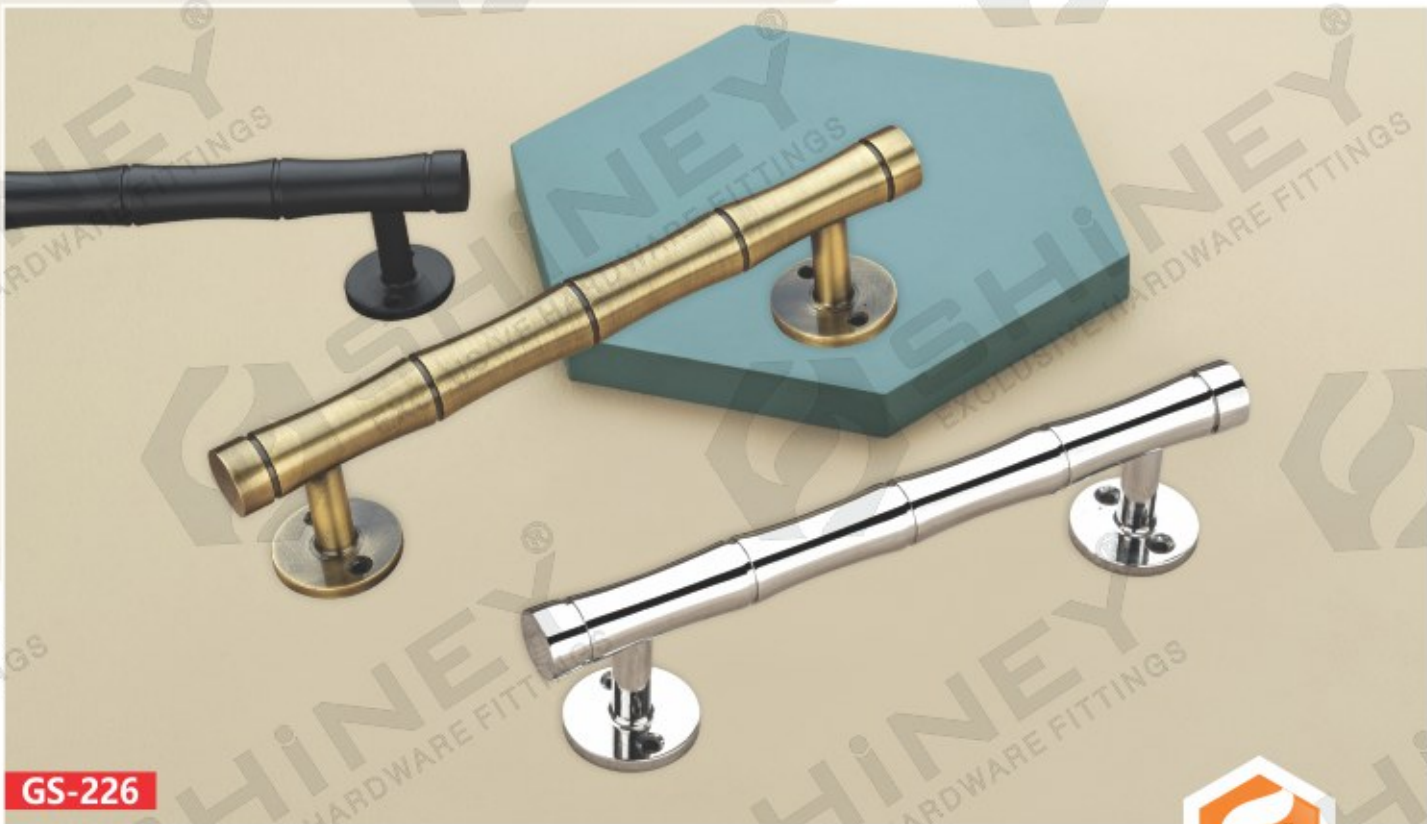

GS-226

RAJWADI MAIN DOOR

Finish : Black, Gold, Antique, Rose Gold
Size : 8", 12", 16", 18", 24" inch