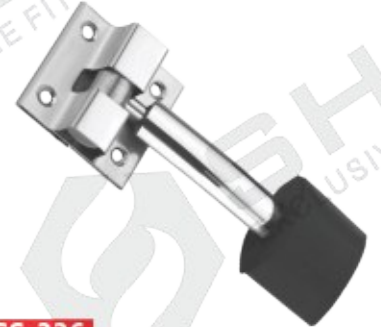

GS-309 L-Tower Bolt

GS-310 10mm Tower Bolt Single Pcs. (S.S.)

GS-311 Xylo Tower Bolt

GS-312 Saylo Tower Bolt

GS-313 12mm Tower Bolt (Aluminium)

GS-314 12mm Tower Bolt (Aluminium)

GS-315 Super Marble Tower Bolt (Aluminium)

GS-316 Aluminium Baby Latch

GS-317 Push Door Stopper

GS-318 Cam Bolt (Aluminium / Brass)

GS-319 12mm Lining Tower Bolt

GS-331
Single Door Stopper Round

GS-332
Double Door Stopper Round

GS-333
Single Door Stopper Square

GS-334
Double Door Stopper Square

GS-335
Triangle Door Stopper

GS-336
Oval Door Stopper

GS-337
S.S. Round Gate Hook
Size : 2", 2.5", 3", 4", 5", 6"

GS-338
S.S. Square Gate Hook
Size : 4", 5", 6"

GS-339
S.S. Fancy Gate Hook
Size : 2", 2.5", 3", 4", 5", 6"