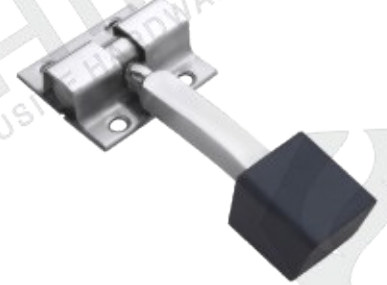

GS-309 L-Tower Bolt

GS-310 10mm Tower Bolt Single Pcs. (S.S.)

GS-311 Xylo Tower Bolt

GS-312 Saylo Tower Bolt

GS-313 12mm Tower Bolt (Aluminium)

GS-314 12mm Tower Bolt (Aluminium)

GS-315 Super Marble Tower Bolt (Aluminium)

GS-316 Aluminium Baby Latch

GS-317 Push Door Stopper

GS-318 Cam Bolt (Aluminium / Brass)

GS-319 12mm Lining Tower Bolt

GS-331
Single Door Stopper Round

GS-332
Double Door Stopper Round

GS-333
Single Door Stopper Square