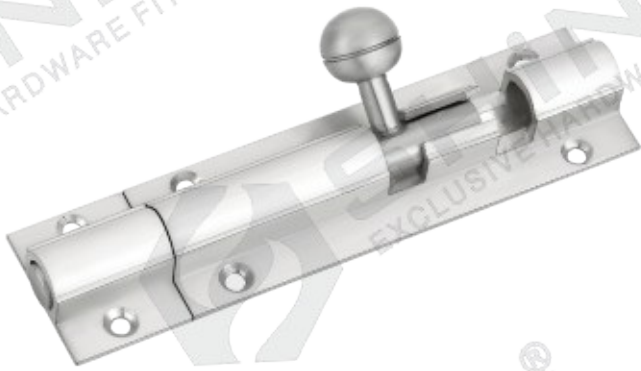

GS-304
S.S. Premium
Parlament Hinges

4"x2" (12)	5"x4" (10)
4"x3" (12)	5"x5" (10)
4"x4" (12)	5"x6" (10)
4"x5" (12)	5"x8" (10)

GS-305 9.5mm Tower Bolt

GS-306 Square Tower Bolt

GS-307 12mm Tower Bolt

GS-308 12mm Single Piece Tower Bolt

GS-309 L-Tower Bolt

GS-310 10mm Tower Bolt Single Pcs. (S.S.)

GS-311 Xylo Tower Bolt

GS-312 Saylo Tower Bolt

GS-313 12mm Tower Bolt (Aluminium)

GS-314 12mm Tower Bolt (Aluminium)

GS-315 Super Marble Tower Bolt (Aluminium)