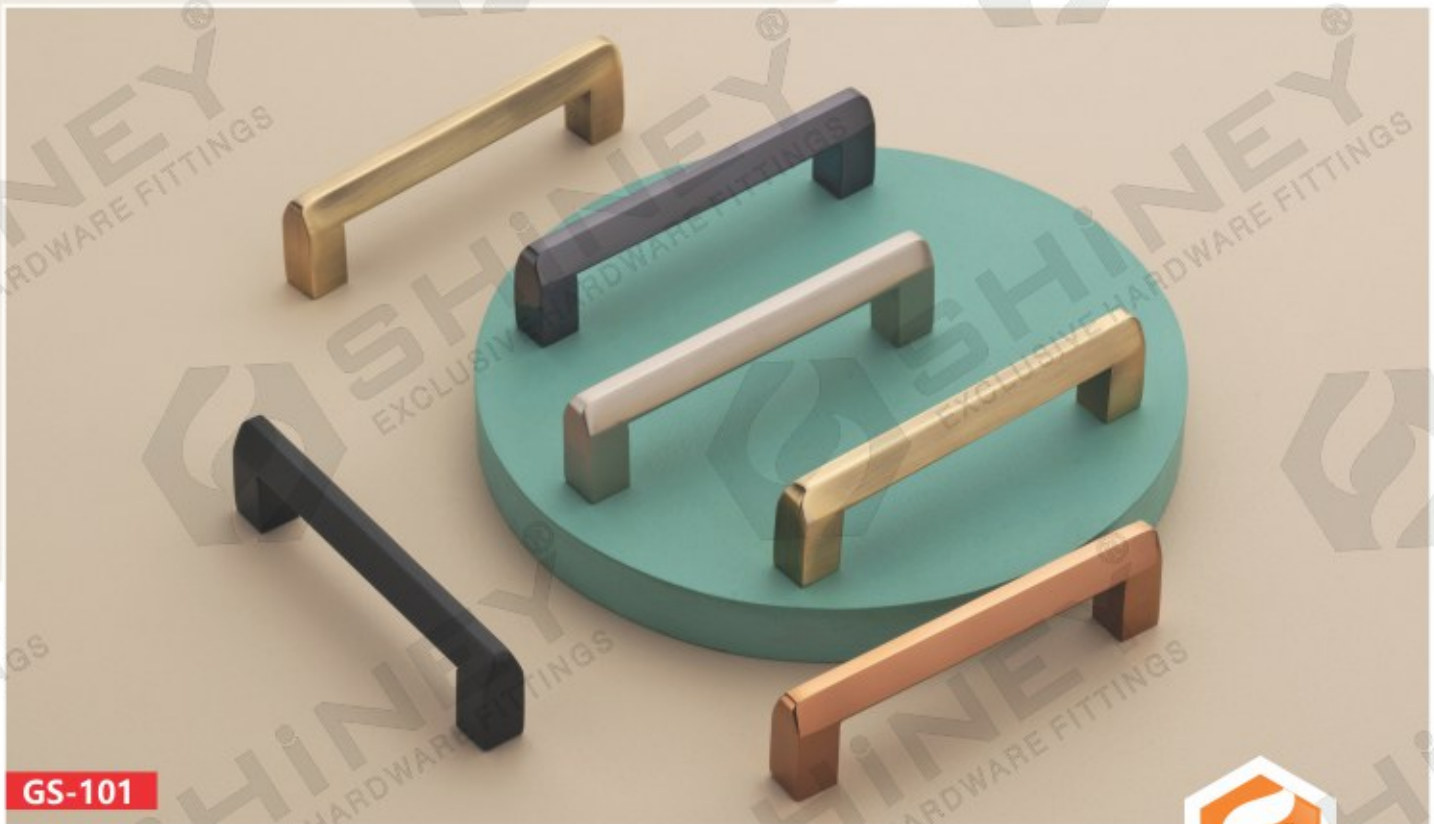

GS-101

Jupdi-D

Finish : CP, TT, Matt, Satin, Black Satin, Gold, Antique, Rose Gold
Size : 96mm, 128mm, 192mm, 224mm, 256mm, 288mm