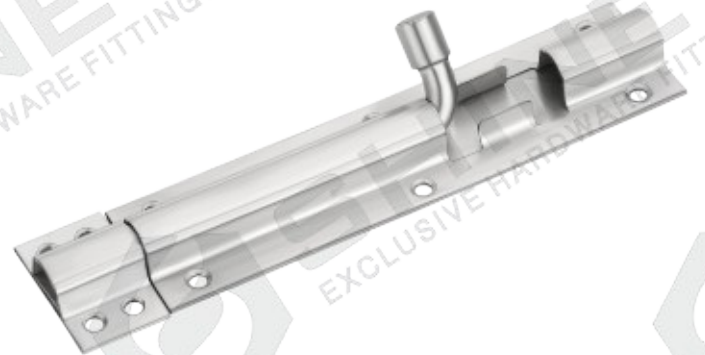

GS-310 10mm Tower Bolt Single Pcs. (S.S.)