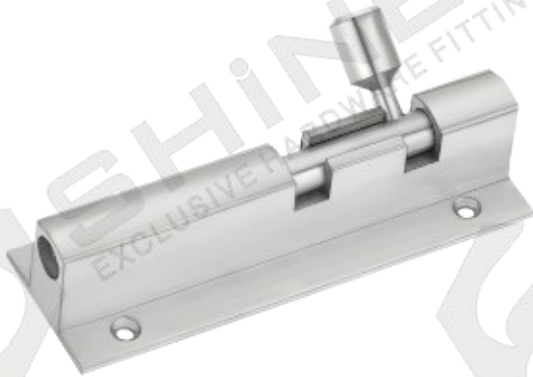

GS-304
S.S. Premium
Parlament Hinges

4"x2" (12)	5"x4" (10)
4"x3" (12)	5"x5" (10)
4"x4" (12)	5"x6" (10)
4"x5" (12)	5"x8" (10)

GS-305 9.5mm Tower Bolt

GS-306 Square Tower Bolt

GS-307 12mm Tower Bolt

GS-308 12mm Single Piece Tower Bolt

GS-309 L-Tower Bolt

GS-310 10mm Tower Bolt Single Pcs. (S.S.)

GS-311 Xylo Tower Bolt

GS-312 Saylo Tower Bolt

GS-313 12mm Tower Bolt (Aluminium)

GS-314 12mm Tower Bolt (Aluminium)

GS-315 Super Marble Tower Bolt (Aluminium)