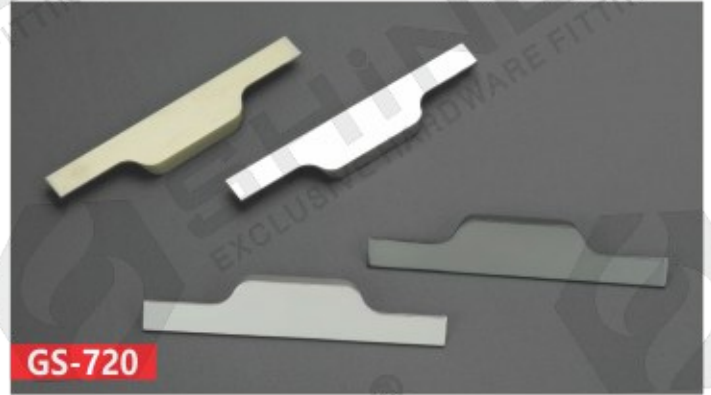

ALLUMINIUM PROFILE
Size : 6" inch to 48" inch

GS-718

ALLUMINIUM PROFILE
Size : 6" inch to 48" inch

ALLU. PROFILE HANDLE

GS-719

ALLUMINIUM PROFILE
Size : 6" inch to 48" inch

GS-720

ALLUMINIUM PROFILE
Size : 6" inch to 48" inch