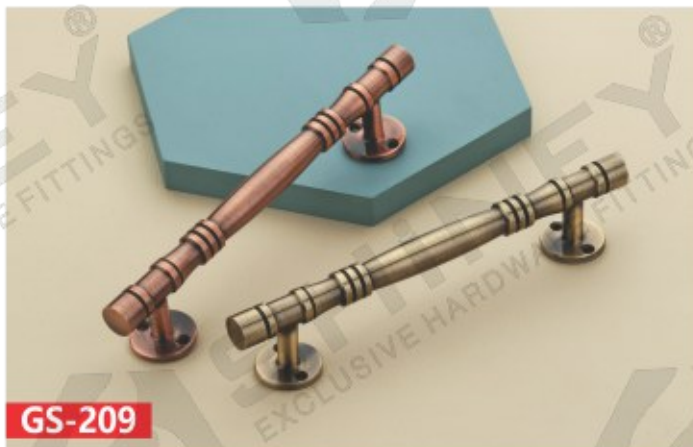

GS-209

AP HANDLE

Finish : CP, TT, Matt, Black, Antique, Copper Antique
Size : 6", 8", 10" inch