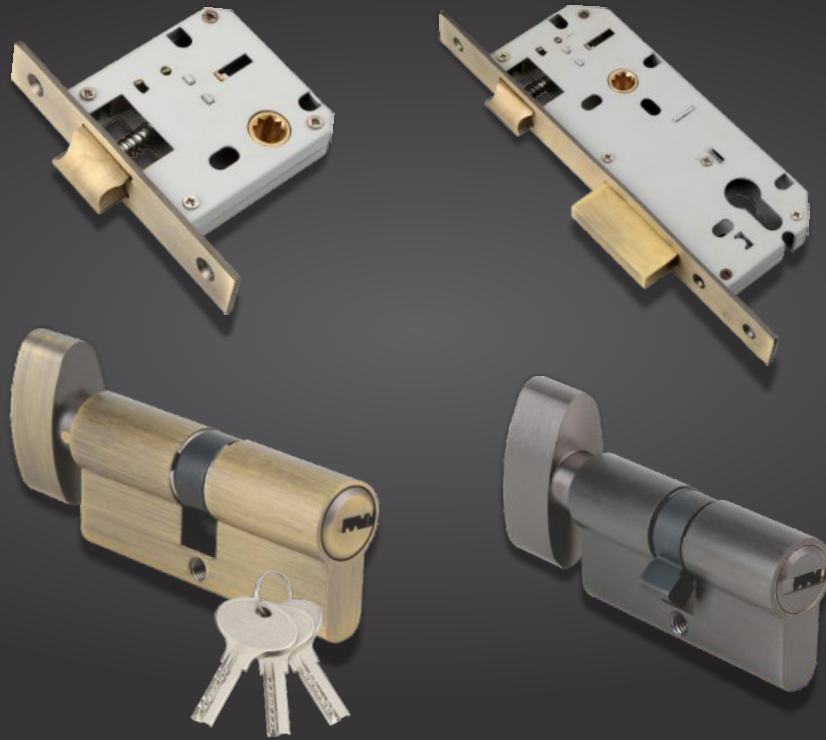

Lock Body

(Rate Per Pcs)

CODE	SIZE	FINISH			
	MM	MATT SS	MATT AB/GRAPHITE	JET BLACK	PVD
P2101	45 X 85	900	1070	1180	1575
P2102	50 X 85	960	1130	1240	1625
P2103	60 X 85	1020	1180	1276	1650
P2104	70 X 85	1320	1440	1560	1920

Lock Body Baby Latch

(Rate Per Pcs)

CODE	SIZE	FINISH			
	MM	MATT SS	MATT AB/GRAPHITE	JET BLACK	PVD
P2105	50	440	520	600	840
P2106	60	520	600	680	920

Lock Body Dead Lock

(Rate Per Pcs)

CODE	SIZE	FINISH			
	MM	MATT SS	MATT AB/GRAPHITE	JET BLACK	PVD
P2107	50	720	810	880	1120
P2108	60	810	880	960	1210