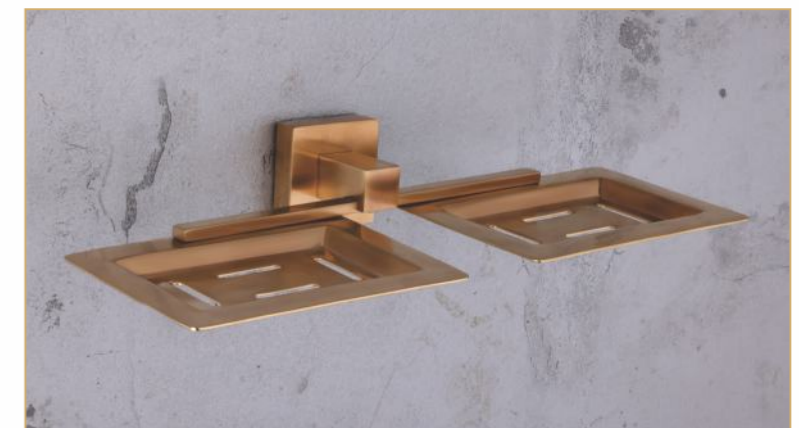

● C.P.	₹ 1969
● PVD	₹ 2953
● PVD Black	₹ 3918

GLASS TUMBLER HOLDER (SQUARE) P2718

● C.P.	₹ 1577
● PVD	₹ 2365
● PVD Black	₹ 3134

PAPER HOLDER P2711

● C.P.	₹ 1898
● PVD	₹ 2848
● PVD Black	₹ 3776

GLASS DUAL SOAP DISH P2704

● C.P.	₹ 3000
● PVD	₹ 4500
● PVD Black	₹ 6000

BRASS ROBE HOOK P2710

● C.P.	₹ 1026
● PVD	₹ 1540
● PVD Black	₹ 2032

BRASS DUAL SOAP DISH P2702

● C.P.	₹ 2669
● PVD	₹ 4003
● PVD Black	₹ 5318

TOWEL RACK

	P2714 18"	P2715 24"
● C.P.	₹ 8005	₹ 9134
● PVD	₹ 12009	₹ 13707
● PVD Black	₹ 15990	₹ 18248