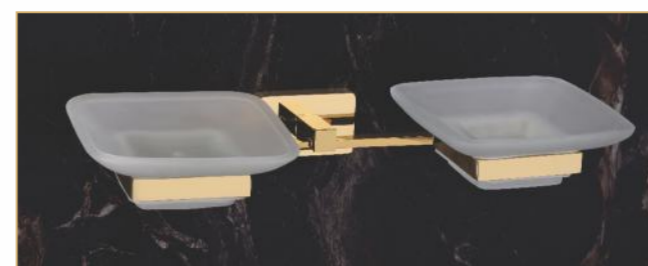

LIQUID SOAP DISPENSER (SQUARE) P2409

	C.P.	PVD	PVD Black
₹	1913	2870	3806

GLASS SOAP DISH & TUMBLER HOLDER P2406

	C.P.	PVD	PVD Black
₹	3103	4655	6206

GLASS DUAL SOAP DISH P2404

	C.P.	PVD	PVD Black
₹	3103	4655	6206