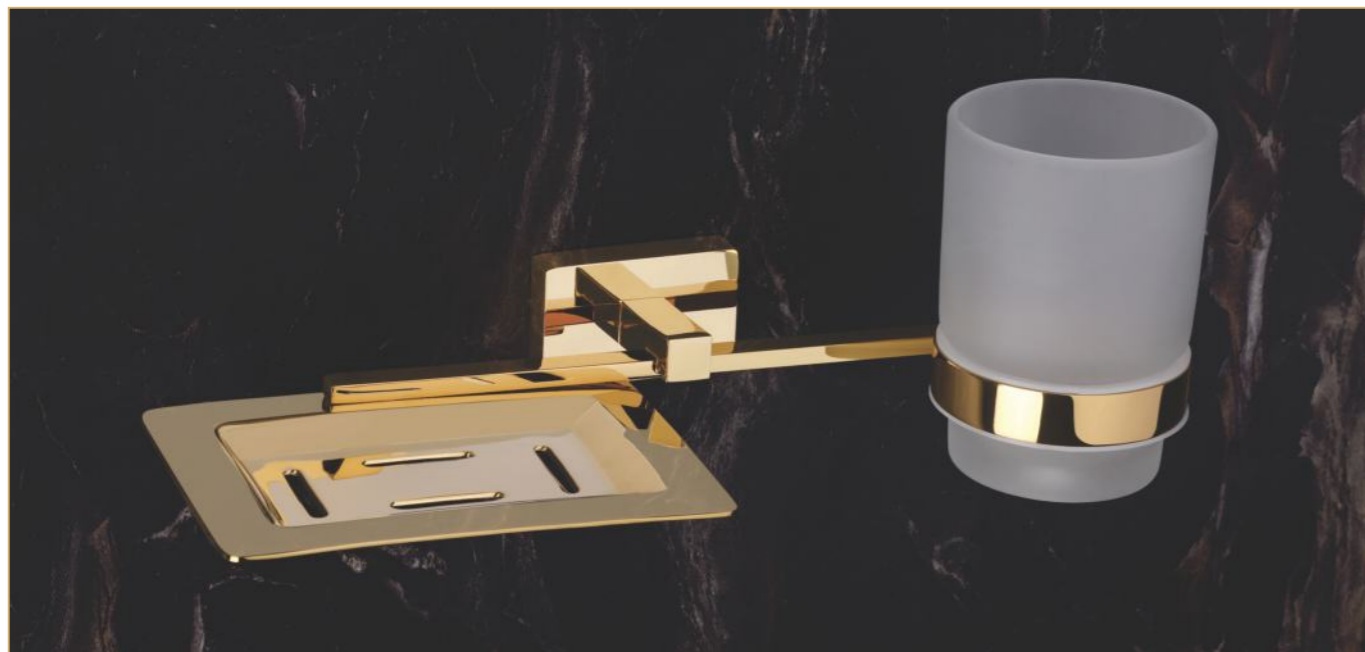

BRASS SOAP DISH & TUMBLER HOLDER P2305

	C.P.	PVD	PVD Black
₹	2217	3324	4414

P2400 SERIES

PLAIN RACK 18" P2415

● C.P.	₹ 6216
● PVD	₹ 9324
● PVD Black	₹ 12432

PLAIN RACK 24" P2416

● C.P.	₹ 7651
● PVD	₹ 11477
● PVD Black	₹ 15302