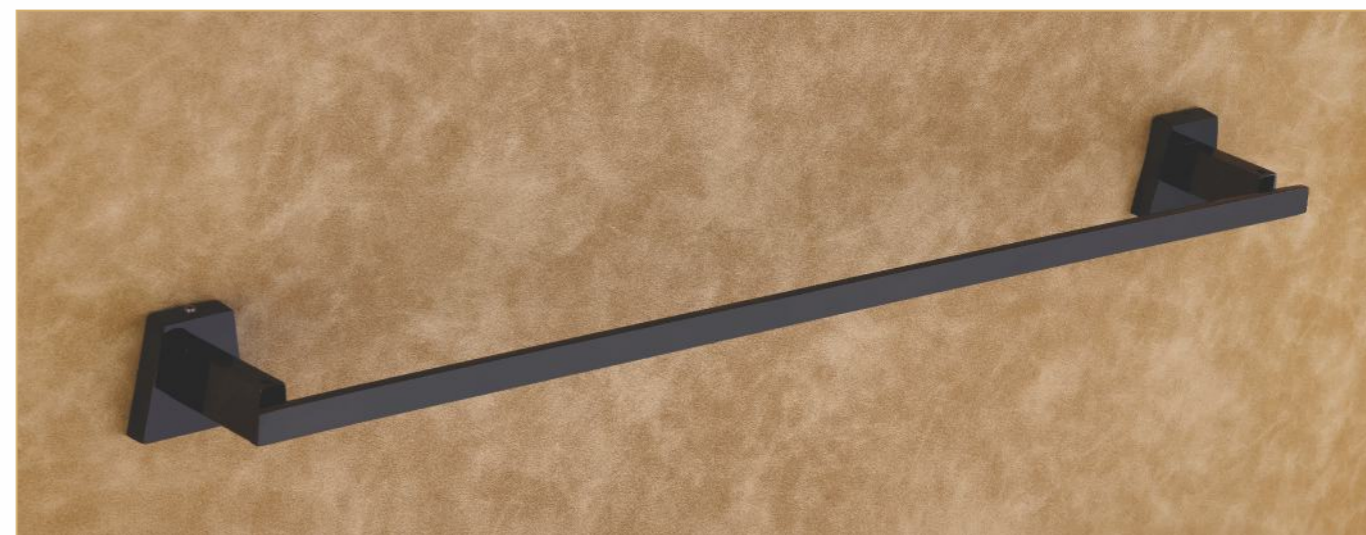

P2600 SERIES

TOWEL ROD

	P2612 18"	P2613 24"
● C.P.	₹ 3079	₹ 3591
● PVD	₹ 4619	₹ 5342
● PVD Black	₹ 6138	₹ 7102