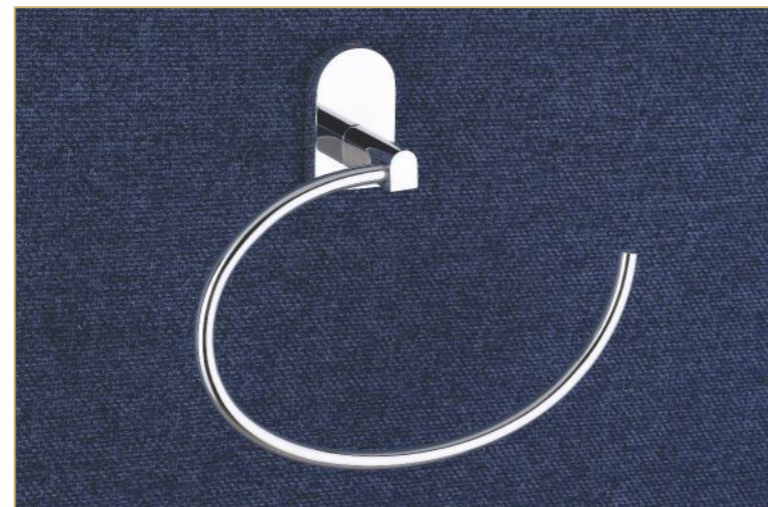

NAPKIN RING P2507

● C.P.	₹ 1213
● PVD	₹ 1820
● PVD Black	₹ 2426