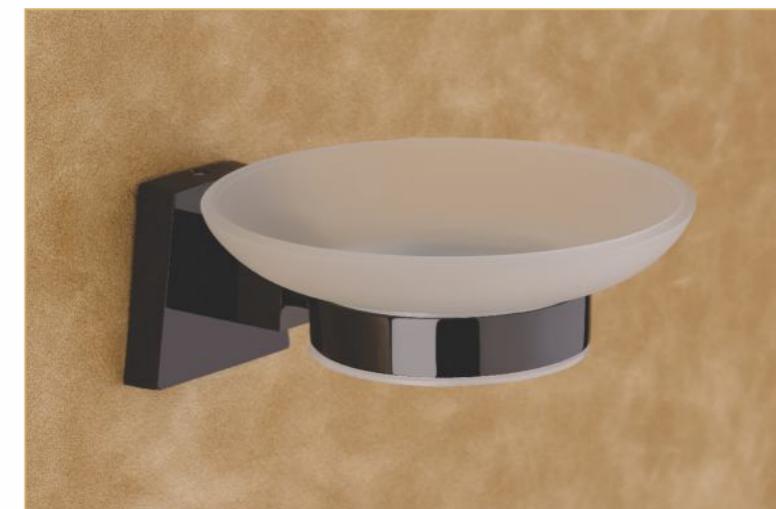

**GLASS SOAP DISH
P2603**

	C.P.	₹
● C.P.	₹ 1112	
● PVD	₹ 1668	
● PVD Black	₹ 2204