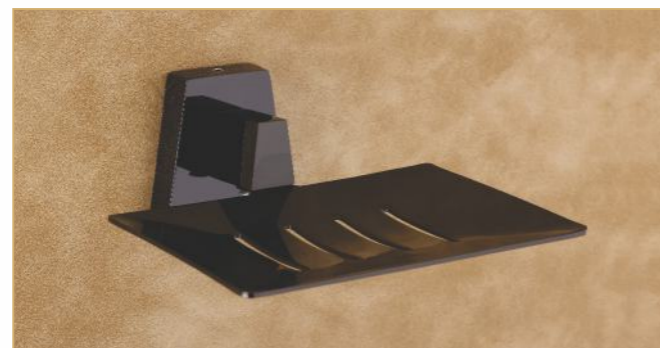

BRASS SOAP DISH P2601

	C.P.	PVD	PVD Black
₹	1237	1854	2454