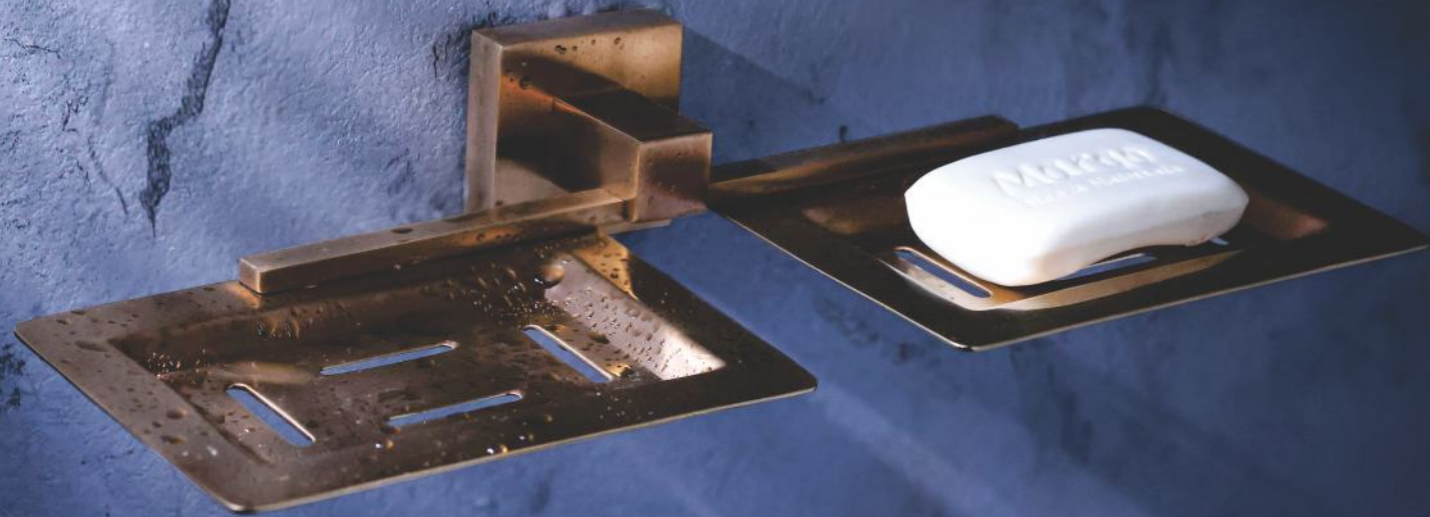

P2700 SERIES