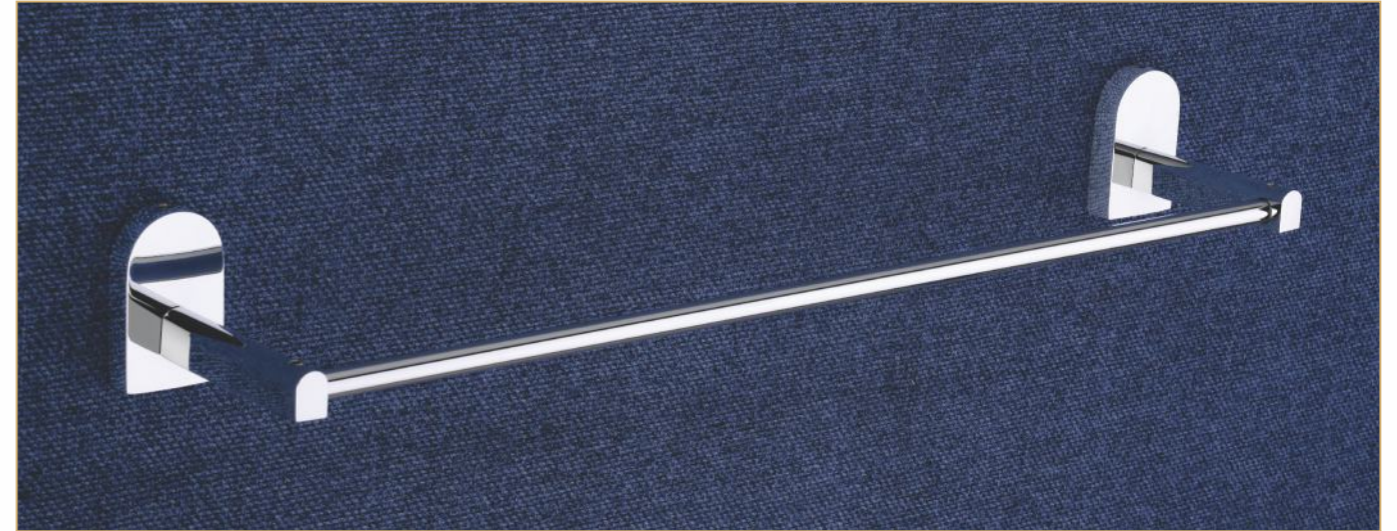

P2500 SERIES

TOWEL ROD

	P2512 18"	P2513 24"	P2514 30"
● C.P.	₹ 2014	₹ 2185	₹ 2357
● PVD	₹ 3021	₹ 3278	₹ 3535
● PVD Black	₹ 4028	₹ 4370	₹ 4714