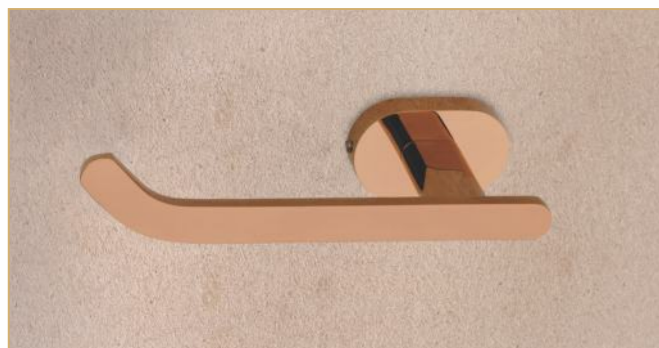

NAPKIN RING SHORT P2323

	C.P.	PVD	PVD Black
₹	1284	1926	2568