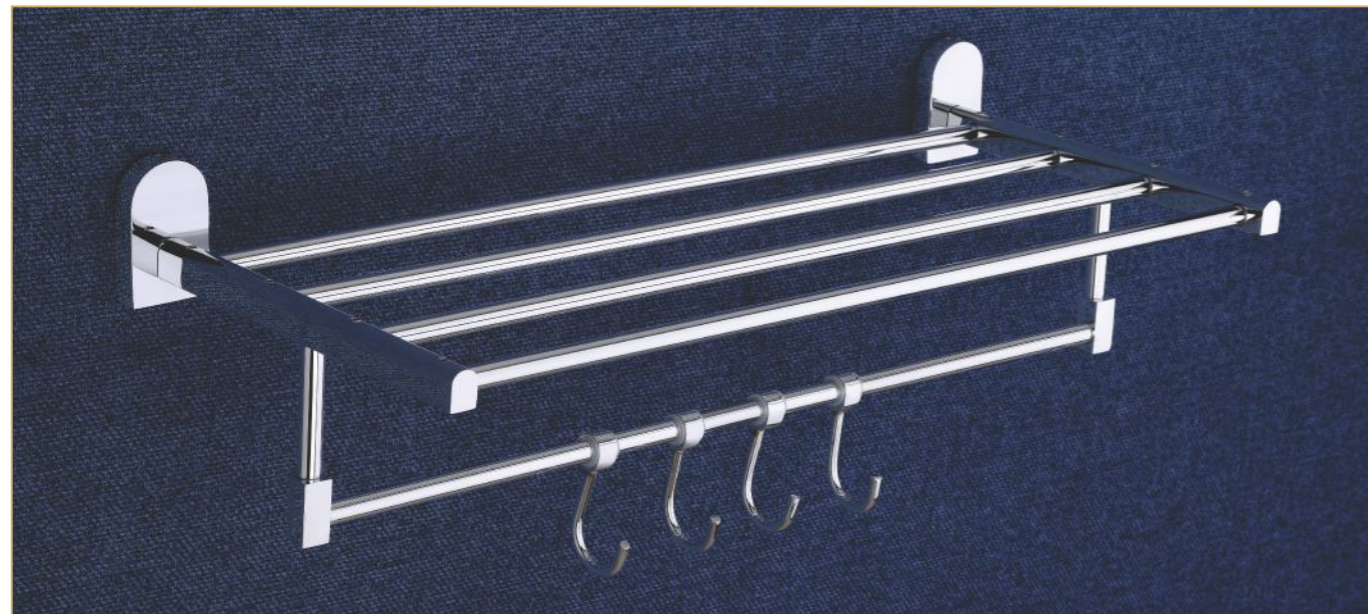

	C.P.	PVD	PVD Black
PAPER HOLDER P2511	₹ 1742	₹ 2613	₹ 3484

	C.P.	PVD	PVD Black
GLASS SOAP DISH P2503	₹ 1392	₹ 2088	₹ 2784

	C.P.	PVD	PVD Black
BRASS ROBE HOOK P2510	₹ 778	₹ 1167	₹ 1556

	C.P.	PVD	PVD Black
BRASS DUAL SOAP DISH P2502	₹ 2364	₹ 3546	₹ 4728