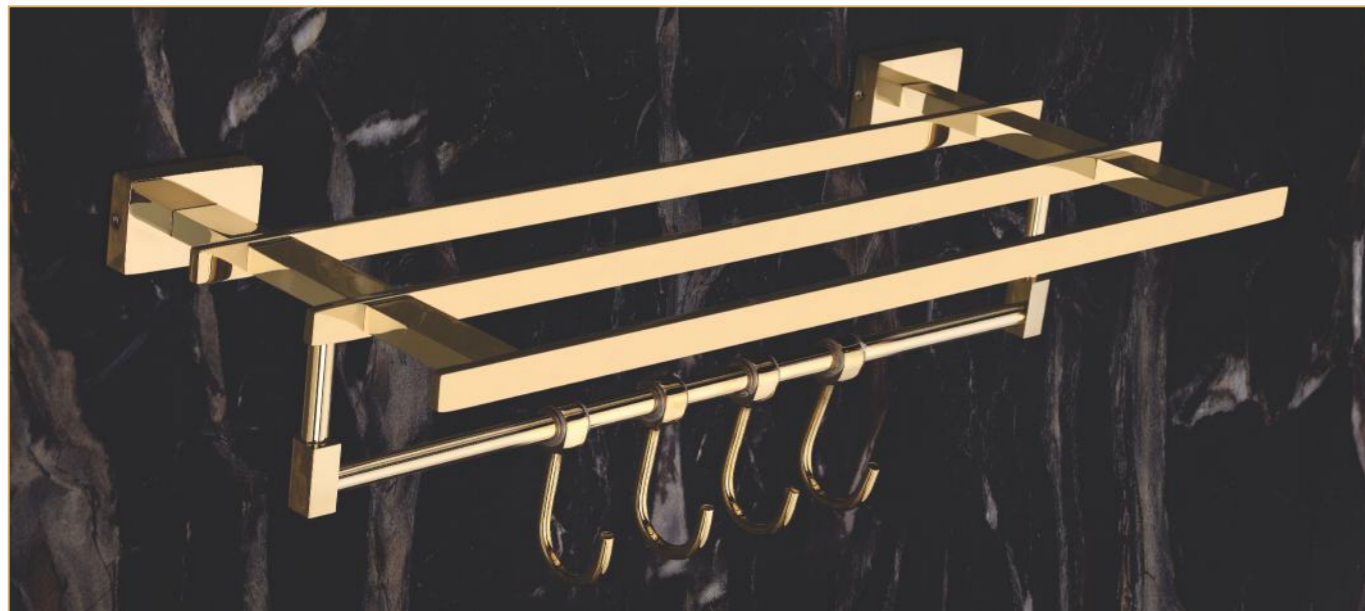

BRASS ROBE HOOK P2410

● C.P.	₹ 902
● PVD	₹ 1353
● PVD Black	₹ 1784

BRASS DUAL SOAP DISH P2402

● C.P.	₹ 2364
● PVD	₹ 3546
● PVD Black	₹ 4708

TOWEL RACK WITH HOOK

	P2417 18"	P2418 24"	P2419 30"
● C.P.	₹ 7278	₹ 8740	₹ 10202
● PVD	₹ 10917	₹ 13110	₹ 15302
● PVD Black	₹ 14536	₹ 17460	₹ 20384