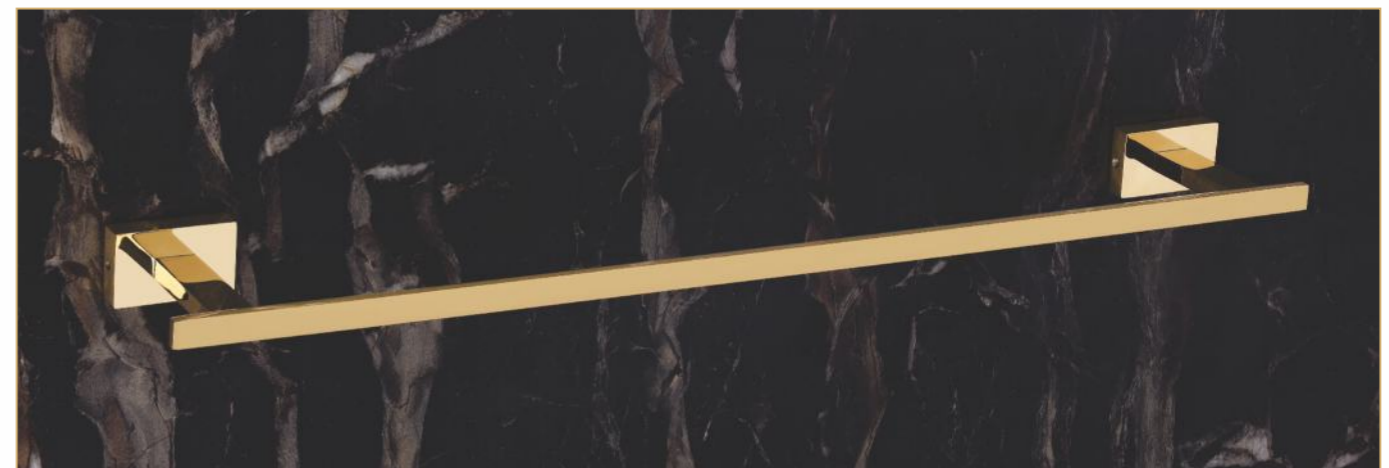

NAPKIN RING LONG P2407

	C.P.	PVD	PVD Black
₹	1446	2170	2872

NAPKIN RING SHORT P2423

	C.P.	PVD	PVD Black
₹	1275	1913	2550

BRASS SOAP DISH P2401

	C.P.	PVD	PVD Black
₹	1206	1807	2392

TOWEL ROD

	P2412 18"	P2413 24"	P2414 30"
● C.P.	₹ 3219	₹ 3820	₹ 4422
● PVD	₹ 4829	₹ 5731	₹ 6633
● PVD Black	₹ 6418	₹ 7620	₹ 8824