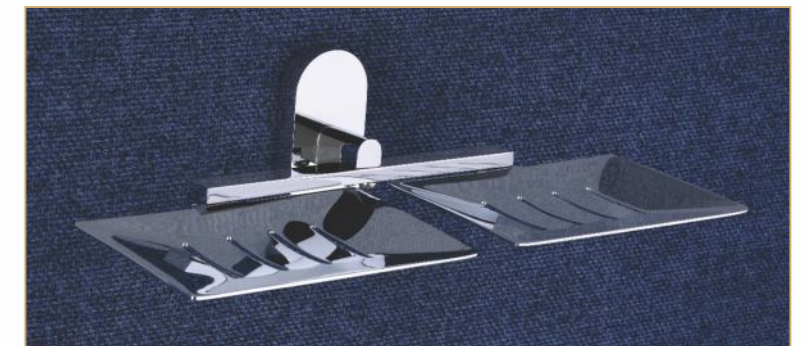

C.P.	PVD	PVD Black
BRASS DUAL SOAP DISH P2502	₹ 2364	₹ 3546	₹ 4728