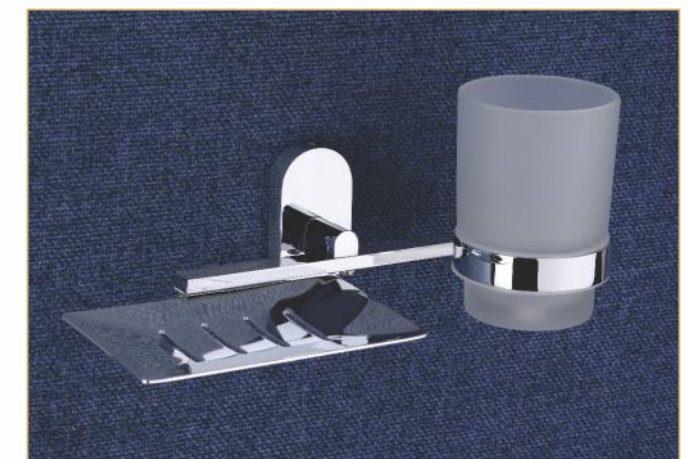

BRASS SOAP DISH P2501

● C.P.	₹ 1197
● PVD	₹ 1796
● PVD Black	₹ 2394

LIQUID SOAP DISPENSER P2509

● C.P.	₹ 1408
● PVD	₹ 2112
● PVD Black	₹ 2816

GLASS SOAP DISH & TUMBLER HOLDER P2506

● C.P.	₹ 2574
● PVD	₹ 3861
● PVD Black	₹ 5148