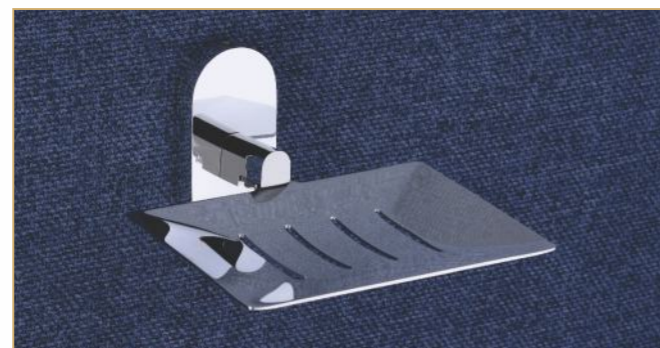

GLASS TUMBLER HOLDER P2508

● C.P.	₹ 1081
● PVD	₹ 1622
● PVD Black	₹ 2162

NAPKIN RING P2507

● C.P.	₹ 1213
● PVD	₹ 1820
● PVD Black	₹ 2426

GLASS DUAL SOAP DISH P2504

● C.P.	₹ 2877
● PVD	₹ 4316
● PVD Black	₹ 5754