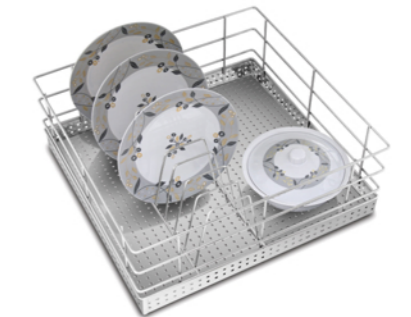

Plain Basket (Sheet Basket)

Width 9, 12, 15, 17, 19, 21
Depth 16, 18, 20, 22, 24
Height 4, 6, 8

Partition Basket (Sheet Basket)

Width 9, 12, 15, 17, 19, 21
Depth 16, 18, 20, 22, 24
Height 4, 6, 8

Cup & Saucer Basket (Sheet Basket)

Width 9, 12, 15, 17, 19, 21
Depth 16, 18, 20, 22, 24
Height 4

Glass Basket (Sheet Basket)

Width 9, 12, 15, 17, 19, 21
Depth 16, 18, 20, 22, 24
Height 4

Bottle Basket (Sheet Basket)

Width 9, 12, 15, 17, 19, 21
Depth 16, 18, 20, 22, 24
Height 6

Thali & Plate Basket (Sheet Basket)

Width 9, 12, 15, 17, 19, 21
Depth 16, 18, 20, 22, 24
Height 6, 8

Slim Tandem Drawer Box

Depth in mm	400, 450, 500, 550, 600
Height in mm	90
Finish	Dark Grey
Packing	6 Set / Carton