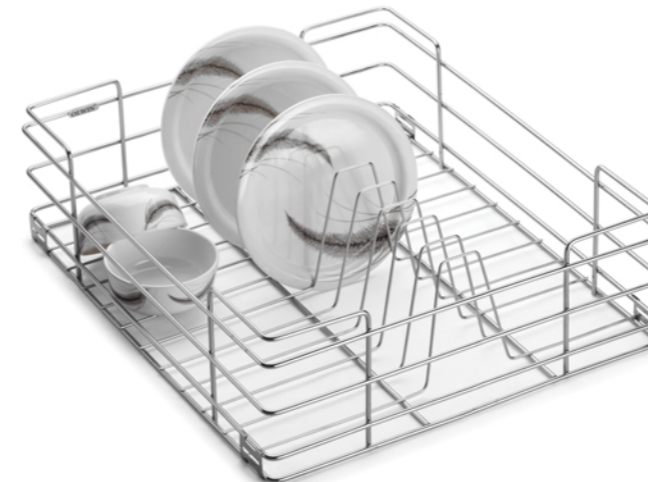

Width	12, 15, 17, 19, 21
Depth	20, 22
Height	4

Plate Basket (C Series)

Width	9, 12, 15, 17, 19, 21
Depth	16, 18, 20, 22, 24
Height	6

Plate Basket (M Series)

Width	9, 12, 15, 17, 19, 21
Depth	16, 18, 20, 22, 24
Height	6

Plate Basket (Plaza Series)

Width	12, 15, 17, 19, 21
Depth	20, 22
Height	6

Thali Basket (C Series)

Width	9, 15, 17, 19, 21
Depth	16, 18, 20, 22, 24
Height	8

Thali Basket (M Series)

Width	9, 15, 17, 19, 21
Depth	16, 18, 20, 22, 24
Height	8