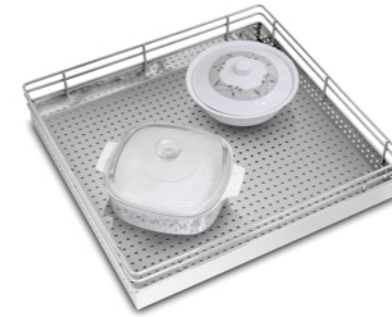

Tall Unit

Width	16
Depth	20
Height	47 to 59, 71 to 83 (adj.)

Vertical Pullout Unit

Width	16
Depth	20
Height	65 to 77 (adj.)

Pantry unit

Width	34
Depth	20
Height	65 to 77 (adj.)

Slider Hook Rack

Width 2 Depth 20 Height 6

Hook Liner

Hook 4, 5, 6, 7, 8

Perfume Rack

Width 12, 15, 18 Depth 4 Height 4

Saari Rack

Width 15 Depth 20 Height 8

Shoes Rack

Width 20
Depth 13
Height 21

Plain Basket (Sheet Basket)

Width 9, 12, 15, 17, 19, 21
Depth 16, 18, 20, 22, 24
Height 4, 6, 8

Partition Basket (Sheet Basket)

Width 9, 12, 15, 17, 19, 21
Depth 16, 18, 20, 22, 24
Height 4, 6, 8

Cup & Saucer Basket (Sheet Basket)