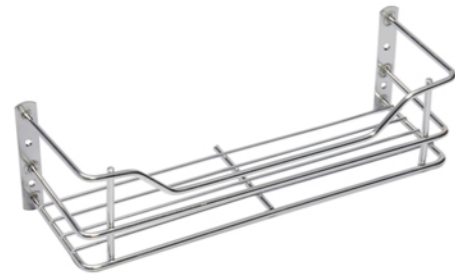

Perfume Rack

Width 12, 15, 18   Depth 4   Height 4