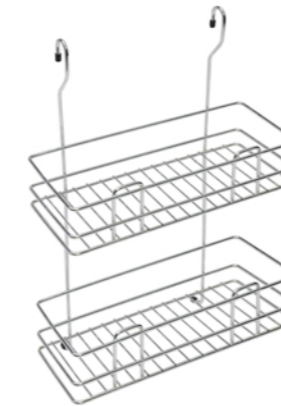

Detergent Rack

Width	4, 6
Depth	12
Height	12

Sink Basket

Width	21, 30
Depth	20
Height	6

Bin Holder

Dia	10
Height	6

Door Operated Distbin

Dia	20
Depth	12

Perforated Dustbin

Dia	8, 9, 10
Depth	10, 12, 14

Peddle Dustbin

Dia	7, 8, 10
Depth	11, 13, 15

Single Corner

Width	9
Depth	9
Height	7

Double Corner

Width	9
Depth	9
Height	17

Triple Corner

Width	9
Depth	9
Height	27

Hanging Double

Width	12, 15, 18
Depth	6, 8
Height	18

Hanging Single

Width	12, 15, 18
Depth	6, 8
Height	9

Hot Plate Round

Dia	8	Height	3
-----	---	--------	---

Hot Plate

Width	8	Height	2	Depth	12
-------	---	--------	---	-------	----

Fruit Basket

Width	10	Height	7	Depth	12
-------	----	--------	---	-------	----

Wine Glass Holder - Single

Width	Fix
Depth	Fix
Height	Fix