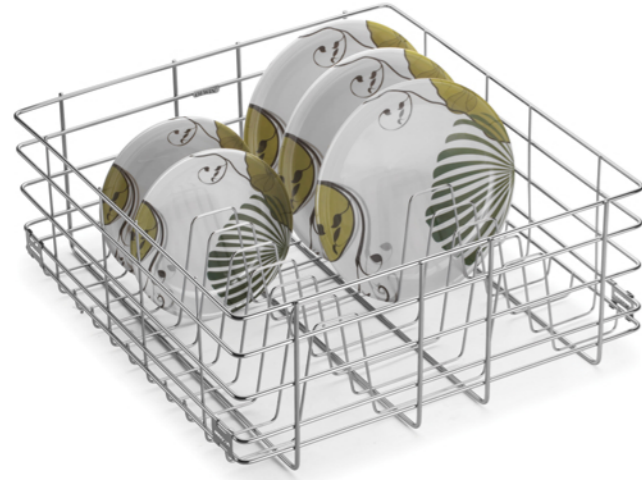

**Cup & Saucer
Basket (C Series)**

Width	9, 12, 15, 17, 19, 21
Depth	16, 18, 20, 22, 24
Height	4

**Cup & Saucer
Basket (M Series)**

Width	9, 12, 15, 17, 19, 21
Depth	16, 18, 20, 22, 24
Height	4

**Cup & Saucer
Basket (Plaza Series)**

Width	12, 15, 17, 19, 21
Depth	20, 22
Height	4

Plate Basket (C Series)

Width	9, 12, 15, 17, 19, 21
Depth	16, 18, 20, 22, 24
Height	6

Plate Basket (M Series)

Width	9, 12, 15, 17, 19, 21
Depth	16, 18, 20, 22, 24
Height	6

Plate Basket (Plaza Series)

Width	12, 15, 17, 19, 21
Depth	20, 22
Height	6

Thali Basket (C Series)

Width	9, 15, 17, 19, 21
Depth	16, 18, 20, 22, 24
Height	8

Thali Basket (M Series)

Width	9, 15, 17, 19, 21
Depth	16, 18, 20, 22, 24
Height	8