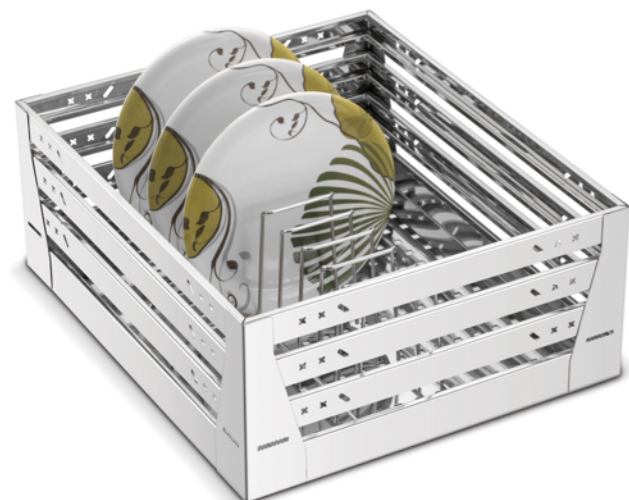

Width	12, 15, 17, 19, 21
Depth	20, 22
Height	4

Plate Basket (C Series)

Width	9, 12, 15, 17, 19, 21
Depth	16, 18, 20, 22, 24
Height	6

Plate Basket (M Series)

Width	9, 12, 15, 17, 19, 21
Depth	16, 18, 20, 22, 24
Height	6

Plate Basket (Plaza Series)

Width	12, 15, 17, 19, 21
Depth	20, 22
Height	6

Thali Basket (C Series)

Width	9, 15, 17, 19, 21
Depth	16, 18, 20, 22, 24
Height	8

Thali Basket (M Series)

Width	9, 15, 17, 19, 21
Depth	16, 18, 20, 22, 24
Height	8

Thali Basket (Plaza Series)

Width	15, 17, 19, 21
Depth	20, 22
Height	8

**Sheet Cutlery
Basket (C Series)**

Width	9, 12, 15, 17, 19, 21
Depth	16, 18, 20, 22, 24
Height	4

**Sheet Cutlery
Basket (M Series)**