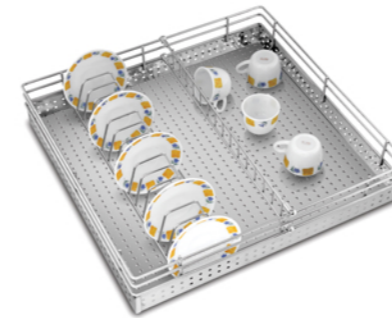

Tall Unit

Width	16
Depth	20
Height	47 to 59, 71 to 83 (adj.)

Vertical Pullout Unit

Width	16
Depth	20
Height	65 to 77 (adj.)

Pantry unit

Width	34
Depth	20
Height	65 to 77 (adj.)

Slider Hook Rack

Width 2 Depth 20 Height 6

Hook Liner

Hook 4, 5, 6, 7, 8

Perfume Rack

Width 12, 15, 18 Depth 4 Height 4

Saari Rack

Width 15 Depth 20 Height 8

Shoes Rack

Width 20
Depth 13
Height 21

Plain Basket (Sheet Basket)

Width 9, 12, 15, 17, 19, 21
Depth 16, 18, 20, 22, 24
Height 4, 6, 8

Partition Basket (Sheet Basket)

Width 9, 12, 15, 17, 19, 21
Depth 16, 18, 20, 22, 24
Height 4, 6, 8

Cup & Saucer Basket (Sheet Basket)

Width 9, 12, 15, 17, 19, 21
Depth 16, 18, 20, 22, 24
Height 4

Glass Basket (Sheet Basket)

Width 9, 12, 15, 17, 19, 21
Depth 16, 18, 20, 22, 24
Height 4

Bottle Basket (Sheet Basket)

Width 9, 12, 15, 17, 19, 21
Depth 16, 18, 20, 22, 24
Height 6