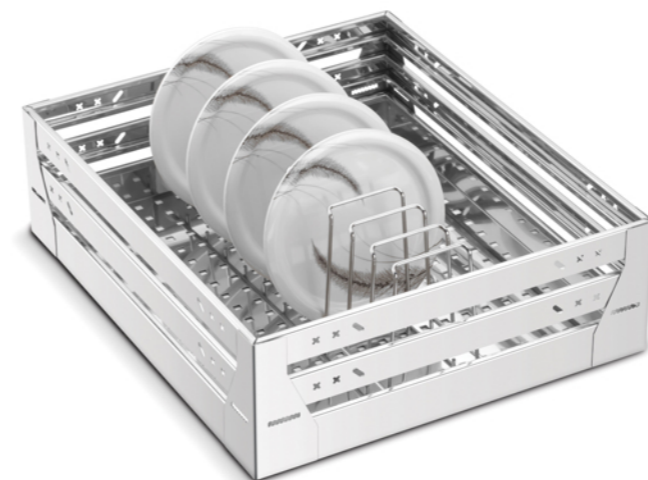

Width	12, 15, 17, 19, 21
Depth	20, 22
Height	4

Plate Basket (C Series)

Width	9, 12, 15, 17, 19, 21
Depth	16, 18, 20, 22, 24
Height	6

Plate Basket (M Series)

Width	9, 12, 15, 17, 19, 21
Depth	16, 18, 20, 22, 24
Height	6

Plate Basket (Plaza Series)

Width	12, 15, 17, 19, 21
Depth	20, 22
Height	6

Thali Basket (C Series)

Width	9, 15, 17, 19, 21
Depth	16, 18, 20, 22, 24
Height	8

Thali Basket (M Series)

Width	9, 15, 17, 19, 21
Depth	16, 18, 20, 22, 24
Height	8