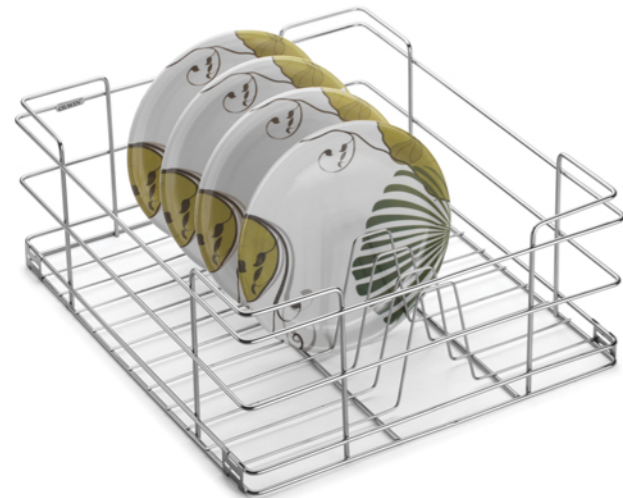

**Cup & Saucer
Basket (C Series)**

Width	9, 12, 15, 17, 19, 21
Depth	16, 18, 20, 22, 24
Height	4

**Cup & Saucer
Basket (M Series)**

Width	9, 12, 15, 17, 19, 21
Depth	16, 18, 20, 22, 24
Height	4

**Cup & Saucer
Basket (Plaza Series)**

Width	12, 15, 17, 19, 21
Depth	20, 22
Height	4

Plate Basket (C Series)

Width	9, 12, 15, 17, 19, 21
Depth	16, 18, 20, 22, 24
Height	6

Plate Basket (M Series)

Width	9, 12, 15, 17, 19, 21
Depth	16, 18, 20, 22, 24
Height	6

Plate Basket (Plaza Series)

Width	12, 15, 17, 19, 21
Depth	20, 22
Height	6

Thali Basket (C Series)

Width	9, 15, 17, 19, 21
Depth	16, 18, 20, 22, 24
Height	8

Thali Basket (M Series)

Width	9, 15, 17, 19, 21
Depth	16, 18, 20, 22, 24
Height	8

Thali Basket (Plaza Series)

Width	15, 17, 19, 21
Depth	20, 22
Height	8

**Sheet Cutlery
Basket (C Series)**

Width	9, 12, 15, 17, 19, 21
Depth	16, 18, 20, 22, 24
Height	4

**Sheet Cutlery
Basket (M Series)**