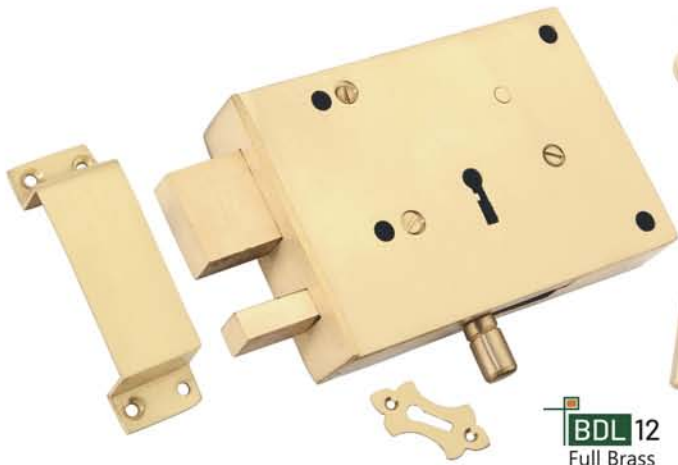

BDL 12
Full Brass