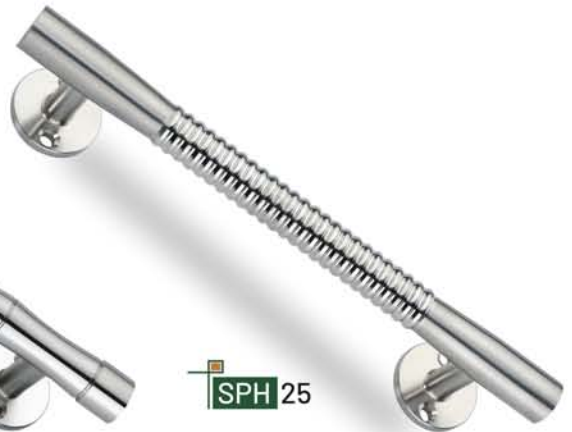

Available Size.: 200mm

SPH 25

S.S. | PIPE HANDLES

Available Finish: SS 2-Tone, Antique

Available Finish: SS, Antique, Matt Black, Rose Gold