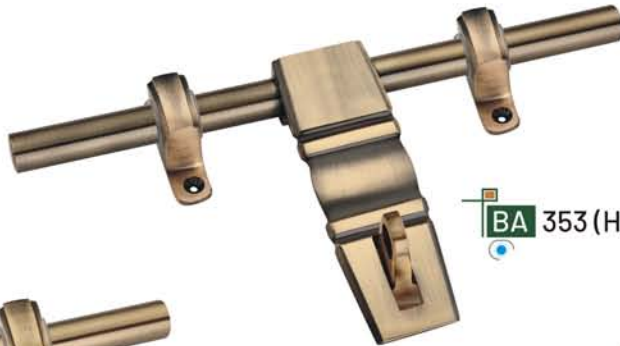

BRASS | ALDROPS (HEAVY RANGE)

• 16mm (250,300mm)

PVD
FINISH

BA 202

BA 343

BA 351 (H)

BA 354 (H)

BA 353 (H)

BA 356 (H)

BA 360 (H)

BA 359 (H)

BA 361 (H)

BA 365 (H)