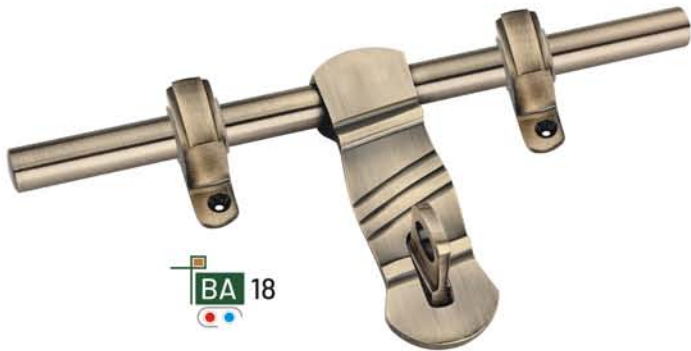

BA 08

BA 10

BA 11

● 12mm (150,200mm) ● 16mm (250,300mm)

BA 301

BRASS | ALDROPS GOYAL'S®

• 12mm (150,200mm) • 16mm (250,300mm)

BA 228

BA 250

BA 232

BA 249

BL 249

BA 251

BA 253

BA 252

BA 255