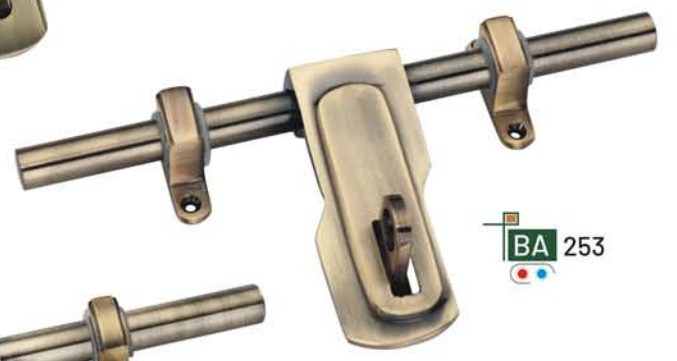

BA 08

BA 10

BA 11

● 12mm (150,200mm) ● 16mm (250,300mm)

BA 301

BRASS | ALDROPS GOYAL'S®

• 12mm (150,200mm) • 16mm (250,300mm)

BA 228

BA 250

BA 232

BA 249

BL 249

BA 251

BA 253

BA 252

BA 255

BA 256

● 12mm (150,200mm) ● 16mm (250,300mm)

● 12mm (150,200mm) ● 16mm (250,300mm)

BA 262

BA 282

BA 283

BA 284

BA 286