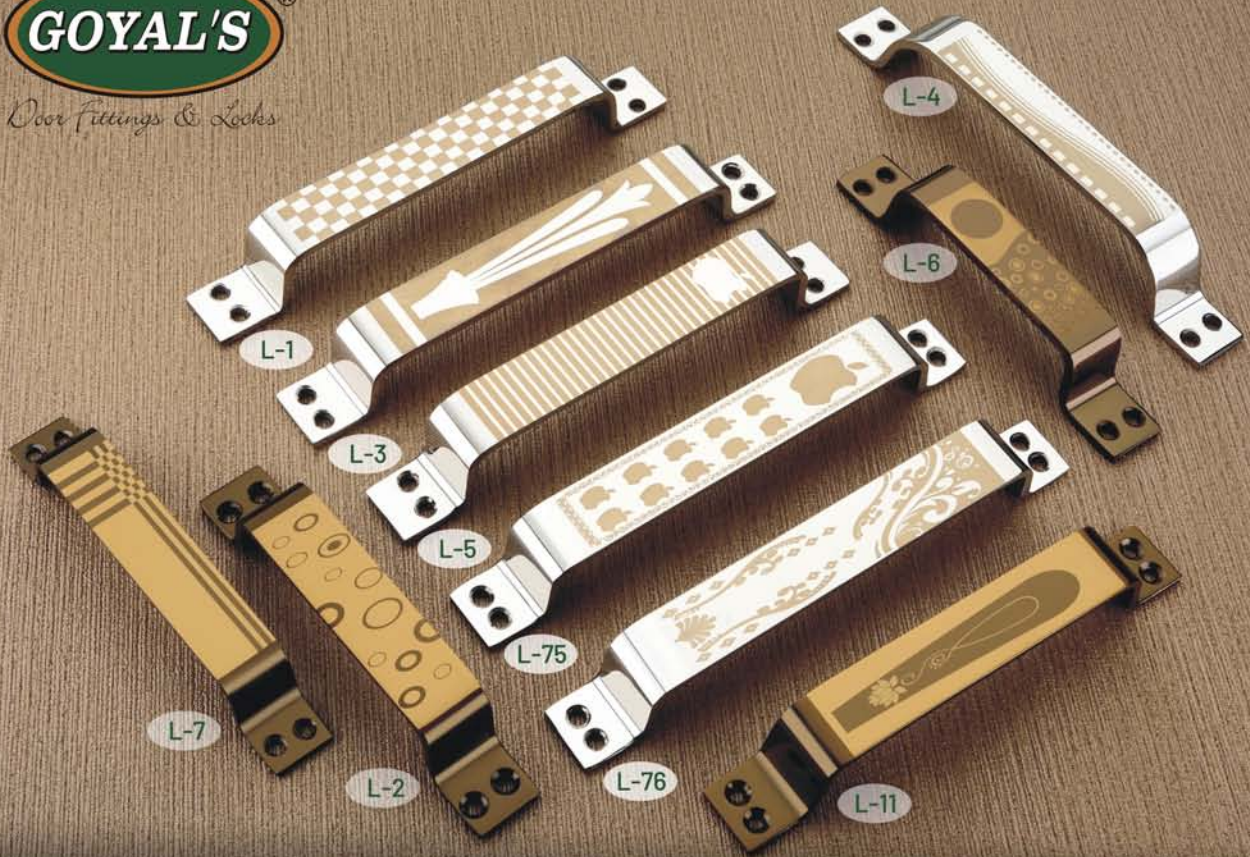

S.S. | FURNITURE HANDLES

Available Finish: SS, Vintage, Antique