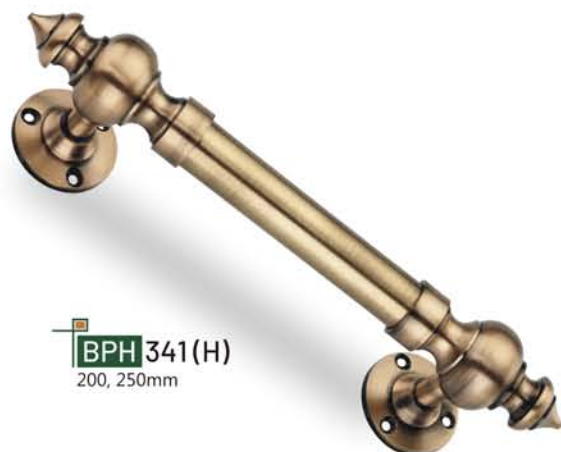

BPH 590
200, 250mm

Door Fittings & Locks

BRASS
Pipe Handles

Available Size : (20mm) 225mm | (25mm) 300,350,400,450,600mm

BPH 360
225 to 600mm

BPH 361
225 to 600mm

BPH 362
225 to 600mm

BPH 363
225 to 600mm

BPH 364
225 to 600mm

BPH 365
225 to 600mm

BPH 366
225 to 600mm

BPH 310
150, 200, 250mm
(25mm) 250mm

BPH 311
200, 250mm

BPH 312 (H)
200, 250mm

BPH 315 (H)
200, 250mm

BPH 316
200, 250mm

BPH 319 (H)
200, 250mm

BPH 335 (H)
200, 250mm

BPH 336
200, 250mm

BPH 339
150, 200, 250mm

BPH 341 (H)
200, 250mm

BPH 342
150, 200, 250mm
(25mm) 250mm

Brass
**GANESH
HANDLES**

GH 995
150, 200, 250mm