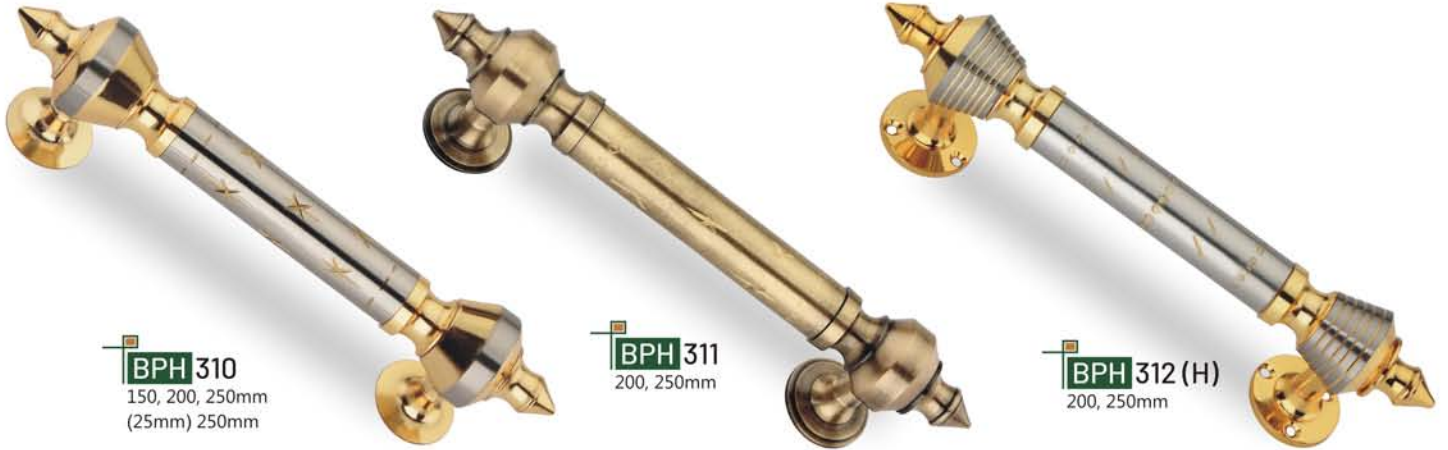

BPH 310
150, 200, 250mm
(25mm) 250mm

BPH 311
200, 250mm

BPH 312 (H)
200, 250mm