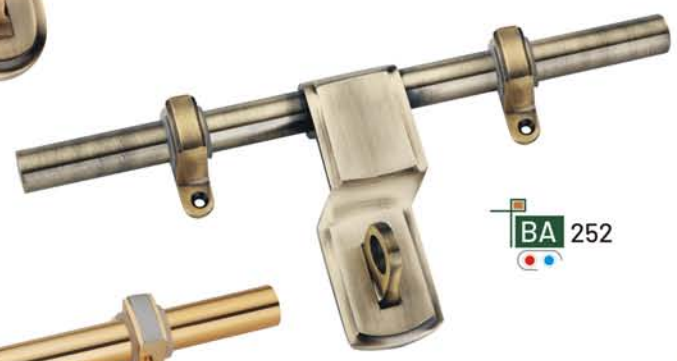

BA 08

BA 10

BA 11

● 12mm (150,200mm) ● 16mm (250,300mm)

BA 301

BRASS | ALDROPS GOYAL'S®

• 12mm (150,200mm) • 16mm (250,300mm)

BA 228

BA 250

BA 232

BA 249

BL 249

BA 251

BA 253

BA 252

BA 255

BA 256

● 12mm (150,200mm) ● 16mm (250,300mm)

● 12mm (150,200mm) ● 16mm (250,300mm)

BA 262

BA 282

BA 283

BA 284

BA 286