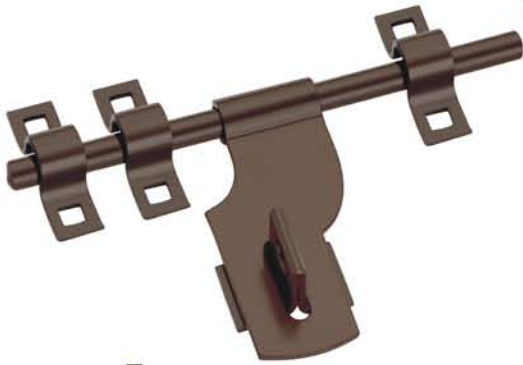

ALDROP

FURNITURE HANDLE

DOOR STOPPER

IA 01
12x200mm
15x250mm