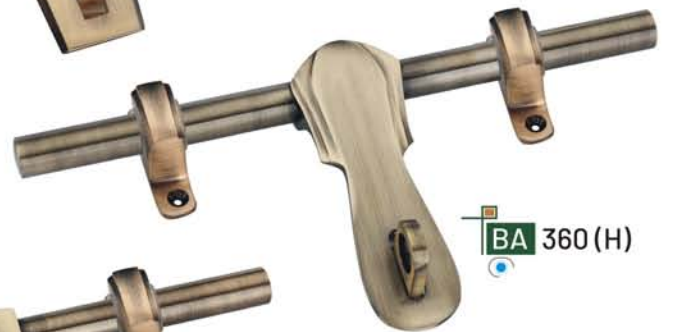

BRASS | ALDROPS (HEAVY RANGE)

• 16mm (250,300mm)

PVD
FINISH

BA 202

BA 343

BA 351 (H)

BA 354 (H)

BA 353 (H)

BA 356 (H)

BA 360 (H)

BA 359 (H)

BA 361 (H)

BA 365 (H)