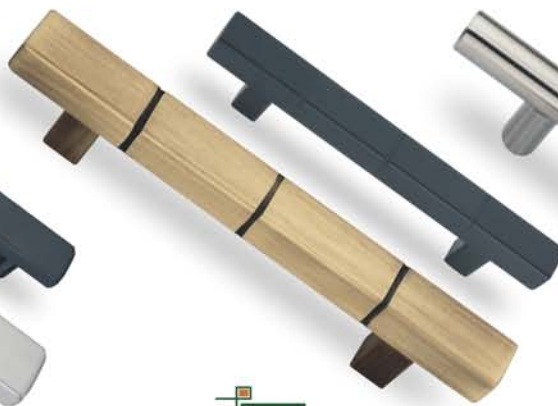

SPH 104
150,200,250mm