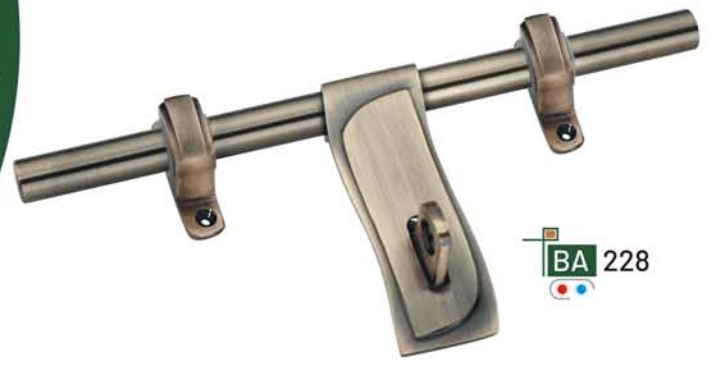

BA 08

BA 10

BA 11

● 12mm (150,200mm) ● 16mm (250,300mm)

BA 301

BRASS | ALDROPS GOYAL'S®

• 12mm (150,200mm) • 16mm (250,300mm)

BA 228