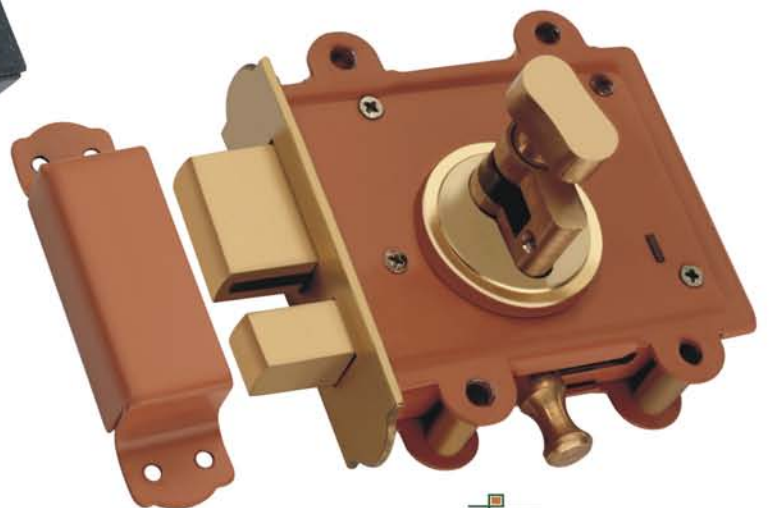

Small CY Lock
Regular

KY 70mm
D/T 6 Lever

KY 65mm
D/T 6 Lever

Dead Lock
65mm

Baby Latch
Jumbo

Baby Latch
Sleek

BRASS | CYLINDERS

OSK (63mm) Regular Key

OSK (60, 70 & 80mm) Ultra Key

BSK (60, 70 & 80mm) Regular Key

BSK (60, 70 & 80mm) Ultra Key

DL 01

DL 02
(2 In 1)

DL 03
M.S Link (Antique)

DL 03
Brass Link (Brown)

DL 06
Sleek Body

SSL 03
Top

CSL 04
Double Turn Small

PAD Locks

Classic
50,65mm

Heavy Duty
40,50,65mm

Classic
30,40,50,65,75mm

Round Shutter Lock
75,90,100mm

Super
60mm