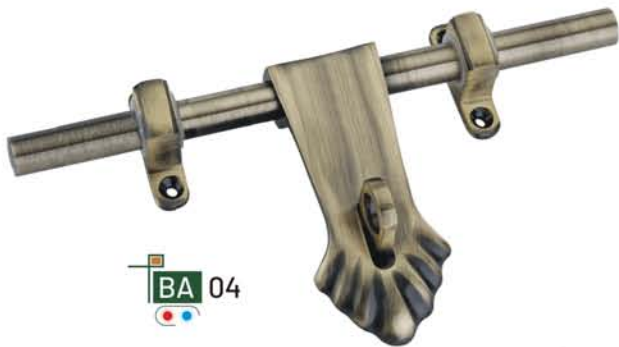

● 12mm (150,200mm) ● 16mm (250,300mm)

BA 04