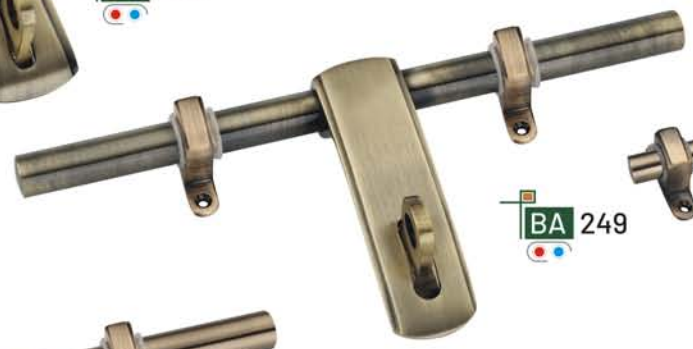

BA 08

BA 10

BA 11

● 12mm (150,200mm) ● 16mm (250,300mm)

BA 301

BRASS | ALDROPS GOYAL'S®

• 12mm (150,200mm) • 16mm (250,300mm)

BA 228

BA 250

BA 232

BA 249

BL 249

BA 251

BA 253

BA 252

BA 255