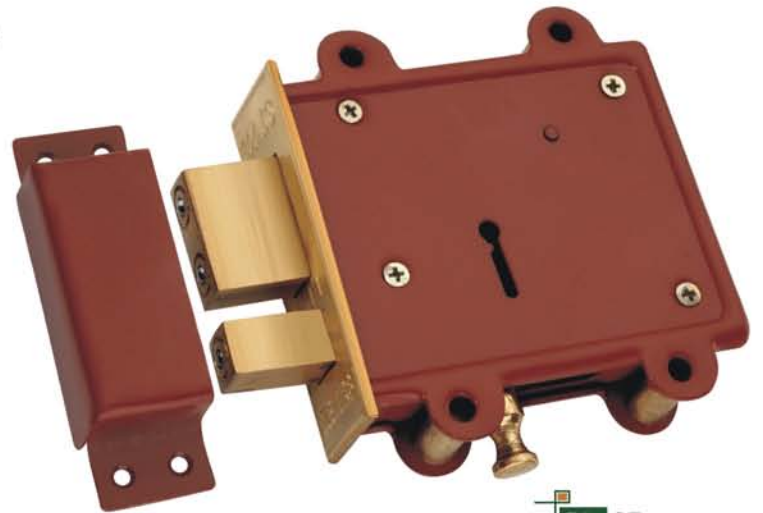

Small CY Lock
Regular

KY 70mm
D/T 6 Lever

KY 65mm
D/T 6 Lever

Dead Lock
65mm

Baby Latch
Jumbo

Baby Latch
Sleek

BRASS | CYLINDERS

OSK (63mm) Regular Key

OSK (60, 70 & 80mm) Ultra Key

BSK (60, 70 & 80mm) Regular Key

BSK (60, 70 & 80mm) Ultra Key

DL 01

DL 02
(2 In 1)

DL 03
M.S Link (Antique)

DL 03
Brass Link (Brown)

DL 06
Sleek Body

SSL 03
Top

CSL 04
Double Turn Small

PAD Locks

Classic
50,65mm

Heavy Duty
40,50,65mm

Classic
30,40,50,65,75mm

Round Shutter Lock
75,90,100mm

Super
60mm