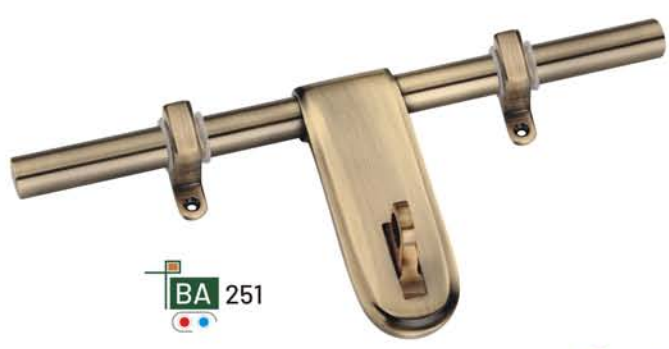

BA 08

BA 10

BA 11

● 12mm (150,200mm) ● 16mm (250,300mm)

BA 301

BRASS | ALDROPS GOYAL'S®

• 12mm (150,200mm) • 16mm (250,300mm)

BA 228

BA 250

BA 232

BA 249

BL 249

BA 251

BA 253

BA 252

BA 255

BA 256

● 12mm (150,200mm) ● 16mm (250,300mm)

● 12mm (150,200mm) ● 16mm (250,300mm)

BA 262

BA 282

BA 283

BA 284

BA 286