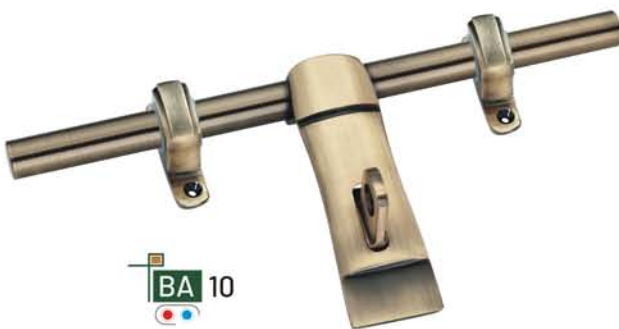

BMH 484
175mm

BMH 495
175mm

Door Fittings & Locks

BA 390

BA 343

GET a Surprise Entry FOR YOUR Home

Brass ALDROPS

● 12mm (150,200mm) ● 16mm (250,300mm)

BA 01

BA 03

BA 02

BA 04

BA 06

BA 05

BA 07

BA 09

BA 08

BA 10

BA 11

● 12mm (150,200mm) ● 16mm (250,300mm)

BA 301

BRASS | ALDROPS GOYAL'S®

• 12mm (150,200mm) • 16mm (250,300mm)

BA 228