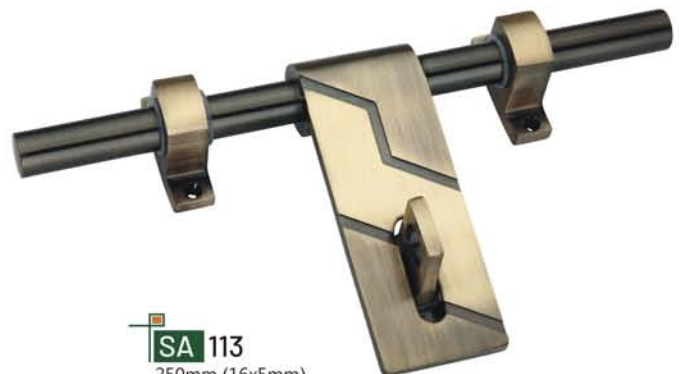

Door Fittings & Locks

SA 106
250mm (16x5mm)
Welded With Solid Gittu

STAINLESS STEEL
Aldrops

SA 102
250mm (16x5mm)
(Welded)

SA 104
250mm (16x5mm)
(Welded With Solid Gittu)

SA 108
250mm (16x5mm)
(Welded With Solid Gittu)