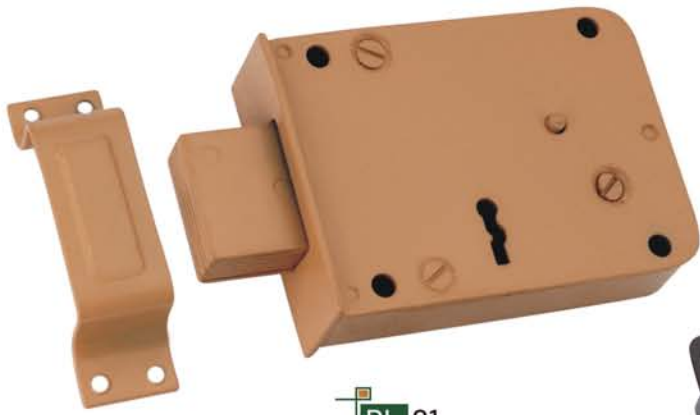

Small CY Lock
Regular

KY 70mm
D/T 6 Lever

KY 65mm
D/T 6 Lever

Dead Lock
65mm

Baby Latch
Jumbo

Baby Latch
Sleek

BRASS | CYLINDERS

OSK (63mm) Regular Key

OSK (60, 70 & 80mm) Ultra Key

BSK (60, 70 & 80mm) Regular Key

BSK (60, 70 & 80mm) Ultra Key

DL 01

DL 02
(2 In 1)

DL 03
M.S Link (Antique)

DL 03
Brass Link (Brown)

DL 06
Sleek Body

SSL 03
Top

CSL 04
Double Turn Small

PAD Locks

Classic
50,65mm

Heavy Duty
40,50,65mm

Classic
30,40,50,65,75mm

Round Shutter Lock
75,90,100mm

Super
60mm