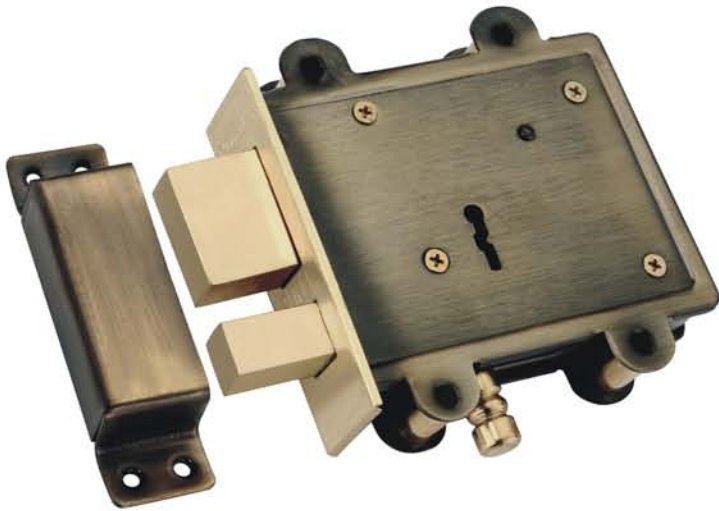

Small CY Lock
Regular

KY 70mm
D/T 6 Lever

KY 65mm
D/T 6 Lever

Dead Lock
65mm

Baby Latch
Jumbo

Baby Latch
Sleek

BRASS | CYLINDERS

OSK (63mm) Regular Key

OSK (60, 70 & 80mm) Ultra Key

BSK (60, 70 & 80mm) Regular Key

BSK (60, 70 & 80mm) Ultra Key

DL 01

DL 02
(2 In 1)

DL 03
M.S Link (Antique)

DL 03
Brass Link (Brown)

DL 06
Sleek Body

SSL 03
Top

CSL 04
Double Turn Small

PAD Locks

Classic
50,65mm

Heavy Duty
40,50,65mm

Classic
30,40,50,65,75mm

Round Shutter Lock
75,90,100mm

Super
60mm