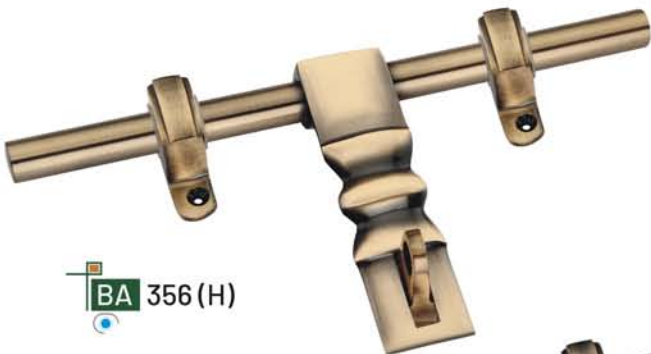

BRASS | ALDROPS (HEAVY RANGE)

• 16mm (250,300mm)

PVD
FINISH

BA 202

BA 343

BA 351 (H)

BA 354 (H)

BA 353 (H)

BA 356 (H)

BA 360 (H)

BA 359 (H)

BA 361 (H)

BA 365 (H)