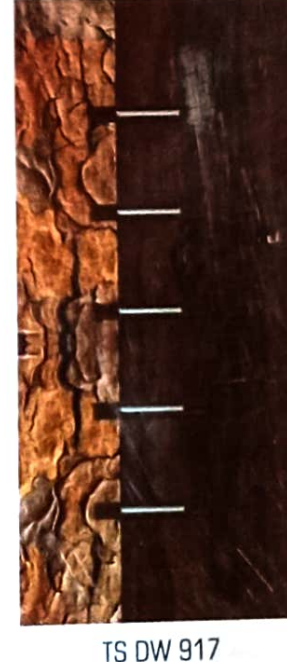

A Quality Star Rainbow PVC Door Products From

STAR PLASTICS

EA / PINK

EA / BLACK

EA / VIOLET

EA / WHITE PISTA

NK / SANDY BROWN

NK / CHOCOLATE

TS DW 903

TS DW 910

TS DW 911

TS DW 912

TS DW 915

TS DW 916

TS DW 917

TS DW 922