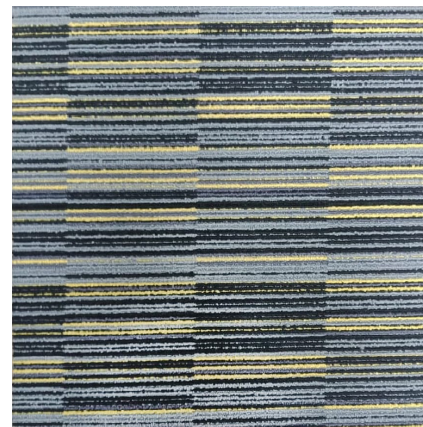

ILLUSION
PVC CARPET TILES

IL03 Jade

SPECIFICATION

STYLE	ILLUSION
GAUGE	1/12
YARN	100% Polypropelene
CONSTRUCTION	Multi Level Loop
BACKING	Pvc with Fiber Glass
PILE WEIGHT	600g/sqm
PILE HEIGHT	4mm
SIZE	50cm X 50cm
QUANTITY	5sqm/box
PACKING	20tiles/Box

Collection **2021-22**

DonaireTM
Carpet Rolls & Carpet Tiles

www.donairecarpet.com

IL03 Jade

ILLUSION
PVC CARPET TILES

IL04 Current

SPECIFICATION

STYLE	ILLUSION
GAUGE	1/12
YARN	100% Polypropelene
CONSTRUCTION	Multi Level Loop
BACKING	Pvc with Fiber Glass
PILE WEIGHT	600g/sqm
PILE HEIGHT	4mm
SIZE	50cm X 50cm
QUANTITY	5sqm/box
PACKING	20tiles/Box

Collection 2021-22

DonaireTM
Carpet Rolls & Carpet Tiles

www.donairecarpet.com

IL04 Current

ILLUSION
PVC CARPET TILES

IL05 Flame

SPECIFICATION

STYLE	ILLUSION
GAUGE	1/12
YARN	100% Polypropelene
CONSTRUCTION	Multi Level Loop
BACKING	Pvc with Fiber Glass
PILE WEIGHT	600g/sqm
PILE HEIGHT	4mm
SIZE	50cm X 50cm
QUANTITY	5sqm/box
PACKING	20tiles/Box