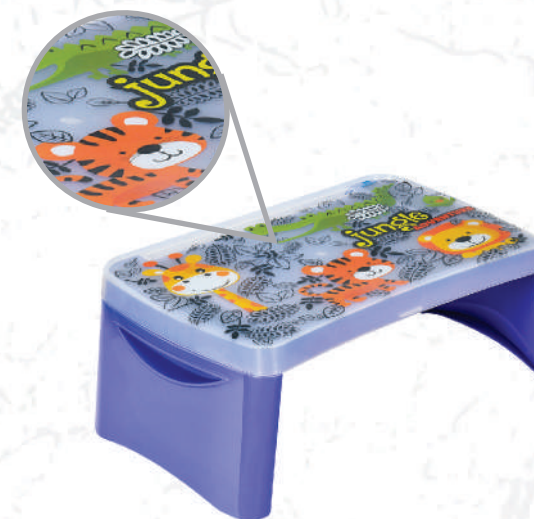

- 1
- 75
- 76
- 23

TOY JUNGLE

Dim.: 330W x 590D x 505H
Available Colours:

- 29
- 1
- 9
- 1
- 21
- 9

TOY ROCKER

Dim.: 415W x 800D x 500H
Available Colours:

- 29
- 1
- 7
- 9
- 9
- 1

EEEZY GO BABY CHAIR

Dim.: 425W x 388D x 554H
Available Colours:

- 3
- 23
- 50
- 87
- 88

TOY CHR 5017

Dim.: 383W x 390D x 596H
Available Colours:

- 1

WIZARD JUNGLE ADVENTURE DESK

Dim.: 350W x 350D x 560H
Available Colours:

- 88
- 87
- 115

GENIUS LUDO TABLE

Dim.: 480W x 480D x 415H
Available Colours:

- 14

HOUSEHOLD STOOLS

Reach the top shelf easily with our variety of household stools. These stable and sturdy stools are also durable so you can sit and stand on it.