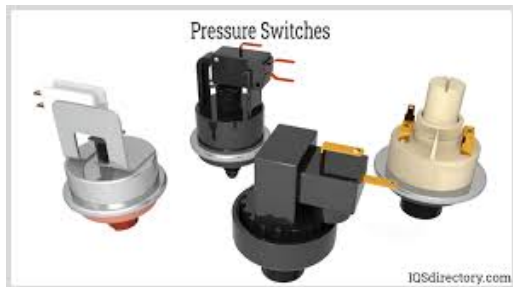

Female To Connector

Equal Brass Tee

Male Connector

External Flare Union

Brass Adapter

Flaring Fittings

Brass Male Adapter

45° Female Elbow

Coupling Tee

Copper Connector

90° Male to Elbow

ALL TYPES OF BRASS FITTINGS

PRESSURE GAUGES

PRESSURE SWITCH

SS AND MS HOSE CLAMPS

Hydraulic

Series IV
Series

Series
Hydraulic
Series Valve

Series & Series
Hydraulic
Series Yoke &
Linear Actuators

Electric

Series K10
Intelligent Control
& Fail-Safe

Series
X1E1000
Intelligent
Multiturn

Series E10
Spring-Return