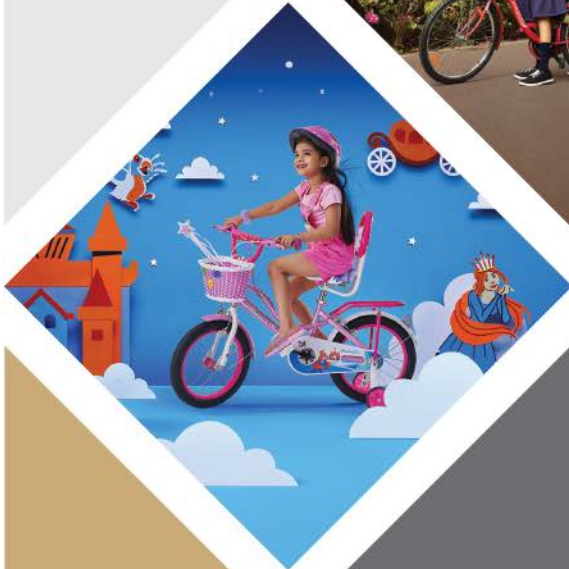

COMMANDER C/B LADIES

Colours

■ Black

FRAME HEIGHT: 22T & 24T | WHEEL SIZE: 28T

- Durable frame with Curved bar
- 13G spokes
- 32/40 Hub
- Comfortable saddle
- Heavy duty pedal with anti-rotation support
- Quarter chain cover
- Premium Nylon tyres