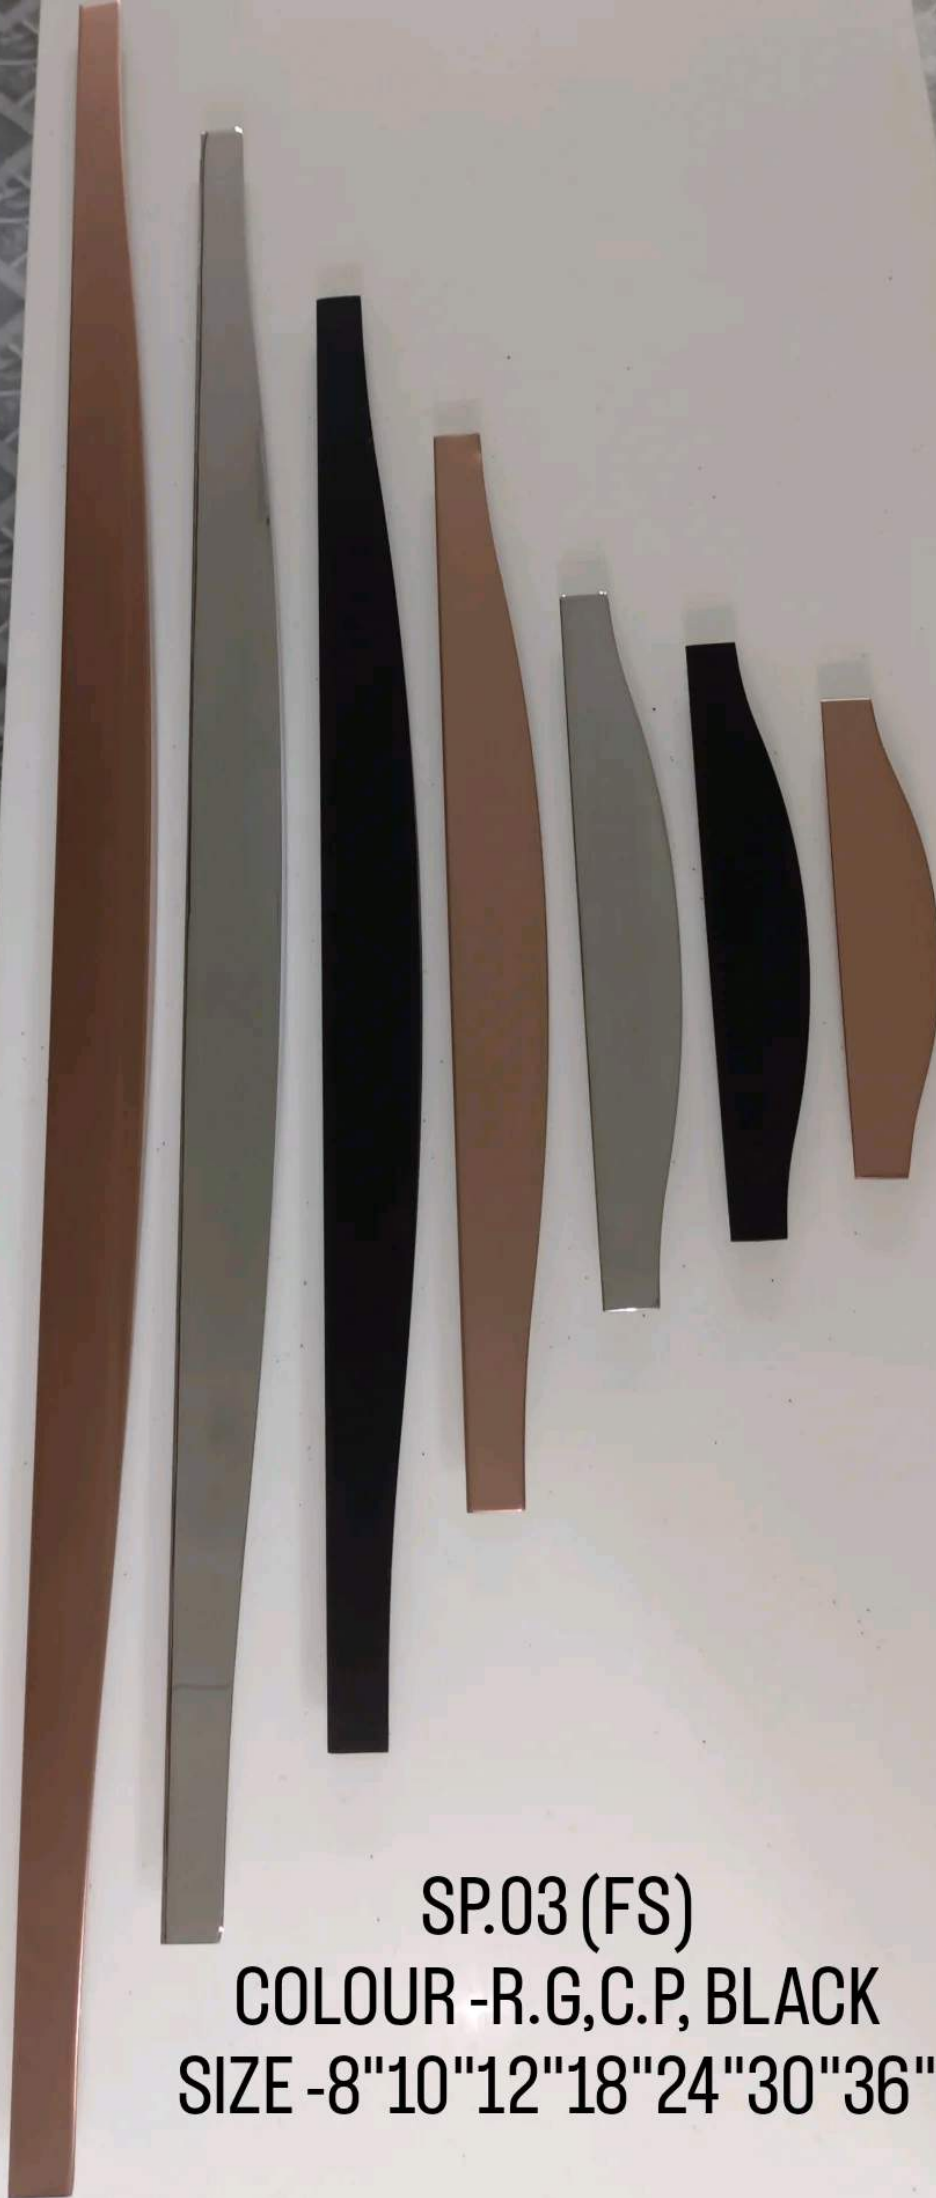

Size
-4"6"8"10"12"

The image shows five black metal hooks of different sizes hanging from a white board. The hooks are arranged in a row from left to right, with the largest hook on the far left and the smallest on the far right. Each hook is made of a single piece of metal bent into a U-shape. The smallest hook on the right has a white, scalloped-edged tag attached to its top end with a green string. Below the hooks, there is a small circular hole in the white board.

**Size-4" 8" 10" 12" 18"
24" 36"**

CH2498

Model-SC.15

Colour-RoseGold

**Size-4" 8" 10" 12" 18"
24" 36"**

Model-Sc. 15

Colour-Gold

**Size-4" 8" 10" 12" 18"
24" 36"**

Model - J.Consild
Colour - Choco

CH2498

Size - 4" 8" 10" 12"

Model -J.Consild

Colour -Gray

CH2498

Size -4" 8" 10" 12"

SP.03 (FS)
COLOUR -R.G,C.P, BLACK
SIZE -8"10"12"18"24"30"36"

SP.05 (FS)
COLOUR-SATIN, GREY, R G, BLACK
SIZE-8"10"12"18"24"30"36"

CH2498

SP.02 (FS)
COLOUR-CP, BLACK,R.G
SIZE-8"10"12"18"24"30"36

CH2498

CONSILD HANDLE

MODEL=LC-101

COLOUR -ANT, RG, BLK

SIZE -4"6"6"10"