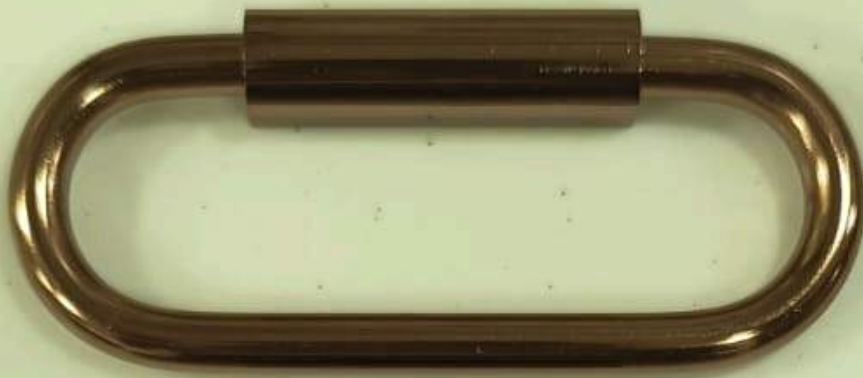

KADI -302(STEEL)
SIZE-4"
COLOUR -R G, BLACK,SATIN