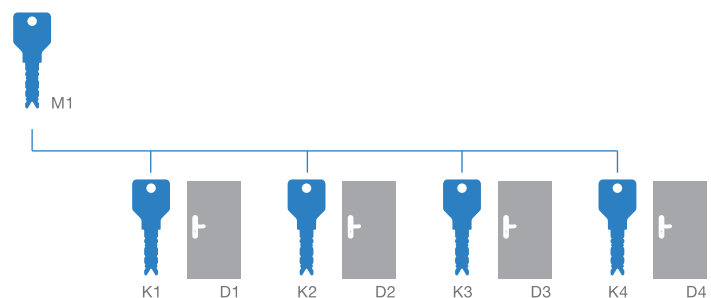

Master Key Arrangement

- The system consists of locks which are fitted on various application areas (D1, D2 ...)
- Each key is operated by an individually assigned key (K1, K2 ...) previously referred to as change key.
- The Master Key supersedes all these change keys and can be used to open all these locks in the system.

Examples:
Floor wise Master Key System