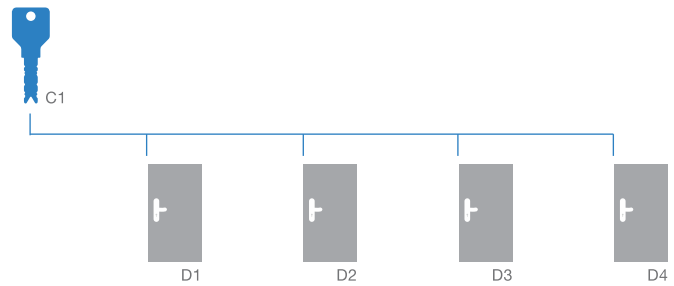

Common Key System

It is a set of identical locks operable by the same key.

Examples:
Toilets, Ducts, Service rooms