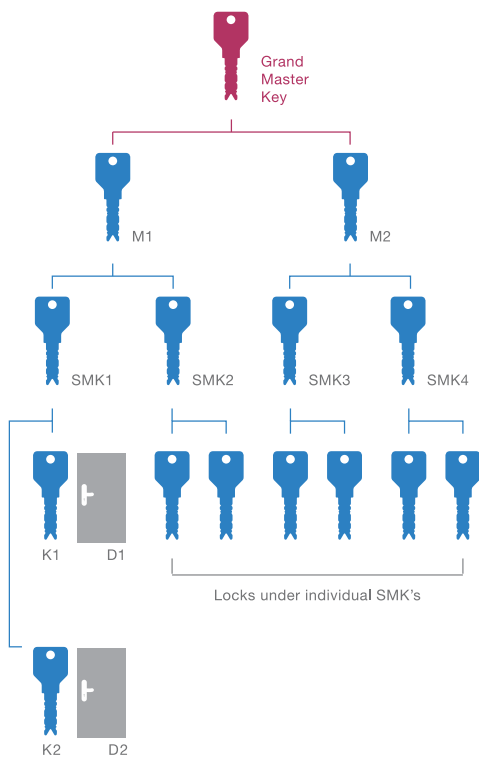

Master Key Arrangement

- The system consists of locks which are fitted on various application areas (D1, D2 ...)
- Each key is operated by an individually assigned key (K1, K2 ...) previously referred to as change key.
- The Master Key supersedes all these change keys and can be used to open all these locks in the system.

Examples:
Floor wise Master Key System

Grand Master Key Arrangement

- It is a group of small Master Key systems operable by one Grand Master Key. The Grand Master Key operates all the locks in the entire system. Each lock is operated individually by a separate key.

Examples:

Floor wise Master Key & Grand Master Key for the entire building (even across buildings)

Great Grand Master Key Arrangement

- Great Grand Master Key is a group of some Grand Master Key systems operable by one Great Grand Master Key. This key operates all the locks in the entire system.