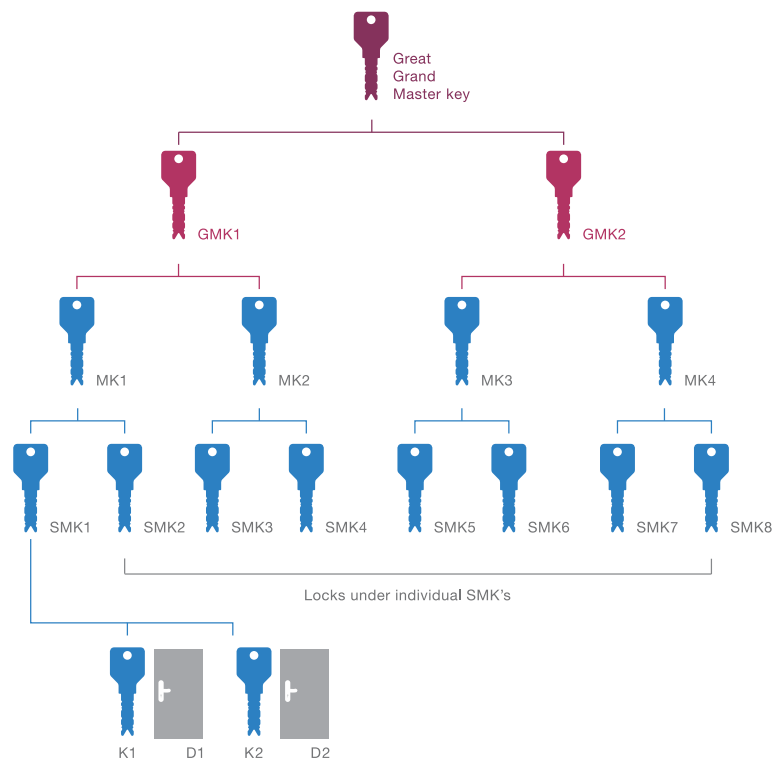

Great Grand Master Key Arrangement

- Great Grand Master Key is a group of some Grand Master Key systems operable by one Great Grand Master Key. This key operates all the locks in the entire system.

Examples:

Floorwise Master Key & Grand Master Key for the building & GGMK for the entire project.