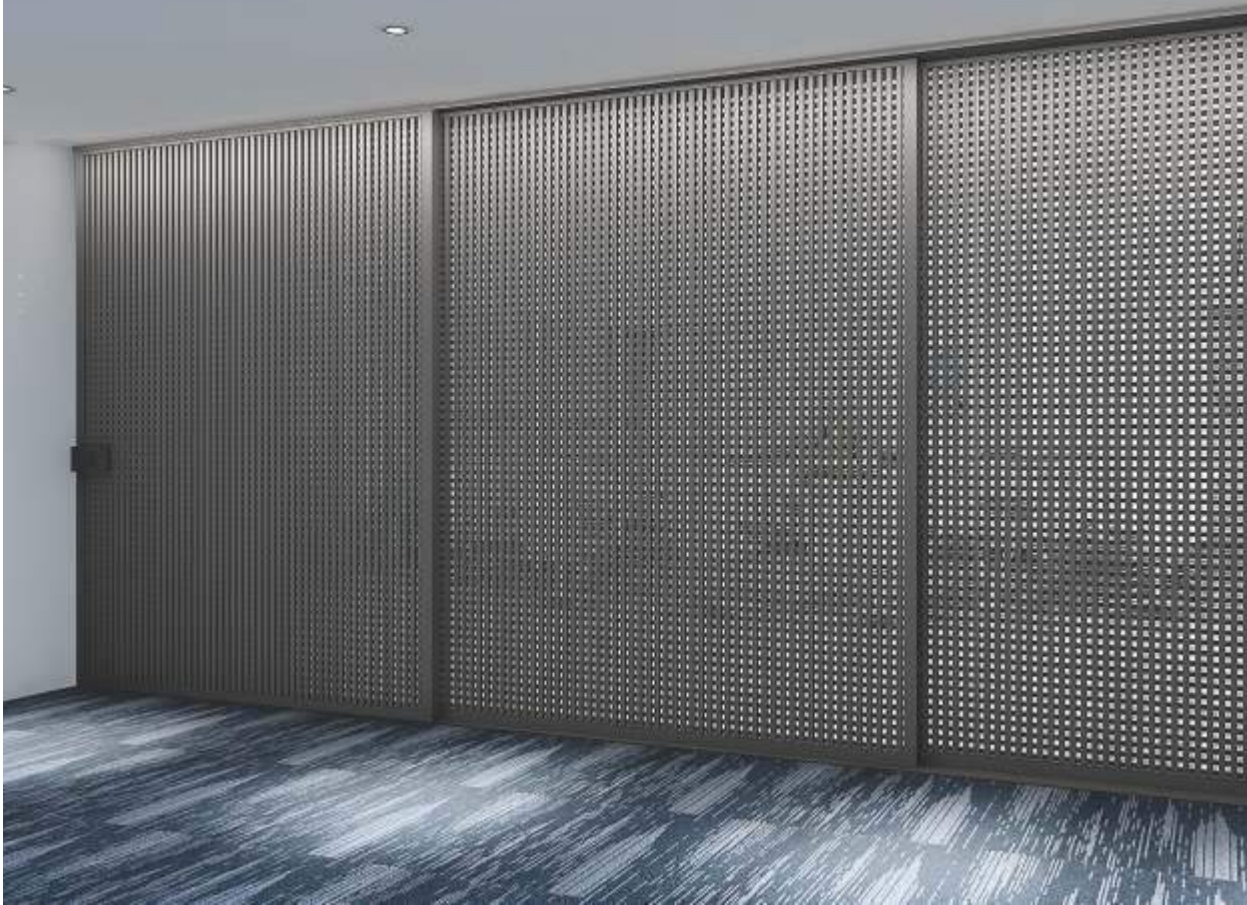

VESTA

ROOM PARTITION

DISTINGUISHED STYLE

Features :

- Telescopic Sliding door system for Aluminium frame Profile
- Door weight capacity maximum - 80 kg / 100kg / 120 kg
- Two way Soft close
- Made in Italy & Turkey
- The entire system works without bottomTrack
- Available finish - Matt Black / Bronze / Brush Gold / Rose Gold
- Aluminium profile suitable for 8 mm glass
- Available with Lock option
- Can use stick on grid or integrated grid for enhancing the design.
- Corner Profile available for L Corner solution

NINO

ROOM PARTITION

THOUGHTFUL OPULENCE

Features :

- Sliding door system for Aluminium frame Profile
- Door weight capacity maximum - 60 kg / 80 kg
- Two way Soft close
- Available finish - Matt Black / Bronze / Brush Gold / Rose Gold
- Aluminium profile suitable for 8 mm glass
- Available with Lock option
- Can use stick on grid or integrated grid for enhancing the design.
- Corner Profile available for L Corner solution