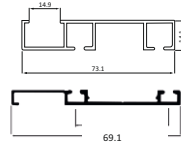

6 FEET - ALU ₹ 2150/- SET

8 FEET - ALU ₹ 2850/- SET

12 FEET - ALU ₹ 4280/- SET

8 FEET - MB ₹ 3450/- SET

12 FEET - MB ₹ 5200/- SET

CWFT 15

SLIDING DOUBLE TRACK