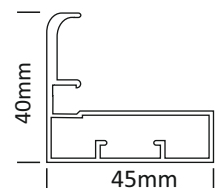

ALU	₹ 2750/- PCS
CP BRUSH	₹ 3000/- PCS
SS	₹ 3100/- PCS
BRUSH GOLD	₹ 3300/- PCS
CERAMIC BLACK	₹ 3450/- PCS
CHROME	₹ 3600/- PCS
ROSE GOLD	₹ 3900/- PCS
GREY SAPPHIRE	₹ 3900/- PCS