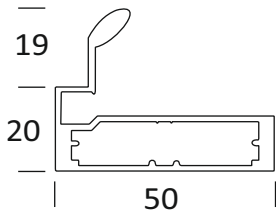

ALU	₹ 2300/- PCS
SS	₹ 2800/- PCS

CAP 41

50 MM ALUMINIUM SHUTTER HANDLE PROFILE 4MM GLASS (3 MTR)