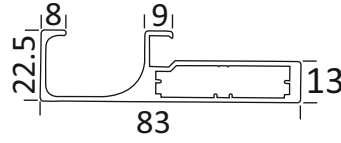

ALU	₹ 3100/- PCS
SS	₹ 3500/- PCS
CHROME	₹ 3750/- PCS

CAP 61
83 MM ALUMINIUM SHUTTER HANDLE PROFILE
6MM GLASS (3 MTR)