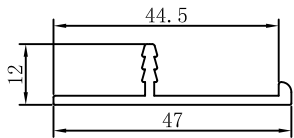

ALU	₹ 1600/- PCS
SS	₹ 2000/- PCS
BRUSH GOLD	₹ 2400/- PCS
MB	₹ 2400/- PCS
CHROME	₹ 2600/- PCS
ROSE GOLD	₹ 2600/- PCS

CAP 143
47 MM EDGE PROFILE FOR WARDROBE USE WITH CAP 140 (3 MTR)