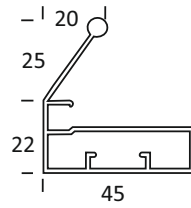

ALU	₹ 2800/- PCS
CP BRUSH	₹ 2990/- PCS
SS	₹ 2990/- PCS
CHROME	₹ 3400/- PCS

CAP 09
45MM ALUMINIUM SHUTTER HANDLE
PROFILE 4MM GLASS (3 MTR)