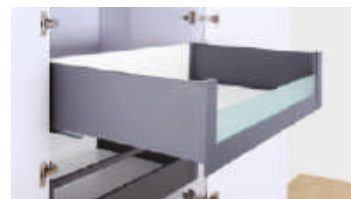

CONCRETE GREY ₹ 5100/- PAIR

CSL 900 - 550

SLIM LINEA DRAWER BOX WITH SOFT CLOSING WEIGHT CAPACITY
HEIGHT 167 MM
LENGTH 550 MM
WEIGHT CAPACITY : 40 KG