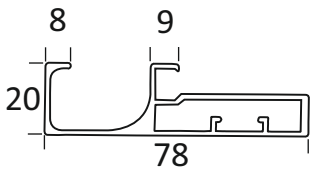

ALU	₹ 3200/- PCS
CP BRUSH	₹ 3550/- PCS
SS	₹ 3600/- PCS
CHROME	₹ 4100/- PCS

CAP 16
78MM ALUMINIUM SHUTTER PROFILE
4MM GLASS (3 MTR)