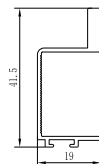

3 MTR - ALU	₹ 1900/- PCS
3 MTR - MB	₹ 2180/- PCS
3 MTR - CHROME	₹ 2240/- PCS
3 MTR - ROSE GOLD	₹ 2270/- PCS

CSPH 05

WARDROBE EDGE HANDLE PROFILE WITH BRUSH STRIP FOR 25 MM PLYWOOD

3 MTR - MB	₹ 2050/- PCS
3 MTR - CHROME	₹ 2100/- PCS
3 MTR - ROSE GOLD	₹ 2200/- PCS