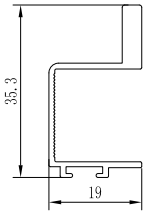

3 MTR - MB	₹ 2000/- PCS
3 MTR - CHROME	₹ 2050/- PCS
3 MTR - ROSE GOLD	₹ 2150/- PCS

CSPH 08

WARDROBE EDGE HANDLE PROFILE FOR 19 MM PLYWOOD

2.5 MTR - ALU	₹ 820/- PCS
2.5 MTR - MB	₹ 930/- PCS
2.5 MTR - CHROME	₹ 960/- PCS
2.5 MTR - ROSE GOLD	₹ 990/- PCS