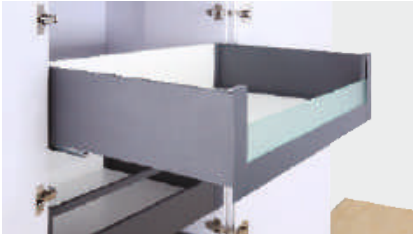

INNER DRAWER WITH FRONT GLASS PANEL

CONCRETE GREY ₹ 5150/- PAIR

CSL 900 - 450

SLIM LINEA DRAWER BOX WITH SOFT CLOSING WEIGHT CAPACITY
HEIGHT 199 MM
LENGTH 450 MM
WEIGHT CAPACITY : 40 KG