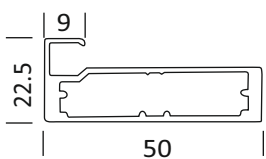

50MM ALUMINIUM SHUTTER HANDLE PROFILE 4MM GLASS (3 MTR)

ALU	₹ 2300/- PCS
SS	₹ 2800/- PCS

CAP 41

50 MM ALUMINIUM SHUTTER HANDLE PROFILE 4MM GLASS (3 MTR)

ALU	₹ 3000/- PCS
SS	₹ 3400/- PCS

CAP 66

83 MM ALUMINIUM SHUTTER HANDLE PROFILE 4MM GLASS (3 MTR)