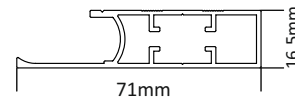

CAP 125

71M ALUMINIUM SHUTTER HANDLE PROFILE
4 & 5 MM GLASS (3MTR)
FRONT VIEW 5MM

ALU	₹ 2400/- PCS
BRUSH GOLD	₹ 2550/- PCS
CERAMIC BLACK	₹ 2700/- PCS
CHROME	₹ 2750/- PCS
ROSE GOLD	₹ 2900/- PCS

CAP 128

45 MM GLASS STICK ALUMINIUM SHUTTER PROFILE
4 / 5 / 6 MM GLASS