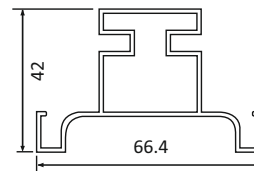

SS	₹ 3500/- PCS
MB	₹ 3600/- PCS
CHROME	₹ 3850/- PCS
ROSE GOLD	₹ 3850/- PCS

CAP 155

66 MM DOUBLE VERTICAL GOLA PROFILE (3MTR)