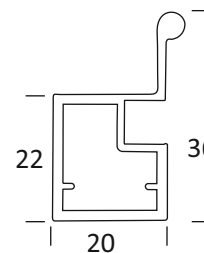

ALU	₹ 2100/- PCS
SS	₹ 2400/- PCS
CERAMIC BLACK	₹ 2700/- PCS
ROSE GOLD	₹ 2950/- PCS

CAP 11

20MM ALUMINIUM SHUTTER HANDLE
PROFILE 4MM GLASS (3 MTR)