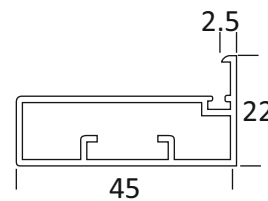

ALU	₹ 2350/- PCS
SS	₹ 2450/- PCS
BRUSH GOLD	₹ 2600/- PCS
CERAMIC BLACK	₹ 2750/- PCS
CHROME	₹ 2800/- PCS
ROSE GOLD	₹ 2950/- PCS
GREY SAPPHIRE	₹ 2950/- PCS