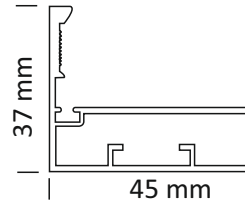

CAP 58
45 MM ALUMINIUM SHUTTER PROFILE
5MM GLASS (3 MTR)
FRONT VIEW 3.5 MM

ALU	₹ 3150/- PCS
SS	₹ 3300/- PCS
BRUSH GOLD	₹ 3400/- PCS
CERAMIC BLACK	₹ 3550/- PCS
CHROME	₹ 3600/- PCS
ROSE GOLD	₹ 3800/- PCS
GREY SAPPHIRE	₹ 3800/- PCS

CAP 123

45 MM ALUMINIUM SHUTTER
HANDLE PROFILE 5MM GLASS (3 MTR)