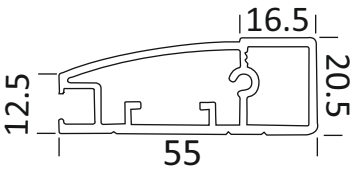

SS	₹ 2000/- PCS

CAP 51
55 MM ALUMINIUM SHUTTER PROFILE
4MM GLASS (3 MTR)