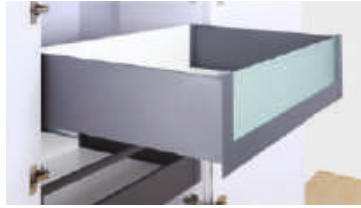

INNER DRAWER WITH FRONT GLASS PANEL

CONCRETE GREY ₹ 4700/- PAIR

CSL 900-450

SLIM LINEA DRAWER BOX WITH SOFT CLOSING WEIGHT CAPACITY
HEIGHT 167 MM
LENGTH 450 MM
WEIGHT CAPACITY : 40 KG

CONCRETE GREY ₹ 4900/- PAIR