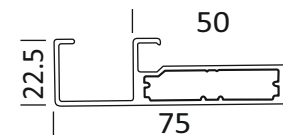

ALU	₹ 3800/- PCS
CP BRUSH	₹ 4000/- PCS
SS	₹ 4100/- PCS
BRUSH GOLD	₹ 4250/- PCS
CERAMIC BLACK	₹ 4400/- PCS
ROSE GOLD	₹ 4700/- PCS
GREY SAPPHIRE	₹ 4700/- PCS

CAP 47

75 MM ALUMINIUM SHUTTER HANDLE PROFILE 6MM GLASS (3 MTR)