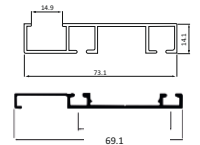

12 FEET - MB ₹ 4420/- SET

CWFT 14

SLIDING SINGLE TRACK
(4 PCS)

MATT ZINC ₹ 3000/- SET

CWWF 15

WOODEN SLIDING FITTING
(TWO DOOR KIT)
TWO WAY SOFT CLOSE
WEIGHT CAPACITY : 60 KG

6 FEET - ALU ₹ 2150/- SET

8 FEET - ALU ₹ 2850/- SET