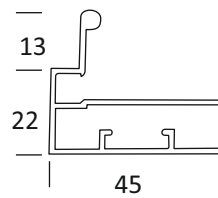

ALU	₹ 2350/- PCS
CP BRUSH	₹ 2650/- PCS
SS	₹ 2750/- PCS
BRUSH GOLD	₹ 2800/- PCS
CERAMIC BLACK	₹ 2900/- PCS
CHROME	₹ 3000/- PCS
ROSE GOLD	₹ 3150/- PCS
GREY SAPPHIRE	₹ 3150/- PCS

CAP 15
45MM ALUMINIUM SHUTTER
HANDLE PROFILE 4MM GLASS (3MTR)