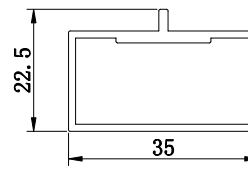

CAP 02

73MM GLASS STICK ALUMINIUM SHUTTER HANDLE
PROFILE 4MM-6MM GLASS (3 MTR).
FRONT VIEW 2 MM

SS	₹ 3550/- PCS
CHROME	₹ 4000/- PCS

CAP 117

50 MM GLASS STICK ALUMINIUM SHUTTER HANDLE
PROFILE 4MM-6MM GLASS (3 MTR)