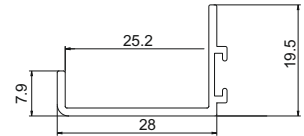

3 MTR - ALU	₹ 1150/- PCS
3 MTR - MB	₹ 1300/- PCS
3 MTR - CHROME	₹ 1330/- PCS
3 MTR - ROSE GOLD	₹ 1400/- PCS

CSPH 04

WARDROBE EDGE PROFILE WITH BRUSH STRIP FOR 25 MM PLYWOOD