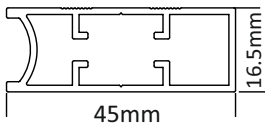

ALU	₹ 2400/- PCS
BRUSH GOLD	₹ 2550/- PCS
CERAMIC BLACK	₹ 2700/- PCS
CHROME	₹ 2750/- PCS
ROSE GOLD	₹ 2900/- PCS

CAP 128

45 MM GLASS STICK ALUMINIUM SHUTTER PROFILE
4 / 5 / 6 MM GLASS