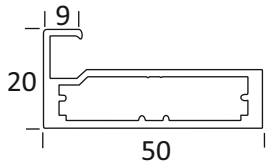

ALU	₹ 2850/- PCS
CP BRUSH	₹ 2900/- PCS
SS	₹ 3000/- PCS
BRUSH GOLD	₹ 3100/- PCS
CERAMIC BLACK	₹ 3200/- PCS
CHROME	₹ 3300/- PCS
ROSE GOLD	₹ 3500/- PCS

CAP 12

50MM ALUMINIUM SHUTTER PROFILE 4MM GLASS (3 MTR)