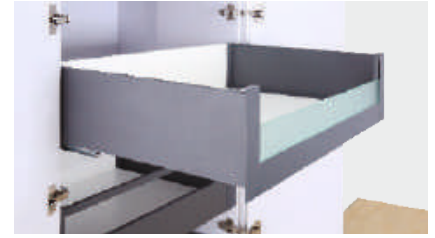

CSL 900 - 450

SLIM LINEA DRAWER BOX WITH SOFT CLOSING WEIGHT CAPACITY
HEIGHT 199 MM
LENGTH 450 MM
WEIGHT CAPACITY : 40 KG

CONCRETE GREY ₹ 5300/- PAIR

CSL 900 - 500

SLIM LINEA DRAWER BOX WITH SOFT CLOSING WEIGHT CAPACITY
HEIGHT 199 MM
LENGTH 500 MM
WEIGHT CAPACITY : 40 KG