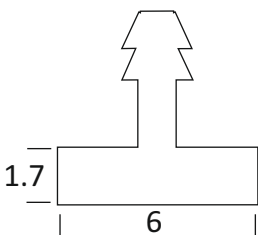

ALU	₹ 270/- PCS
SS	₹ 290/- PCS
BRUSH GOLD	₹ 290/- PCS
MB	₹ 290/- PCS
CHROME	₹ 290/- PCS
ROSE GOLD	₹ 290/- PCS

CAP 80

6 MM ALUMINIUM IN LAY PROFILE (3 MTR)