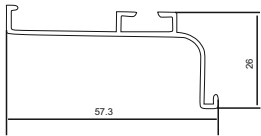

ALU	₹ 1800/- PCS
BRUSH GOLD	₹ 1950/- PCS
CERAMIC BLACK	₹ 2050/- PCS
CHROME	₹ 2150/- PCS
ROSE GOLD	₹ 2300/- PCS

CAP 107

57 MM ALUMINIUM PROFILE J GOLA (3 MTR)