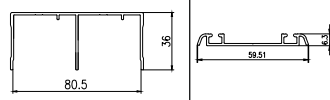

8 FEET - ALU ₹ 3600/- SET

12 FEET - ALU ₹ 5400/- SET

8 FEET - MB ₹ 4400/- SET

12 FEET -MB ₹ 6600/- SET

CWFT 18A

SLIDING DOUBLE TRACK
DOOR THICKNESS MAX 25MM

8 FEET - ALU ₹ 3850/- SET

12 FEET - ALU ₹ 5780/- SET