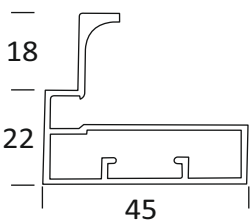

ALU	₹ 2150/- PCS
SS	₹ 2450/- PCS

CAP 43
45 MM ALUMINIUM SHUTTER HANDLE
PROFILE 4MM GLASS (3 MTR)