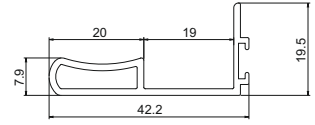

3 MTR - ALU	₹ 1770/- PCS
3 MTR - MB	₹ 2020/- PCS
3 MTR - CHROME	₹ 2080/- PCS
3 MTR - ROSE GOLD	₹ 2200/- PCS

CSPH 03

WARDROBE EDGE HANDLE PROFILE WITH BRUSH STRIP FOR 19 MM PLYWOOD