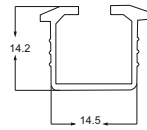

12 FEET - ALU ₹ 4600/- SET

CWFT 16

SLIDING DOUBLE TRACK

SOFT CLOSE WARDROBE SLIDING FITTING

ALU ₹ 3800/- SET

CWWF 17

WOODEN SLIDING FITTING
(TWO DOOR KIT)
TWO WAY SOFT CLOSE
WEIGHT CAPACITY : 70 KG

6 FEET- ALU ₹ 1850/- SET