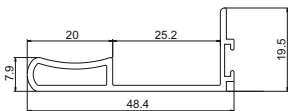

3 MTR - ALU	₹ 1900/- PCS
3 MTR - MB	₹ 2180/- PCS
3 MTR - CHROME	₹ 2240/- PCS
3 MTR - ROSE GOLD	₹ 2270/- PCS

CSPH 05

WARDROBE EDGE HANDLE PROFILE WITH BRUSH STRIP FOR 25 MM PLYWOOD

3 MTR - MB	₹ 2050/- PCS
3 MTR - CHROME	₹ 2100/- PCS
3 MTR - ROSE GOLD	₹ 2200/- PCS