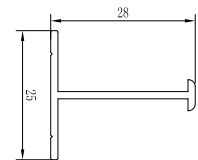

2.5 MTR - ALU	₹ 900/- PCS
2.5 MTR - MB	₹ 1050/- PCS
2.5 MTR - CHROME	₹ 1100/- PCS
2.5 MTR - ROSE GOLD	₹ 1150/- PCS

CSPH 07

DIVIDER PROFILE FOR 25MM PLYWOOD