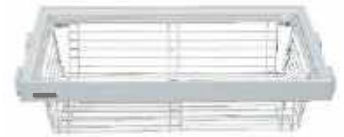

CWAS 502A

RATTEN BASKET FULL EXTENSION SLIDE WITH SOFT CLOSE ADJUSTMENT UPTO 50MM
 SIZE : W 564 X D 460 X H 185MM
 CABINET SIZE : 600MM

WHITE ₹ 12550/- PCS

CWAS 502B

RATTEN BASKET FULL EXTENSION SLIDE WITH SOFT CLOSE ADJUSTMENT UPTO 50MM
 SIZE : W 864 X D 460 X H 185MM
 CABINET SIZE : 900MM