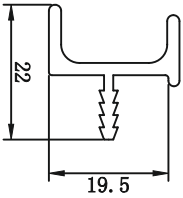

CAP 150
12MM ALUMINIUM HANDLE PROFILE (3 MTR)

ALU	₹ 1500/- PCS
SS	₹ 1600/- PCS
BRUSH GOLD	₹ 1700/- PCS
CERAMIC BLACK	₹ 1800/- PCS
CHROME	₹ 1900/- PCS
ROSE GOLD	₹ 2000/- PCS
GREY SAPPHIRE	₹ 2000/- PCS