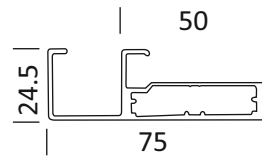

ALU	₹ 4200/- PCS
SS	₹ 4450/- PCS
CERAMIC BLACK	₹ 4750/- PCS
ROSE GOLD	₹ 5000/- PCS

CAP 49
50 MM ALUMINIUM SHUTTER HANDLE PROFILE
8MM GLASS (3 MTR)