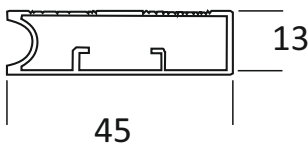

ALU	₹ 1650/- PCS
BRUSH GOLD	₹ 1800/- PCS
MB	₹ 1850/- PCS
CHROME	₹ 1900/- PCS
ROSE GOLD	₹ 2000/- PCS

CAP 109

45MM GLASS STICK ALUMINIUM SHUTTER PROFILE
4 / 5 / 6 MM GLASS (3 MTR)