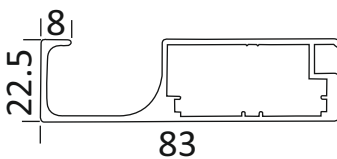

ALU	₹ 4300/- PCS
SS	₹ 4600/- PCS
MB	₹ 5400/- PCS

CAP 56
83 MM ALUMINIUM SHUTTER HANDLE PROFILE
4MM GLASS (3 MTR)