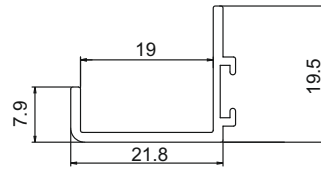

3 MTR - ALU	₹ 1000/- PCS
3 MTR - MB	₹ 1150/- PCS
3 MTR - CHROME	₹ 1200/- PCS
3 MTR - ROSE GOLD	₹ 1250/- PCS

CSPH 02

WARDROBE EDGE PROFILE WITH BRUSH STRIP FOR 19 MM PLYWOOD