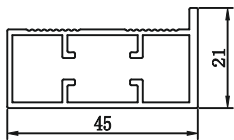

SS	₹ 2600/- PCS
CERAMIC BLACK	₹ 2800/- PCS
CHROME	₹ 3000/- PCS
ROSE GOLD	₹ 3200/- PCS
GREY SAPPHIRE	₹ 3200/- PCS

CAP 141

45MM GLASS STICK ALUMINIUM SHUTTER PROFILE
FOR 4 MM GLASS (3MTR)
FRONT VIEW 2MM