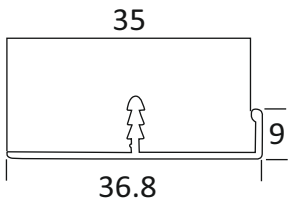

CAP 74
36 MM ALUMINIUM EDGE PROFILE - F
(3 MTR)

ALU	₹ 980/- PCS
SS	₹ 1050/- PCS
BRUSH GOLD	₹ 1100/- PCS
CERAMIC BLACK	₹ 1150/- PCS
CHROME	₹ 1200/- PCS
ROSE GOLD	₹ 1250/- PCS