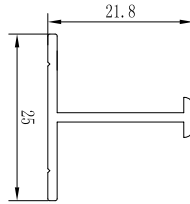

2.5 MTR - ALU	₹ 820/- PCS
2.5 MTR - MB	₹ 930/- PCS
2.5 MTR - CHROME	₹ 960/- PCS
2.5 MTR - ROSE GOLD	₹ 990/- PCS

CSPH 06

DIVIDER PROFILE FOR 19MM PLYWOOD