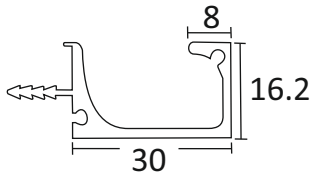

CAP 63

35 MM ALUMINIUM G HANDLE PROFILE
(3 MTR)

CAPC 63

END CAP FOR CAP 63

ALU	₹ 50/- SET
SHINNY GOLD	₹ 70/- SET
CERAMIC BLACK	₹ 70/- SET
CHROME	₹ 70/- SET
ROSE GOLD	₹ 70/- SET

CAP 24
30 MM ALUMINIUM HANDLE PROFILE
3 MTR