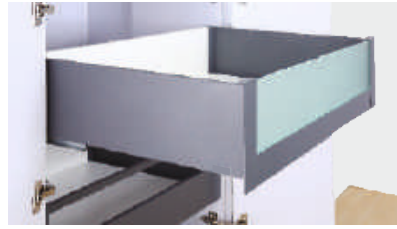

CSL 900 - 450

SLIM LINEA DRAWER BOX WITH SOFT CLOSING WEIGHT CAPACITY
HEIGHT 199 MM
LENGTH 450 MM
WEIGHT CAPACITY : 40 KG

CONCRETE GREY ₹ 5300/- PAIR

CSL 900 - 500

SLIM LINEA DRAWER BOX WITH SOFT CLOSING WEIGHT CAPACITY
HEIGHT 199 MM
LENGTH 500 MM
WEIGHT CAPACITY : 40 KG