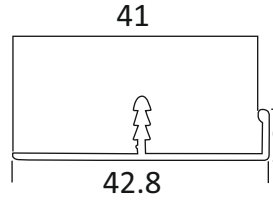

CAP 75
42 MM ALUMINIUM EDGE PROFILE - F
(3 MTR)

ALU	₹ 1080/- PCS
SS	₹ 1150/- PCS
BRUSH GOLD	₹ 1200/- PCS
CERAMIC BLACK	₹ 1250/- PCS
CHROME	₹ 1300/- PCS
ROSE GOLD	₹ 1350/- PCS