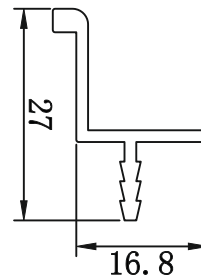

CAP 153
27 MM ALUMINIUM HANDLE PROFILE (3 MTR)

ALU	₹ 750/- PCS
SS	₹ 850/- PCS
CHROME	₹ 1050/- PCS
ROSE GOLD	₹ 1050/- PCS
GREY SAPPHIRE	₹ 1050/- PCS