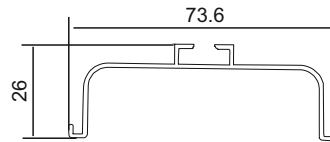

ALU	₹ 2200/- PCS
BRUSH GOLD	₹ 2400/- PCS
CERAMIC BLACK	₹ 2500/- PCS
CHROME	₹ 2600/- PCS
ROSE GOLD	₹ 2800/- PCS

CAP 108

73 MM ALUMINIUM PROFILE C GOLA (3 MTR)