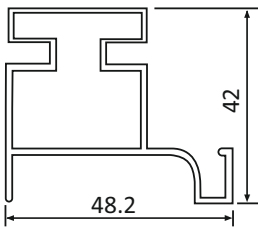

CAP 107

57 MM ALUMINIUM PROFILE J GOLA (3 MTR)

ALU	₹ 2200/- PCS
BRUSH GOLD	₹ 2400/- PCS
CERAMIC BLACK	₹ 2500/- PCS
CHROME	₹ 2600/- PCS
ROSE GOLD	₹ 2800/- PCS

CAP 108

73 MM ALUMINIUM PROFILE C GOLA (3 MTR)