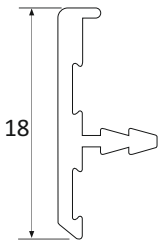

CAP 159
18 MM ALUMINIUM EDGE PROFILE - T FOR GLASS PLYWOOD SHUTTER

SS	₹ 580/- PCS
MB	₹ 650/- PCS
CHROME	₹ 700/- PCS
ROSE GOLD	₹ 750/- PCS
GREY SAPPHIRE	₹ 750/- PCS