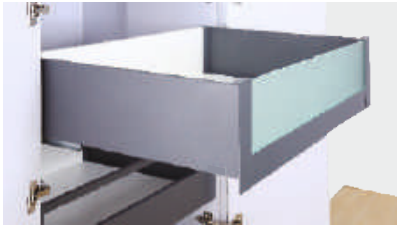

INNER DRAWER WITH FRONT GLASS PANEL

CONCRETE GREY ₹ 5150/- PAIR

CSL 900 - 450

SLIM LINEA DRAWER BOX WITH SOFT CLOSING WEIGHT CAPACITY
HEIGHT 199 MM
LENGTH 450 MM
WEIGHT CAPACITY : 40 KG