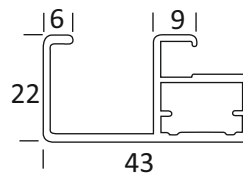

ALU	₹ 2250/- PCS
SS	₹ 2650/- PCS
CERAMIC BLACK	₹ 2900/- PCS
ROSE GOLD	₹ 3100/- PCS

CAP 54

43 MM ALUMINIUM SHUTTER HANDLE
PROFILE 4MM GLASS (3 MTR)