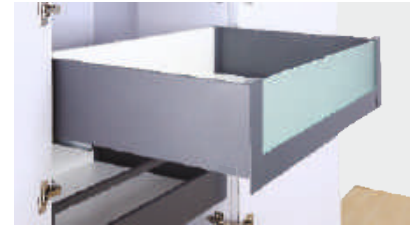

CSL 900 - 450

SLIM LINEA DRAWER BOX WITH SOFT CLOSING WEIGHT CAPACITY
HEIGHT 199 MM
LENGTH 450 MM
WEIGHT CAPACITY : 40 KG

CONCRETE GREY ₹ 5300/- PAIR

CSL 900 - 500

SLIM LINEA DRAWER BOX WITH SOFT CLOSING WEIGHT CAPACITY
HEIGHT 199 MM
LENGTH 500 MM
WEIGHT CAPACITY : 40 KG