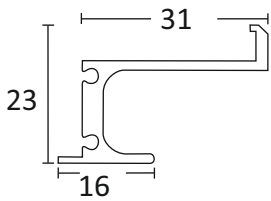

CAP 25
31 MM ALUMINIUM HANDLE PROFILE
(3 MTR)

ALU	₹ 1100/- PCS
SS	₹ 1200/- PCS