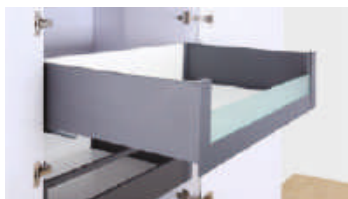

INNER DRAWER FRONT SQUARE BAR
SIZE : 1200 MM

INNER DRAWER WITH FRONT GLASS PANEL

CONCRETE GREY ₹ 4700/- PAIR

CSL 900-450

SLIM LINEA DRAWER BOX WITH SOFT CLOSING WEIGHT CAPACITY
HEIGHT 167 MM
LENGTH 450 MM
WEIGHT CAPACITY : 40 KG