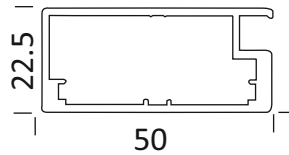

ALU	₹ 3000/- PCS
SS	₹ 3300/- PCS
MB	₹ 3800/- PCS

CAP 55
50 MM ALUMINIUM SHUTTER PROFILE
4MM GLASS (3 MTR)