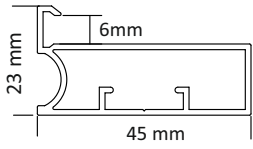

ALU	₹ 2300/- PCS
SS	₹ 2400/- PCS
BRUSH GOLD	₹ 2500/- PCS
CERAMIC BLACK	₹ 2600/- PCS
CHROME	₹ 2650/- PCS
ROSE GOLD	₹ 2800/- PCS
GREY SAPPHIRE	₹ 2800/- PCS

CAP 124

45MM ALUMINIUM SHUTTER PROFILE
4 & 5 MM GLASS (3MTR)
FRONT VIEW 5MM