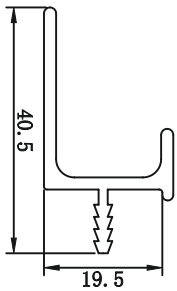

CAP 152
30 MM ALUMINIUM HANDLE PROFILE (3 MTR)

ALU	₹ 1950/- PCS
SS	₹ 2100/- PCS
BRUSH GOLD	₹ 2200/- PCS
CERAMIC BLACK	₹ 2300/- PCS
CHROME	₹ 2400/- PCS
ROSE GOLD	₹ 2600/- PCS
GREY SAPPHIRE	₹ 2600/- PCS