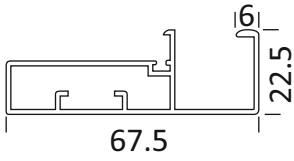

ALU	₹ 3150/- PCS
SS	₹ 3300/- PCS
BRUSH GOLD	₹ 3400/- PCS
CERAMIC BLACK	₹ 3550/- PCS
CHROME	₹ 3600/- PCS
ROSE GOLD	₹ 3800/- PCS
GREY SAPPHIRE	₹ 3800/- PCS

CAP 59

67 MM ALUMINIUM SHUTTER
HANDLE PROFILE 5MM GLASS (3 MTR)
FRONT VIEW 3.5 MM