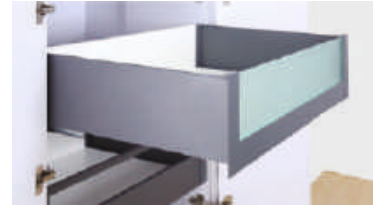

CONCRETE GREY ₹ 5100/- PAIR

CSL 900 - 550

SLIM LINEA DRAWER BOX WITH SOFT CLOSING WEIGHT CAPACITY
HEIGHT 167 MM
LENGTH 550 MM
WEIGHT CAPACITY : 40 KG