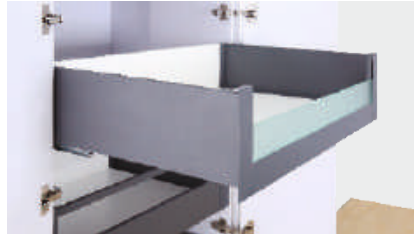

CSL 900 - 450

SLIM LINEA DRAWER BOX WITH SOFT CLOSING WEIGHT CAPACITY
HEIGHT 199 MM
LENGTH 450 MM
WEIGHT CAPACITY : 40 KG

CONCRETE GREY ₹ 5300/- PAIR

CSL 900 - 500

SLIM LINEA DRAWER BOX WITH SOFT CLOSING WEIGHT CAPACITY
HEIGHT 199 MM
LENGTH 500 MM
WEIGHT CAPACITY : 40 KG