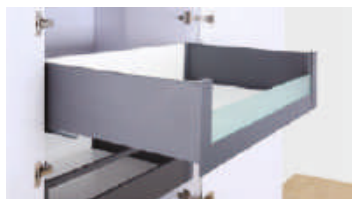

INNER DRAWER WITH FRONT GLASS PANEL

CONCRETE GREY ₹ 4700/- PAIR

CSL 900-450

SLIM LINEA DRAWER BOX WITH SOFT CLOSING WEIGHT CAPACITY
HEIGHT 167 MM
LENGTH 450 MM
WEIGHT CAPACITY : 40 KG