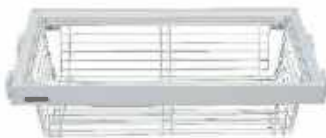

WHITE ₹ 11400/- PCS

CWAS 503B

CLOTH RACK FULL EXTENSION SLIDE WITH SOFT CLOSE ADJUSTMENT UPTO 50MM
SIZE : W 864 X D 460 X H 175MM
CABINET SIZE : 900MM