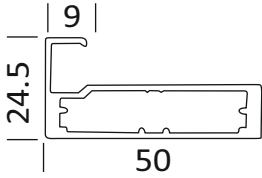

ALU	₹ 3400/- PCS
SS	₹ 3600/- PCS
CERAMIC BLACK	₹ 3900/- PCS
ROSE GOLD	₹ 4200/- PCS

CAP 48
50 MM ALUMINIUM SHUTTER PROFILE
8MM GLASS (3 MTR)