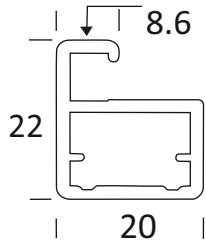

ALU	₹ 1400/- PCS
SS	₹ 1800/- PCS
CERAMIC BLACK	₹ 2100/- PCS
ROSE GOLD	₹ 2300/- PCS

CAP 07

20 MM ALUMINIUM SHUTTER PROFILE
4MM GLASS (3 MTR)