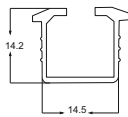

6 FEET - ALU ₹ 1850/- SET

8 FEET - ALU ₹ 2450/- SET

12 FEET - ALU ₹ 3700/- SET

8 FEET - MB ₹ 2950/- SET

12 FEET - MB ₹ 4420/- SET

CWFT 14

SLIDING SINGLE TRACK
(4 PCS)