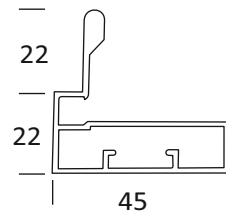

ALU	₹ 2150/- PCS
SS	₹ 2450/- PCS

CAP 42
45 MM ALUMINIUM SHUTTER HANDLE
PROFILE 4MM GLASS (3 MTR)