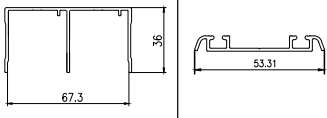

12 FEET - ALU ₹ 4280/- SET

8 FEET - MB ₹ 3450/- SET

12 FEET - MB ₹ 5200/- SET

CWFT 15

SLIDING DOUBLE TRACK

GREY ₹ 4800/- SET

CWWF 18

WOODEN SLIDING FITTING
(TWO DOOR KIT)
TWO WAY SOFT CLOSE
DOOR THICKNESS : 18 TO 32 MM
WEIGHT CAPACITY : 70 KG