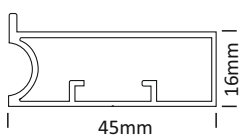

ALU	₹ 2050/- PCS
BRUSH GOLD	₹ 2200/- PCS
CERAMIC BLACK	₹ 2300/- PCS
CHROME	₹ 2400/- PCS
ROSE GOLD	₹ 2550/- PCS
GREY SAPPHIRE	₹ 2550/- PCS

CAP 115

45MM GLASS STICK ALUMINIUM SHUTTER PROFILE
4 / 5 MM GLASS (3 MTR)
FRONT VIEW 1 MM