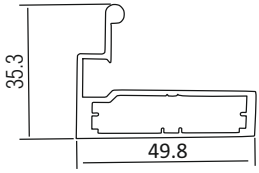

ALU	₹ 3400/- PCS
SS	₹ 3600/- PCS
BRUSH GOLD	₹ 3700/- PCS
CERAMIC BLACK	₹ 3850/- PCS
ROSE GOLD	₹ 4200/- PCS
GREY SAPPHIRE	₹ 4200/- PCS

CAP 50
50 MM ALUMINIUM SHUTTER HANDLE PROFILE
6MM GLASS (3 MTR)