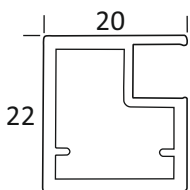

ALU	₹ 1550/- PCS
SS	₹ 1800/- PCS
CERAMIC BLACK	₹ 2050/- PCS
ROSE GOLD	₹ 2200/- PCS

CAP 13

20MM ALUMINIUM SHUTTER PROFILE
4MM GLASS (3 MTR)