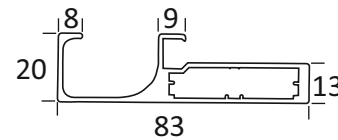

50MM ALUMINIUM SHUTTER HANDLE PROFILE 4MM GLASS (3 MTR)

ALU	₹ 2300/- PCS
SS	₹ 2800/- PCS

CAP 41

50 MM ALUMINIUM SHUTTER HANDLE PROFILE 4MM GLASS (3 MTR)

ALU	₹ 3000/- PCS
SS	₹ 3400/- PCS

CAP 66

83 MM ALUMINIUM SHUTTER HANDLE PROFILE 4MM GLASS (3 MTR)