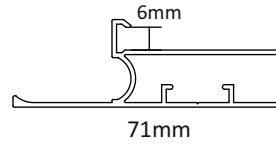

ALU	₹ 2750/- PCS
SS	₹ 2850/- PCS
BRUSH GOLD	₹ 2950/- PCS
CERAMIC BLACK	₹ 3050/- PCS
CHROME	₹ 3100/- PCS
ROSE GOLD	₹ 3250/- PCS
GREY SAPPHIRE	₹ 3250/- PCS

CAP 125

71M ALUMINIUM SHUTTER HANDLE PROFILE
4 & 5 MM GLASS (3MTR)
FRONT VIEW 5MM