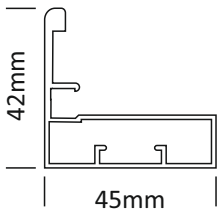

ALU	₹ 2500/- PCS
CP BRUSH	₹ 2700/- PCS
SS	₹ 2900/- PCS
CHROME	₹ 3200/- PCS

CAP 135

ALUMINIUM SHUTTER HANDLE PROFILE WITH CAP 08 (3 MTR)