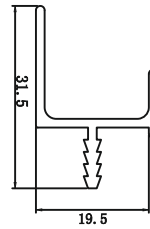

CAP 151
21 MM ALUMINIUM HANDLE PROFILE (3 MTR)

ALU	₹ 1550/- PCS
SS	₹ 1700/- PCS
BRUSH GOLD	₹ 1800/- PCS
CERAMIC BLACK	₹ 1900/- PCS
CHROME	₹ 2000/- PCS
ROSE GOLD	₹ 2100/- PCS
GREY SAPPHIRE	₹ 2100/- PCS