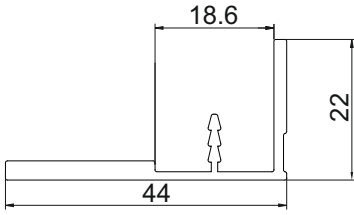

HANDLE PROFILE

3 MTR - ALU	₹ 1500/- PCS
3 MTR - CHROME	₹ 1900/- PCS

CSPH 01

WARDROBE EDGE HANDLE PROFILE FOR 18 MM PLYWOOD