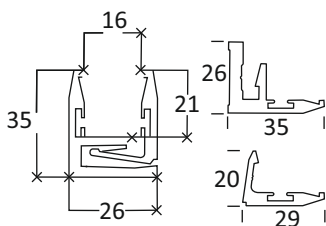

ALU	₹ 3600/- SET
SS	₹ 4000/- SET
MB	₹ 4500/- SET

CAP 22
ALLUMINIUM INTERLOCKING GLAZING PROFILE FOR 10/12 MM GLASS