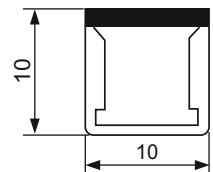

ALU ₹ 4350/- PCS

CKLS 18

SLIM RECESSED LED LIGHT FOR WARDROBE, POWER 24 W , SIZE 2500MM