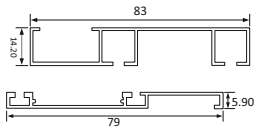

8 FEET - ALU ₹ 3250/- SET

12 FEET - ALU ₹ 4800/- SET

8 FEET - MB ₹ 3900/- SET

12 FEET - MB ₹ 5760/- SET

CWFT 15A

SLIDING DOUBLE TRACK
25 TO 32 MM PLYWOOD