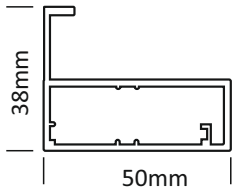

SS	₹ 3550/- PCS
CHROME	₹ 4000/- PCS

CAP 117

50 MM GLASS STICK ALUMINIUM SHUTTER HANDLE
PROFILE 4MM-6MM GLASS (3 MTR)