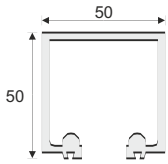

### CWSF 108

WOODEN SLIDING FOLDING  
EXTRA HANDLE HINGES

3.6MTR - ALU ₹ 8700/- PCS

4.8MTR - ALU ₹ 11700/- PCS