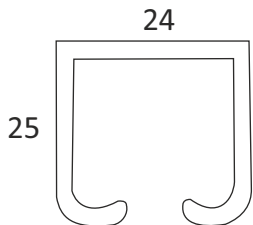

SLIDING TRACK

3.66 MTR- ALU ₹ 1750/- PCS

CWFT 11

SLIDING SINGLE TRACK