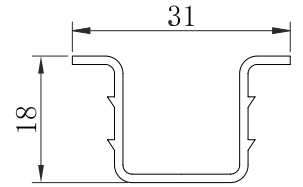

3.6 MTR - ALU ₹ 2200/- PCS

CSBT 15

SLIDING FOLDING TRACK