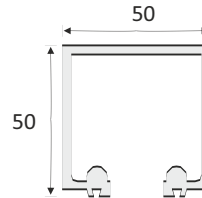

ALU-3.6MTR ₹ 8700/- PCS

ALU-4.8MTR ₹ 11700/- PCS

CUST 11

SLIDING FOLDING TOP TRACK