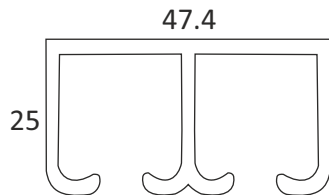

**GLASS SLIDING FITTING (40KG)**

SS ₹ 2900/- SET

**CSSP 70**

GLASS SLIDING FITTING  
WEIGHT CAPACITY : 40KG

**SLIDING TRACK**

3.66 MTR- ALU ₹ 1750/- PCS

**CWFT 11**

SLIDING SINGLE TRACK