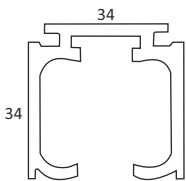

SLIDING TRACK

2.44MTR- ALU ₹ 2650/- PCS

3.66MTR- ALU ₹ 3980/- PCS

2.44MTR- MB ₹ 4400/- PCS

3.66MTR- MB ₹ 6600/- PCS

CSST 08

SLIDING SINGLE TRACK