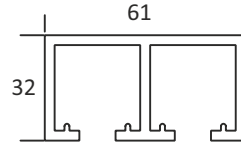

2.44 MTR - ALU ₹ 5930/- PCS

3.66 MTR - ALU ₹ 8900/- PCS

2.44 MTR - MB ₹ 7700/- PCS

3.66 MTR - MB ₹ 11550/- PCS

CUST 42

SLIDING DOUBLE TRACK