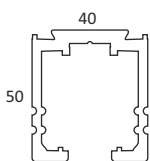

SLIDING TRACK

3.66 MTR - ALU ₹ 6100/- PCS

CUST 18

SLIDING SINGLE TRACK