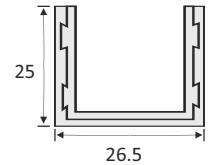

ALU-3.6MTR ₹ 4000/- PCS

ALU-4.8MTR ₹ 5300/- PCS

CUST 12

SLIDING FOLDING BOTTOM TRACK

Ordering Information for Glass Centre Sliding Folding System with Track Mounting & Bottom Track

	CGSF - 401	CGSF - 402	CGSF - 403	CGSF - 405	CGSF - 406
FOR 2 DOOR	1 SET	1 SET	1 SET	2 PCS	OPTIONAL
FOR 3 DOOR	1 SET	1 SET	1 SET	4 PCS	OPTIONAL
FOR 4 DOOR	1 SET	2 SET	2 SET	6 PCS	OPTIONAL
FOR 5 DOOR	1 SET	2 SET	2 SET	8 PCS	OPTIONAL
FOR 6 DOOR	1 SET	3 SET	3 SET	10 PCS	OPTIONAL