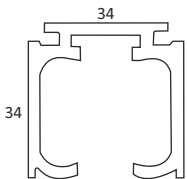

SLIDING TRACK

2.44MTR- ALU ₹ 2650/- PCS

3.66MTR- ALU ₹ 3980/- PCS

2.44MTR- MB ₹ 4400/- PCS

3.66MTR- MB ₹ 6600/- PCS

CSST 08

SLIDING SINGLE TRACK