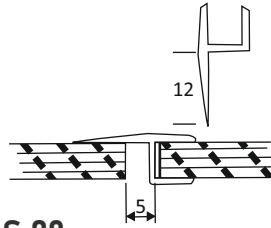

CGS 09
GLASS TO GLASS PVC 180°
2.2 MTR - 8/10/12MM
FIN.: TRANSPARENT

8MM - ₹ 180/- PCS

10MM - ₹ 190/- PCS

12MM - ₹ 200/- PCS