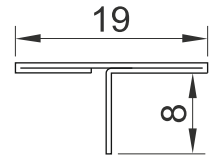

SHINNY BLACK ₹ 1620/- PCS

SHINNY ROSE GOLD ₹ 1620/- PCS

SHINNY GOLD ₹ 1620/- PCS

CNRSTP 4

SS INLAY PROFILE (SS 304)
LENGTH : 2440MM