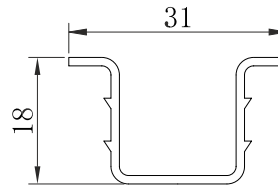

3.6 MTR - ALU ₹ 2200/- PCS

CSBT 15

SLIDING FOLDING TRACK