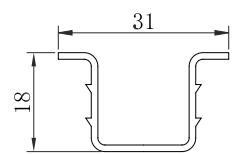

CSBT 15

SLIDING FOLDING TRACK