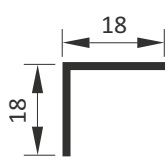

SHINNY BLACK ₹ 1200/- PCS

SHINNY ROSE GOLD ₹ 1200/- PCS

SHINNY GOLD ₹ 1200/- PCS

CNRSLP 14

SS INLAY PROFILE (SS 304)
LENGTH : 2440MM