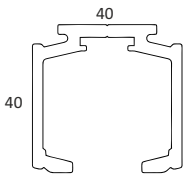

SLIDING TRACK

3.66 MTR- ALU **₹ 8900/- PCS**

CSST 09

SLIDING SINGLE TRACK