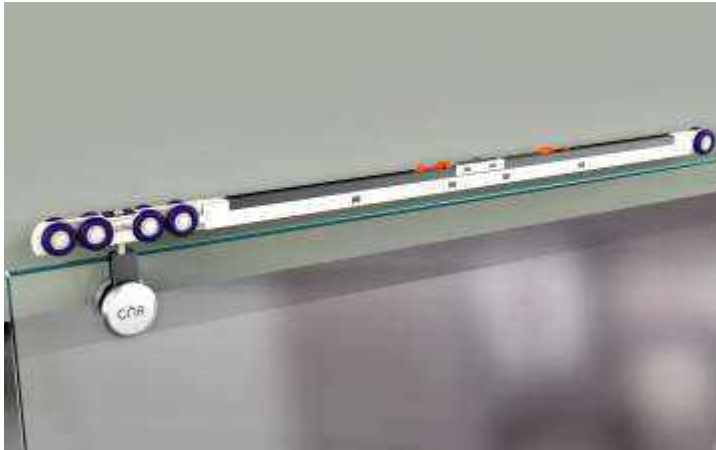

### CUCF 10

WALL TO TRACK CLAMP FOR CSST 08

**GLASS SLIDING FITTING 8 WHEEL TWO WAY SOFT CLOSE (80KG)**

SS ₹ 6000/- SET

MATT BLACK ₹ 6900/- SET

**CGSP 30**

GLASS SLIDING FITTING 8 WHEEL  
TWO WAY SOFT CLOSE (ROUND)  
WEIGHT CAPACITY : 80KG  
MIN DOOR WIDTH : 600 MM