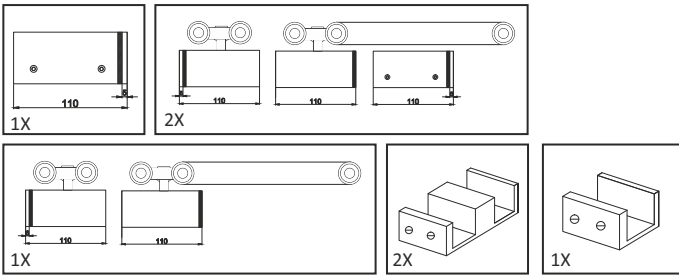

CAGF 901/4L

SS

₹ 44000/- SET

GLASS STACKING SYSTEM TWO WAY SOFT CLOSE
(1 FIX + 3 SLIDING DOORS) WITHOUT BOTTOM TRACK
WEIGHT CAPACITY : 60KG
MIN DOOR WIDTH : 600 MM