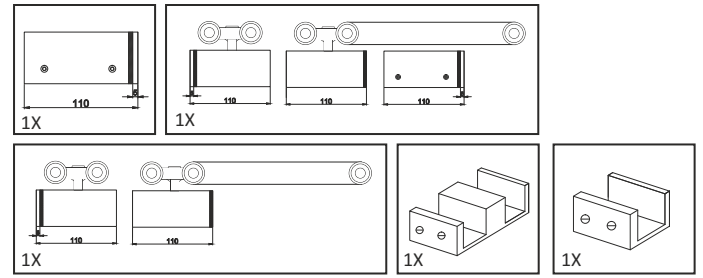

CAGF 901/3R

SS

₹ 33500/- SET

GLASS STACKING SYSTEM TWO WAY SOFT CLOSE
(1 FIX + 2 SLIDING DOORS) WITHOUT BOTTOM TRACK
WEIGHT CAPACITY : 60KG
MIN DOOR WIDTH : 600 MM