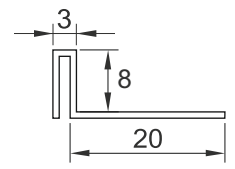

SHINNY BLACK ₹ 1710/- PCS

SHINNY ROSE GOLD ₹ 1710/- PCS

SHINNY GOLD ₹ 1710/- PCS

CNRSZZ 8

SS INLAY PROFILE (SS 304)
LENGTH : 2440MM