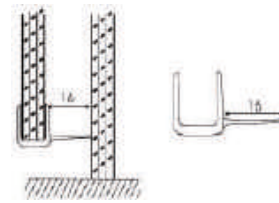

8MM - ₹ 180/- PCS

10MM - ₹ 190/- PCS

12MM - ₹ 200/- PCS

**CGS 16**  
GLASS SEAL WITH BRUSH FOR  
SLIDING DOOR 2.2 MTR - 8/10/12MM  
FIN.: TRANSPARENT

8MM - ₹ 400/- PCS

10MM - ₹ 400/- PCS

12MM - ₹ 400/- PCS

**CGS 17**  
GLASS SEAL WITH BRUSH FOR  
SLIDING DOOR 2.2 MTR - 8/10/12MM  
FIN.: TRANSPARENT

8MM - ₹ 350/- PCS

10MM - ₹ 350/- PCS

12MM - ₹ 350/- PCS

**CGS 12**  
GLASS TO GLASS 180°  
MAGNETIC 2.2 MTR - 8/10/12MM  
FIN.: TRANSPARENT

8MM - ₹ 1000/- SET

10MM - ₹ 1000/- SET

12MM - ₹ 1000/- SET

**CGS 13**  
GLASS TO GLASS 90° MAGNETIC  
2.2 MTR - 8/10/12MM  
FIN.: TRANSPARENT