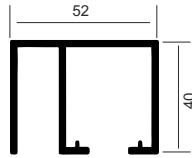

2.44 MTR - ALU ₹ 4700/- PCS

3.66 MTR - ALU ₹ 7050/- PCS

2.44 MTR - MB ₹ 6150/- PCS

3.66 MTR - MB ₹ 9250/- PCS

CUST 61

SLIDING TRACK FOR FIX GLASS