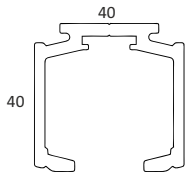

SLIDING TRACK

CSST 09

SLIDING SINGLE TRACK

3.66 MTR - ALU **₹ 8900/- PCS**