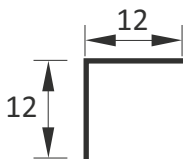

SHINNY BLACK ₹ 1180/- PCS

SHINNY ROSE GOLD ₹ 1180/- PCS

SHINNY GOLD ₹ 1180/- PCS

CNRSLP 13

SS INLAY PROFILE (SS 304)
LENGTH : 2440MM