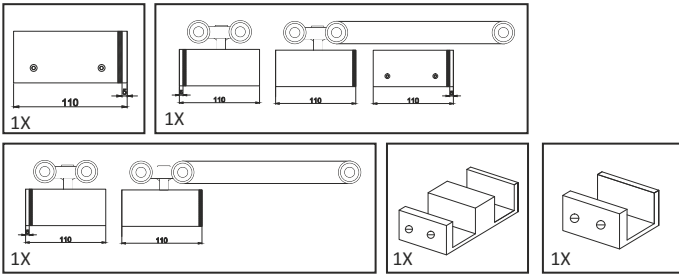

SOFT CLOSE GLASS STACKING SYSTEM

CAGF 1001/3L

SS

₹ 39000/- SET

GLASS STACKING SYSTEM TWO WAY SOFT CLOSE
(1 FIX + 2 SLIDING DOORS) WITHOUT BOTTOM TRACK
WEIGHT CAPACITY : 80KG
MIN DOOR WIDTH : 600 MM