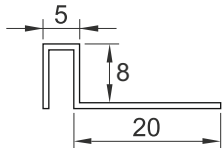

SHINNY BLACK ₹ 1750/- PCS

SHINNY ROSE GOLD ₹ 1750/- PCS

SHINNY GOLD ₹ 1750/- PCS

CNRSZZ 9

SS INLAY PROFILE (SS 304)
LENGTH : 2440MM