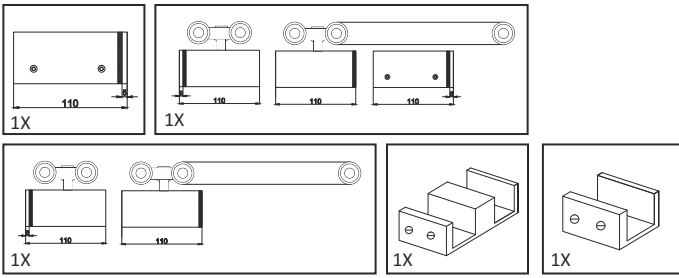

SOFT CLOSE GLASS STACKING SYSTEM

CAGF 901/3L

SS

₹ 33500/- SET

GLASS STACKING SYSTEM TWO WAY SOFT CLOSE
(1 FIX + 2 SLIDING DOORS) WITHOUT BOTTOM TRACK
WEIGHT CAPACITY : 60KG
MIN DOOR WIDTH : 600 MM