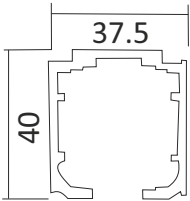

SLIDING TRACK

2.44 MTR - ALU ₹ 3550/- PCS

3.66 MTR - ALU ₹ 5320/- PCS

2.44 MTR - MB ₹ 4650/- PCS

3.66 MTR - MB ₹ 7000/- PCS

CUST 06

SLIDING SINGLE TRACK