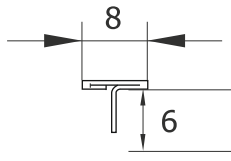

SHINNY BLACK ₹ 1240/- PCS

SHINNY ROSE GOLD ₹ 1240/- PCS

SHINNY GOLD ₹ 1240/- PCS

CNRSTP 2

SS INLAY PROFILE (SS 304)
LENGTH : 2440MM