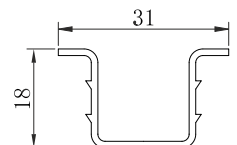

CSBT 15

SLIDING FOLDING TRACK