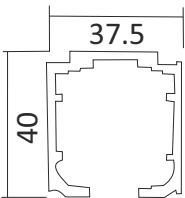

SLIDING TRACK

2.44 MTR - ALU	₹ 3550/- PCS
3.66 MTR - ALU	₹ 5320/- PCS
2.44 MTR - MB	₹ 4650/- PCS
3.66 MTR - MB	₹ 7000/- PCS

CUST 06

SLIDING SINGLE TRACK