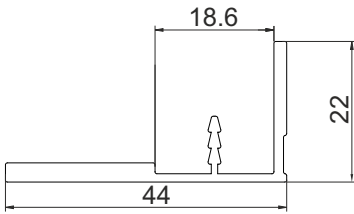

HANDLE PROFILE

3 MTR - ALU	₹ 1500/- PCS
3 MTR - CHROME	₹ 1900/- PCS

CSPH 01

WARDROBE EDGE HANDLE PROFILE FOR 18 MM PLYWOOD