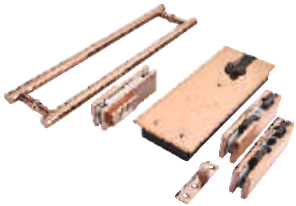

NEW COLLECTION

RG ₹ 17400/- SET

CFS 74 RG H COMBO

CFS 74H COMBO
WITH LOCK
(CPF 01 -1 PCS, CPF 02 - 1 PCS,
CPF 05 - 1 PCS, CSOP 07 - 1 PCS)
H HANDLE 25X450MM - 1 SET
EN 3, (5 YEARS GUARANTEE)