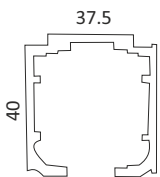

SLIDING TRACK

2.44MTR- ALU ₹ 3550/- PCS
3.66MTR- ALU ₹ 5320/- PCS
2.44MTR- MB ₹ 4650/- PCS
3.66MTR- MB ₹ 7000/- PCS

CUST 06

SLIDING SINGLE TRACK