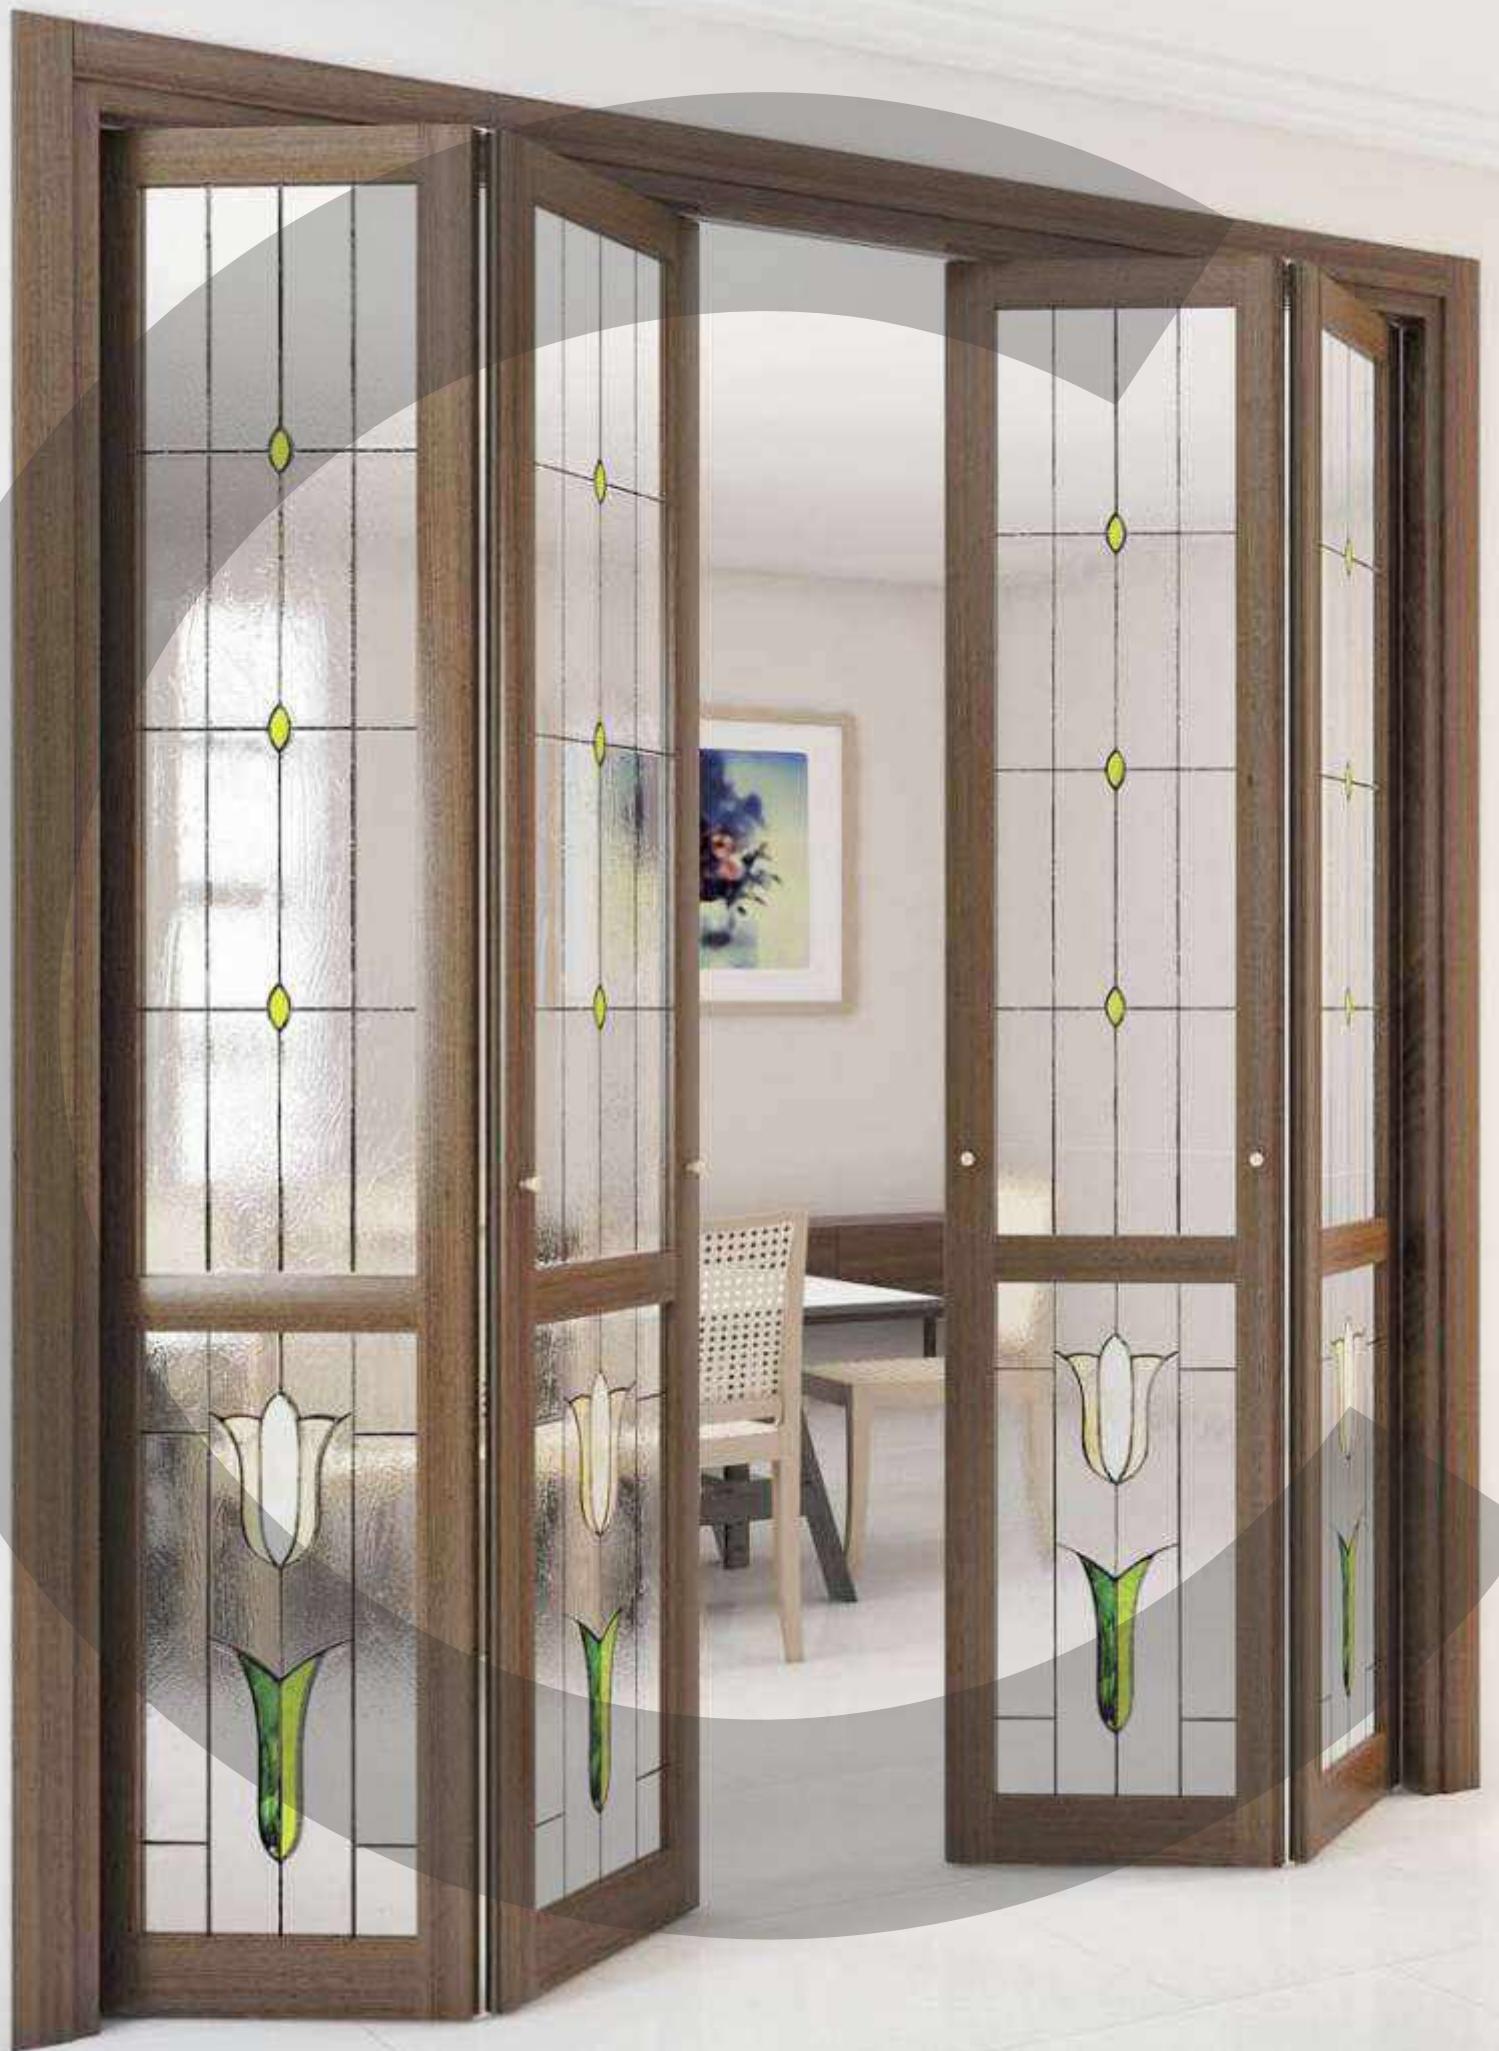

## WOODEN CENTER SLIDING FOLDING FITTING

SS ₹ 8100/- SET