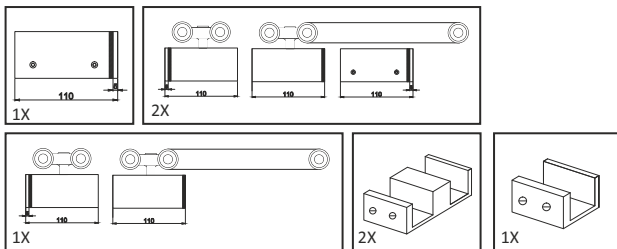

CAGF 1001/4L

SS

₹ 49000/- SET

GLASS STACKING SYSTEM TWO WAY SOFT CLOSE
(1 FIX + 3 SLIDING DOORS) WITHOUT BOTTOM TRACK
WEIGHT CAPACITY : 80KG
MIN DOOR WIDTH : 600 MM