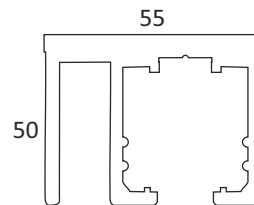

3.66MTR- ALU ₹ 9500/- PCS

CUST 20
SLIDING TRACK FOR FIX
GLASS