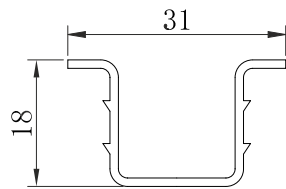

3.6 MTR - ALU ₹ 2200/- PCS

CSBT 15

SLIDING FOLDING TRACK