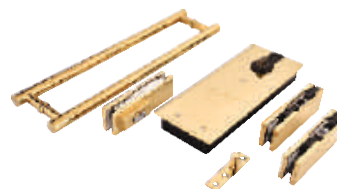

NEW COLLECTION

GOLD ₹ 17400/- SET

CFS 74 GOLD H COMBO

CFS 74H COMBO
WITH LOCK
(CPF 01 -1 PCS, CPF 02 - 1 PCS,
CPF 05 - 1 PCS, CSOP 07 - 1 PCS)
H HANDLE 25X450MM - 1 SET
EN 3, (5 YEARS GUARANTEE)