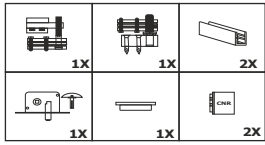

WOODEN CENTER SLIDING FOLDING FITTING (80 KG)

ALU ₹ 15500/- SET

CWCF 501A

COMPLETE WITH PIVOT
(WITH BOTTOM GUIDE)