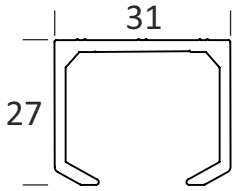

SLIDING TRACK

2.44 MTR - ALU ₹ 2800/- PCS

3.6 MTR - ALU ₹ 4200/- PCS

CUST 25

SLIDING SINGLE TRACK