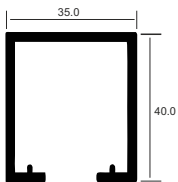

SLIDING TRACK

2.44MTR- ALU ₹ 3570/- PCS

3.66MTR- ALU ₹ 5360/- PCS

2.44MTR- MB ₹ 4650/- PCS

3.66MTR- MB ₹ 7000/- PCS

CUST 60

SLIDING SINGLE TRACK