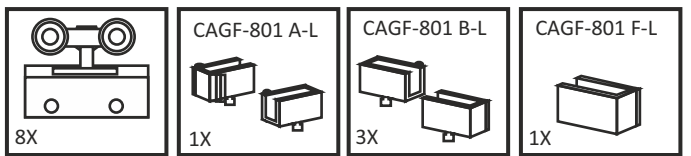

SS ₹ 30000/- SET

CAGF 801/5L

GLASS STACKING SYSTEM
(1 FIX + 4 SLIDING DOORS)
WEIGHT CAPACITY : 80KG
MIN DOOR WIDTH : 450MM