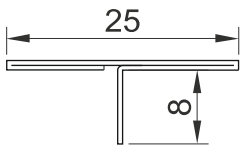

SHINNY BLACK ₹ 1740/- PCS

SHINNY ROSE GOLD ₹ 1740/- PCS

SHINNY GOLD ₹ 1740/- PCS

CNRSTP 5

SS INLAY PROFILE (SS 304)
LENGTH : 2440MM