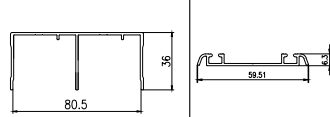

8 FEET - ALU ₹ 3850/- SET

12 FEET - ALU ₹ 5780/- SET

8 FEET - MB ₹ 4770/- SET

12 FEET - MB ₹ 7050/- SET

CWFT 18B

SLIDING DOUBLE TRACK
DOOR THICKNESS MAX 32MM