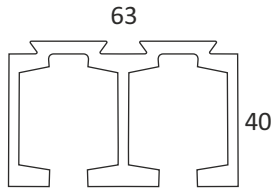

3.66 MTR - ALU ₹ 8500/- PCS

3.66 MTR - MB ₹ 11000/- PCS

CUST 07

SLIDING DOUBLE TRACK