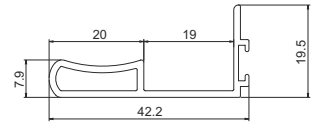

3 MTR - ALU	₹ 1770/- PCS
3 MTR - MB	₹ 2020/- PCS
3 MTR - CHROME	₹ 2080/- PCS
3 MTR - ROSE GOLD	₹ 2200/- PCS

CSPH 03

WARDROBE EDGE HANDLE PROFILE WITH BRUSH STRIP FOR 19 MM PLYWOOD