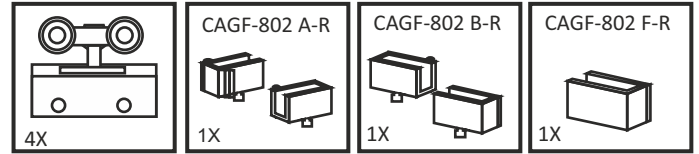

CAGF 802/3R

GLASS STACKING SYSTEM
(1 FIX + 2 SLIDING DOORS)
WEIGHT CAPACITY : 100KG
MIN DOOR WIDTH : 450MM

SS ₹ 19500/- SET