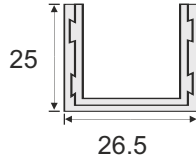

3.6MTR - ALU ₹ 4000/- PCS

4.8MTR - ALU ₹ 5300/- PCS

CUST 12

SLIDING FOLDING BOTTOM TRACK

INSTALLATION WITHOUT BOTTOM GUIDE

	CWSF - 401 A1	CWSF - 401 B1	CWSF - 401 E1	CWSF - 401 F1
	01	NA	01	NA
	01	01	NA	01
	02	NA	02	NA