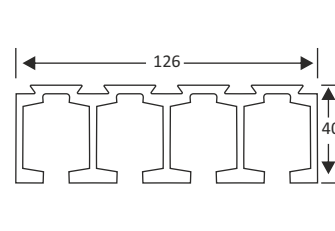

3.66MTR. ALU ₹ 16400/- PCS

CUST 51

SLIDING QUADRUPLE TRACK