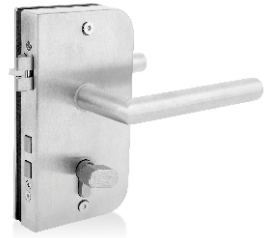

SS ₹ 6000/- PCS

CGSL 27

GLASS LOCK WITH DEAD BOLT (RIGHT / LEFT)