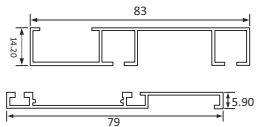

8 FEET - ALU ₹ 3250/- SET

12 FEET - ALU ₹ 4800/- SET

8 FEET - MB ₹ 3900/- SET

12 FEET - MB ₹ 5760/- SET

CWFT 15A

SLIDING DOUBLE TRACK
25 TO 32 MM PLYWOOD