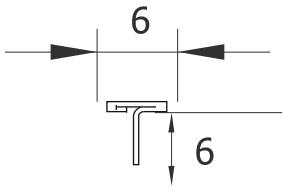

SHINNY BLACK ₹ 1200/- PCS

SHINNY ROSE GOLD ₹ 1200/- PCS

SHINNY GOLD ₹ 1200/- PCS

CNRSTP 1

SS INLAY PROFILE (SS 304)
LENGTH : 2440MM