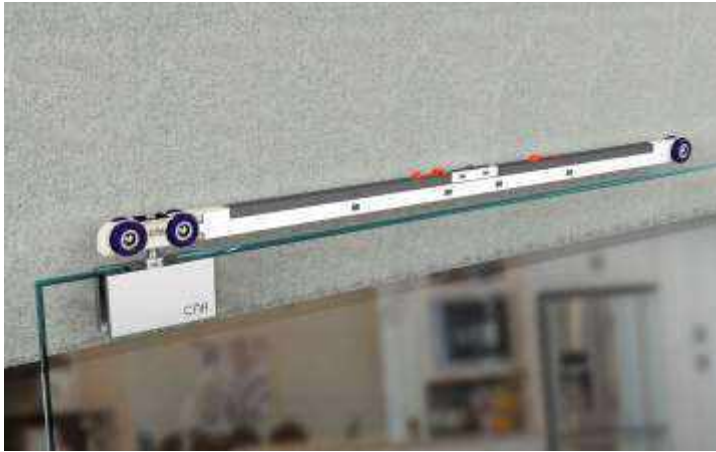

GLASS SLIDING FITTING 4 WHEEL TWO WAY SOFT CLOSE(60KG)