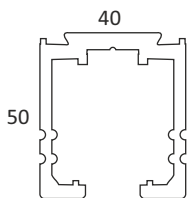

SLIDING TRACK

3.66MTR- ALU ₹ 6100/- PCS

CUST 18
SLIDING SINGLE TRACK