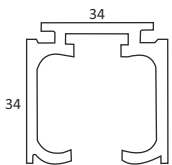

SLIDING TRACK

- 2.44 MTR - ALU ₹ 2650/- PCS
- 3.66 MTR - ALU ₹ 3980/- PCS
- 2.44 MTR - MB ₹ 4400/- PCS
- 3.66 MTR - MB ₹ 6600/- PCS

CSST 08

SLIDING SINGLE TRACK