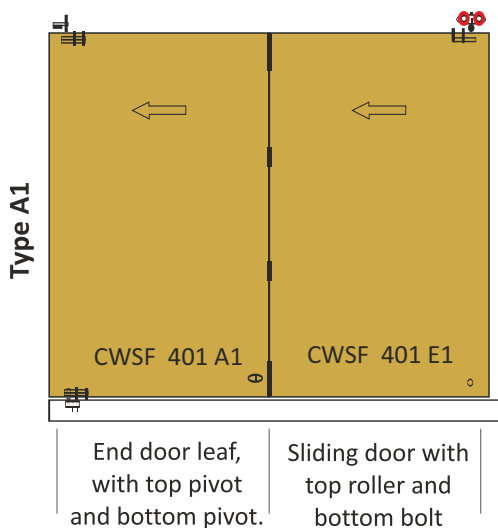

Wooden Side Sliding Folding System (without bottom track) Assembly Types