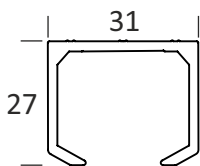

SLIDING TRACK

2.44MTR- ALU ₹ 2800/- PCS

3.66MTR- ALU ₹ 4200/- PCS

CUST 25

SLIDING SINGLE TRACK