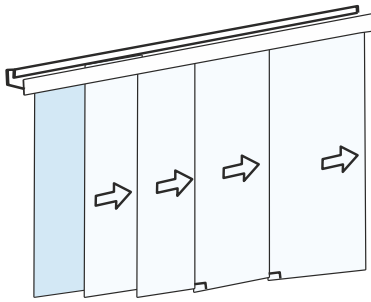

CAGF 2002

SS

₹ 48900/- SET

FRAME LESS GLASS TELESCOPIC SYSTEM
TWO WAY SOFT CLOSE
1 FIX + 4 SLIDING DOOR
WEIGHT CAPACITY : 80KG
MIN DOOR WIDTH : 550MM