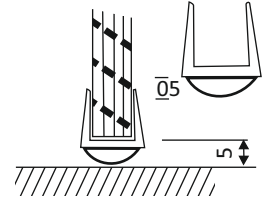

CGS 11
GLASS TO FLOOR/GLASS PVC
2.2 MTR - 8/10/12MM
FIN.: TRANSPARENT

8MM - ₹ 180/- PCS

10MM - ₹ 190/- PCS

12MM - ₹ 200/- PCS