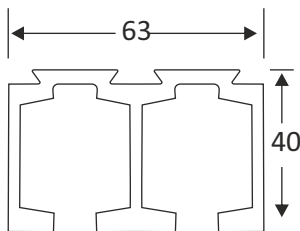

3.66MTR. ALU ₹ 8500/- PCS

CUST 07

SLIDING DOUBLE TRACK