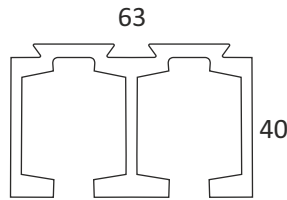

3.66 MTR - ALU ₹ 8500/- PCS

3.66 MTR - MB ₹ 11000/- PCS

CUST 07

SLIDING DOUBLE TRACK