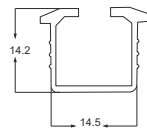

6 FEET- ALU ₹ 1850/- SET

8 FEET - ALU ₹ 2450/- SET

12 FEET - ALU ₹ 3700/- SET

8 FEET - MB ₹ 2950/- SET

12 FEET - MB ₹ 4420/- SET

CWFT 14

SLIDING SINGLE TRACK
(4 PCS)