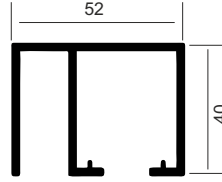

2.44MTR- ALU ₹ 4700/- PCS

3.66MTR- ALU ₹ 7050/- PCS

2.44MTR- MB ₹ 6150/- PCS

3.66MTR- MB ₹ 9250/- PCS

CUST 61

SLIDING TRACK FOR FIX GLASS