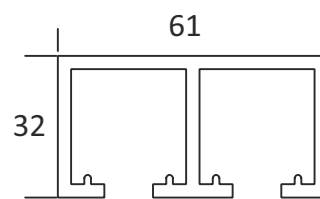

2.44MTR- ALU ₹ 5930/- PCS

3.66MTR- ALU ₹ 8900/- PCS

2.44MTR- MB ₹ 7700/- PCS

3.66MTR- MB ₹ 11550/- PCS

CUST 42

SLIDING DOUBLE TRACK