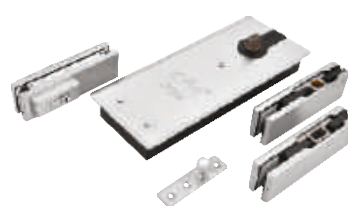

SS ₹ 13200/- SET

CFS 84 SS COMBO

CFS 84 COMBO
WITH LOCK
(CPF 01 -1 PCS, CPF 02 - 1 PCS,
CPF 05 - 1 PCS, CSOP 07 - 1 PCS)
EN 4 (7 YEARS GUARANTEE)