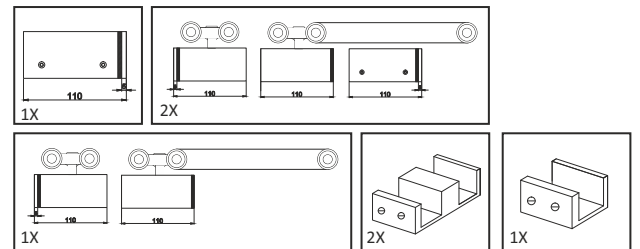

CAGF 1001/4R

SS

₹ 49000/- SET

GLASS STACKING SYSTEM TWO WAY SOFT CLOSE
(1 FIX + 3 SLIDING DOORS) WITHOUT BOTTOM TRACK
WEIGHT CAPACITY : 80KG
MIN DOOR WIDTH : 600 MM