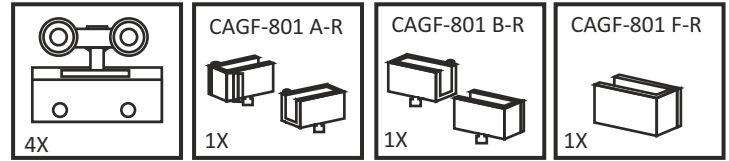

SS ₹ 16800/- SET

CAGF 801/3R

GLASS STACKING SYSTEM
(1 FIX + 2 SLIDING DOORS)
WEIGHT CAPACITY : 80KG
MIN DOOR WIDTH : 450MM