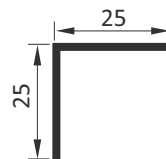

SHINNY BLACK ₹ 1230/- PCS

SHINNY ROSE GOLD ₹ 1230/- PCS

SHINNY GOLD ₹ 1230/- PCS

CNRSLP 15

SS INLAY PROFILE (SS 304)
LENGTH : 2440MM