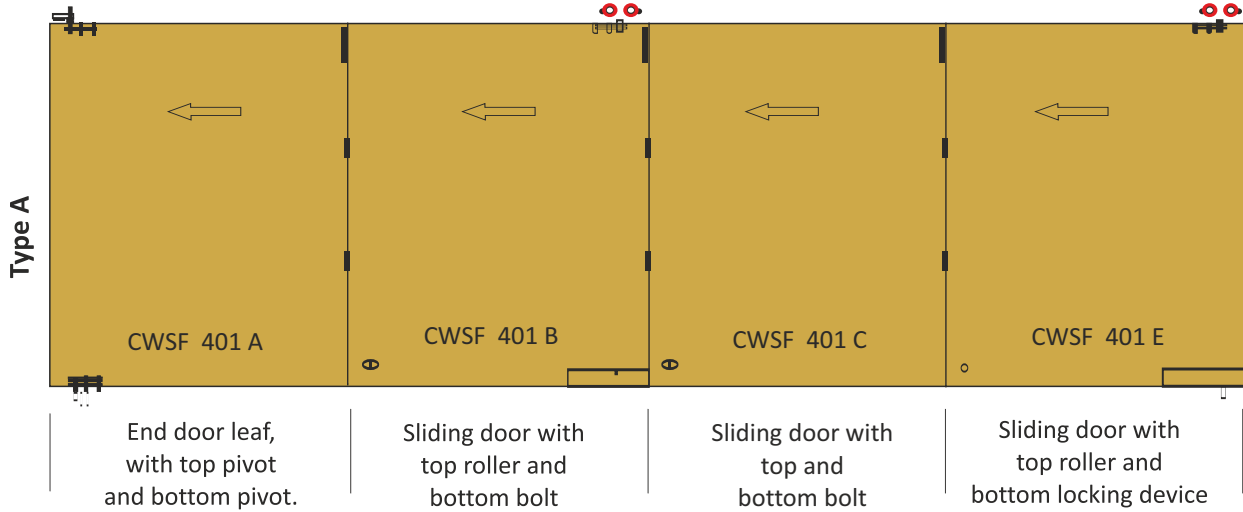

Wooden Side Sliding Folding System With Pivot Mounting CWSF - 401

Wooden Side Sliding Folding System (with bottom track) Assembly Types