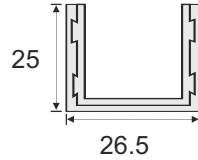

3.6MTR - ALU ₹ 4000/- PCS

4.8MTR - ALU ₹ 5300/- PCS

CUST 12
SLIDING FOLDING BOTTOM TRACK

APPLICATION SCHEME

CENTER SLIDING FOLDING	NO. OF PANELS	ORDER DETAILS
	2 DOOR	CWSF 510A - 1 SET CWSF 511A - 1 SET
	2 DOOR + 1 DOOR	CWSF 501A - 2 SET CWSF 511A - 1 SET
	3 DOOR	CWSF 501A - 1 SET CWSF 511A - 1 SET
	3 DOOR + 1 DOOR	CWSF 501A - 2 SET CWSF 511A - 1 SET
	4 DOOR	CWSF 501A - 1 SET CWSF 511A - 2 SET
	4 DOOR + 1 DOOR	CWSF 501A - 2 SET CWSF 511A - 2 SET
	5 DOOR	CWSF 501A - 1 SET CWSF 511A - 2 SET
	5 DOOR + 1 DOOR	CWSF 501A - 2 SET CWSF 511A - 2 SET
	6 DOOR	CWSF 501A - 1 SET CWSF 511A - 3 SET
	6 DOOR + 1 DOOR	CWSF 501A - 2 SET CWSF 511A - 3 SET
	7 DOOR	CWSF 501A - 1 SET CWSF 511A - 3 SET