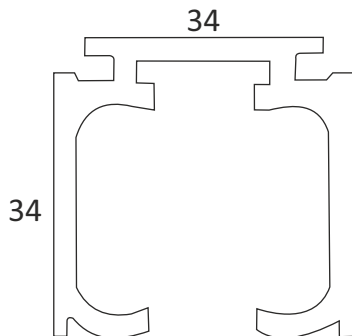

2.44MTR. ALU ₹ 2650/- PCS

3.66MTR. ALU ₹ 3980/- PCS

CSST 08

SLIDING SINGLE TRACK