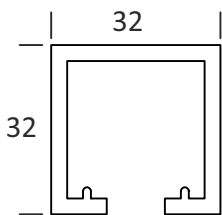

SLIDING TRACK

2.44MTR- ALU ₹ 2950/- PCS

3.66MTR- ALU ₹ 4430/- PCS

2.44MTR- MB ₹ 3900/- PCS

3.66MTR- MB ₹ 5850/- PCS

CUST 40

SLIDING SINGLE TRACK