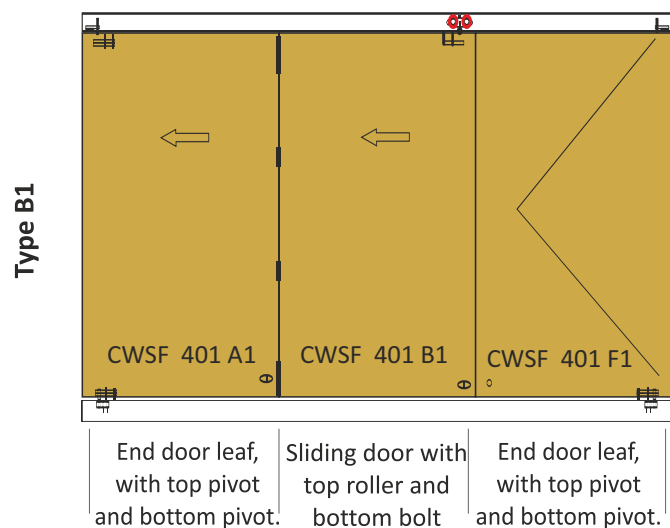

Wooden Side Sliding Folding System (without bottom track) Assembly Types