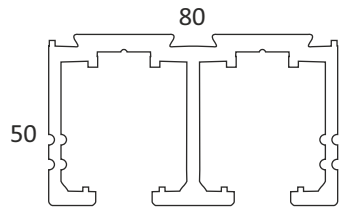

**NEW COLLECTION**

SS ₹ 25100/- SET

**CGSF 31**  
GLASS SLIDING SYNCHRO FITTING  
TWO WAY SOFT CLOSE (SQUARE)  
WEIGHT CAPACITY : 80KG

**SLIDING TRACK**

3.66MTR- ALU ₹ 6100/- PCS

**CUST 18**  
SLIDING SINGLE TRACK