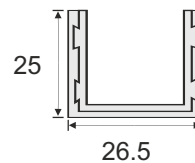

3.6MTR - ALU ₹ 4000/- PCS

4.8MTR - ALU ₹ 5300/- PCS

CUST 12

SLIDING FOLDING BOTTOM TRACK