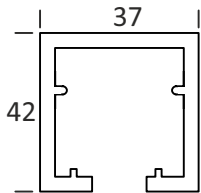

SLIDING TRACK

2.44 MTR - ALU	₹ 4200/- PCS
3.66 MTR - ALU	₹ 6300/- PCS
2.44 MTR - MB	₹ 5450/- PCS
3.66 MTR - MB	₹ 8180/- PCS

CUST 43

SLIDING SINGLE TRACK