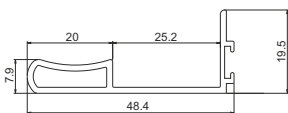

3 MTR - ALU	₹ 1900/- PCS
3 MTR - MB	₹ 2180/- PCS
3 MTR - CHROME	₹ 2240/- PCS
3 MTR - ROSE GOLD	₹ 2270/- PCS

CSPH 05

WARDROBE EDGE HANDLE PROFILE WITH BRUSH STRIP FOR 25 MM PLYWOOD