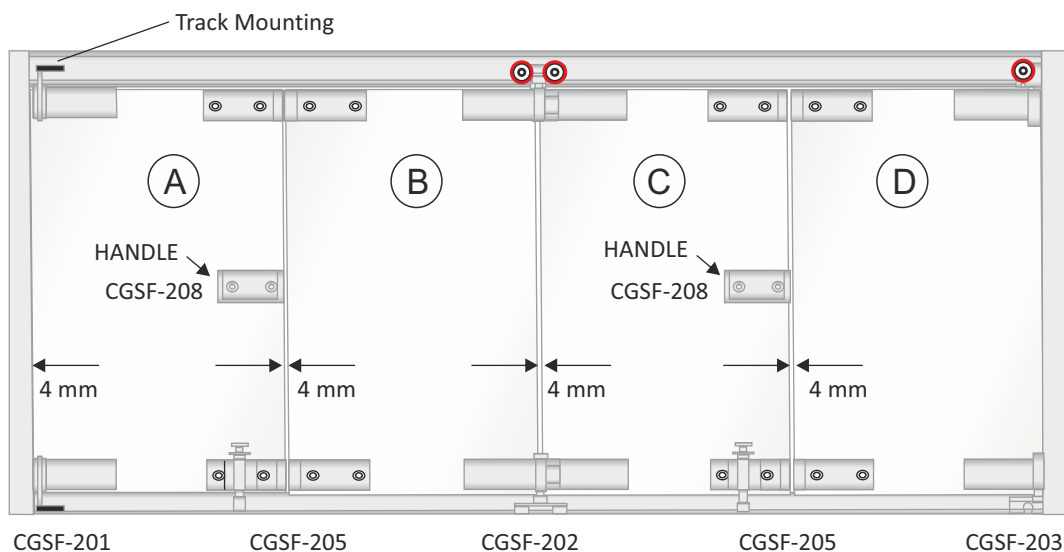

GLASS SIDE SLIDING FOLDING FITTING

Glass Side Sliding Folding System CGSF - 201 With Centre Optional handle

PRODUCT CODE	CGSF 201	CGSF 202	CGSF 203	CGSF 205	CGSF 208	CGSF 207
2 DOOR	1	-	1	1	1	-
3 DOOR	1	1	-	1	1	OPTIONAL
4 DOOR	1	1	1	2	2	OPTIONAL