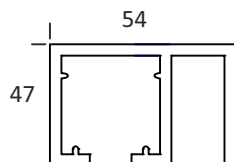

2.44MTR- ALU ₹ 6100/- PCS

3.66MTR- ALU ₹ 9150/- PCS

2.44MTR- MB ₹ 8000/- PCS

3.66MTR- MB ₹ 12000/- PCS

CUST 44

SLIDING TRACK FOR FIX GLASS