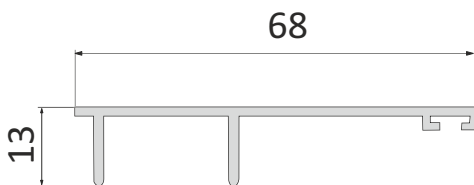

3MTR. ALU ₹ 1900/- PCS

4MTR. ALU ₹ 2550/- PCS

6MTR. ALU ₹ 3820/- PCS

CGPSC 04

ALUMINIUM COVER FOR TRACK CGPST 03