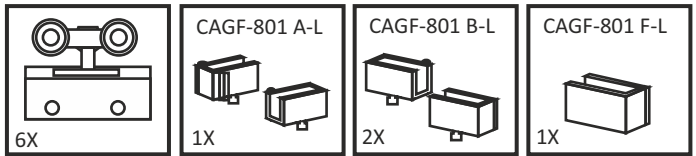

SS ₹ 22000/- SET

CAGF 801/4L

GLASS STACKING SYSTEM
(1 FIX + 3 SLIDING DOORS)
WEIGHT CAPACITY : 80KG
MIN DOOR WIDTH : 450MM