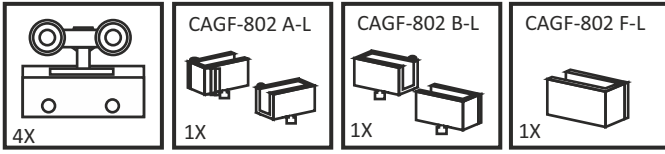

GLASS STACKING SYSTEM

CAGF 802/3L

GLASS STACKING SYSTEM
(1 FIX + 2 SLIDING DOORS)
WEIGHT CAPACITY : 100KG
MIN DOOR WIDTH : 450MM

SS ₹ 19500/- SET