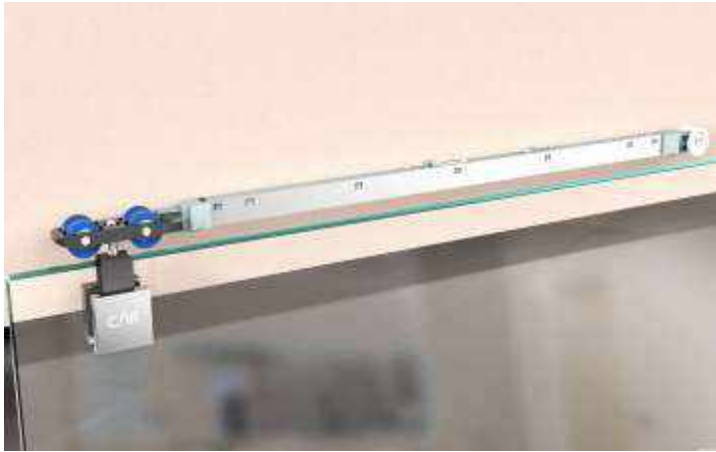

### CUCF 10

WALL TO TRACK CLAMP FOR CSST 08

**GLASS SLIDING FITTING TWO WAY SOFT CLOSE (100KG)**

Soft Close

SS ₹ 6600/- SET

MATT BLACK ₹ 7500/- SET

Soft Close

SS ₹ 6600/- SET