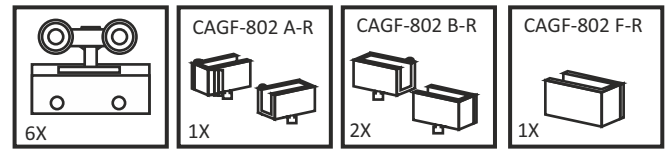

CAGF 802/4R

GLASS STACKING SYSTEM
(1 FIX + 3 SLIDING DOORS)
WEIGHT CAPACITY : 100KG
MIN DOOR WIDTH : 450MM

SS ₹ 25000/- SET