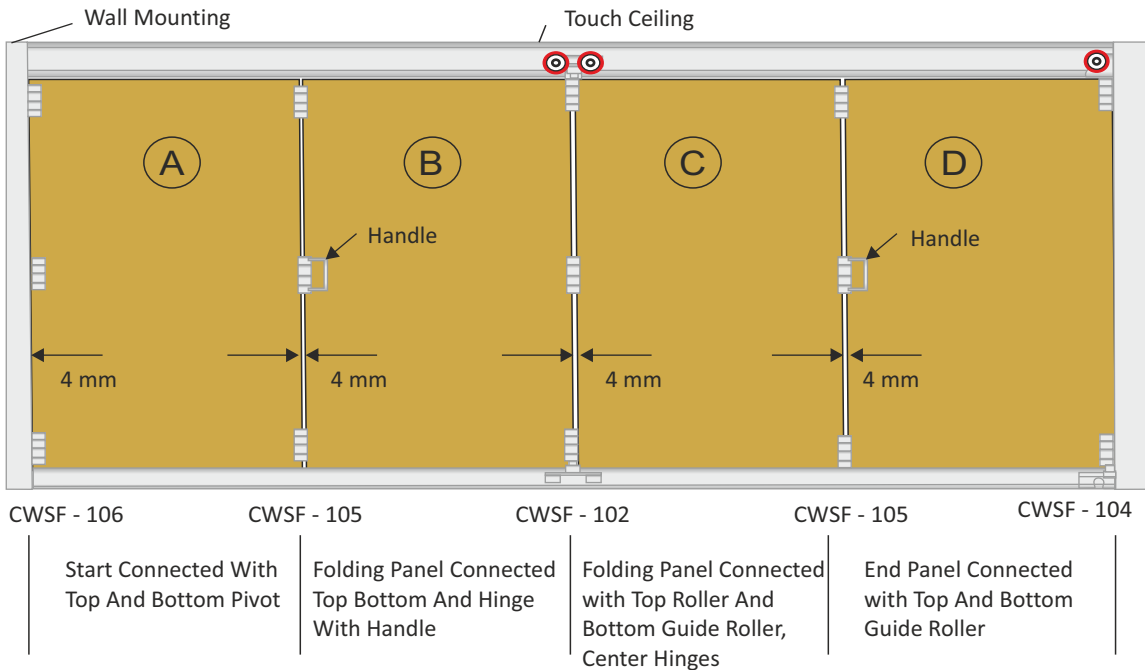

CWSF - 106

Wooden Side Sliding Folding System With Hinge Mounting CWSF-106

Fitting Instructions :