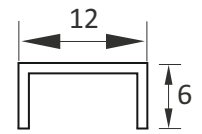

SHINNY BLACK ₹ 1350/- PCS

SHINNY ROSE GOLD ₹ 1350/- PCS

SHINNY GOLD ₹ 1350/- PCS

CNRSUP 12

SS INLAY PROFILE (SS 304)
LENGTH : 2440MM