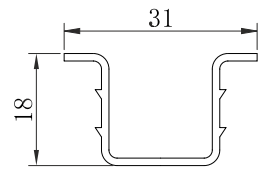

3.6 MTR - ALU ₹ 2200/- PCS

CSBT 15

SLIDING FOLDING TRACK