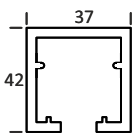

SLIDING TRACK

2.44 MTR - ALU	₹ 4200/- PCS
3.66 MTR - ALU	₹ 6300/- PCS
2.44 MTR - MB	₹ 5450/- PCS
3.66 MTR - MB	₹ 8180/- PCS

CUST 43

SLIDING SINGLE TRACK