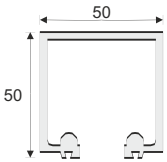

SLIDING TRACK

3.6MTR - ALU ₹ 8700/- PCS

4.8MTR - ALU ₹ 11700/- PCS

CUST 11

SLIDING FOLDING TOP TRACK