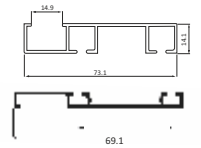

6 FEET - ALU ₹ 2150/- SET

8 FEET - ALU ₹ 2850/- SET

12 FEET - ALU ₹ 4280/- SET

8 FEET - MB ₹ 3450/- SET

12 FEET - MB ₹ 5200/- SET

CWFT 15

SLIDING DOUBLE TRACK