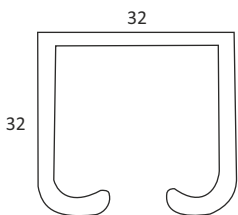

SLIDING TRACK

12FEET- ALU ₹ 2560/- PCS

16FEET- ALU ₹ 3420/- PCS

CSST 06

SLIDING SINGLE TRACK