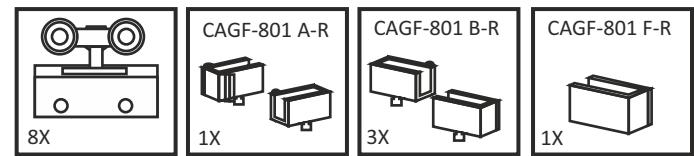

SS ₹ 30000/- SET

CAGF 801/5R

GLASS STACKING SYSTEM
(1 FIX + 4 SLIDING DOORS)
WEIGHT CAPACITY : 80KG
MIN DOOR WIDTH : 450MM