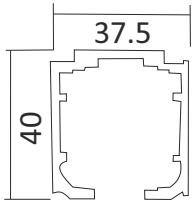

SLIDING TRACK

2.44 MTR - ALU ₹ 3550/- PCS

3.66 MTR - ALU ₹ 5320/- PCS

2.44 MTR - MB ₹ 4650/- PCS

3.66 MTR - MB ₹ 7000/- PCS

CUST 06

SLIDING SINGLE TRACK