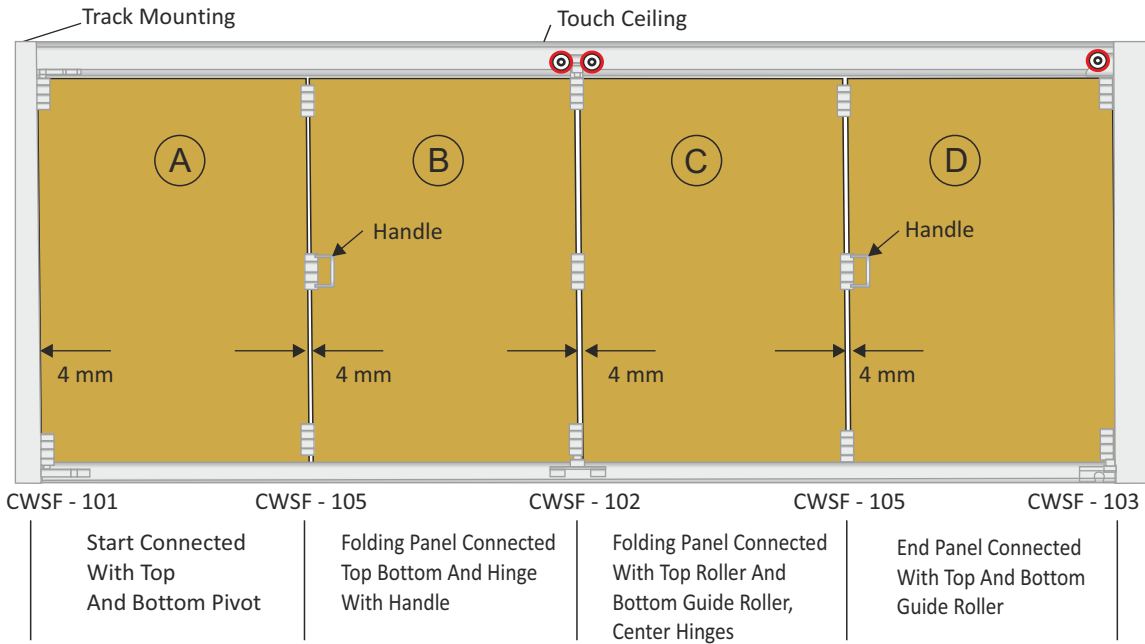

CWSF - 101

Wooden Side Sliding Folding System With Track Mounting CWSF - 101

Fitting Instructions :