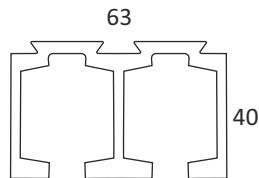

3.66MTR- ALU ₹ 8500/- PCS
3.66MTR- MB ₹ 11000/- PCS

CUST 07

SLIDING DOUBLE TRACK