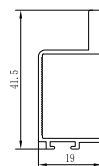

3 MTR - MB	₹ 2050/- PCS
3 MTR - CHROME	₹ 2100/- PCS
3 MTR - ROSE GOLD	₹ 2200/- PCS

CSPH 09

WARDROBE EDGE HANDLE PROFILE FOR 25 MM PLYWOOD