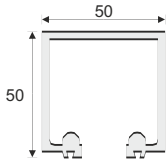

3.6MTR - ALU ₹ 8700/- PCS

4.8MTR - ALU ₹ 11700/- PCS

CUST 11
SLIDING FOLDING TOP TRACK