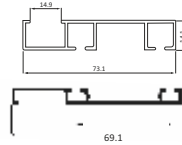

6 FEET - ALU ₹ 2150/- SET

8 FEET - ALU ₹ 2850/- SET

12 FEET - ALU ₹ 4280/- SET

8 FEET - MB ₹ 3450/- SET

12 FEET - MB ₹ 5200/- SET

CWFT 15

SLIDING DOUBLE TRACK