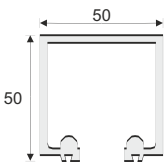

SLIDING TRACK

3.6MTR - ALU ₹ 8700/- PCS

4.8MTR - ALU ₹ 11700/- PCS

CUST 11

SLIDING FOLDING TOP TRACK