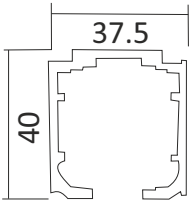

SLIDING TRACK

2.44 MTR - ALU ₹ 3550/- PCS

3.66 MTR - ALU ₹ 5320/- PCS

2.44 MTR - MB ₹ 4650/- PCS

3.66 MTR - MB ₹ 7000/- PCS

CUST 06

SLIDING SINGLE TRACK