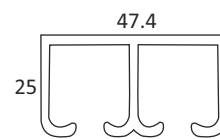

3.66 MTR - ALU ₹ 3300/- PCS

CWFT 12

SLIDING DOUBLE TRACK