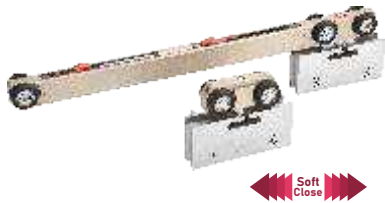

### CUST 44

SLIDING TRACK FOR FIX GLASS

**SOFT CLOSE GLASS SLIDING FITTING (150KG)**

**NEW COLLECTION**

SS **₹ 15000/- SET**

NEW UPDATE!

**CGSF 80**

GLASS SLIDING FITTING  
TWO WAY SOFT CLOSE  
(BIG SS PATCH)  
WEIGHT CAPACITY : 150KG  
MIN DOOR WIDTH : 650 MM