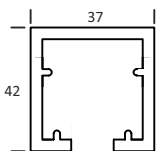

SLIDING TRACK

2.44MTR- ALU ₹ 4200/- PCS

3.66MTR- ALU ₹ 6300/- PCS

2.44MTR- MB ₹ 5450/- PCS

3.66MTR- MB ₹ 8180/- PCS

CUST 43

SLIDING SINGLE TRACK