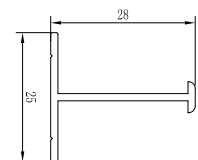

2.5 MTR - ALU	₹ 900/- PCS
2.5 MTR - MB	₹ 1050/- PCS
2.5 MTR - CHROME	₹ 1100/- PCS
2.5 MTR - ROSE GOLD	₹ 1150/- PCS

CSPH 07

DIVIDER PROFILE FOR 25MM PLYWOOD