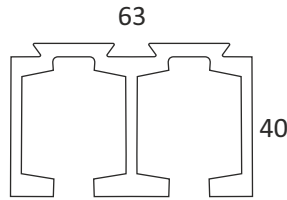

3.66 MTR - ALU ₹ 8500/- PCS

3.66 MTR - MB ₹ 11000/- PCS

CUST 07

SLIDING DOUBLE TRACK