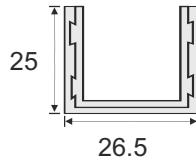

3.6MTR - ALU ₹ 4000/- PCS

4.8MTR - ALU ₹ 5300/- PCS

CUST 12

SLIDING FOLDING BOTTOM TRACK