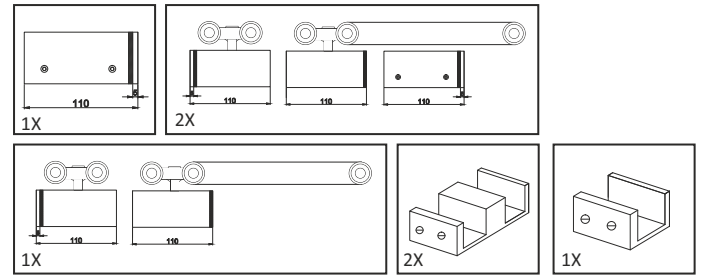

CAGF 901/4R

SS

₹ 44000/- SET

GLASS STACKING SYSTEM TWO WAY SOFT CLOSE
(1 FIX + 3 SLIDING DOORS) WITHOUT BOTTOM TRACK
WEIGHT CAPACITY : 60KG
MIN DOOR WIDTH : 600 MM