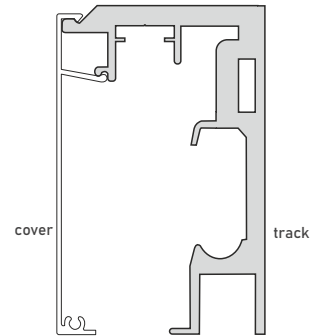

SS

₹ 17000/- PCS

MATT BLACK

₹ 22000/- PCS

CGST 111

SLIDING TRACK WITH
COVER FOR
CGSF-111 (2.5 MTR)