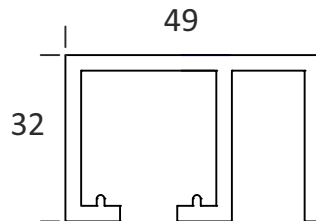

2.44MTR- ALU ₹ 4980/- PCS

3.66MTR- ALU ₹ 7470/- PCS

2.44MTR- MB ₹ 6500/- PCS

3.66MTR- MB ₹ 9750/- PCS

CUST 41

SLIDING TRACK FOR FIX GLASS