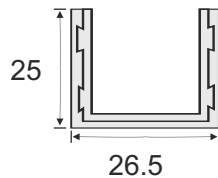

3.6MTR - ALU ₹ 4000/- PCS

4.8MTR - ALU ₹ 5300/- PCS

CUST 12

SLIDING FOLDING BOTTOM TRACK