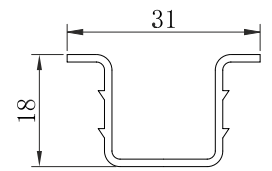

3.6 MTR - ALU ₹ 2200/- PCS

CSBT 15

SLIDING FOLDING TRACK