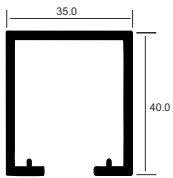

SLIDING TRACK

2.44 MTR - ALU ₹ 3570/- PCS

3.66 MTR - ALU ₹ 5360/- PCS

2.44 MTR - MB ₹ 4650/- PCS

3.66 MTR - MB ₹ 7000/- PCS

CUST 60

SLIDING SINGLE TRACK