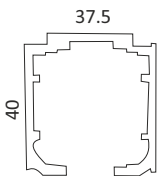

SLIDING TRACK

2.44MTR- ALU ₹ 3550/- PCS

3.66MTR- ALU ₹ 5320/- PCS

2.44MTR- MB ₹ 4650/- PCS

3.66MTR- MB ₹ 7000/- PCS

CUST 06

SLIDING SINGLE TRACK