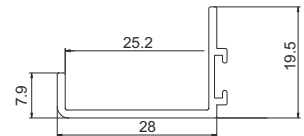

3 MTR - ALU	₹ 1150/- PCS
3 MTR - MB	₹ 1300/- PCS
3 MTR - CHROME	₹ 1330/- PCS
3 MTR - ROSE GOLD	₹ 1400/- PCS

CSPH 04

WARDROBE EDGE PROFILE WITH BRUSH STRIP FOR 25 MM PLYWOOD