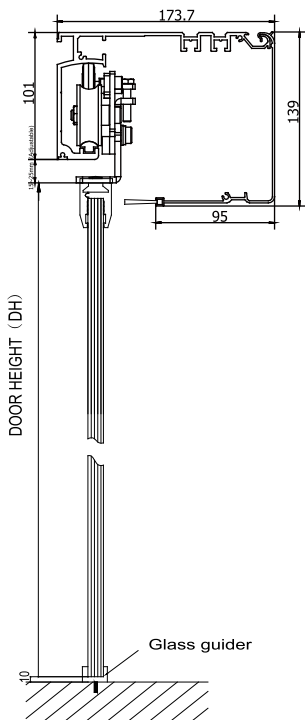

Model	CNRPRO - ASS - 77	
Door Leaf Mode	Single Opening	Double Opening
Door Leaf Weight	Max 200kg	Max 2*180kg
Door Leaf Width	DW=700-1500mm	DW=450-1450mm
Voltage	Ac 90-250v, 50-60hz	
Opening Speed	10-55cm/s (Adjustable)	
Closing Speed	10-55cm/s (Adjustable)	
Opening Time	0-60second (Adjustable)	
Manual Open Force	<40N	<50N
Motor	24v 100w 2300rpm	
Operating Temperature	-10C~+70C