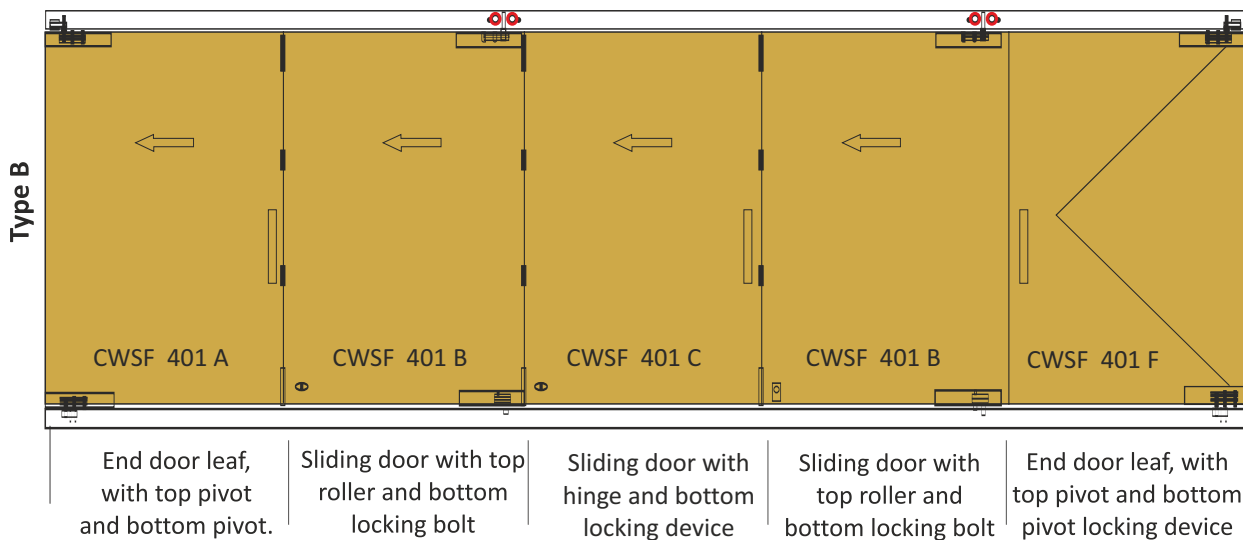

Wooden Side Sliding Folding System With Pivot Mounting CWSF - 401

Wooden Side Sliding Folding System (with bottom track) Assembly Types