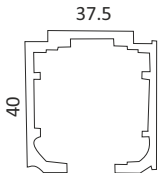

SLIDING TRACK

2.44MTR- ALU ₹ 3550/- PCS

3.66MTR- ALU ₹ 5320/- PCS

2.44MTR- MB ₹ 4650/- PCS

3.66MTR- MB ₹ 7000/- PCS

CUST 06

SLIDING SINGLE TRACK