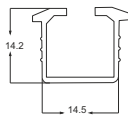

### CWWF 14

WOODEN SLIDING FITTING  
(TWO DOOR KIT)  
TWO WAY SOFT CLOSE  
WEIGHT CAPACITY : 60 KG

6 FEET - ALU ₹ 1850/- SET

8 FEET - ALU ₹ 2450/- SET

12 FEET - ALU ₹ 3700/- SET

8 FEET - MB ₹ 2950/- SET

12 FEET - MB ₹ 4420/- SET