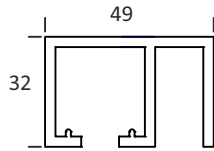

2.44 MTR - ALU ₹ 4980/- PCS

3.66 MTR - ALU ₹ 7470/- PCS

2.44 MTR - MB ₹ 6500/- PCS

3.66 MTR - MB ₹ 9750/- PCS

CUST 41

SLIDING TRACK FOR FIX GLASS