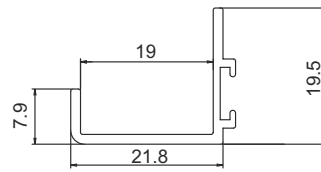

3 MTR - ALU	₹ 1000/- PCS
3 MTR - MB	₹ 1150/- PCS
3 MTR - CHROME	₹ 1200/- PCS
3 MTR - ROSE GOLD	₹ 1250/- PCS

CSPH 02

WARDROBE EDGE PROFILE WITH BRUSH STRIP FOR 19 MM PLYWOOD