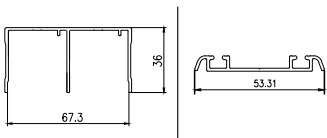

8 FEET - ALU ₹ 3600/- SET

12 FEET - ALU ₹ 5400/- SET

8 FEET - MB ₹ 4400/- SET

12 FEET -MB ₹ 6600/- SET

CWFT 18A

SLIDING DOUBLE TRACK
DOOR THICKNESS MAX 25MM