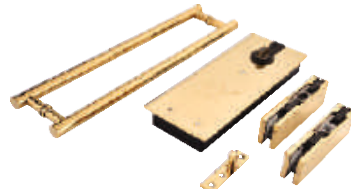

GOLD ₹ 14600/- SET

CFS 74 GOLD H COMBO

CFS 74H COMBO
W/O LOCK
(CPF 01 -1 PCS, CPF 02 - 1 PCS,
CSOP 07 - 1 PCS)
H HANDLE 25X450MM - 1 SET
EN 3, (5 YEARS GUARANTEE)