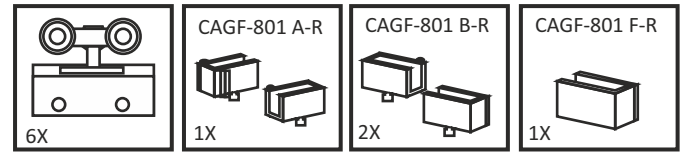

SS ₹ 22000/- SET

CAGF 801/4R

GLASS STACKING SYSTEM
(1 FIX + 3 SLIDING DOORS)
WEIGHT CAPACITY : 80KG
MIN DOOR WIDTH : 450MM