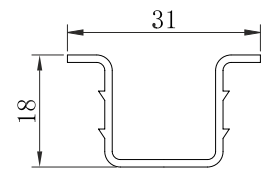

3.6 MTR - ALU ₹ 2200/- PCS

CSBT 15

SLIDING FOLDING TRACK