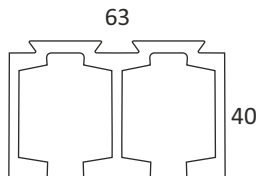

3.66MTR- ALU ₹ 8500/- PCS

3.66MTR- MB ₹ 11000/- PCS

CUST 07

SLIDING DOUBLE TRACK