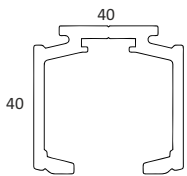

SLIDING TRACK

3.66 MTR - ALU ₹ 8900/- PCS

CSST 09

SLIDING SINGLE TRACK