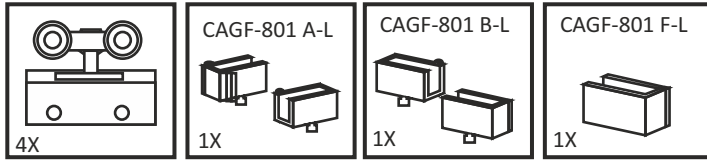

GLASS STACKING SYSTEM

SS ₹ 16800/- SET

CAGF 801/3L

GLASS STACKING SYSTEM
(1 FIX + 2 SLIDING DOORS)
WEIGHT CAPACITY : 80KG
MIN DOOR WIDTH : 450MM