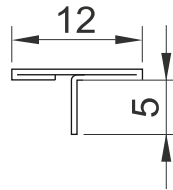

SHINNY BLACK ₹ 1420/- PCS

SHINNY ROSE GOLD ₹ 1420/- PCS

SHINNY GOLD ₹ 1420/- PCS

CNRSTP 3

SS INLAY PROFILE (SS 304)
LENGTH : 2440MM