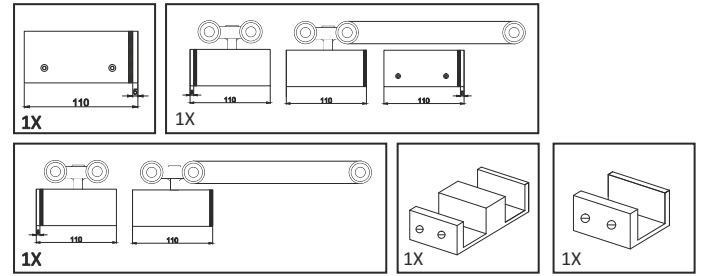

CAGF 1001/3R

SS

₹ 39000/- SET

GLASS STACKING SYSTEM TWO WAY SOFT CLOSE
(1 FIX + 2 SLIDING DOORS) WITHOUT BOTTOM TRACK
WEIGHT CAPACITY : 80KG
MIN DOOR WIDTH : 600 MM