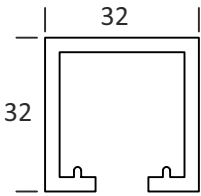

SLIDING TRACK

2.44 MTR - ALU ₹ 2950/- PCS

3.66 MTR - ALU ₹ 4430/- PCS

2.44 MTR - MB ₹ 3900/- PCS

3.66 MTR - MB ₹ 5850/- PCS

CUST 40

SLIDING SINGLE TRACK