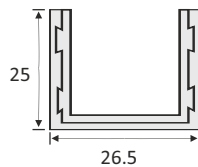

ALU-3.6MTR ₹ 4000/- PCS

ALU-4.8MTR ₹ 5300/- PCS

CUST 12

SLIDING FOLDING BOTTOM TRACK