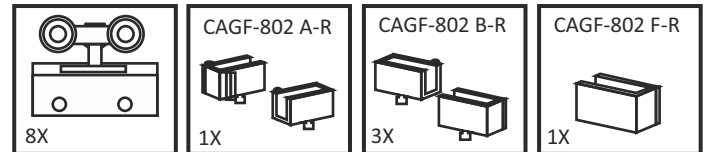

CAGF 802/5R

GLASS STACKING SYSTEM
(1 FIX + 4 SLIDING DOORS)
WEIGHT CAPACITY : 100KG
MIN DOOR WIDTH : 450MM

SS ₹ 33500/- SET