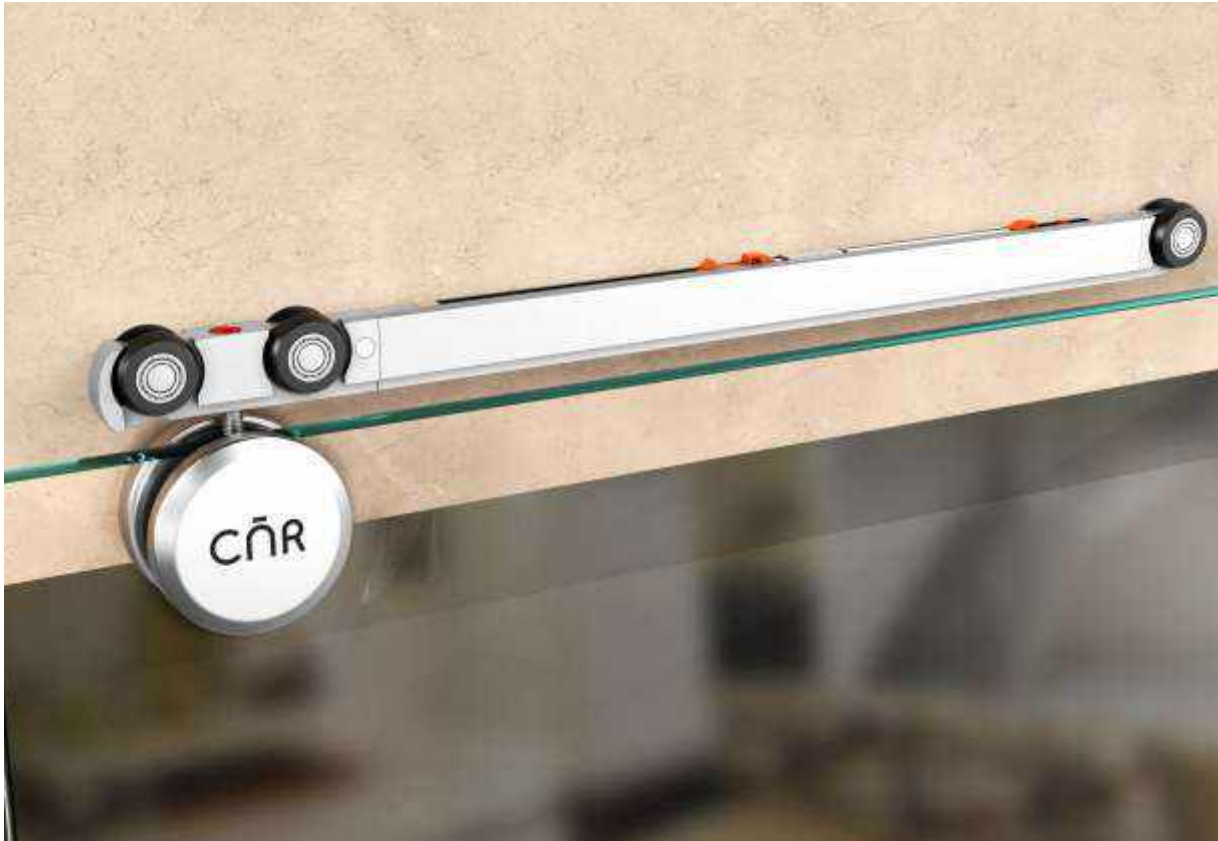

### CUST 44

SLIDING TRACK FOR FIX GLASS

**SOFT CLOSE GLASS SLIDING FITTING (150KG)**

**NEW COLLECTION**

SS **₹ 15000/- SET**

NEW UPDATE!

**CGSF 80**

GLASS SLIDING FITTING  
TWO WAY SOFT CLOSE  
(BIG SS PATCH)  
WEIGHT CAPACITY : 150KG  
MIN DOOR WIDTH : 650 MM