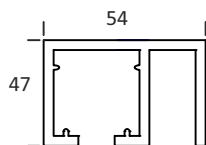

2.44 MTR - ALU	₹ 6100/- PCS
3.66 MTR - ALU	₹ 9150/- PCS
2.44 MTR - MB	₹ 8000/- PCS
3.66 MTR - MB	₹ 12000/- PCS

CUST 44

SLIDING TRACK FOR FIX GLASS