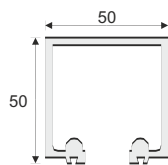

3.6MTR - ALU ₹ 8700/- PCS

4.8MTR - ALU ₹ 11700/- PCS

CUST 11

SLIDING FOLDING TOP TRACK