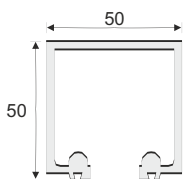

SLIDING TRACK

3.6MTR - ALU ₹ 8700/- PCS

4.8MTR - ALU ₹ 11700/- PCS

CUST 11

SLIDING FOLDING TOP TRACK